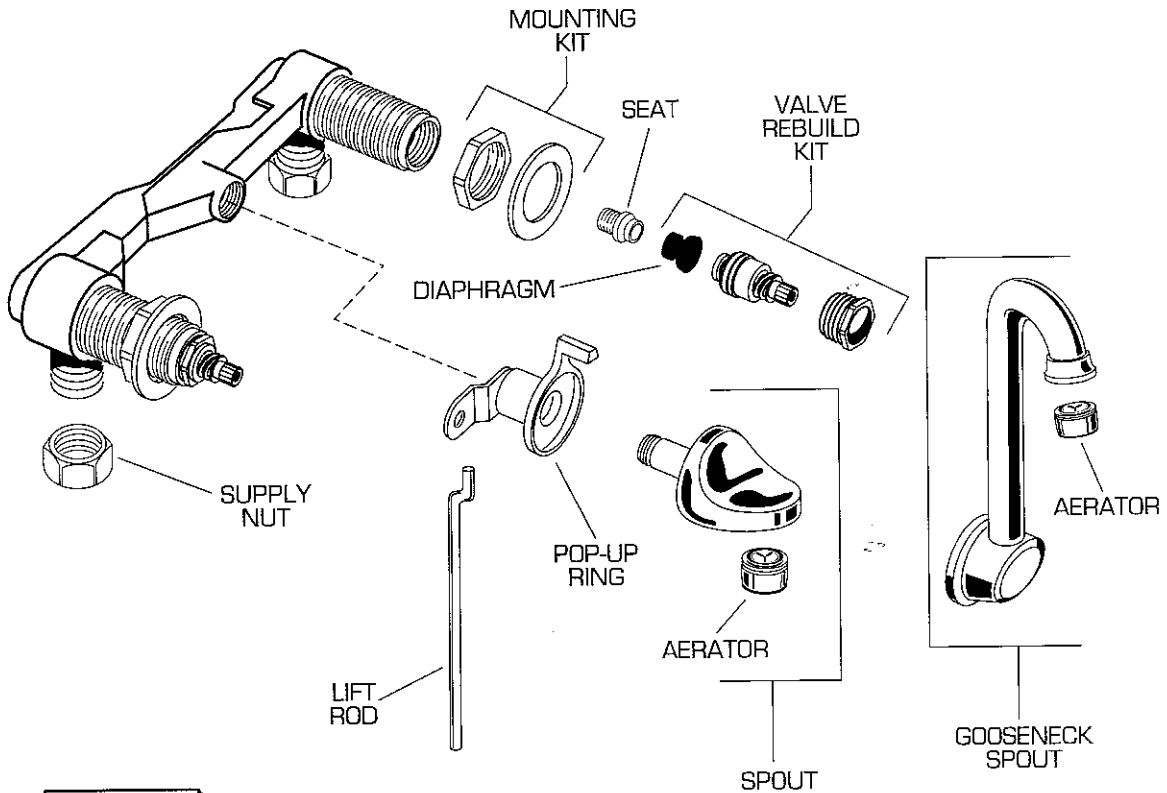

American Standard

Plumbing Parts Depot

610-495-8970

www.ppd1.biz

HERITAGE SHELF-BACK LAVATORY FAUCET MODEL NUMBERS

2605.293
4300.117

5300.124
7517.063

NOTE:
For Drain
Parts see
Section G

REPAIR PARTS	DESCRIPTION	PART NUMBER*	PKG QTY
Handles	See Heritage Spread Handles Sheet in Section E		
Faucet Parts	Valve Rebuild Kit (Knob Handle)	066289-0070A	1 pair
	Valve Rebuild Kit (Lever Handle)	066290-0070A	1 pair
	Diaphragm	072940-0070A	2
	Seat	066292-0040A	2
	Mounting Kit	069089-0070A	2 sets
	Aerator	066070-0020A	*1
	Spout (Non Pop-up)	● 066479-0020A	1
	Spout (Pop-up)	066480-0020A	1
	Pop-up Ring	005412-0020A	1
	Lift Rod	025841-0070A	1
	Supply Nut (Brass)	024220-0070A	2
	Gooseneck Spout	● 066478-0020A	1