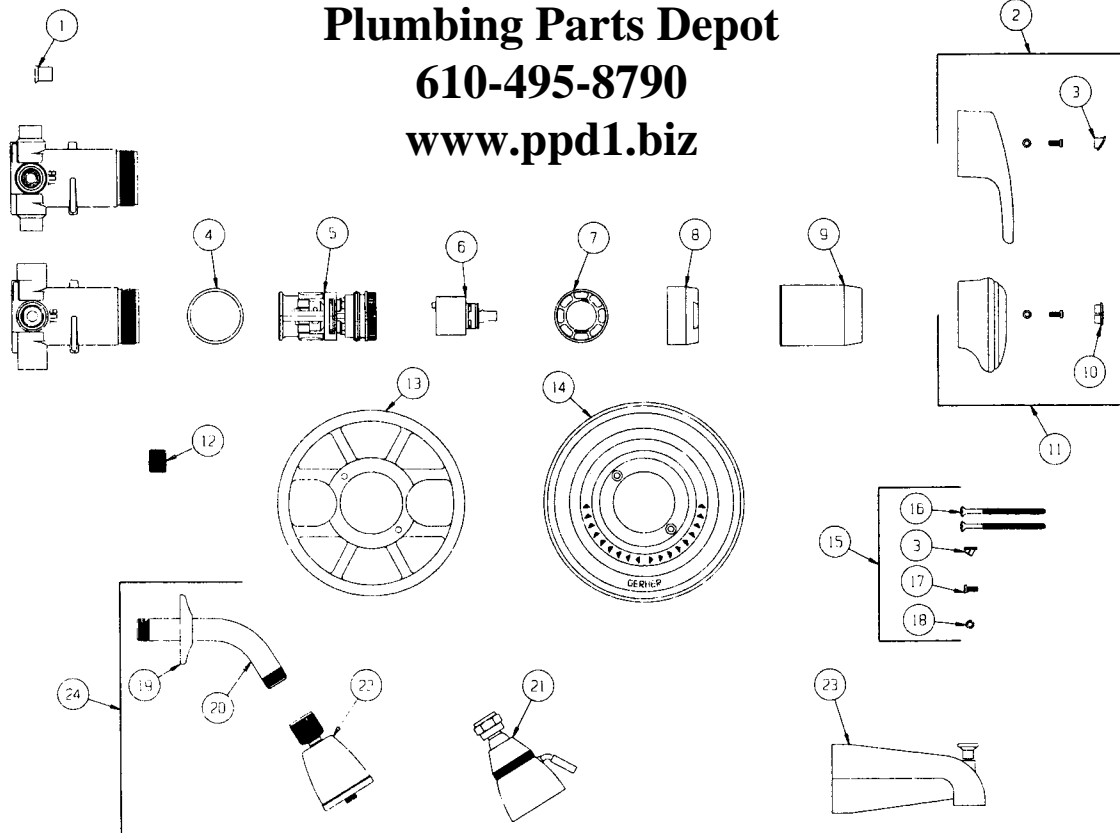

See the Index for a Description of Prefixes & Suffixes

49-400 & 49-700 SERIES

Prefixes: None

Suffixes: 44, 55, 58, 81, 82, 85

ITEM NO.	DESCRIPTION	UN-FINISHED	CHROME	POL. BRASS	CHR. & P.B.
1	PLUG FOR SWEAT CONNECTION	97-333			
2	SAFETEMP HANDLE ASSY.		97-020	H7-020	
3	LOOP HANDLE BUTTON	92-276		H2-276PV	
4	O-RING	92-257			
5	PRESSURE BALANCE CARTRIDGE S/A	97-014			
6	PRESSURE BALANCE STEM & BONNET S/A	97-022			
7	SAFETEMP TEMPERATURE LIMIT STOP	92-294			
8	BONNET FOR PRESSURE BALANCE VALVE	92-329			
9	TRIM SLEEVE		92-330	H2-330PV	
10	HARDWATER HANDLE BUTTON		94-211	H4-211PV	
11	HARDWATER HANDLE ASSY.		97-061	H7-061	B7-061
12	PIPE PLUG	97-302			
13	SPACER FOR S/H TUB & SHOWER	93-090			
14	SAFETEMP ESCUTCHEON W/ SEALS		97-018	H7-018	
15	ESC. / HANDLE SCREWS & LOOP HANDLE BUTTON		97-016	H7-016	B7-016
16	1 ESCUTCHEON SCREW		90-132	H0-132PV	
17	HANDLE SCREW	92-277			
18	LOCK WASHER	92-303			
19	FLANGE		92-021	H2-021PV	
20	8" THREADED SHOWER ARM		92-012	H2-012PV	
21	SHOWERHEAD		49-199	88-527	
22	DELUXE SHOWERHEAD		49-198	88-307	
23	DIVERTER SPOUT W/ IPS CONNECTION		92-573	H2-570PV	
	DIVERTER SLIP SPOUT		98-241	H8-241PV	
24	SHOWERHEAD, ARM, & FLANGE		49-209	88-317	