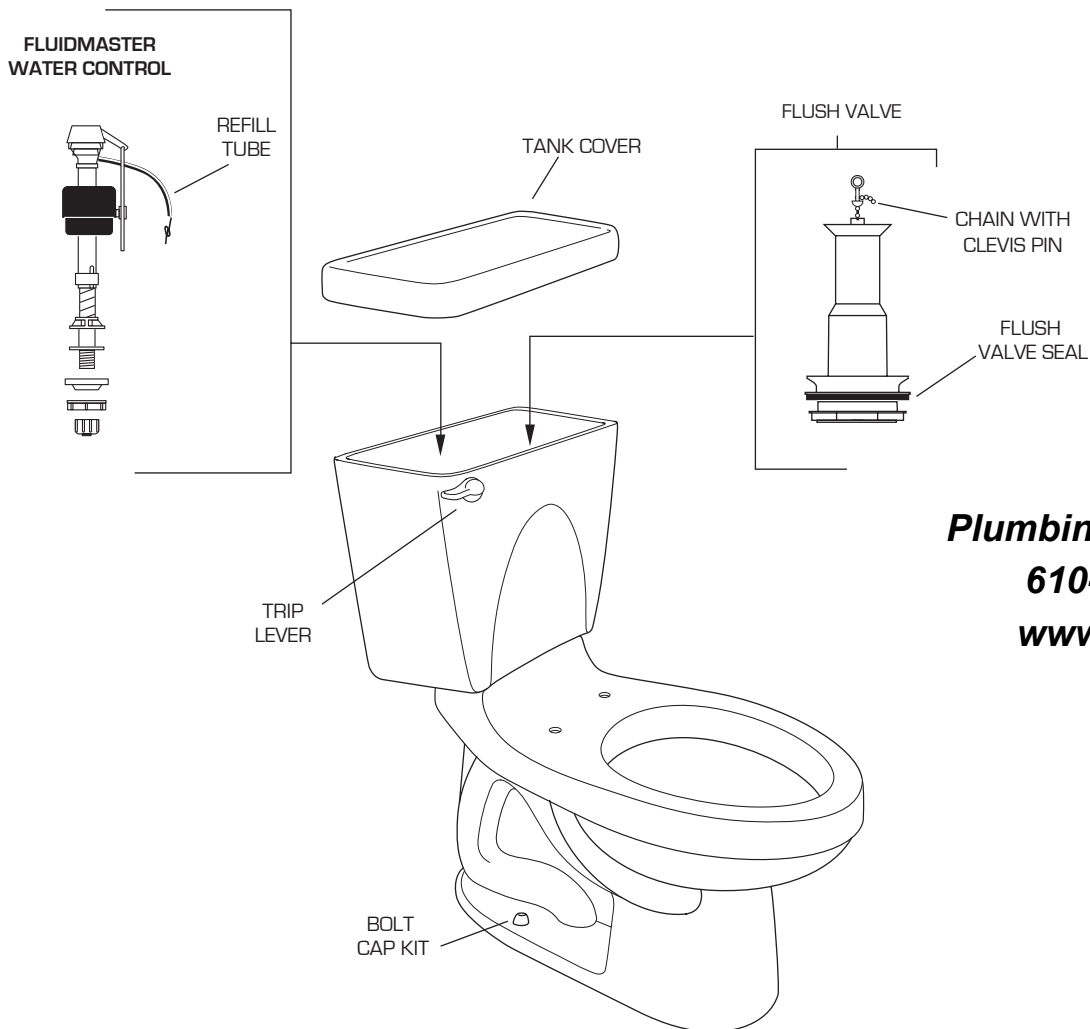

MODEL NUMBER

- Model 2002 Champion® Right Height™ Elongated Two Piece Toilet
- Model 2018 Champion® Normal Height Elongated Two Piece Toilet
- Model 2023 Champion® Normal Height Round Front Two Piece Toilet
- Model 2057 Champion® Select Right Height™ Elongated Two Piece Toilet
- Model 2087 Champion® Select Normal Height Elongated Two Piece Toilet
- Model 2035 Champion® Select Normal Height Round Front Two Piece Toilet
- Model 2058 Doral Classic Champion® Right Height™ Elongated Two Piece Toilet
- Model 2074 Doral Classic Champion® Normal Height Elongated Two Piece Toilet
- Model 2076 Doral Classic Champion® Normal Height Round Front Two Piece Toilet
- Model 2367 Doral Champion® Right Height™ Elongated Two Piece Toilet
- Model 2368 Doral Champion® Normal Height Elongated Two Piece Toilet
- Model 2369 Doral Champion® Normal Height Round Front Two Piece Toilet
- Model 2625 Oakmont Champion® Normal Height Elongated Two Piece Toilet
- Model 2627 Oakmont Champion® Normal Height Round Front Two Piece Toilet
- Model 2738 Oakmont Champion® Right Height™ Elongated Two Piece Toilet
- Model 2733 Townsend Champion® Right Height™ Elongated Two Piece Toilet
- Model 2735 Townsend Champion® Right Height™ Round Front Two Piece Toilet

Plumbing Parts Depot
610-495-8790
www.ppd1.biz