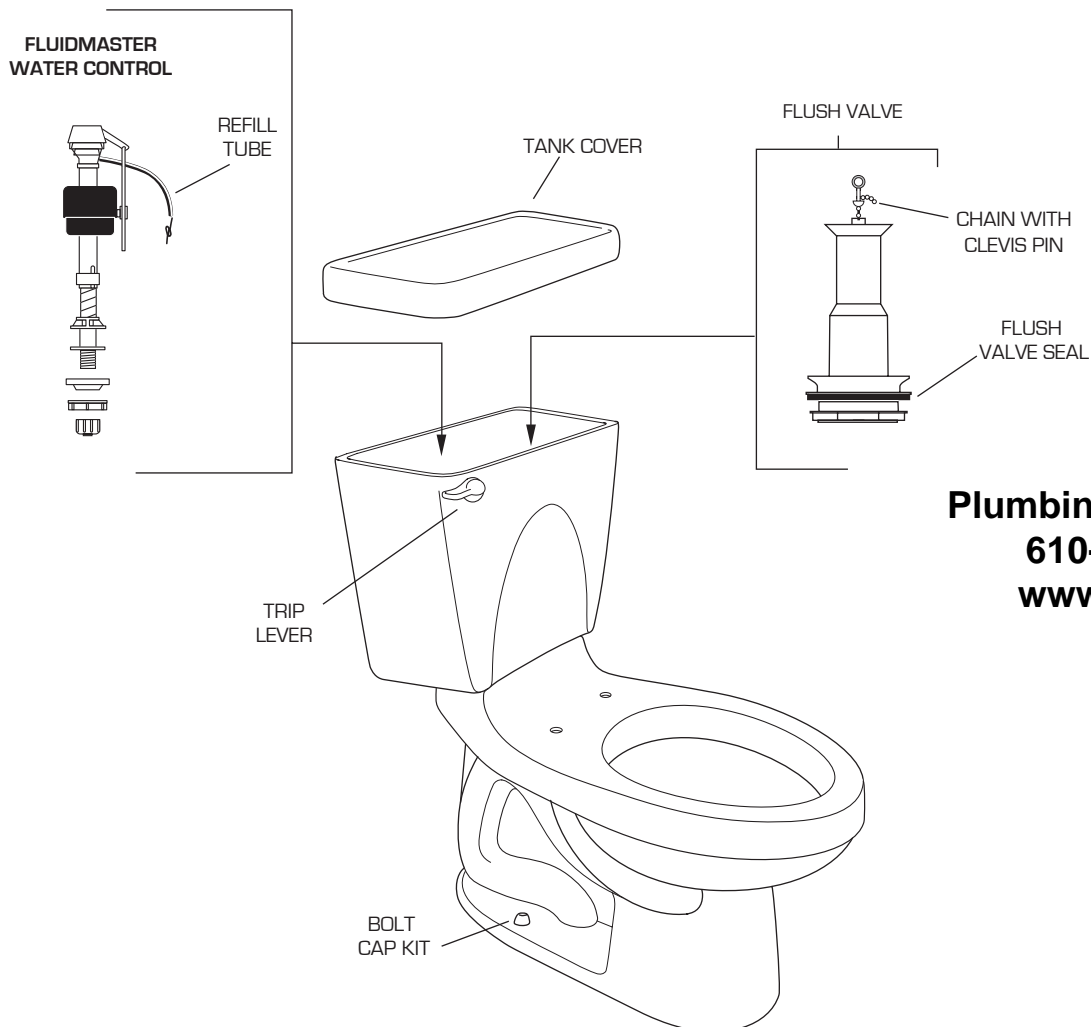

Plumbing Parts Depot
610-495-8790
www.ppd1.biz

Plumbing Parts Depot
610-495-8790
www.ppd1.biz

★ Replace XXX with
 Fixture Color Code,
 YYY with Trim Finish

DESCRIPTION	▷ COMPONENT	PKG QTY
★ Champion® Right Height Elongated Bowl w/Bolt Caps	3225.016.XXX	1
★ Champion® Normal Height Elongated Bowl w/Bolt Caps	3121.016.XXX	1
★ Champion® Normal Height Round Front Bowl w/Bolt Caps	3110.016.XXX	1
★ Champion® Décor Normal Height Elongated Bowl w/Bolt Caps	3153.016.XXX	1
★ Champion® Décor Normal Height Round Front Bowl w/Bolt Caps	3167.016.XXX	1
★ Champion® Tank complete	4260.016.XXX	1
★ Champion® Select Tank complete	4272.216.XXX	1
★ Doral Classic Champion® Tank complete	4281.016.XXX	1
★ Doral/Oakmont Champion® Tank complete	4272.016.XXX	1
★ Champion® Tank Cover	735100-400.XXX	1
★ Champion® Select Tank Cover	735117-400.XXX	1
★ Doral Classic Champion® Tank Cover	735113-400.XXX	1
★ Doral/Oakmont Champion® Tank Cover	735109-400.XXX	1
★ Champion® Décor Right Height™ Elongated Bowl w/Bolt Caps	3101.016.XXX	1
★ Townsend Champion® Right Height™ Elongated Bowl w/Bolt Caps	3177.016.XXX	1
★ Townsend Champion® Right Height™ Round Front Bowl w/Bolt Caps	3180.016.XXX	1
ORIGINAL EQUIPMENT REPAIR PARTS	PART NUMBER	PKG QTY
Champion® Fluidmaster 400A Valve	738565-409-0070A	1
Champion® Flush Valve Seal	738651-0070A	1
Champion® Flush Valve Assembly	3175.002-0070A	1
Champion® Bead Chain with Clevis Pin	738930-0070A	1
Champion® Silicon Refill Tube	738657-0070A	1
Champion® Tank to Bowl Coupling Kit [#241]	738756-0070A	1
★ Champion® Bolt Cap Kit (includes 2 covers & 2 washers)	034783-XXX0A	1
★ Champion® Trip Lever	738611-YYY0A	1
★ Champion® Select Trip Lever	738836-YYY0A	1
★ Doral Classic Champion® Trip Lever	738837-YYY0A	1
★ Doral/Oakmont Champion® Trip Lever	738835-YYY0A	1
Clip for Refill Tube	072989-0070A	1