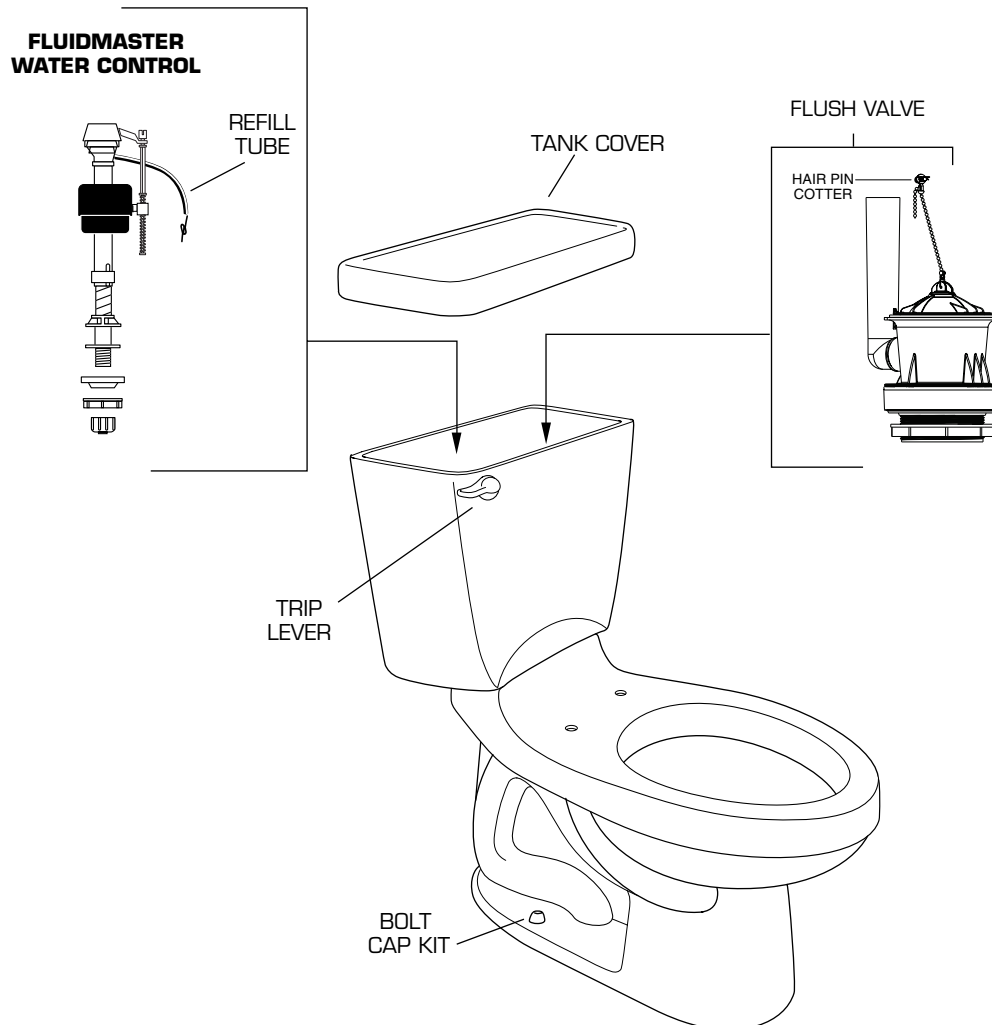

MODEL NUMBER

Model 2002 Champion®4 Right Height™ Elongated Two Piece Toilet
Model 2018 Champion®4 Normal Height Elongated Two Piece Toilet
Model 2023 Champion®4 Normal Height Round Front Two Piece Toilet
Model 2067 Skyline Champion®4 Right Height™ Elongated Two Piece Toilet
Model 2219 Skyline Champion®4 Normal Height Elongated Two Piece Toilet
Model 2221 Skyline Champion®4 Normal Height Round Front Two Piece Toilet
Model 2058 Doral Classic Champion®4 Right Height™ Elongated Two Piece Toilet
Model 2074 Doral Classic Champion®4 Normal Height Elongated Two Piece Toilet
Model 2076 Doral Classic Champion®4 Normal Height Round Front Two Piece Toilet
Model 2367 Doral Champion®4 Right Height™ Elongated Two Piece Toilet
Model 2368 Doral Champion®4 Normal Height Elongated Two Piece Toilet
Model 2369 Doral Champion®4 Normal Height Round Front Two Piece Toilet
Model 2625 Oakmont Champion®4 Normal Height Elongated Two Piece Toilet
Model 2627 Oakmont Champion®4 Normal Height Round Front Two Piece Toilet
Model 2738 Oakmont Champion®4 Right Height™ Elongated Two Piece Toilet
Model 2733 Townsend Champion®4 Right Height™ Elongated Two Piece Toilet
Model 2735 Townsend Champion®4 Right Height™ Round Front Two Piece Toilet

CHAMPION®4

Flushing System