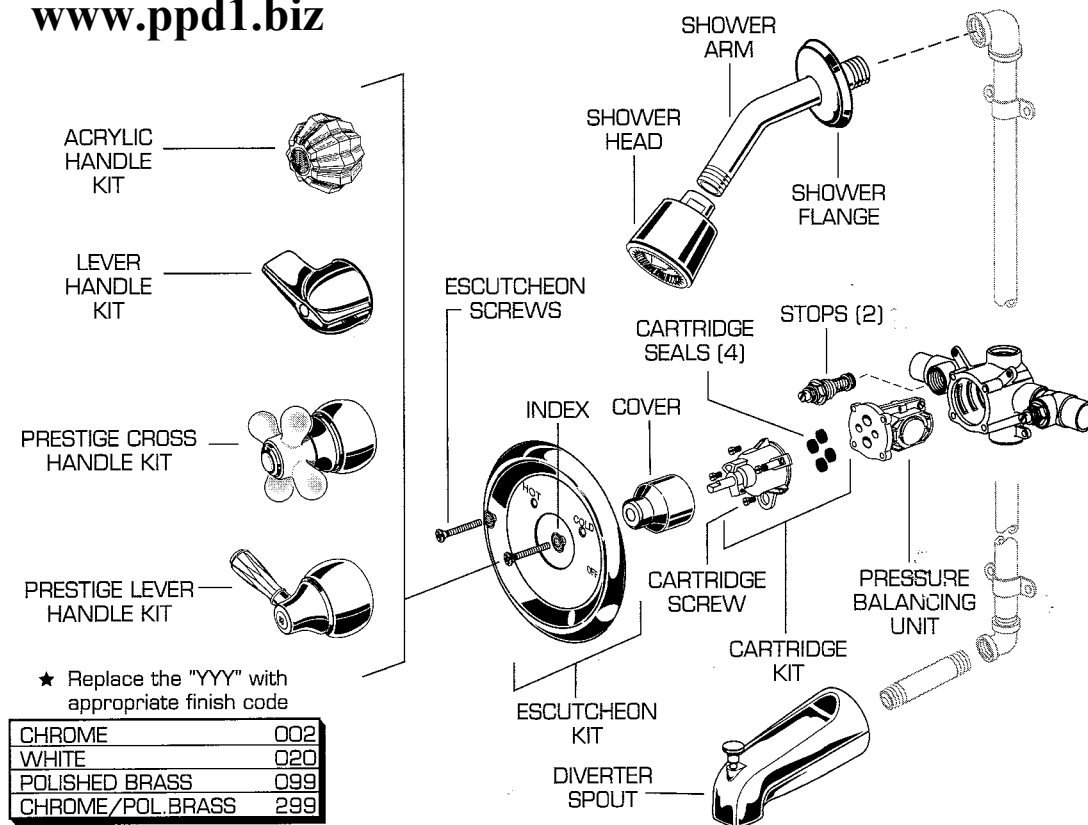

1311.120/321/332/410	1341.120/321/332/410
1312.120/321/332/410	1342.120/321/332/410
1312SS.120/321/332/410	1344.120/321/332/410
1315.120/321/332/410	1345.120/321/332/410
1315SS.120/321/332/410	

www.ppd1.biz

CHROME	002
WHITE	020
POLISHED BRASS	099
CHROME/POL.BRASS	299

★ Replace the "YYY" with appropriate finish code

REPAIR PARTS	DESCRIPTION	PART NUMBER ★	PKG QTY
Handle Parts	Lever Handle Kit	021462-YYYOA	1
	Lever Handle Screw	021463-YYYOA	1
	Acrylic Knob Handle Kit	021468-0070A	1
	- Handle Screw & Washer Only	021469-0070A	1
	- Index Only	043459-0721A	1
	Prestige Cross Handle Kit	021464-YYYOA	1
	- Handle Screw Only for Ultramix	021466-0070A	1
	- Index Only	021465-YYYOA Δ	1
	Prestige Lever Handle Kit	021458-YYYOA	1
	- Handle Screw Only for Ultramix	021461-YYYOA	1
Valve Parts	Cartridge Kit (incl. seals)	051337-0070A	1
	Cartridge Seals	069437-0070A	4
	Cartridge Screw	078465-0070A	4
	Check Stop Kit	078321-0070A	1
	Screwdriver Stop Kit	051122-0070A	1
	Pressure Balancing Unit	077171-0070A	1
Trim Parts	Escutcheon Kit	021467-YYYOA	1
	Shower Head	010509-YYYOA	1
	Shower Arm and Flange	023560-YYYOA	1
	Diverter Tub Spout	022635-YYYOA	1
	Diverter Tub Spout (Slip-On)	022650-YYYOA	1
	Escutcheon Screw	078016-YYYOA	2
	Cover	045057-YYYOA	1
	Index Kit	060141-0070A	1 Pair

Δ For White faucets, replace "YYY" with "002".