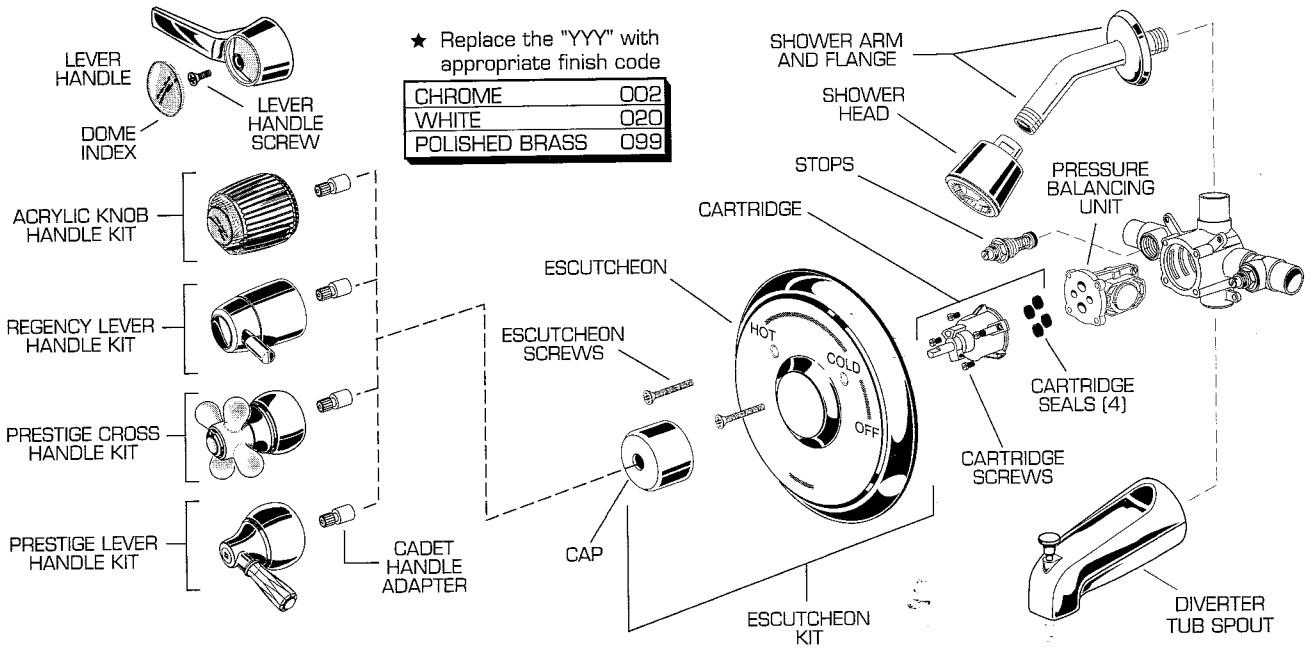

## Plumbing Parts Depot

1311.014/221/232/310	1342.014/221/232/310
1312.014/221/232/310	1344.014/221/232/310
1315.014/221/232/310	1345.014/221/232/310
1341.014/221/232/310	

REPAIR PARTS	DESCRIPTION	PART NUMBER <sup>★</sup>	PKG QTY
Handle Parts	Lever Handle Kit	050081-YYYOA	1
	Dome Index	043389-007OA	1
	Lever Handle Screw	044895-007OA	1
	Acrylic Knob Handle Kit	050074-007OA	1
	- Handle Screw & Washer Only	050075-007OA	1
	- Index Only	043459-0721A	1
	Regency Metal Lever Handle Kit	✦ 050076-299OA	1
	Regency Acrylic Lever Handle Kit	✦ 050077-YYYOA	1
	- Handle Screw Only for Ultramix	043543-007OA	1
	- Index Only	✦ 043383-YYYOA	1
	Prestige Cross Handle Kit	050078-YYYOA	1
	- Handle Screw Only for Ultramix	043545-007OA	1
	- Index Only	050079-YYYOA <sup>Δ</sup>	1
	Prestige Lever Handle Kit	050080-YYYOA	1
- Handle Screw Only for Ultramix	043544-YYYOA	1	
Cadet Handle Adapter for Ultramix	043522-007OA	1	
Valve Parts	Cartridge Kit (incl. seals)	051337-007OA	1
	Cartridge Seals	069437-007OA	4
	Cartridge Screw	078465-007OA	4
	Check Stop	078321-007OA	1
	Screwdriver Stop	051122-007OA	1
	Pressure Balancing Unit	077171-007OA	1
Trim Parts	Escutcheon Kit	078464-YYYOA	1
	Shower Head	010509-YYYOA	1
	Shower Arm and Flange	023560-YYYOA	1
	Diverter Tub Spout	022635-YYYOA	1
	Diverter Tub Spout (Slip-On)	022650-YYYOA	1
	Escutcheon Screw	078016-YYYOA	2
	Cap	010540-YYYOA	1