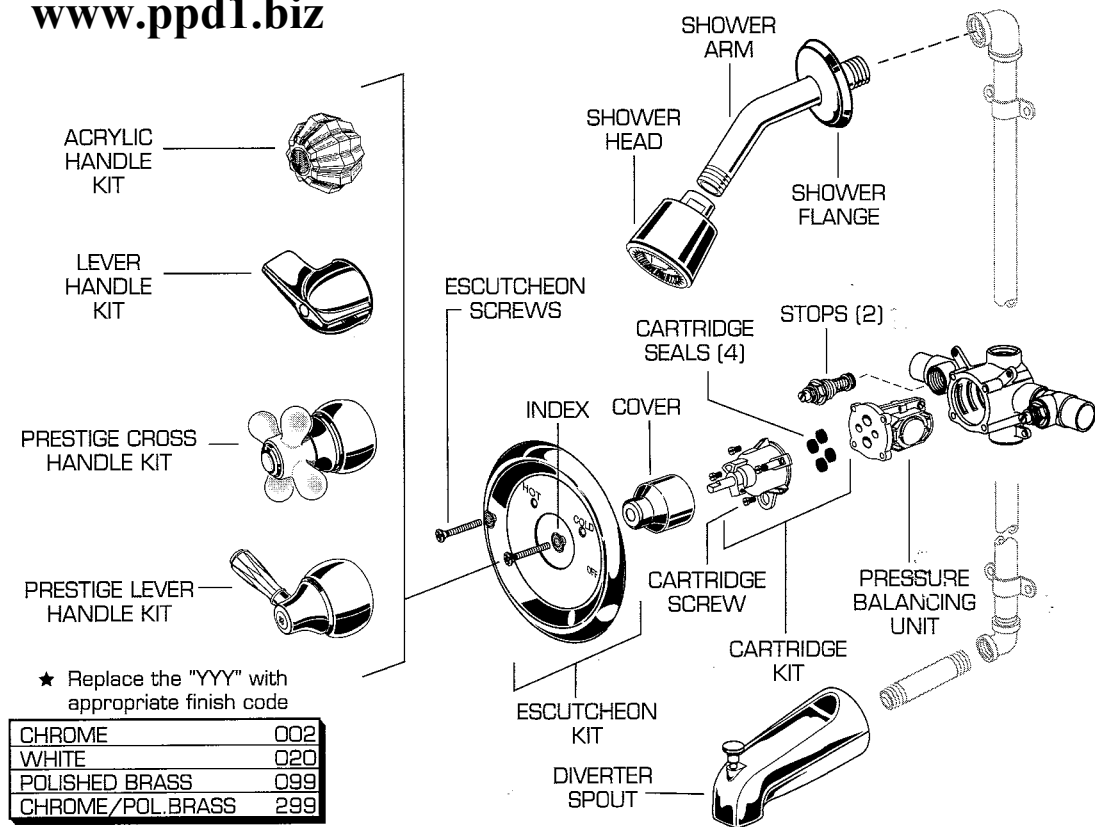

American Standard

ULTRA-MIX+ PRESSURE BALANCING BATH AND SHOWER SET

MODEL NUMBER

Plumbing Parts Depot
610-495-8790
www.ppd1.biz

1311.120/321/332/410	1341.120/321/332/410
1312.120/321/332/410	1342.120/321/332/410
1312SS.120/321/332/410	1344.120/321/332/410
1315.120/321/332/410	1345.120/321/332/410
1315SS.120/321/332/410	

REPAIR PARTS	DESCRIPTION	PART NUMBER ★	PKG QTY
Handle Parts	Lever Handle Kit	021462-YYYOA	1
	Lever Handle Screw	021463-YYYOA	1
	Acrylic Knob Handle Kit	021468-0070A	1
	- Handle Screw & Washer Only	021469-0070A	1
	- Index Only	043459-0721A	1
	Prestige Cross Handle Kit	021464-YYYOA	1
	- Handle Screw Only for Ultramix	021466-0070A	1
	- Index Only	021465-YYYOA Δ	1
	Prestige Lever Handle Kit	021458-YYYOA	1
	- Handle Screw Only for Ultramix	021461-YYYOA	1
Valve Parts	Cartridge Kit (incl. seals)	051337-0070A	1
	Cartridge Seals	069437-0070A	4
	Cartridge Screw	078465-0070A	4
	Check Stop Kit	078321-0070A	1
	Screwdriver Stop Kit	051122-0070A	1
	Pressure Balancing Unit	077171-0070A	1
Trim Parts	Escutcheon Kit	021467-YYYOA	1
	Shower Head	010509-YYYOA	1
	Shower Arm and Flange	023560-YYYOA	1
	Diverter Tub Spout	022635-YYYOA	1
	Diverter Tub Spout (Slip-On)	022650-YYYOA	1
	Escutcheon Screw	078016-YYYOA	2
	Cover	045057-YYYOA	1
	Index Kit	060141-0070A	1 Pair

Δ For White faucets, replace "YYY" with "002".