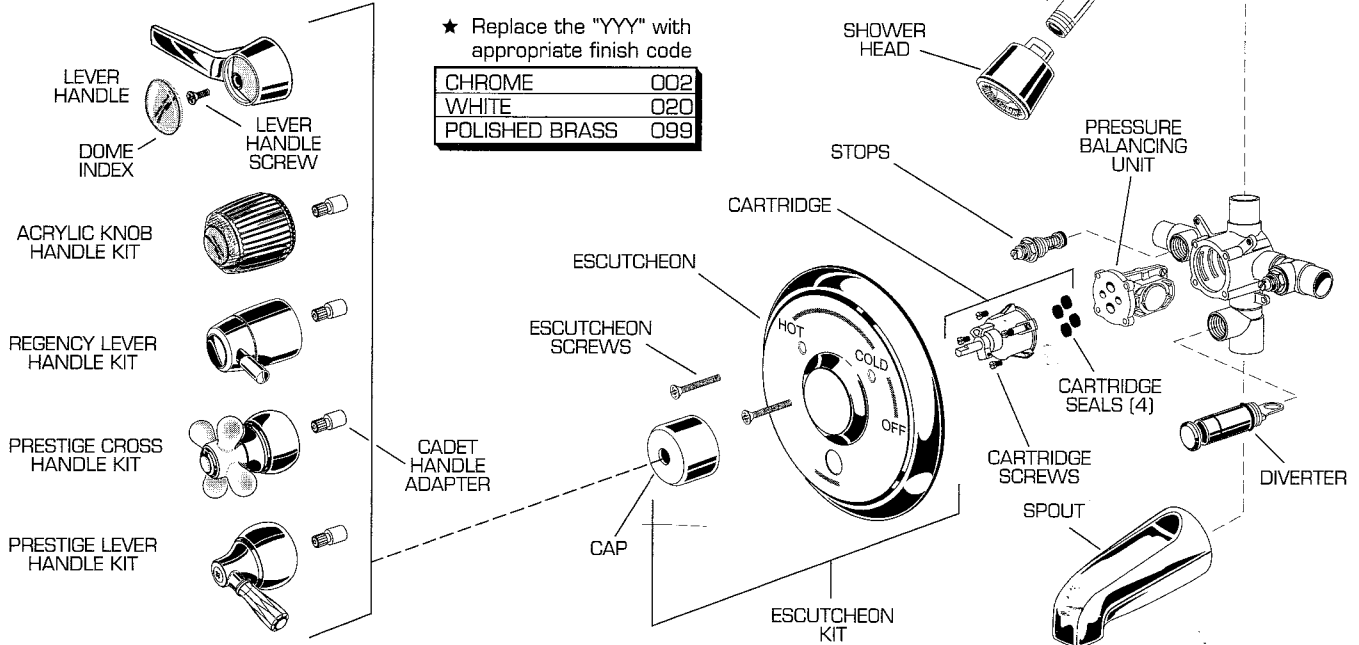

MODEL NUMBER

1321 SERIES 1351 SERIES
1325 SERIES 1354 SERIES
1355 SERIES

American Standard

Plumbing Parts Depot

REPAIR PARTS	DESCRIPTION	PART NUMBER ★	PKG QTY
Handle Parts	Lever Handle Kit	050081-YYY0A	1
	Dome Index	043389-0070A	1
	Lever Handle Screw	044895-0070A	1
	Acrylic Knob Handle Kit	050074-0070A	1
	- Handle Screw & Washer Only	050075-0070A	1
	- Index Only	043459-0721A	1
	Regency Metal Lever Handle Kit	✦ 050076-2990A	1
	Regency Acrylic Lever Handle Kit	✦ 050077-YYY0A	1
	- Handle Screw Only for Ultramix	043543-0070A	1
	- Index Only	✦ 043383-YYY0A	1
	Prestige Cross Handle Kit	050078-YYY0A	1
	- Handle Screw Only for Ultramix	043545-0070A	1
	- Index Only	050079-YYY0A Δ	1
	Prestige Lever Handle Kit	050080-YYY0A	1
	- Handle Screw Only for Ultramix	043544-YYY0A	1
Cadet Handle Adapter for Ultramix	043522-0070A	1	
Valve Parts	Cartridge Kit (incl. seals)	051337-0070A	1
	Cartridge Seals	069437-0070A	4
	Cartridge Screw	078465-0070A	4
	Check Stop	078321-0070A	1
	Screwdriver Stop	051122-0070A	1
	Pressure Balancing Unit	077171-0070A	1
	Diverter Assembly	077173-0020A	1
Trim Parts	Escutcheon Kit	078482-YYY0A	1
	Shower Head	010509-YYY0A	1
	Shower Arm and Flange	023560-YYY0A	1
	Tub Spout	072325-YYY0A	1
	Tub Spout (Slip-On)	066081-YYY0A	1
	Escutcheon Screw	078016-YYY0A	2
	Cap	010540-YYY0A	1