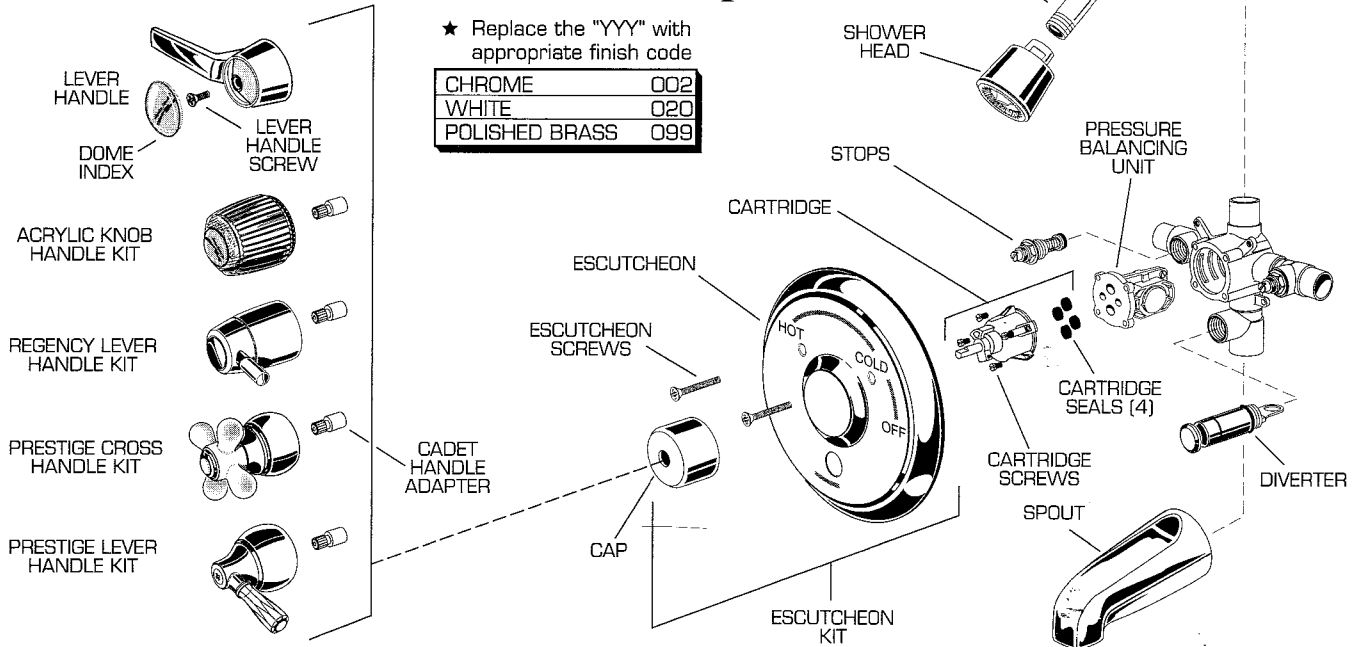

## Plumbing Parts Depot

REPAIR PARTS	DESCRIPTION	PART NUMBER ★	PKG QTY
Handle Parts	Lever Handle Kit	050081-YYY0A	1
	Dome Index	043389-0070A	1
	Lever Handle Screw	044895-0070A	1
	Acrylic Knob Handle Kit	050074-0070A	1
	- Handle Screw & Washer Only	050075-0070A	1
	- Index Only	043459-0721A	1
	Regency Metal Lever Handle Kit	✦ 050076-2990A	1
	Regency Acrylic Lever Handle Kit	✦ 050077-YYY0A	1
	- Handle Screw Only for Ultramix	043543-0070A	1
	- Index Only	✦ 043383-YYY0A	1
	Prestige Cross Handle Kit	050078-YYY0A	1
	- Handle Screw Only for Ultramix	043545-0070A	1
	- Index Only	050079-YYY0A Δ	1
	Prestige Lever Handle Kit	050080-YYY0A	1
	- Handle Screw Only for Ultramix	043544-YYY0A	1
Cadet Handle Adapter for Ultramix	043522-0070A	1	
Valve Parts	Cartridge Kit (incl. seals)	051337-0070A	1
	Cartridge Seals	069437-0070A	4
	Cartridge Screw	078465-0070A	4
	Check Stop	078321-0070A	1
	Screwdriver Stop	051122-0070A	1
	Pressure Balancing Unit	077171-0070A	1
	Diverter Assembly	077173-0020A	1
Trim Parts	Escutcheon Kit	078482-YYY0A	1
	Shower Head	010509-YYY0A	1
	Shower Arm and Flange	023560-YYY0A	1
	Tub Spout	072325-YYY0A	1
	Tub Spout (Slip-On)	066081-YYY0A	1
	Escutcheon Screw	078016-YYY0A	2
	Cap	010540-YYY0A	1