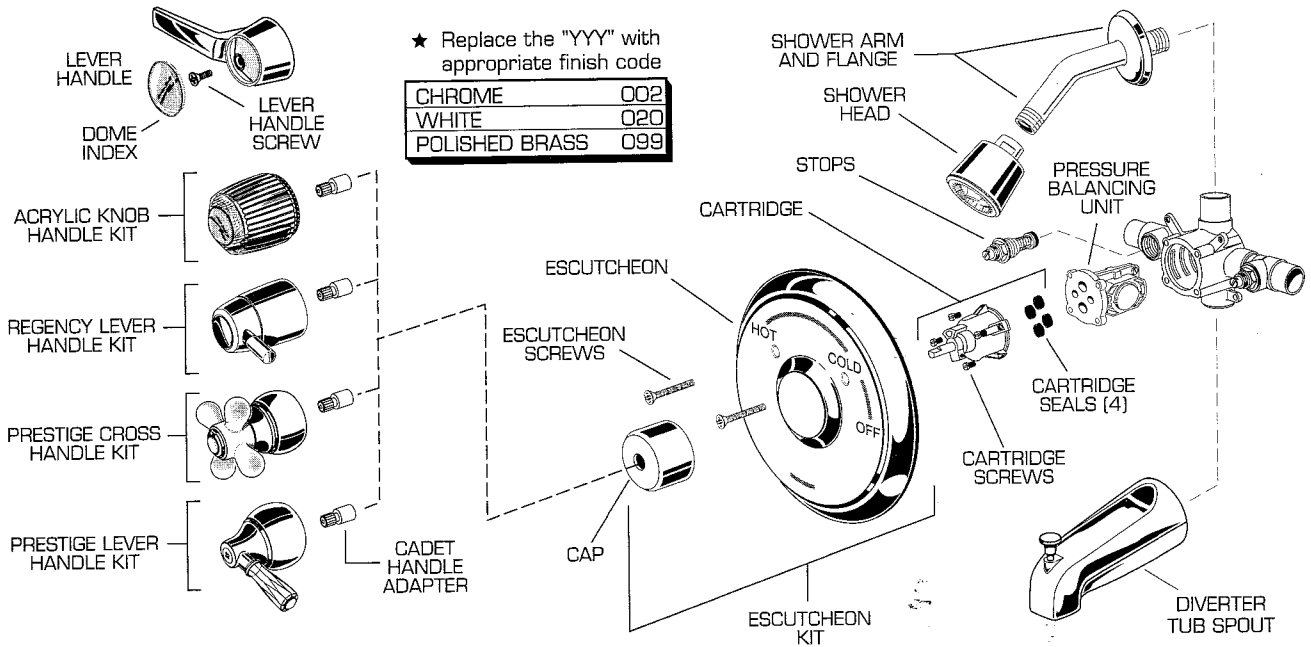

Plumbing Parts Depot

1311.014/221/232/310	1342.014/221/232/310
1312.014/221/232/310	1344.014/221/232/310
1315.014/221/232/310	1345.014/221/232/310
1341.014/221/232/310	

REPAIR PARTS	DESCRIPTION	PART NUMBER ★	PKG QTY
Handle Parts	Lever Handle Kit	050081-YYYOA	1
	Dome Index	043389-007OA	1
	Lever Handle Screw	044895-007OA	1
	Acrylic Knob Handle Kit	050074-007OA	1
	- Handle Screw & Washer Only	050075-007OA	1
	- Index Only	043459-0721A	1
	Regency Metal Lever Handle Kit	✦ 050076-299OA	1
	Regency Acrylic Lever Handle Kit	✦ 050077-YYYOA	1
	- Handle Screw Only for Ultramix	043543-007OA	1
	- Index Only	✦ 043383-YYYOA	1
	Prestige Cross Handle Kit	050078-YYYOA	1
	- Handle Screw Only for Ultramix	043545-007OA	1
	- Index Only	050079-YYYOA Δ	1
	Prestige Lever Handle Kit	050080-YYYOA	1
- Handle Screw Only for Ultramix	043544-YYYOA	1	
Cadet Handle Adapter for Ultramix	043522-007OA	1	
Valve Parts	Cartridge Kit (incl. seals)	051337-007OA	1
	Cartridge Seals	069437-007OA	4
	Cartridge Screw	078465-007OA	4
	Check Stop	078321-007OA	1
	Screwdriver Stop	051122-007OA	1
	Pressure Balancing Unit	077171-007OA	1
Trim Parts	Escutcheon Kit	078464-YYYOA	1
	Shower Head	010509-YYYOA	1
	Shower Arm and Flange	023560-YYYOA	1
	Diverter Tub Spout	022635-YYYOA	1
	Diverter Tub Spout (Slip-On)	022650-YYYOA	1
	Escutcheon Screw	078016-YYYOA	2
	Cap	010540-YYYOA	1