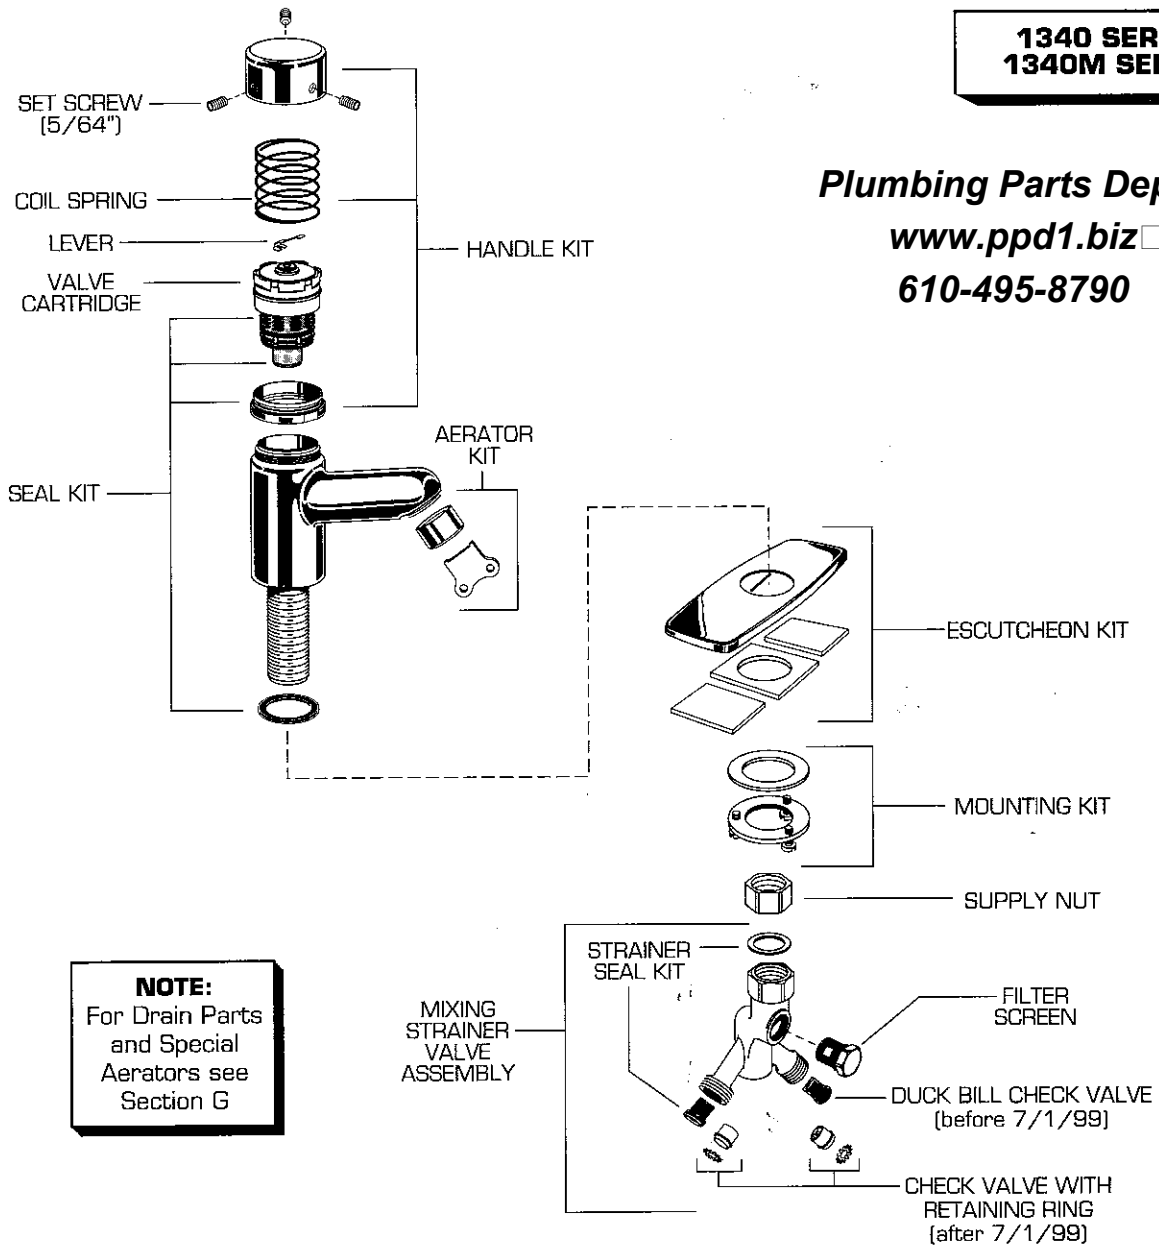

American Standard

METERING FAUCET MODEL NUMBER

**1340 SERIES
1340M SERIES**

NOTE:
For Drain Parts
and Special
Aerators see
Section G

REPAIR PARTS	DESCRIPTION	PART NUMBER	PKG QTY
Handles	Handle Kit	012689-0020A	1
Faucet Parts	Set Screw [5/64"]	000777-0170A	3
	Valve Cartridge Kit	012690-0020A	1
	Escutcheon Kit	012687-0020A	1
	Mounting Kit	012691-0070A	1
	Seal Kit	012688-0070A	1
	Supply Nut (Brass)	024220-0070A	2
	Aerator Kit	078481-0020A	1
	Lever	915731-0070A	1
	Coil Spring	915730-0070A	1
	Mixing Valve	Mixing Strainer Valve Assembly	021943-0070A
Strainer Seal Kit		021471-0070A	1 Set
Duck Bill Checks		961024-0070A	2
Filter Screen		020568-0070A	1