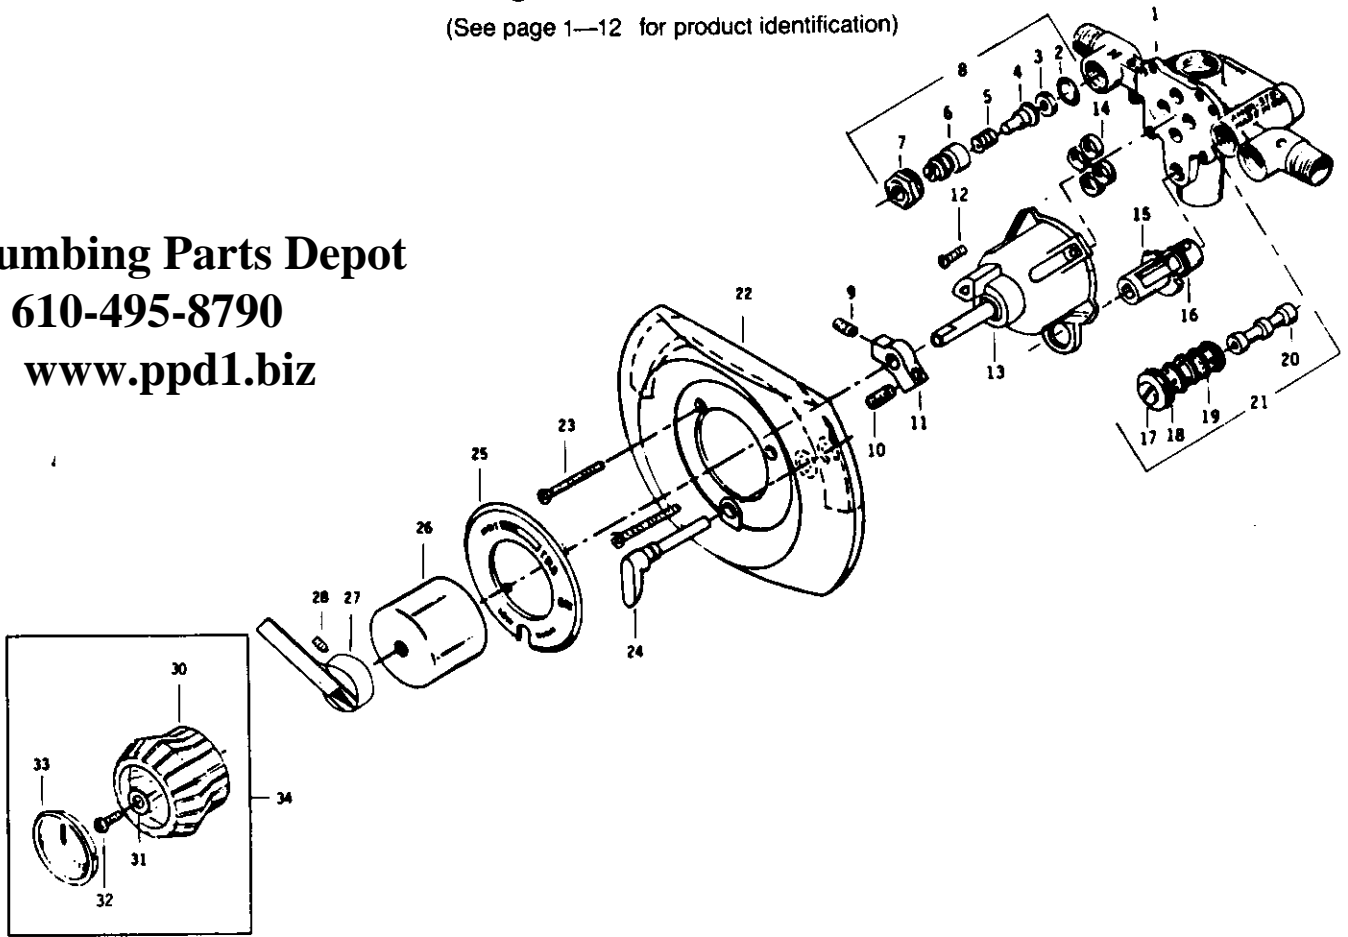

Item No.	Part No.	Description
1.*	10513.07	Manifold body
2.	13205.07	'O' ring
3.	10531.07	Seat washer
4.	10530.07	Poppet stem
5.	818.27	Spring
6.	10528.07	Stem
7.	10529.07	Stem nut
8.	10527.07	Check stop S/A
9.	10520.07	Set screw
10.	70342.07	Set screw
11.	10521.04	Stop ring
12.	915.17	Screw
13.	10515.04	Cartridge S/A
14.	69437.07	Cartridge seals
15.	10526.07	Volume control shaft
16.	1799.07	'O' ring
17.*	10534.07	Sleeve
18.	1609.07	'O' ring
19.	59225.07	'O' ring
20.*	10535.07	Spool

Item No.	Part No.	Description
21.	10532.07	Sleeve S/A
22.	10536.02	Escutcheon S/A — includes dial plate and volume control lever
23.	63938.02	Escutcheon screws
24.	10884.02	Volume control lever
25.	10881.07	Dial plate
26.	10540.02	Cartridge cover
27.	10889.02	Lever handle S/A — includes set screw
28.	37957.09	Set screw
29.	27816.07	Plug
30.	10883.07	Crystalline handle
31.	94.27	Washer
32.	170.02	Screw
33.	10885.0721	Index button
34.	68614.02	Handle S/A