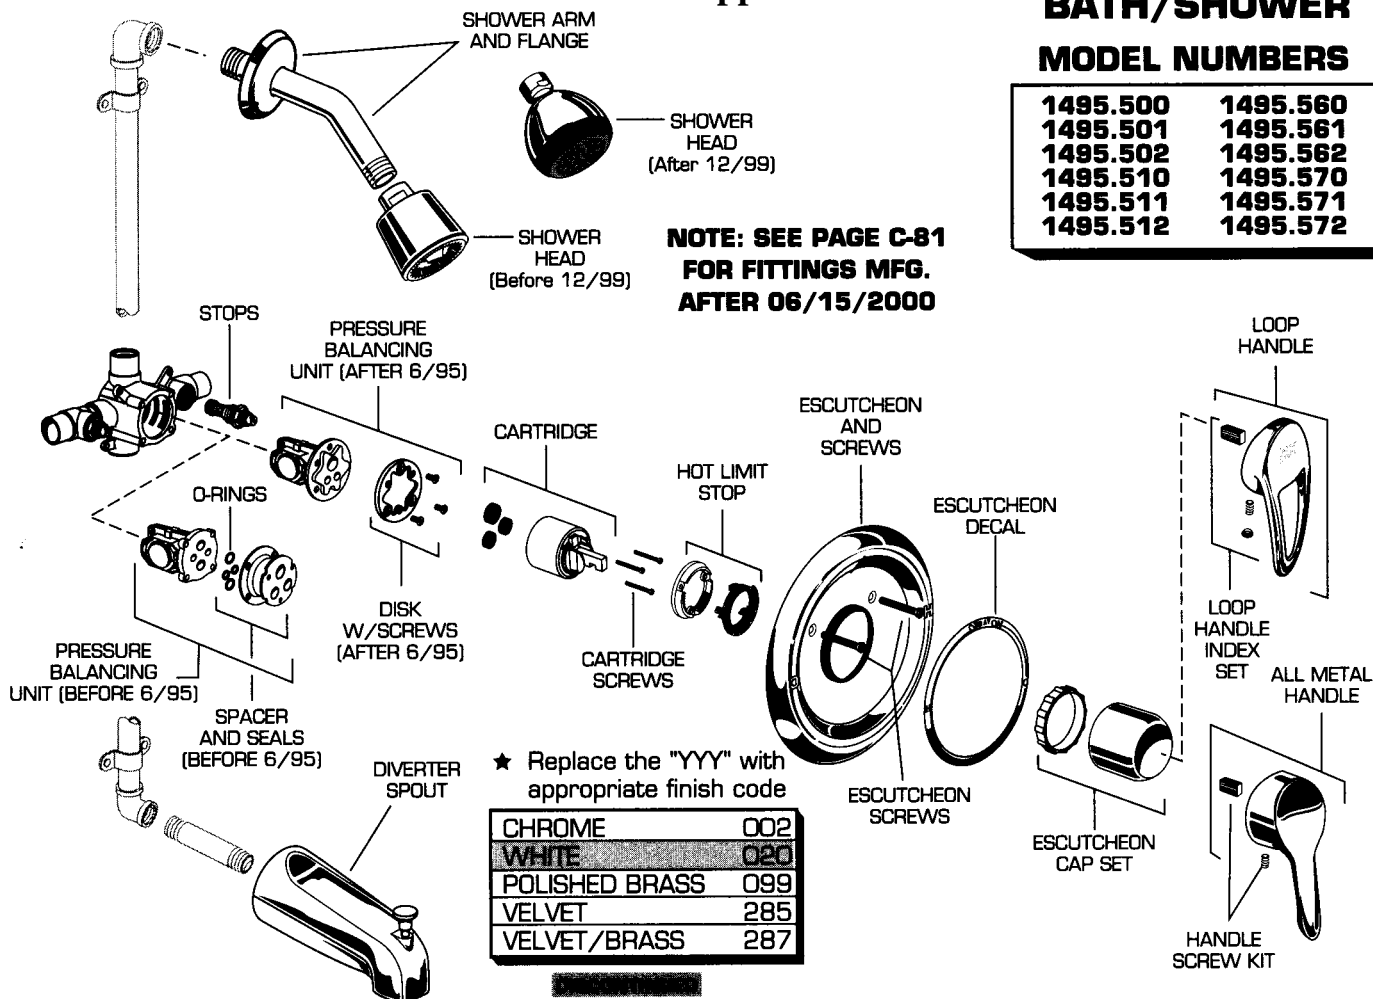

See Page C-56 For Acrylic Handle Versions

*American Standard*

**Reliant+™**  
**PRESSURE BALANCE**  
**BATH/SHOWER**

**MODEL NUMBERS**

<b>1495.500</b>	<b>1495.560</b>
<b>1495.501</b>	<b>1495.561</b>
<b>1495.502</b>	<b>1495.562</b>
<b>1495.510</b>	<b>1495.570</b>
<b>1495.511</b>	<b>1495.571</b>
<b>1495.512</b>	<b>1495.572</b>

**NOTE: SEE PAGE C-81**  
**FOR FITTINGS MFG.**  
**AFTER 06/15/2000**

★ Replace the "YYY" with appropriate finish code

CHROME	002
WHITE	020
POLISHED BRASS	099
VELVET	285
VELVET/BRASS	287

REPAIR PARTS	DESCRIPTION	PART NUMBER ★	PKG QTY
Handle Parts	Handle	078524-YYY0A	1
	Loop Handle	051315-YYY0A	1
	Loop Handle Index Set	030126-0070A	1
	Handle Screw Kit	030126-0070A	1
Faucet Parts	Hot Limit Stop	023593-0070A	1
	Cartridge	023529-0070A	1
	Cartridge Screws (1-1/2")	023603-0070A	3
	Screwdriver Stops	051122-0070A	1
	Check Stops	078321-0070A	1
	Spacer and Seals (Before 6/95)	051015-0070A	1
	O-Rings for Spacers (Before 6/95)	077166-0070A	4
	Pressure Balancing Unit (Before 6/95)	077171-0070A	1
	Pressure Balancing Unit (After 6/95)	051091-0070A	1
	Disk with Screws	051207-0070A	1
	Trim Parts	Escutcheon Cap Set	030243-YYY0A
Escutcheon Screws		078016-YYY0A	2
Escutcheon and Screws		078538-YYY0A	1
Shower Arm and Flange		023560-YYY0A	1
Shower Head (Before 12/99)		010509-YYY0A	1
Shower Head (After 12/99)		M953530-YYY0A	1
Diverter Tub Spout (Slip-on)		022650-YYY0A	1
Diverter Tub Spout (IPS)		022635-YYY0A	1
	Escutcheon Decal	060129-0070A	1