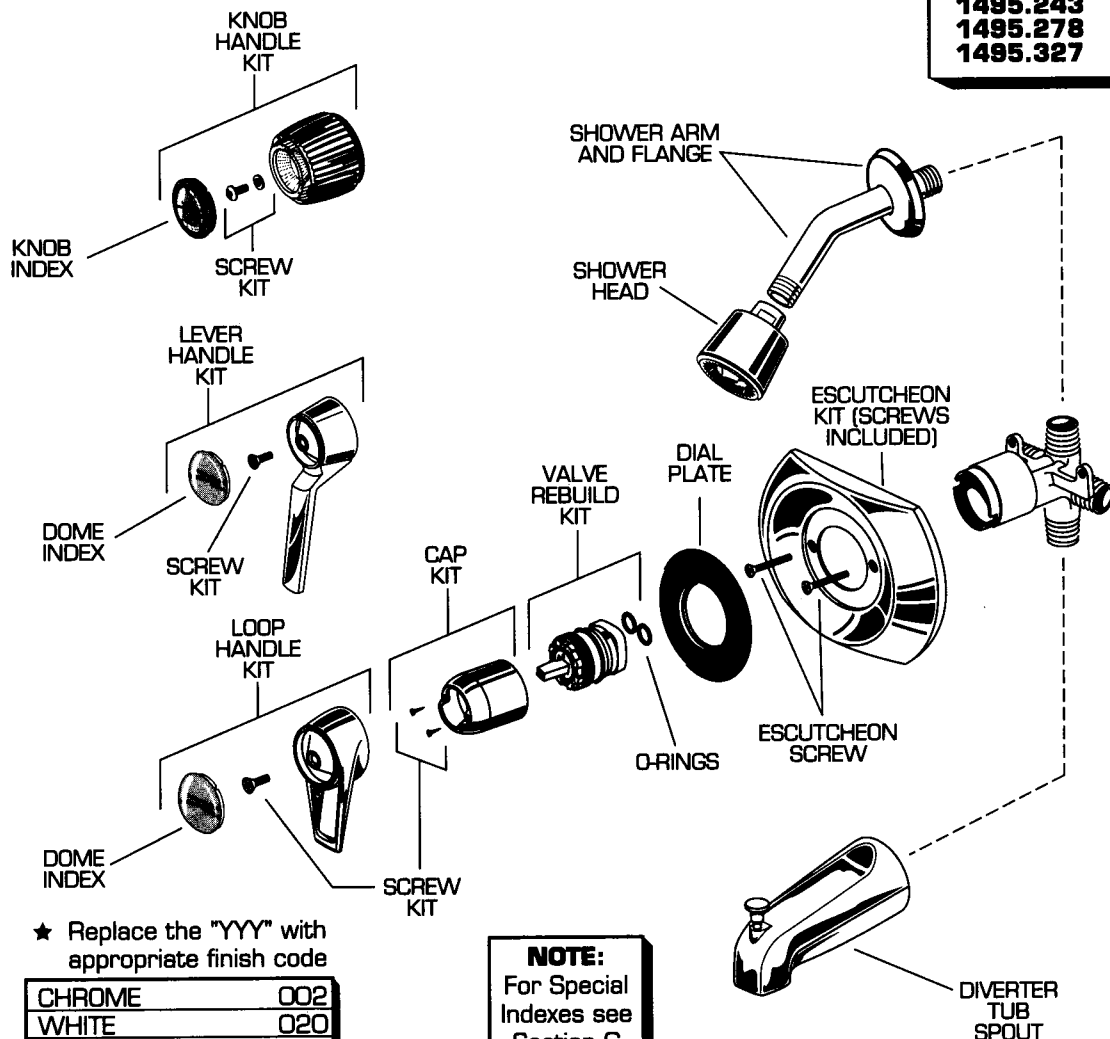

1495.143	1495.343
1495.227	1495.378
1495.232	1495.427
1495.243	1495.432
1495.278	1495.478
1495.327	

REPAIR PARTS	DESCRIPTION	PART NUMBER ★	PKG QTY
Handles	Lever Handle Kit	050073-YYYOA	1
	Dome Index	043397-0070A	1
	Loop Handle Kit	050064-YYYOA	1
	Knob Handle Kit	050063-0070A	1
	Knob Index	043396-0070A	1
	Screw Kit	066539-0070A	1
Valve Parts	Valve Rebuild Kit	044885-0070A	1
	Cap Kit	066266-YYYOA	1
	Escutcheon Kit	011072-YYYOA	2
	Escutcheon Screw	063778-0070A	1
	O-Rings	044856-0070A	2
	Dial Plate	011077-0170A	1
Trim Parts	Shower Head	010509-YYYOA	1
	Shower Arm and Flange	023560-YYYOA	1
	Diverter Tub Spout	022635-YYYOA	1
	Diverter Tub Spout (Slip-On)	022650-YYYOA	1

REPAIR PARTS	DESCRIPTION	PART NUMBER ★	PKG QTY
Handle Parts	Lever Handle	078524-YYYOA	1
	Handle Screw Kit	030126-007OA	1
	Loop Handle	051315-YYYOA	1
	Loop Handle Index Kit	030126-007OA	1
Faucet Parts	Escutcheon Cap Set	030242-YYYOA	1
	Escutcheon Screw	043467-YYYOA	2
	Escutcheon and Screws	078538-YYYOA	1
	Hot Limit Stop	023593-007OA	1
	Check Stop	078321-007OA	1
	Screwdriver Stop	051122-007OA	1
	Cartridge	023529-007OA	1
	Cartridge Screws (1-1/2")	023603-007OA	3
Trim Parts	Shower Arm and Flange	023560-YYYOA	1
	Shower Head (Before 12/99)	010509-YYYOA	1
	Shower Head (After 12/99)	M953530-YYYOA	1
	Diverter Tub Spout (Slip-on)	022650-YYYOA	1
	Diverter Tub Spout (IPS)	022635-YYYOA	1
	Escutcheon Decal	060129-007OA	1