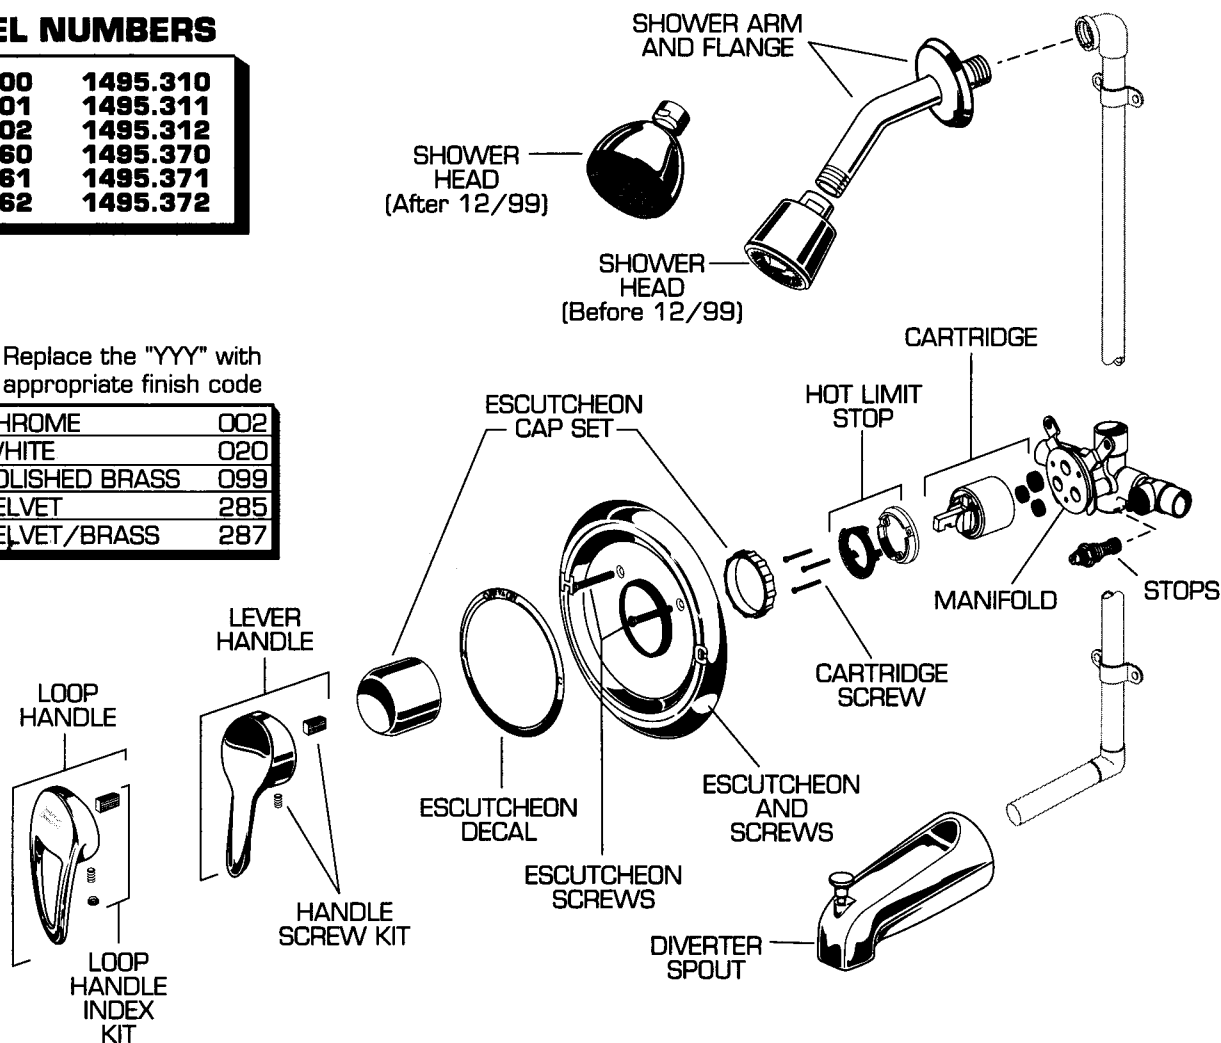

1495.143	1495.343
1495.227	1495.378
1495.232	1495.427
1495.243	1495.432
1495.278	1495.478
1495.327	

REPAIR PARTS	DESCRIPTION	PART NUMBER ★	PKG QTY
Handles	Lever Handle Kit	050073-YYYOA	1
	Dome Index	043397-0070A	1
	Loop Handle Kit	050064-YYYOA	1
	Knob Handle Kit	050063-0070A	1
	Knob Index	043396-0070A	1
	Screw Kit	066539-0070A	1
Valve Parts	Valve Rebuild Kit	044885-0070A	1
	Cap Kit	066266-YYYOA	1
	Escutcheon Kit	011072-YYYOA	2
	Escutcheon Screw	063778-0070A	1
	O-Rings	044856-0070A	2
	Dial Plate	011077-0170A	1
Trim Parts	Shower Head	010509-YYYOA	1
	Shower Arm and Flange	023560-YYYOA	1
	Diverter Tub Spout	022635-YYYOA	1
	Diverter Tub Spout (Slip-On)	022650-YYYOA	1

REPAIR PARTS	DESCRIPTION	PART NUMBER ★	PKG QTY
Handle Parts	Lever Handle	078524-YYYOA	1
	Handle Screw Kit	030126-007OA	1
	Loop Handle	051315-YYYOA	1
	Loop Handle Index Kit	030126-007OA	1
Faucet Parts	Escutcheon Cap Set	030242-YYYOA	1
	Escutcheon Screw	043467-YYYOA	2
	Escutcheon and Screws	078538-YYYOA	1
	Hot Limit Stop	023593-007OA	1
	Check Stop	078321-007OA	1
	Screwdriver Stop	051122-007OA	1
	Cartridge	023529-007OA	1
	Cartridge Screws (1-1/2")	023603-007OA	3
Trim Parts	Shower Arm and Flange	023560-YYYOA	1
	Shower Head (Before 12/99)	010509-YYYOA	1
	Shower Head (After 12/99)	M953530-YYYOA	1
	Diverter Tub Spout (Slip-on)	022650-YYYOA	1
	Diverter Tub Spout (IPS)	022635-YYYOA	1
	Escutcheon Decal	060129-007OA	1