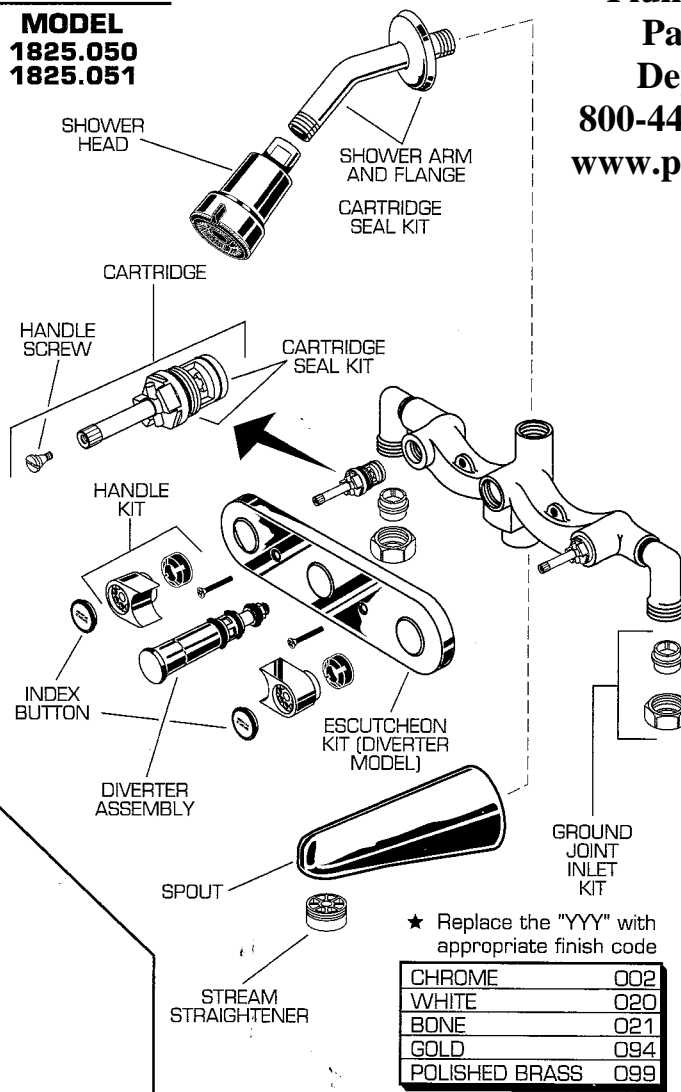

DUALUX BATH AND SHOWER SET MODEL NUMBERS

American Standard

1825.050 1825.051 1825.069 1825.095
1825.070 1825.077 1825.093

**Plumbing
Parts
Depot**
800-448-8977
www.ppd1.biz

MODEL
1825.069
1825.093
1825.095

MODEL
1825.070
1825.077

★ Replace the "YYY" with appropriate finish code

CHROME	002
WHITE	020
BONE	021
GOLD	094
POLISHED BRASS	099

REPAIR PARTS	DESCRIPTION	PART NUMBER ★	PKG QTY
Handles	Handle Kit	030755-YYYOA	1
	Handle Screw	028548-0070A	2
	Button Set (Chrome, White, Bone)	028518-0070A	1 pair
	Button Set (Gold, Polished Brass)	030715-0070A	1 pair
Faucet Parts	Cartridge (Hot)	030234-0070A	1
	Cartridge (Cold)	030235-0070A	1
	Cartridge Seal Kit	030236-0070A	2
	Escutcheon Kit (Diverter Model)	028566-YYYOA	1
	Escutcheon Kit	028577-YYYOA	1
	Escutcheon Screws	030753-YYYOA	2
	Diverter Assembly	028570-YYYOA	1
	Ground Joint Inlet Kit	075060-0070A	1 pair
	Tub Spout (5")	023574-YYYOA	1
	Deluxe Tub Spout (8")	028672-YYYOA	1
	Shower Head	023559-YYYOA	1
	Shower Arm and Flange	023560-YYYOA	1
	Stream Straightener	028678-0070A	1