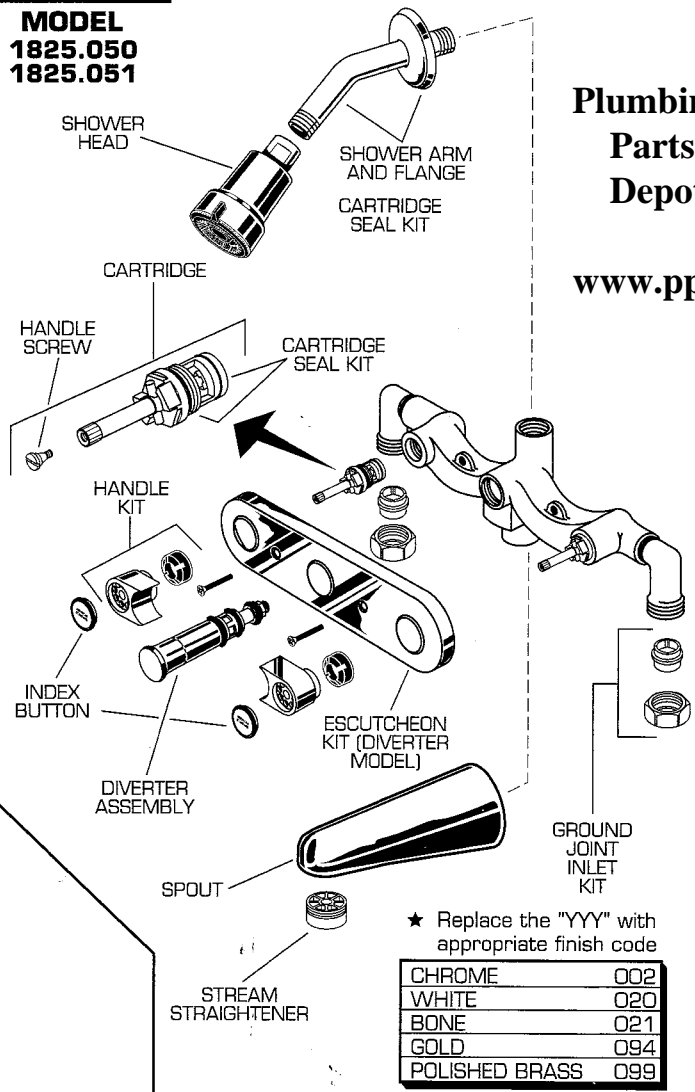

DUALUX BATH AND SHOWER SET MODEL NUMBERS

American Standard

1825.050 1825.051 1825.069 1825.095
1825.070 1825.077 1825.093

**Plumbing
Parts
Depot**

www.ppd1.biz

**MODEL
1825.069
1825.093
1825.095**

**MODEL
1825.050
1825.051**

**MODEL
1825.070
1825.077**

★ Replace the "YYY" with appropriate finish code

CHROME	002
WHITE	020
BONE	021
GOLD	094
POLISHED BRASS	099

REPAIR PARTS	DESCRIPTION	PART NUMBER ★	PKG QTY
Handles	Handle Kit	030755-YYYOA	1
	Handle Screw	028548-0070A	2
	Button Set (Chrome, White, Bone)	028518-0070A	1 pair
	Button Set (Gold, Polished Brass)	030715-0070A	1 pair
Faucet Parts	Cartridge (Hot)	030234-0070A	1
	Cartridge (Cold)	030235-0070A	1
	Cartridge Seal Kit	030236-0070A	2
	Escutcheon Kit (Diverter Model)	028566-YYYOA	1
	Escutcheon Kit	028577-YYYOA	1
	Escutcheon Screws	030753-YYYOA	2
	Diverter Assembly	028570-YYYOA	1
	Ground Joint Inlet Kit	075060-0070A	1 pair
	Tub Spout (5")	023574-YYYOA	1
	Deluxe Tub Spout (8")	028672-YYYOA	1
	Shower Head	023559-YYYOA	1
	Shower Arm and Flange	023560-YYYOA	1
Stream Straightener	028678-0070A	1	