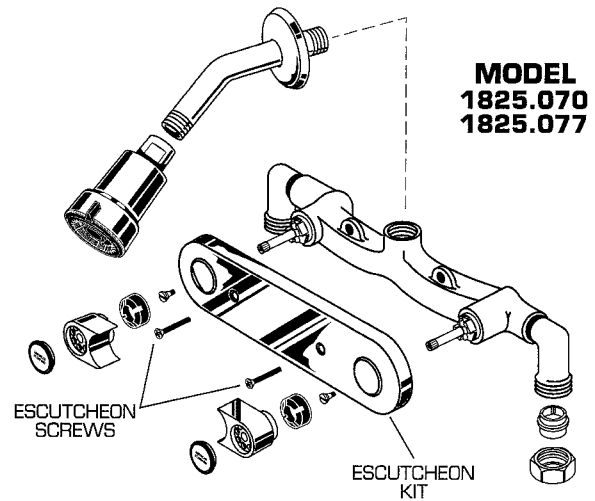

# DUALUX BATH AND SHOWER SET MODEL NUMBERS

*American Standard*

**1825.050 1825.051 1825.069 1825.095**  
**1825.070 1825.077 1825.093**

**MODEL**  
**1825.069**  
**1825.093**  
**1825.095**

**MODEL**  
**1825.050**  
**1825.051**

**MODEL**  
**1825.070**  
**1825.077**

**Plumbing  
 Parts  
 Depot**  
**610-495-8790**  
**www.ppd1.biz**

★ Replace the "YYY" with appropriate finish code

CHROME	002
WHITE	020
BONE	021
GOLD	094
POLISHED BRASS	099

REPAIR PARTS	DESCRIPTION	PART NUMBER ★	PKG QTY
Handles	Handle Kit	030755-YYYOA	1
	Handle Screw	028548-0070A	2
	Button Set (Chrome, White, Bone)	028518-0070A	1 pair
	Button Set (Gold, Polished Brass)	030715-0070A	1 pair
Faucet Parts	Cartridge (Hot)	030234-0070A	1
	Cartridge (Cold)	030235-0070A	1
	Cartridge Seal Kit	030236-0070A	2
	Escutcheon Kit (Diverter Model)	028566-YYYOA	1
	Escutcheon Kit	028577-YYYOA	1
	Escutcheon Screws	030753-YYYOA	2
	Diverter Assembly	028570-YYYOA	1
	Ground Joint Inlet Kit	075060-0070A	1 pair
	Tub Spout (5")	023574-YYYOA	1
	Deluxe Tub Spout (8")	028672-YYYOA	1
	Shower Head	023559-YYYOA	1
	Shower Arm and Flange	023560-YYYOA	1
	Stream Straightener	028678-0070A	1