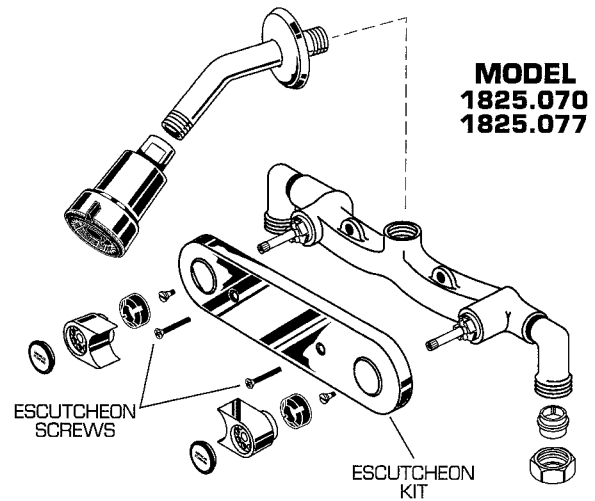

DUALUX BATH AND SHOWER SET MODEL NUMBERS

American Standard

1825.050 1825.051 1825.069 1825.095
1825.070 1825.077 1825.093

**Plumbing
Parts
Depot**

www.ppd1.biz

**MODEL
1825.069
1825.093
1825.095**

**MODEL
1825.050
1825.051**

**MODEL
1825.070
1825.077**

★ Replace the "YYY" with appropriate finish code

CHROME	002
WHITE	020
BONE	021
GOLD	094
POLISHED BRASS	099

REPAIR PARTS	DESCRIPTION	PART NUMBER ★	PKG QTY
Handles	Handle Kit	030755-YYYOA	1
	Handle Screw	028548-0070A	2
	Button Set (Chrome, White, Bone)	028518-0070A	1 pair
	Button Set (Gold, Polished Brass)	030715-0070A	1 pair
Faucet Parts	Cartridge (Hot)	030234-0070A	1
	Cartridge (Cold)	030235-0070A	1
	Cartridge Seal Kit	030236-0070A	2
	Escutcheon Kit (Diverter Model)	028566-YYYOA	1
	Escutcheon Kit	028577-YYYOA	1
	Escutcheon Screws	030753-YYYOA	2
	Diverter Assembly	028570-YYYOA	1
	Ground Joint Inlet Kit	075060-0070A	1 pair
	Tub Spout (5")	023574-YYYOA	1
	Deluxe Tub Spout (8")	028672-YYYOA	1
	Shower Head	023559-YYYOA	1
	Shower Arm and Flange	023560-YYYOA	1
Stream Straightener	028678-0070A	1	