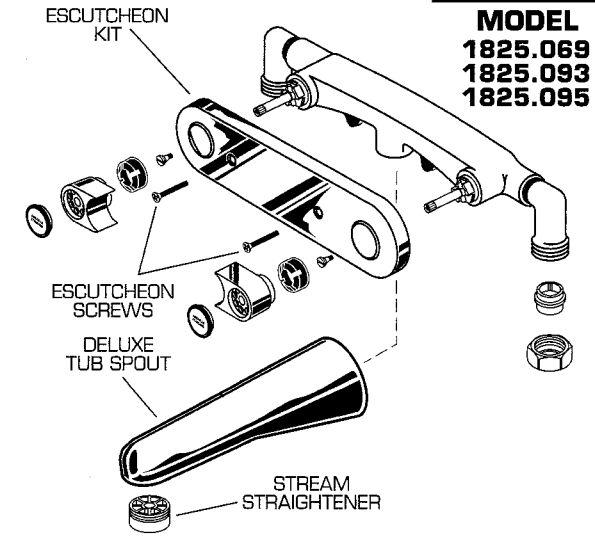

# DUALUX BATH AND SHOWER SET MODEL NUMBERS

*American Standard*

**1825.050 1825.051 1825.069 1825.095**  
**1825.070 1825.077 1825.093**

**MODEL**  
**1825.069**  
**1825.093**  
**1825.095**

**MODEL**  
**1825.050**  
**1825.051**

**MODEL**  
**1825.070**  
**1825.077**

**Plumbing  
 Parts  
 Depot**  
**610-495-8790**  
**www.ppd1.biz**

★ Replace the "YYY" with appropriate finish code

CHROME	002
WHITE	020
BONE	021
GOLD	094
POLISHED BRASS	099

REPAIR PARTS	DESCRIPTION	PART NUMBER ★	PKG QTY
Handles	Handle Kit	030755-YYYOA	1
	Handle Screw	028548-0070A	2
	Button Set (Chrome, White, Bone)	028518-0070A	1 pair
	Button Set (Gold, Polished Brass)	030715-0070A	1 pair
Faucet Parts	Cartridge (Hot)	030234-0070A	1
	Cartridge (Cold)	030235-0070A	1
	Cartridge Seal Kit	030236-0070A	2
	Escutcheon Kit (Diverter Model)	028566-YYYOA	1
	Escutcheon Kit	028577-YYYOA	1
	Escutcheon Screws	030753-YYYOA	2
	Diverter Assembly	028570-YYYOA	1
	Ground Joint Inlet Kit	075060-0070A	1 pair
	Tub Spout (5")	023574-YYYOA	1
	Deluxe Tub Spout (8")	028672-YYYOA	1
	Shower Head	023559-YYYOA	1
	Shower Arm and Flange	023560-YYYOA	1
	Stream Straightener	028678-0070A	1