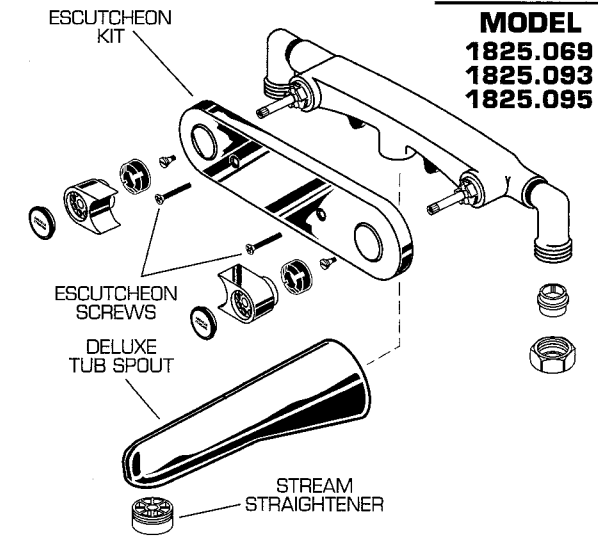

DUALUX BATH AND SHOWER SET MODEL NUMBERS

American Standard

1825.050 1825.051 1825.069 1825.095
1825.070 1825.077 1825.093

**Plumbing
Parts
Depot**
800-448-8977
www.ppd1.biz

MODEL
1825.069
1825.093
1825.095

MODEL
1825.070
1825.077

★ Replace the "YYY" with appropriate finish code

CHROME	002
WHITE	020
BONE	021
GOLD	094
POLISHED BRASS	099

REPAIR PARTS	DESCRIPTION	PART NUMBER ★	PKG QTY
Handles	Handle Kit	030755-YYYOA	1
	Handle Screw	028548-0070A	2
	Button Set (Chrome, White, Bone)	028518-0070A	1 pair
	Button Set (Gold, Polished Brass)	030715-0070A	1 pair
Faucet Parts	Cartridge (Hot)	030234-0070A	1
	Cartridge (Cold)	030235-0070A	1
	Cartridge Seal Kit	030236-0070A	2
	Escutcheon Kit (Diverter Model)	028566-YYYOA	1
	Escutcheon Kit	028577-YYYOA	1
	Escutcheon Screws	030753-YYYOA	2
	Diverter Assembly	028570-YYYOA	1
	Ground Joint Inlet Kit	075060-0070A	1 pair
	Tub Spout (5")	023574-YYYOA	1
	Deluxe Tub Spout (8")	028672-YYYOA	1
	Shower Head	023559-YYYOA	1
	Shower Arm and Flange	023560-YYYOA	1
	Stream Straightener	028678-0070A	1