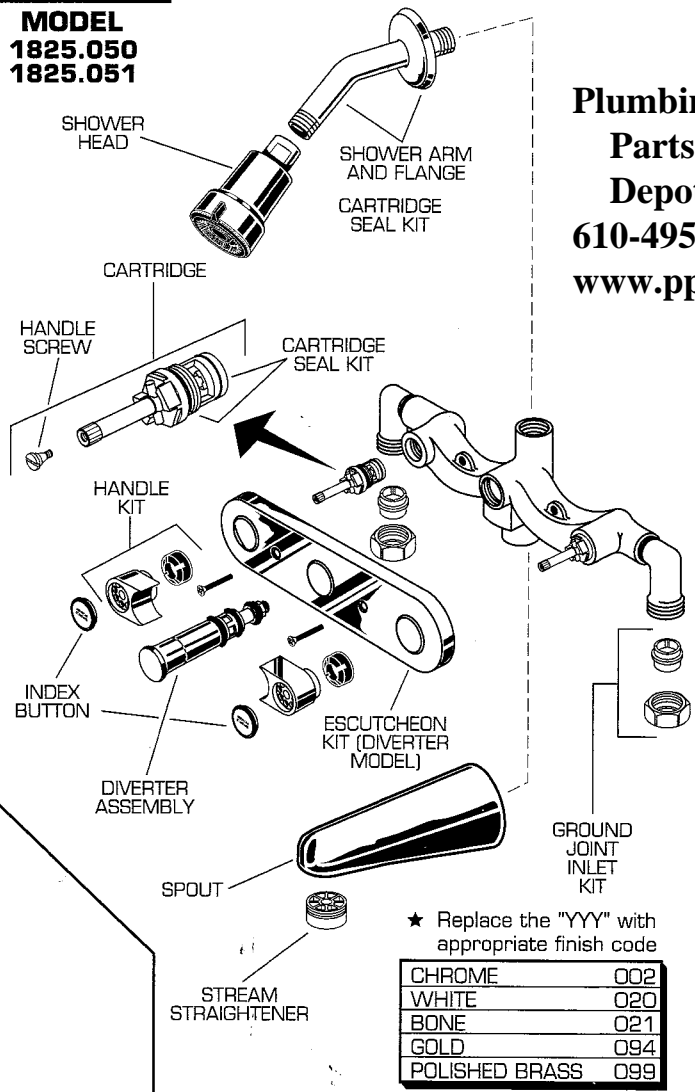

# DUALUX BATH AND SHOWER SET MODEL NUMBERS

*American Standard*

**1825.050 1825.051 1825.069 1825.095**  
**1825.070 1825.077 1825.093**

**MODEL**  
**1825.069**  
**1825.093**  
**1825.095**

**MODEL**  
**1825.050**  
**1825.051**

**MODEL**  
**1825.070**  
**1825.077**

**Plumbing  
 Parts  
 Depot**  
**610-495-8790**  
**www.ppd1.biz**

★ Replace the "YYY" with appropriate finish code

CHROME	002
WHITE	020
BONE	021
GOLD	094
POLISHED BRASS	099

REPAIR PARTS	DESCRIPTION	PART NUMBER ★	PKG QTY
Handles	Handle Kit	030755-YYYOA	1
	Handle Screw	028548-0070A	2
	Button Set (Chrome, White, Bone)	028518-0070A	1 pair
	Button Set (Gold, Polished Brass)	030715-0070A	1 pair
Faucet Parts	Cartridge (Hot)	030234-0070A	1
	Cartridge (Cold)	030235-0070A	1
	Cartridge Seal Kit	030236-0070A	2
	Escutcheon Kit (Diverter Model)	028566-YYYOA	1
	Escutcheon Kit	028577-YYYOA	1
	Escutcheon Screws	030753-YYYOA	2
	Diverter Assembly	028570-YYYOA	1
	Ground Joint Inlet Kit	075060-0070A	1 pair
	Tub Spout (5")	023574-YYYOA	1
	Deluxe Tub Spout (8")	028672-YYYOA	1
	Shower Head	023559-YYYOA	1
	Shower Arm and Flange	023560-YYYOA	1
	Stream Straightener	028678-0070A	1