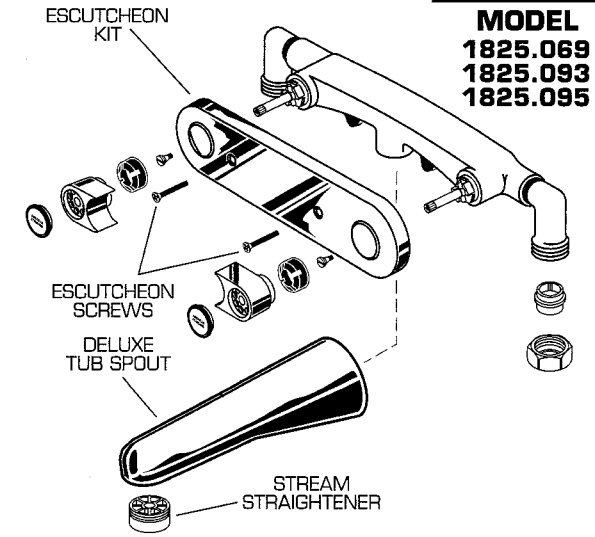

DUALUX BATH AND SHOWER SET MODEL NUMBERS

American Standard

1825.050 1825.051 1825.069 1825.095
1825.070 1825.077 1825.093

**Plumbing
Parts
Depot**

www.ppd1.biz

**MODEL
1825.069
1825.093
1825.095**

**MODEL
1825.050
1825.051**

**MODEL
1825.070
1825.077**

★ Replace the "YYY" with appropriate finish code

CHROME	002
WHITE	020
BONE	021
GOLD	094
POLISHED BRASS	099

REPAIR PARTS	DESCRIPTION	PART NUMBER ★	PKG QTY
Handles	Handle Kit	030755-YYYOA	1
	Handle Screw	028548-0070A	2
	Button Set (Chrome, White, Bone)	028518-0070A	1 pair
	Button Set (Gold, Polished Brass)	030715-0070A	1 pair
Faucet Parts	Cartridge (Hot)	030234-0070A	1
	Cartridge (Cold)	030235-0070A	1
	Cartridge Seal Kit	030236-0070A	2
	Escutcheon Kit (Diverter Model)	028566-YYYOA	1
	Escutcheon Kit	028577-YYYOA	1
	Escutcheon Screws	030753-YYYOA	2
	Diverter Assembly	028570-YYYOA	1
	Ground Joint Inlet Kit	075060-0070A	1 pair
	Tub Spout (5")	023574-YYYOA	1
	Deluxe Tub Spout (8")	028672-YYYOA	1
	Shower Head	023559-YYYOA	1
	Shower Arm and Flange	023560-YYYOA	1
Stream Straightener	028678-0070A	1	