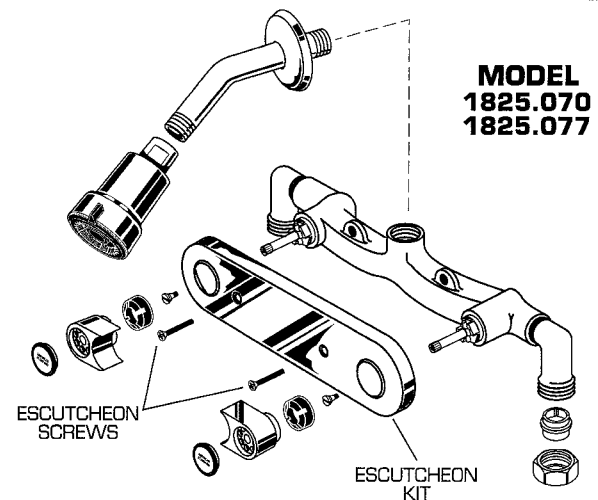

DUALUX BATH AND SHOWER SET MODEL NUMBERS

American Standard

1825.050 1825.051 1825.069 1825.095
1825.070 1825.077 1825.093

**Plumbing
Parts
Depot**
800-448-8977
www.ppd1.biz

MODEL
1825.069
1825.093
1825.095

MODEL
1825.070
1825.077

★ Replace the "YYY" with appropriate finish code

CHROME	002
WHITE	020
BONE	021
GOLD	094
POLISHED BRASS	099

REPAIR PARTS	DESCRIPTION	PART NUMBER ★	PKG QTY
Handles	Handle Kit	030755-YYYOA	1
	Handle Screw	028548-0070A	2
	Button Set (Chrome, White, Bone)	028518-0070A	1 pair
	Button Set (Gold, Polished Brass)	030715-0070A	1 pair
Faucet Parts	Cartridge (Hot)	030234-0070A	1
	Cartridge (Cold)	030235-0070A	1
	Cartridge Seal Kit	030236-0070A	2
	Escutcheon Kit (Diverter Model)	028566-YYYOA	1
	Escutcheon Kit	028577-YYYOA	1
	Escutcheon Screws	030753-YYYOA	2
	Diverter Assembly	028570-YYYOA	1
	Ground Joint Inlet Kit	075060-0070A	1 pair
	Tub Spout (5")	023574-YYYOA	1
	Deluxe Tub Spout (8")	028672-YYYOA	1
	Shower Head	023559-YYYOA	1
	Shower Arm and Flange	023560-YYYOA	1
	Stream Straightener	028678-0070A	1