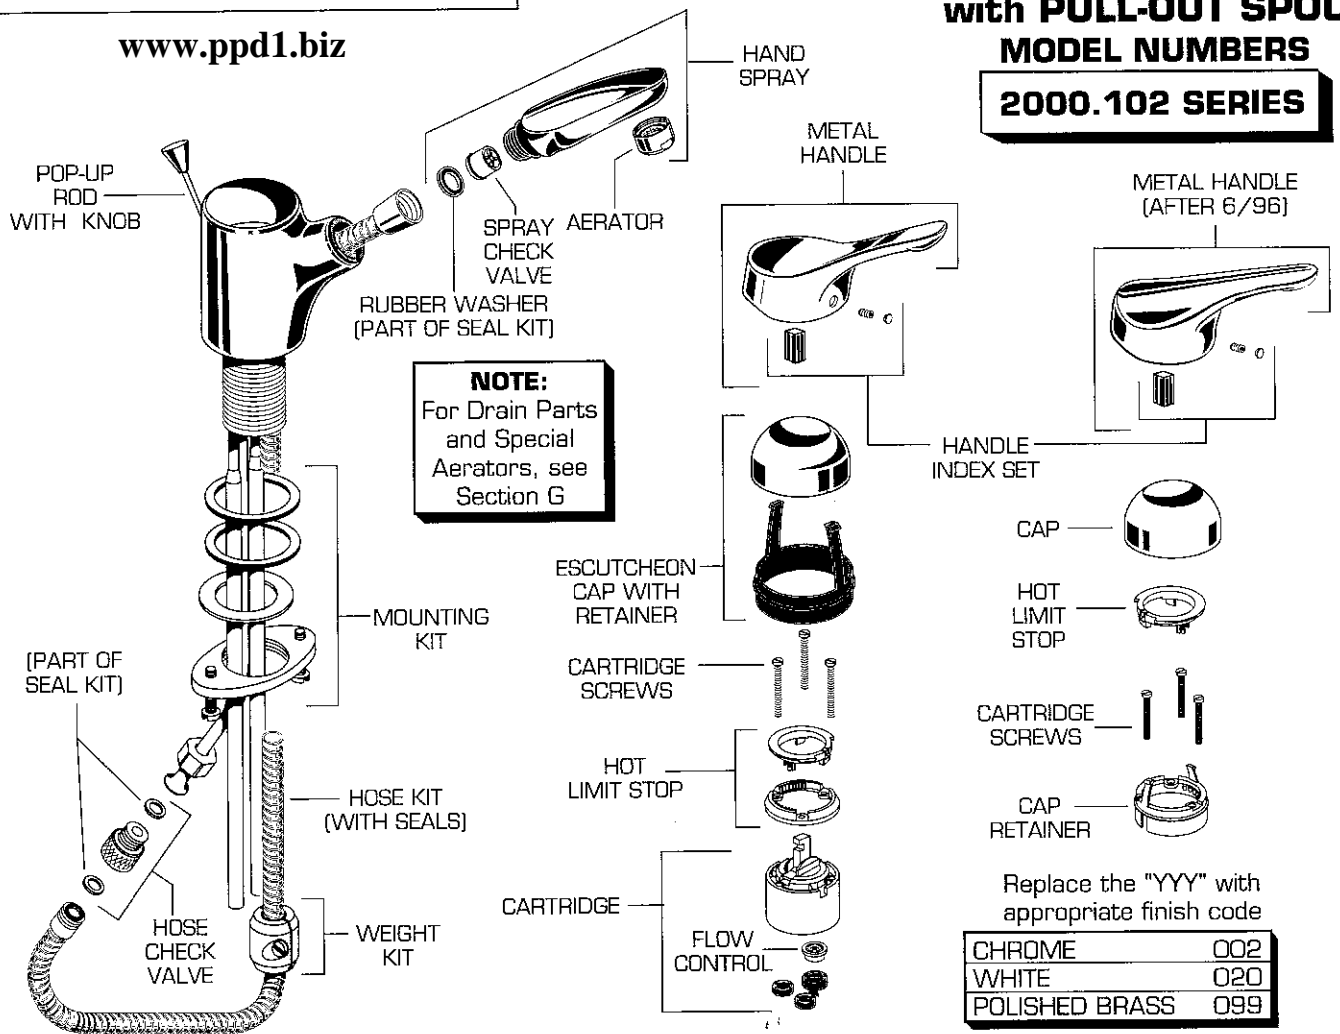

**CERAMIX
LIFT LAVATORY FAUCET
with PULL-OUT SPOUT
MODEL NUMBERS
2000.102 SERIES**

REPAIR PARTS	DESCRIPTION	PART NUMBER [★]	PKG QTY
Handle Parts	Metal Handle	077124-YYY0A	1
	Metal Handle (after 6/96)	060243-YYY0A	1
	Handle Index Set	030126-0070A	1
Faucet Parts	Cap	907468-YYY0A	1
	Cap Retainer (after 6/96)	923322-0070A	1
	Cartridge	050536-0070A	1
	Cartridge Screw 1-1/2	023527-0070A	3
	Hot Limit Stop	023593-0070A	1
	Hot Limit Stop (after 6/96)	922916-0070A	1
	● Cartridge screw 1-5/8	023603-0070A	3
	Aerator	021499-YYY0A	1
	Mounting Kit	012734-0070A	1
	Pop-Up Rod	012729-YYY0A	1
	Flow Control	021941-0070A	1
Spray Parts	Escutcheon Cap W/Retainer	030240-YYY0A	1
	■ Hose	012731-0020A	1
	Weight Kit	050448-0070A	1
	Check Valve (Spray)	042784-0070A	1
	Check Valve (Hose)	012732-0070A	1
	Hand Spray	012730-YYY0A	1
	Seal kit	012733-0070A	1

● For use with "hot limit stop" only.

■ Available in polished chrome (.002) only.