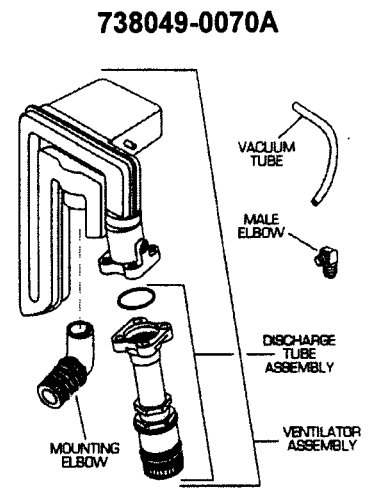

738051-0070A

BACKFLOW PREVENTER ASSEMBLY

47049-0700

NO.	DESCRIPTION	PART NO.
1	Chain Retainer	73389-07
2	Chain	73388-07
3	Grommet	73387-07
3A	Lift Chain S/A	8321-07
4	Actuating Unit	4A
4A	Actuating Unit S/A	73380-07
6	Seat Disc	33643-07
7	Screws	33333-07
8	Retainer	33466-07
9	Body S/A	47049-07
10	Seal	33410-07
11	Compression Plate	33412-07

33611-0020A

Plumbing Parts Depot
800-448-8977

MODEL 2003

(LUXOR WITH VENT)

- | | | |
|--------------------|---|-------------------------|
| 1. AS 47135-0070A | - | Water Control With Vent |
| 2. AS 738051-0070A | - | Backflow Preventer |
| 3. AS 738049-0070A | - | Vent-Away Assembly |
| 4. AS 47049-0700 | - | Flush Valve |
| 5. AS 33628-0020A | - | Actuator Button |
| 6. AS 33409-0070A | - | Paddle Lever Only |

WATER CONTROL

BACKFLOW PREVENTER ASSEMBLY

VENT-AWAY TRIM ASSEMBLY

REPAIR PARTS	DESCRIPTION	PART NUMBER	
Water Control Assembly (less Float Ball)	Plunger Repair Kit	12981-0070A	
	Float Ball	47229-0070A	
	Float Rod	73014-0070A	
	Lever Assembly with Screws	10551-0070A	
	Water Control Mounting Kit	47298-0070A	
	Supply Coupling Kit	47050-0070A	
	With Vent-Away 47135-0070A	Refill Tube, non-Vent	70450-0070A
		Vacuum Breaker Kit	67651-0070A
		Diverter Stem Kit	67652-0070A
		Diverter Valve Kit	67653-0070A
		Volume Regulator Kit	10765-0070A
		Supply Tube	33626-0070A
		Refill Tube	72541-0070A
		Male Elbow	33252-0070A
Backflow Preventer Assembly (Includes Paddle Lever)	With Vent-Away	738051-0070A	
Vent-Away Trim Assembly	Ventilator Assembly (includes Discharge Tube Assembly and Mounting Elbow)	738049-0070A	
	Male Elbow	33252-0070A	
	Discharge Tube Assembly	47054-0070A	
	Vacuum Tube	33457-0070A	
	Actuator Button	33628-0020A	
	Flush Valve	47049-0700	