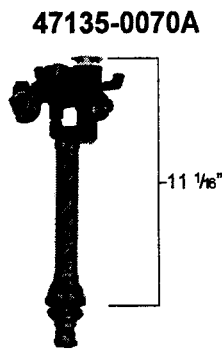

738051-0070A

BACKFLOW PREVENTER ASSEMBLY

47049-0700

NO.	DESCRIPTION	PART NO.
1	Chain Retainer	73389-07
2	Chain	73388-07
3	Grommet	73387-07
3A	Lift Chain S/A	8321-07
4	Actuating Unit	4A
4A	Actuating Unit S/A	73380-07
6	Seat Disc	33643-07
7	Screws	33333-07
8	Retainer	33466-07
9	Body S/A	47049-07
10	Seal	33410-07
11	Compression Plate	33412-07

33611-0020A

Plumbing Parts Depot
800-448-8977

MODEL 2003

(LUXOR WITH VENT)

- | | | |
|--------------------|---|-------------------------|
| 1. AS 47135-0070A | - | Water Control With Vent |
| 2. AS 738051-0070A | - | Backflow Preventer |
| 3. AS 738049-0070A | - | Vent-Away Assembly |
| 4. AS 47049-0700 | - | Flush Valve |
| 5. AS 33628-0020A | - | Actuator Button |
| 6. AS 33409-0070A | - | Paddle Lever Only |

WATER CONTROL

BACKFLOW PREVENTER ASSEMBLY

VENT-AWAY TRIM ASSEMBLY

REPAIR PARTS	DESCRIPTION	PART NUMBER	
Water Control Assembly (less Float Ball)	Plunger Repair Kit	12981-0070A	
	Float Ball	47229-0070A	
	Float Rod	73014-0070A	
	Lever Assembly with Screws	10551-0070A	
	Water Control Mounting Kit	47298-0070A	
	Supply Coupling Kit	47050-0070A	
	With Vent-Away 47135-0070A	Refill Tube, non-Vent	70450-0070A
		Vacuum Breaker Kit	67651-0070A
		Diverter Stem Kit	67652-0070A
		Diverter Valve Kit	67653-0070A
		Volume Regulator Kit	10765-0070A
		Supply Tube	33626-0070A
		Refill Tube	72541-0070A
		Male Elbow	33252-0070A
Backflow Preventer Assembly (Includes Paddle Lever)	With Vent-Away	738051-0070A	
Vent-Away Trim Assembly	Ventilator Assembly (includes Discharge Tube Assembly and Mounting Elbow)	738049-0070A	
	Male Elbow	33252-0070A	
	Discharge Tube Assembly	47054-0070A	
	Vacuum Tube	33457-0070A	
	Actuator Button	33628-0020A	
	Flush Valve	47049-0700	