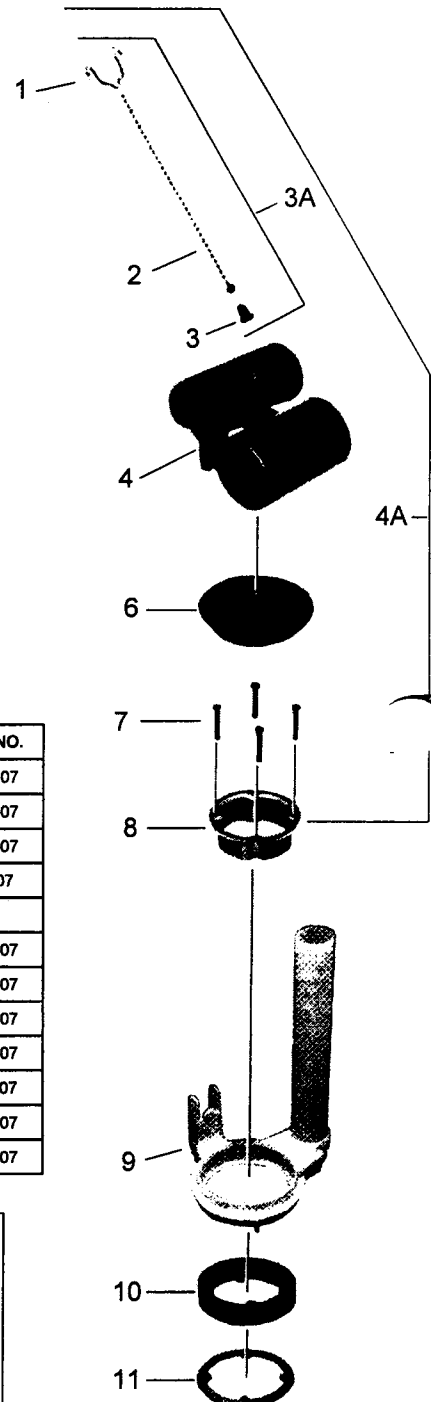

33611-0020A

Plumbing Parts Depot
800-448-8977