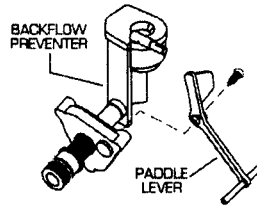

BACKFLOW PREVENTER ASSEMBLY

33628-0020A