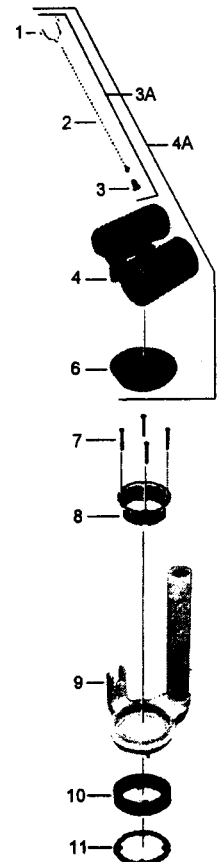

47136-0070A

47136-0070A Water Control Assembly
(Less Float Ball)

Float Ball # 47229-0070A Not Included

NO.	DESCRIPTION	PART NO.
1	Plunger Repair Kit	12981-0070A
2	Float Rod	73014-0070A
3	Lever Assembly W/Screws	10551-0070A
4	Volume Regulator Kit	10765-0070A
5	Refill Tube Non-Vent	70450-0070A
6	Water Control Mounting Kit	47398-0070A
7	Supply Coupling Kit	47050-0070A

738051-0070A

BACKFLOW PREVENTER ASSEMBLY

47049-0700

NO.	DESCRIPTION	PART NO.
1	Chain Retainer	73389-07
2	Chain	73388-07
3	Grommet	73387-07
3A	Lift Chain S/A	8321-07
4	Actuating Unit	4A
4A	Actuating Unit S/A	73380-07
6	Seat Disc	33643-07
7	Screws	33333-07
8	Retainer	33466-07
9	Body S/A	47049-07
10	Seal	33410-07
11	Compression Plate	33412-07

47135-0070A

47049-0700

REPAIR PARTS	DESCRIPTION	PART NUMBER	
Water Control Assembly (less Float Ball)	Plunger Repair Kit	12981-0070A	
	Float Ball	47229-0070A	
	Float Rod	73014-0070A	
	Lever Assembly with Screws	10551-0070A	
	Water Control Mounting Kit	47298-0070A	
	Supply Coupling Kit	47050-0070A	
	With Vent-Away 47135-0070A	Refill Tube, non-Vent	70450-0070A
		Vacuum Breaker Kit	67651-0070A
		Diverter Stem Kit	67652-0070A
		Diverter Valve Kit	67653-0070A
		Volume Regulator Kit	10765-0070A
		Supply Tube	33626-0070A
		Refill Tube	72541-0070A
	Male Elbow	33252-0070A	
Backflow Preventer Assembly (Includes Paddle Lever)	With Vent-Away	738051-0070A	
Vent-Away Trim Assembly	Ventilator Assembly (includes Discharge Tube Assembly and Mounting Elbow)	738049-0070A	
	Male Elbow	33252-0070A	
	Discharge Tube Assembly	47054-0070A	
	Vacuum Tube	33457-0070A	
	Actuator Button	33628-0020A	
Flush Valve	47049-0700		

NO.	DESCRIPTION	PART NO.
1	Chain Retainer	73389-07
2	Chain	73388-07
3	Grommet	73387-07
3A	Lift Chain S/A	8321-07
4	Actuating Unit	** KIT ONLY **
4A	Actuating Unit S/A	73380-07
6	Seat Disc	33643-07
7	Screws	33333-07
8	Retainer	33466-07
9	Body S/A	** KIT ONLY **
10	Seal	33410-07
11	Compression Plate	33412-07