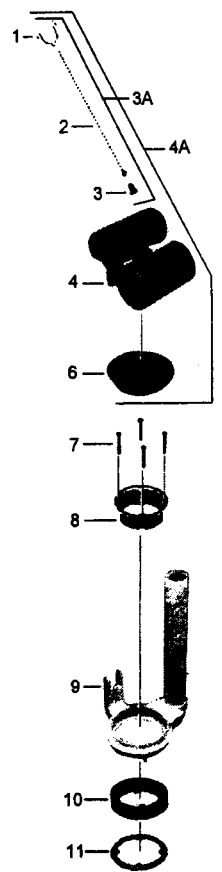

47136-0070A

47136-0070A Water Control Assembly
(Less Float Ball)

Float Ball # 47229-0070A Not Included

NO.	DESCRIPTION	PART NO.
1	Plunger Repair Kit	12981-0070A
2	Float Rod	73014-0070A
3	Lever Assembly W/Screws	10551-0070A
4	Volume Regulator Kit	10765-0070A
5	Refill Tube Non-Vent	70450-0070A
6	Water Control Mounting Kit	47398-0070A
7	Supply Coupling Kit	47050-0070A

738051-0070A

BACKFLOW PREVENTER ASSEMBLY

47049-0700

NO.	DESCRIPTION	PART NO.
1	Chain Retainer	73389-07
2	Chain	73388-07
3	Grommet	73387-07
3A	Lift Chain S/A	8321-07
4	Actuating Unit	4A
4A	Actuating Unit S/A	73380-07
6	Seat Disc	33643-07
7	Screws	33333-07
8	Retainer	33466-07
9	Body S/A	47049-07
10	Seal	33410-07
11	Compression Plate	33412-07

WATER CONTROL

BACKFLOW PREVENTER ASSEMBLY

VENT-AWAY TRIM ASSEMBLY

REPAIR PARTS	DESCRIPTION	PART NUMBER	
Water Control Assembly (less Float Ball)	Plunger Repair Kit	12981-0070A	
	Float Ball	47229-0070A	
	Float Rod	73014-0070A	
	Lever Assembly with Screws	10551-0070A	
	Water Control Mounting Kit	47298-0070A	
	Supply Coupling Kit	47050-0070A	
	With Vent-Away 47135-0070A	Refill Tube, non-Vent	70450-0070A
		Vacuum Breaker Kit	67651-0070A
		Diverter Stem Kit	67652-0070A
		Diverter Valve Kit	67653-0070A
		Volume Regulator Kit	10765-0070A
		Supply Tube	33626-0070A
		Refill Tube	72541-0070A
		Male Elbow	33252-0070A
Backflow Preventer Assembly (Includes Paddle Lever)	With Vent-Away	738051-0070A	
Vent-Away Trim Assembly	Ventilator Assembly (includes Discharge Tube Assembly and Mounting Elbow)	738049-0070A	
	Male Elbow	33252-0070A	
	Discharge Tube Assembly	47054-0070A	
	Vacuum Tube	33457-0070A	
	Actuator Button	33628-0020A	
	Flush Valve	47049-0700	

47049-0700

NO.	DESCRIPTION	PART NO.
1	Chain Retainer	73389-07
2	Chain	73388-07
3	Grommet	73387-07
3A	Lift Chain S/A	8321-07
4	Actuating Unit	** KIT ONLY **
4A	Actuating Unit S/A	73380-07
6	Seat Disc	33643-07
7	Screws	33333-07
8	Retainer	33466-07
9	Body S/A	** KIT ONLY **
10	Seal	33410-07
11	Compression Plate	33412-07