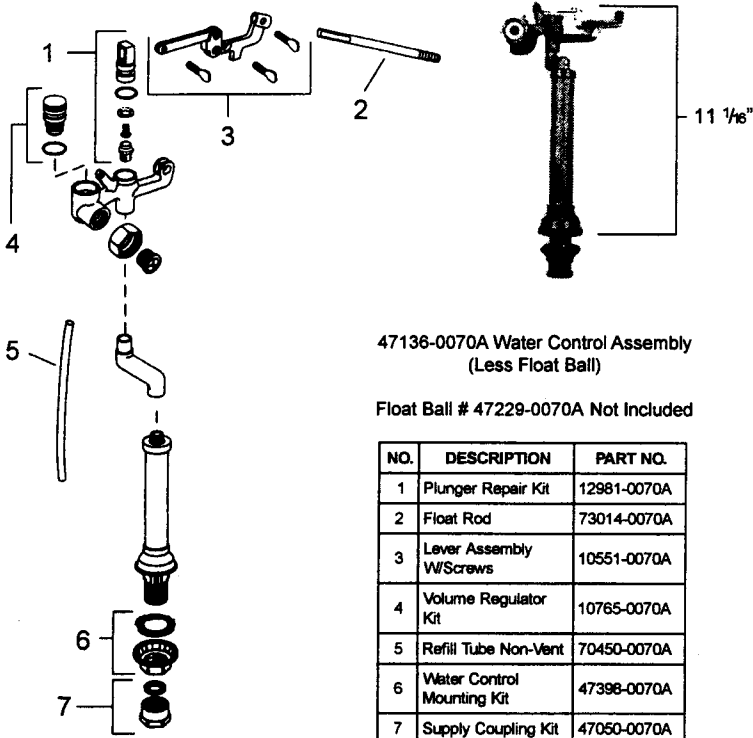

47136-0070A

47136-0070A Water Control Assembly
(Less Float Ball)

Float Ball # 47229-0070A Not Included

NO.	DESCRIPTION	PART NO.
1	Plunger Repair Kit	12981-0070A
2	Float Rod	73014-0070A
3	Lever Assembly W/Screws	10551-0070A
4	Volume Regulator Kit	10765-0070A
5	Refill Tube Non-Vent	70450-0070A
6	Water Control Mounting Kit	47398-0070A
7	Supply Coupling Kit	47050-0070A

738051-0070A

BACKFLOW PREVENTER ASSEMBLY

47049-0700

NO.	DESCRIPTION	PART NO.
1	Chain Retainer	73389-07
2	Chain	73388-07
3	Grommet	73387-07
3A	Lift Chain S/A	8321-07
4	Actuating Unit	4A
4A	Actuating Unit S/A	73380-07
6	Seat Disc	33643-07
7	Screws	33333-07
8	Retainer	33466-07
9	Body S/A	47049-07
10	Seal	33410-07
11	Compression Plate	33412-07

WATER CONTROL

BACKFLOW PREVENTER ASSEMBLY

VENT-AWAY TRIM ASSEMBLY

REPAIR PARTS	DESCRIPTION	PART NUMBER	
Water Control Assembly (less Float Ball)	Plunger Repair Kit	12981-0070A	
	Float Ball	47229-0070A	
	Float Rod	73014-0070A	
	Lever Assembly with Screws	10551-0070A	
	Water Control Mounting Kit	47298-0070A	
	Supply Coupling Kit	47050-0070A	
	With Vent-Away 47135-0070A	Refill Tube, non-Vent	70450-0070A
		Vacuum Breaker Kit	67651-0070A
		Diverter Stem Kit	67652-0070A
		Diverter Valve Kit	67653-0070A
		Volume Regulator Kit	10765-0070A
		Supply Tube	33626-0070A
		Refill Tube	72541-0070A
		Male Elbow	33252-0070A
Backflow Preventer Assembly (Includes Paddle Lever)	With Vent-Away	738051-0070A	
Vent-Away Trim Assembly	Ventilator Assembly (includes Discharge Tube Assembly and Mounting Elbow)	738049-0070A	
	Male Elbow	33252-0070A	
	Discharge Tube Assembly	47054-0070A	
	Vacuum Tube	33457-0070A	
	Actuator Button	33628-0020A	
	Flush Valve	47049-0700	

47049-0700

NO.	DESCRIPTION	PART NO.
1	Chain Retainer	73389-07
2	Chain	73388-07
3	Grommet	73387-07
3A	Lift Chain S/A	8321-07
4	Actuating Unit	** KIT ONLY **
4A	Actuating Unit S/A	73380-07
6	Seat Disc	33643-07
7	Screws	33333-07
8	Retainer	33466-07
9	Body S/A	** KIT ONLY **
10	Seal	33410-07
11	Compression Plate	33412-07