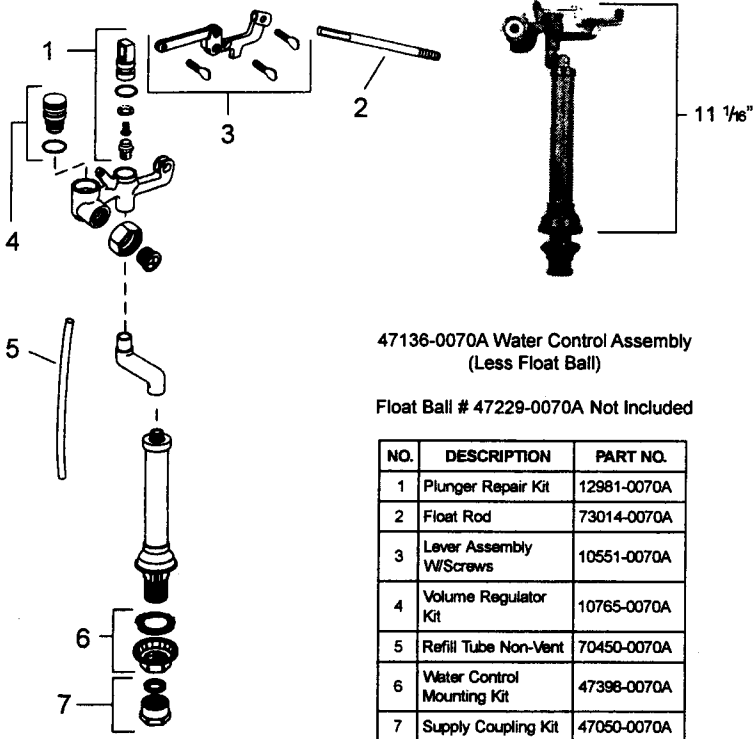

47136-0070A

47136-0070A Water Control Assembly
(Less Float Ball)

Float Ball # 47229-0070A Not Included

NO.	DESCRIPTION	PART NO.
1	Plunger Repair Kit	12981-0070A
2	Float Rod	73014-0070A
3	Lever Assembly W/Screws	10551-0070A
4	Volume Regulator Kit	10765-0070A
5	Refill Tube Non-Vent	70450-0070A
6	Water Control Mounting Kit	47398-0070A
7	Supply Coupling Kit	47050-0070A

738051-0070A

BACKFLOW PREVENTER ASSEMBLY

47049-0700

NO.	DESCRIPTION	PART NO.
1	Chain Retainer	73389-07
2	Chain	73388-07
3	Grommet	73387-07
3A	Lift Chain S/A	8321-07
4	Actuating Unit	4A
4A	Actuating Unit S/A	73380-07
6	Seat Disc	33643-07
7	Screws	33333-07
8	Retainer	33466-07
9	Body S/A	47049-07
10	Seal	33410-07
11	Compression Plate	33412-07

33611-0020A

Plumbing Parts Depot
800-448-8977

MODEL 2003

(LUXOR WITH VENT)

- | | | |
|--------------------|---|-------------------------|
| 1. AS 47135-0070A | - | Water Control With Vent |
| 2. AS 738051-0070A | - | Backflow Preventer |
| 3. AS 738049-0070A | - | Vent-Away Assembly |
| 4. AS 47049-0700 | - | Flush Valve |
| 5. AS 33628-0020A | - | Actuator Button |
| 6. AS 33409-0070A | - | Paddle Lever Only |

NO.	DESCRIPTION	PART NO.
1	Chain Retainer	73389-07
2	Chain	73388-07
3	Grommet	73387-07
3A	Lift Chain S/A	8321-07
4	Actuating Unit	** KIT ONLY **
4A	Actuating Unit S/A	73380-07
6	Seat Disc	33643-07
7	Screws	33333-07
8	Retainer	33466-07
9	Body S/A	** KIT ONLY **
10	Seal	33410-07
11	Compression Plate	33412-07