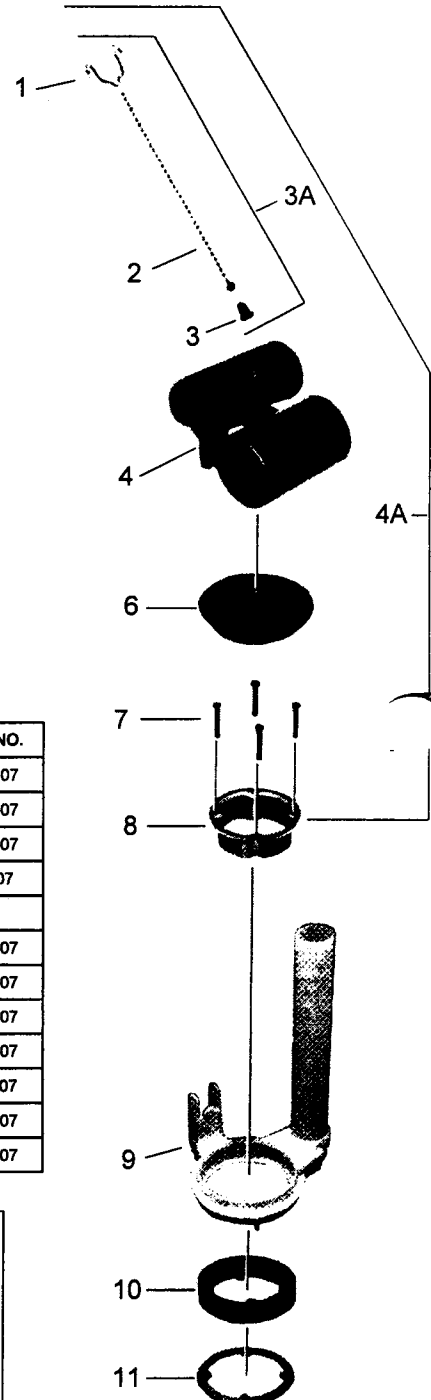

47136-0070A

47136-0070A Water Control Assembly
(Less Float Ball)

Float Ball # 47229-0070A Not Included

NO.	DESCRIPTION	PART NO.
1	Plunger Repair Kit	12981-0070A
2	Float Rod	73014-0070A
3	Lever Assembly W/Screws	10551-0070A
4	Volume Regulator Kit	10765-0070A
5	Refill Tube Non-Vent	70450-0070A
6	Water Control Mounting Kit	47398-0070A
7	Supply Coupling Kit	47050-0070A

738051-0070A

BACKFLOW PREVENTER ASSEMBLY

47049-0700

NO.	DESCRIPTION	PART NO.
1	Chain Retainer	73389-07
2	Chain	73388-07
3	Grommet	73387-07
3A	Lift Chain S/A	8321-07
4	Actuating Unit	4A
4A	Actuating Unit S/A	73380-07
6	Seat Disc	33643-07
7	Screws	33333-07
8	Retainer	33466-07
9	Body S/A	47049-07
10	Seal	33410-07
11	Compression Plate	33412-07

33611-0020A

Plumbing Parts Depot
800-448-8977

MODEL 2003

(LUXOR WITH VENT)

- | | | |
|--------------------|---|-------------------------|
| 1. AS 47135-0070A | - | Water Control With Vent |
| 2. AS 738051-0070A | - | Backflow Preventer |
| 3. AS 738049-0070A | - | Vent-Away Assembly |
| 4. AS 47049-0700 | - | Flush Valve |
| 5. AS 33628-0020A | - | Actuator Button |
| 6. AS 33409-0070A | - | Paddle Lever Only |

NO.	DESCRIPTION	PART NO.
1	Chain Retainer	73389-07
2	Chain	73388-07
3	Grommet	73387-07
3A	Lift Chain S/A	8321-07
4	Actuating Unit	** KIT ONLY **
4A	Actuating Unit S/A	73380-07
6	Seat Disc	33643-07
7	Screws	33333-07
8	Retainer	33466-07
9	Body S/A	** KIT ONLY **
10	Seal	33410-07
11	Compression Plate	33412-07