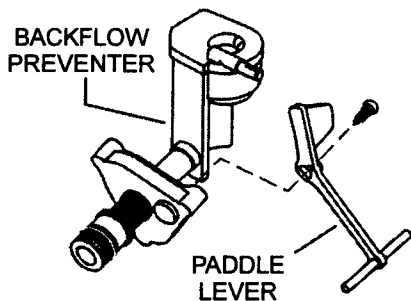

47136-0070A

47136-0070A Water Control Assembly
(Less Float Ball)

Float Ball # 47229-0070A Not Included

NO.	DESCRIPTION	PART NO.
1	Plunger Repair Kit	12981-0070A
2	Float Rod	73014-0070A
3	Lever Assembly W/Screws	10551-0070A
4	Volume Regulator Kit	10765-0070A
5	Refill Tube Non-Vent	70450-0070A
6	Water Control Mounting Kit	47398-0070A
7	Supply Coupling Kit	47050-0070A

738051-0070A

BACKFLOW PREVENTER ASSEMBLY

47049-0700

NO.	DESCRIPTION	PART NO.
1	Chain Retainer	73389-07
2	Chain	73388-07
3	Grommet	73387-07
3A	Lift Chain S/A	8321-07
4	Actuating Unit	4A
4A	Actuating Unit S/A	73380-07
6	Seat Disc	33643-07
7	Screws	33333-07
8	Retainer	33466-07
9	Body S/A	47049-07
10	Seal	33410-07
11	Compression Plate	33412-07