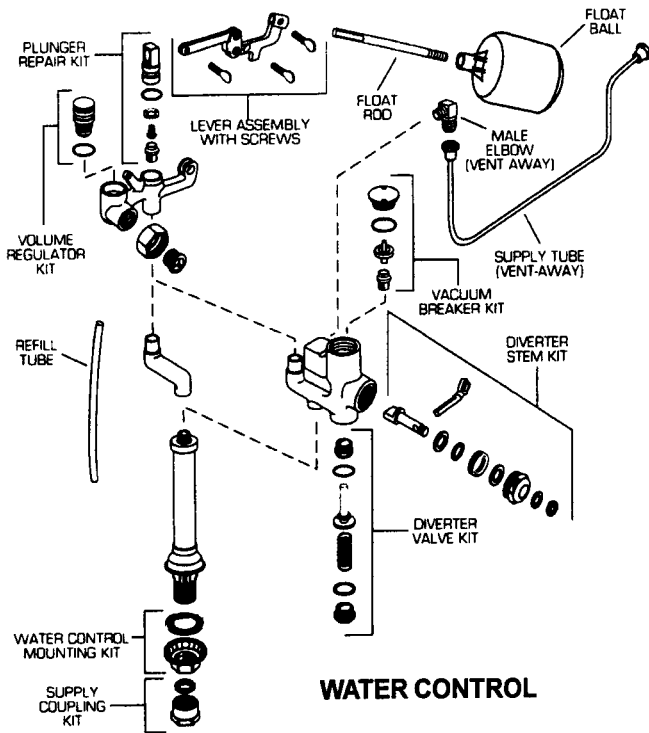

738051-0070A

BACKFLOW PREVENTER ASSEMBLY

47049-0700

NO.	DESCRIPTION	PART NO.
1	Chain Retainer	73389-07
2	Chain	73388-07
3	Grommet	73387-07
3A	Lift Chain S/A	8321-07
4	Actuating Unit	4A
4A	Actuating Unit S/A	73380-07
6	Seat Disc	33643-07
7	Screws	33333-07
8	Retainer	33466-07
9	Body S/A	47049-07
10	Seal	33410-07
11	Compression Plate	33412-07

33611-0020A

Plumbing Parts Depot
800-448-8977

MODEL 2003

(LUXOR WITH VENT)

- | | | |
|--------------------|---|-------------------------|
| 1. AS 47135-0070A | - | Water Control With Vent |
| 2. AS 738051-0070A | - | Backflow Preventer |
| 3. AS 738049-0070A | - | Vent-Away Assembly |
| 4. AS 47049-0700 | - | Flush Valve |
| 5. AS 33628-0020A | - | Actuator Button |
| 6. AS 33409-0070A | - | Paddle Lever Only |

47135-0070A

WATER CONTROL

738051-0070A

BACKFLOW PREVENTER ASSEMBLY

33628-0020A

LUXOR (VENTILATED)

738049-0070A

VENT-AWAY TRIM ASSEMBLY

47135-0070A

47049-0700

REPAIR PARTS	DESCRIPTION	PART NUMBER	
Water Control Assembly (less Float Ball)	Plunger Repair Kit	12981-0070A	
	Float Ball	47229-0070A	
	Float Rod	73014-0070A	
	Lever Assembly with Screws	10551-0070A	
	Water Control Mounting Kit	47298-0070A	
	Supply Coupling Kit	47050-0070A	
	With Vent-Away 47135-0070A	Refill Tube, non-Vent	70450-0070A
		Vacuum Breaker Kit	67651-0070A
		Diverter Stem Kit	67652-0070A
		Diverter Valve Kit	67653-0070A
		Volume Regulator Kit	10765-0070A
		Supply Tube	33626-0070A
		Refill Tube	72541-0070A
	Male Elbow	33252-0070A	
Backflow Preventer Assembly (Includes Paddle Lever)	With Vent-Away	738051-0070A	
Vent-Away Trim Assembly	Ventilator Assembly (includes Discharge Tube Assembly and Mounting Elbow)	738049-0070A	
	Male Elbow	33252-0070A	
	Discharge Tube Assembly	47054-0070A	
	Vacuum Tube	33457-0070A	
	Actuator Button	33628-0020A	
Flush Valve	47049-0700		