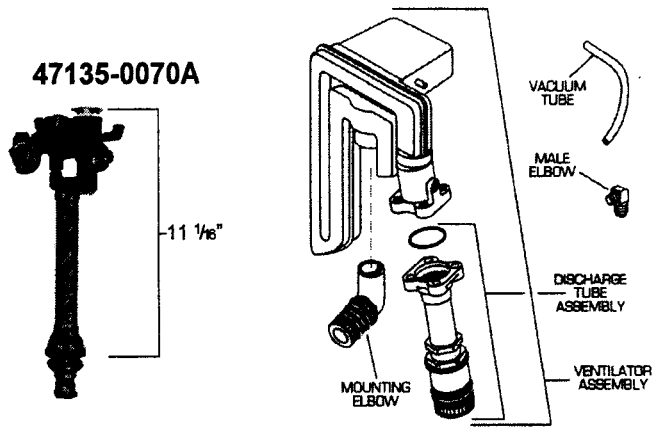

47135-0070A

WATER CONTROL

738051-0070A

BACKFLOW PREVENTER ASSEMBLY

33628-0020A

LUXOR (VENTILATED)

738049-0070A

VENT-AWAY TRIM ASSEMBLY

47135-0070A

47049-0700

REPAIR PARTS	DESCRIPTION	PART NUMBER	
Water Control Assembly (less Float Ball)	Plunger Repair Kit	12981-0070A	
	Float Ball	47229-0070A	
	Float Rod	73014-0070A	
	Lever Assembly with Screws	10551-0070A	
	Water Control Mounting Kit	47298-0070A	
	Supply Coupling Kit	47050-0070A	
	With Vent-Away 47135-0070A	Refill Tube, non-Vent	70450-0070A
		Vacuum Breaker Kit	67651-0070A
		Diverter Stem Kit	67652-0070A
		Diverter Valve Kit	67653-0070A
		Volume Regulator Kit	10765-0070A
		Supply Tube	33626-0070A
		Refill Tube	72541-0070A
	Male Elbow	33252-0070A	
Backflow Preventer Assembly (Includes Paddle Lever)	With Vent-Away	738051-0070A	
Vent-Away Trim Assembly	Ventilator Assembly (includes Discharge Tube Assembly and Mounting Elbow)	738049-0070A	
	Male Elbow	33252-0070A	
	Discharge Tube Assembly	47054-0070A	
	Vacuum Tube	33457-0070A	
	Actuator Button	33628-0020A	
Flush Valve	47049-0700		