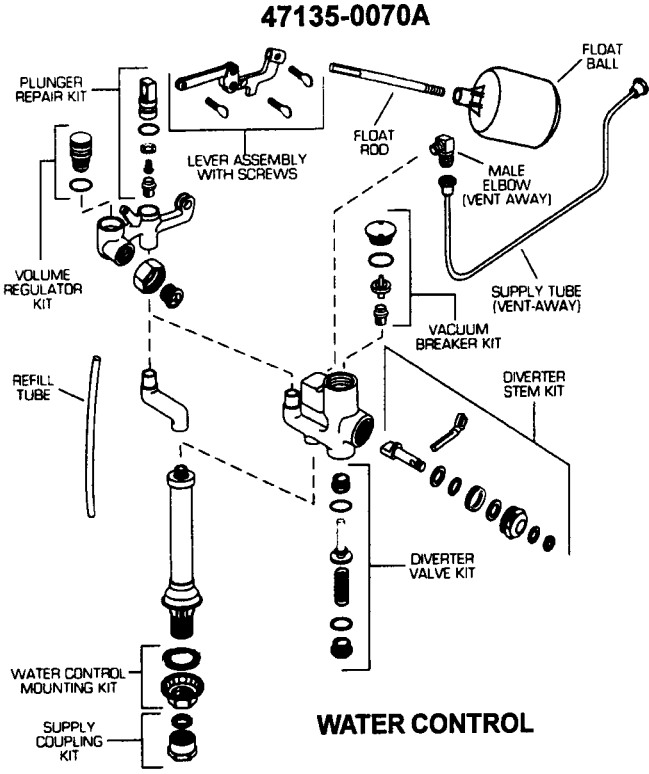

738051-0070A

BACKFLOW PREVENTER ASSEMBLY

47049-0700

NO.	DESCRIPTION	PART NO.
1	Chain Retainer	73389-07
2	Chain	73388-07
3	Grommet	73387-07
3A	Lift Chain S/A	8321-07
4	Actuating Unit	4A
4A	Actuating Unit S/A	73380-07
6	Seat Disc	33643-07
7	Screws	33333-07
8	Retainer	33466-07
9	Body S/A	47049-07
10	Seal	33410-07
11	Compression Plate	33412-07

33611-0020A

Plumbing Parts Depot
800-448-8977

MODEL 2003

(LUXOR WITH VENT)

- | | | |
|--------------------|---|-------------------------|
| 1. AS 47135-0070A | - | Water Control With Vent |
| 2. AS 738051-0070A | - | Backflow Preventer |
| 3. AS 738049-0070A | - | Vent-Away Assembly |
| 4. AS 47049-0700 | - | Flush Valve |
| 5. AS 33628-0020A | - | Actuator Button |
| 6. AS 33409-0070A | - | Paddle Lever Only |

WATER CONTROL

BACKFLOW PREVENTER ASSEMBLY

VENT-AWAY TRIM ASSEMBLY

REPAIR PARTS	DESCRIPTION	PART NUMBER	
Water Control Assembly (less Float Ball)	Plunger Repair Kit	12981-0070A	
	Float Ball	47229-0070A	
	Float Rod	73014-0070A	
	Lever Assembly with Screws	10551-0070A	
	Water Control Mounting Kit	47298-0070A	
	Supply Coupling Kit	47050-0070A	
	With Vent-Away 47135-0070A	Refill Tube, non-Vent	70450-0070A
		Vacuum Breaker Kit	67651-0070A
		Diverter Stem Kit	67652-0070A
		Diverter Valve Kit	67653-0070A
		Volume Regulator Kit	10765-0070A
		Supply Tube	33626-0070A
		Refill Tube	72541-0070A
		Male Elbow	33252-0070A
Backflow Preventer Assembly (Includes Paddle Lever)	With Vent-Away	738051-0070A	
Vent-Away Trim Assembly	Ventilator Assembly (includes Discharge Tube Assembly and Mounting Elbow)	738049-0070A	
	Male Elbow	33252-0070A	
	Discharge Tube Assembly	47054-0070A	
	Vacuum Tube	33457-0070A	
	Actuator Button	33628-0020A	
	Flush Valve	47049-0700	