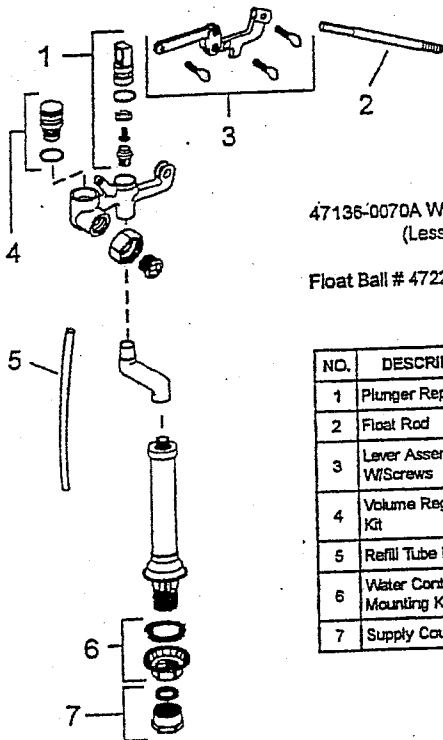

MODEL 2004 (CONCORD)

Plumbing Parts Depot
610-495-8790
www.ppd1.biz

1. AS 47136-0070A - Water Control Assembly
2. AS 738051-0070A - Backflow Preventer
3. AS 47049-0700 - Flush Valve
4. AS 33650-0300 - Actuator Button
5. AS 33409-0070A - Paddle Lever Only

Click on
"Red" box to
add parts to
shopping cart

47136-0070A

47136-0070A Water Control Assembly
(Less Float Ball)

Float Ball # 47229-0070A Not Included

NO.	DESCRIPTION	PART NO.
1	Plunger Repair Kit	12981-0070A
2	Float Rod	73014-0070A
3	Lever Assembly W/Screws	10551-0070A
4	Volume Regulator Kit	10765-0070A
5	Refill Tube Non-Vent	70450-0070A
6	Water Control Mounting Kit	47398-0070A
7	Supply Coupling Kit	47050-0070A

738051-0070A

BACKFLOW PREVENTER ASSEMBLY

47049-0700

NO.	DESCRIPTION	PART NO.
1	Chain Retainer	73389-07
2	Chain	73388-07
3	Grommet	73387-07
3A	Lift Chain S/A	8321-07
4	Actuating Unit	4A
4A	Actuating Unit S/A	73380-07
6	Seat Disc	33643-07
7	Screws	33333-07
8	Retainer	33466-07
9	Body S/A	47049-07
10	Seal	33410-07
11	Compression Plate	33412-07