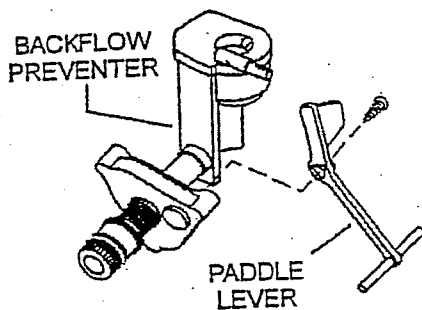

738051-0070A

BACKFLOW PREVENTER ASSEMBLY