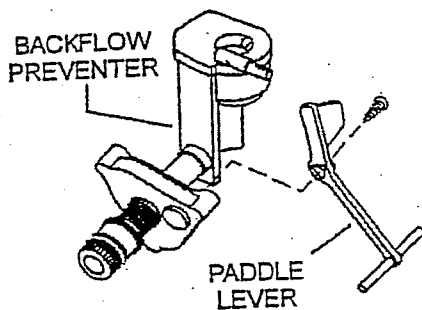

Click on
"Red" box to
add parts to
shopping cart

47136-0070A

47136-0070A Water Control Assembly
(Less Float Ball)

Float Ball # 47229-0070A Not Included

NO.	DESCRIPTION	PART NO.
1	Plunger Repair Kit	12981-0070A
2	Float Rod	73014-0070A
3	Lever Assembly W/Screws	10551-0070A
4	Volume Regulator Kit	10765-0070A
5	Refill Tube Non-Vent	70450-0070A
6	Water Control Mounting Kit	47398-0070A
7	Supply Coupling Kit	47050-0070A

738051-0070A

BACKFLOW PREVENTER ASSEMBLY

47049-0700

NO.	DESCRIPTION	PART NO.
1	Chain Retainer	73389-07
2	Chain	73388-07
3	Grommet	73387-07
3A	Lift Chain S/A	8321-07
4	Actuating Unit	4A
4A	Actuating Unit S/A	73380-07
6	Seat Disc	33643-07
7	Screws	33333-07
8	Retainer	33466-07
9	Body S/A	47049-07
10	Seal	33410-07
11	Compression Plate	33412-07