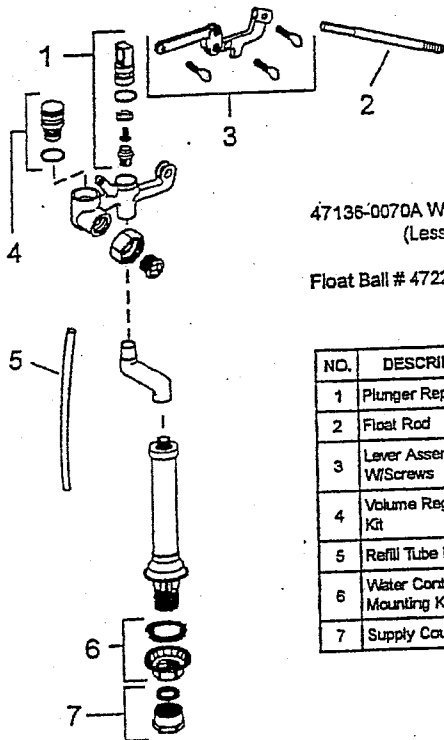

# MODEL 2004 (CONCORD)

Plumbing Parts Depot

www.ppd1.biz

1. AS 47136-0070A - Water Control Assembly
2. AS 738051-0070A - Backflow Preventer
3. AS 47049-0700 - Flush Valve
4. AS 33650-0300 - Actuator Button
5. AS 33409-0070A - Paddle Lever Only

## 47136-0070A

47136-0070A Water Control Assembly  
(Less Float Ball)

Float Ball # 47229-0070A Not Included

NO.	DESCRIPTION	PART NO.
1	Plunger Repair Kit	12981-0070A
2	Float Rod	73014-0070A
3	Lever Assembly W/Screws	10551-0070A
4	Volume Regulator Kit	10765-0070A
5	Refill Tube Non-Ventl	70450-0070A
6	Water Control Mounting Kit	47398-0070A
7	Supply Coupling Kit	47050-0070A

## 738051-0070A

BACKFLOW PREVENTER  
ASSEMBLY

## 47049-0700

NO.	DESCRIPTION	PART NO.
1	Chain Retainer	73389-07
2	Chain	73388-07
3	Grommet	73387-07
3A	Lift Chain S/A	8321-07
4	Actuating Unit	4A
4A	Actuating Unit S/A	73380-07
6	Seat Disc	33643-07
7	Screws	33333-07
8	Retainer	33466-07
9	Body S/A	47049-07
10	Seal	33410-07
11	Compression Plate	33412-07