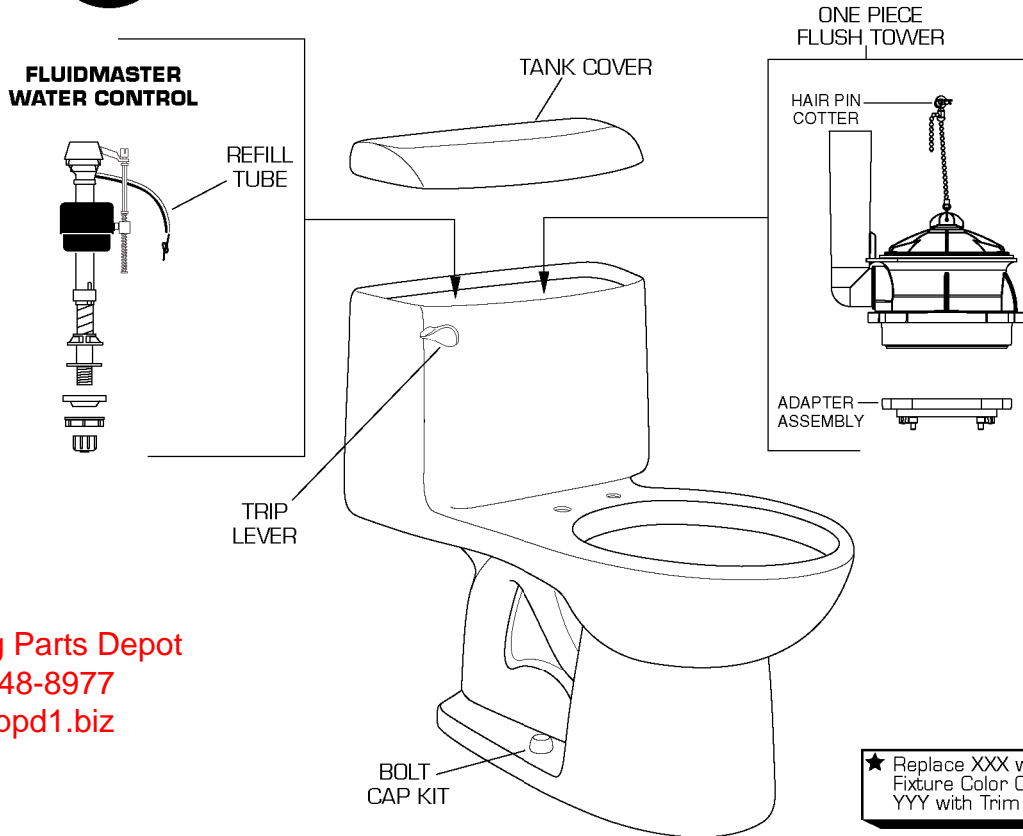

American Standard

CHAMPION®4
Flushing System

CHAMPION® 1 PIECE
MODEL NUMBER

2004 ELONGATED
2034 RIGHT HEIGHT™

Plumbing Parts Depot
800-448-8977
www.ppd1.biz

★ Replace XXX with Fixture Color Code, YYY with Trim Finish

DESCRIPTION	COMPONENT	PKG QTY
★ Champion®4 Chinaware Tank Cover	735105-XXX0A	1
★ Traditional Chinaware Tank Cover	738126-XXX0A	1
ORIGINAL EQUIPMENT REPAIR PARTS	PART NUMBER	PKG QTY
★ Champion®4 Trip Lever Assembly	738772-XXX0A	1
★ Traditional Trip Lever Assembly	738963-XXX0A	1
Champion®4 Water Control Assembly	738565-425.0070A	1
Champion®4 Valve Seal Kit	7301111-0070A	1
Champion®4 Flush Valve Assembly	3280.040-0070A	1
Champion®4 Adapter Assembly - Kit #247	738826-0070A	1
Champion®4 PVC Refill Tube	738570-1020A	1
Champion®4 Clevis Pin Assembly	738985-0070A	1
★ Bolt Cap Kit - #128	034783-XXX0A	1
★ Traditional Bolt Cap Kit	7301134-XXX0A	1
Refill Tube Clip	072989-0070A	1
★ Champion®4 Seat	5325.010.XXX	1
★ Traditional Seat	5260.012.XXX	1