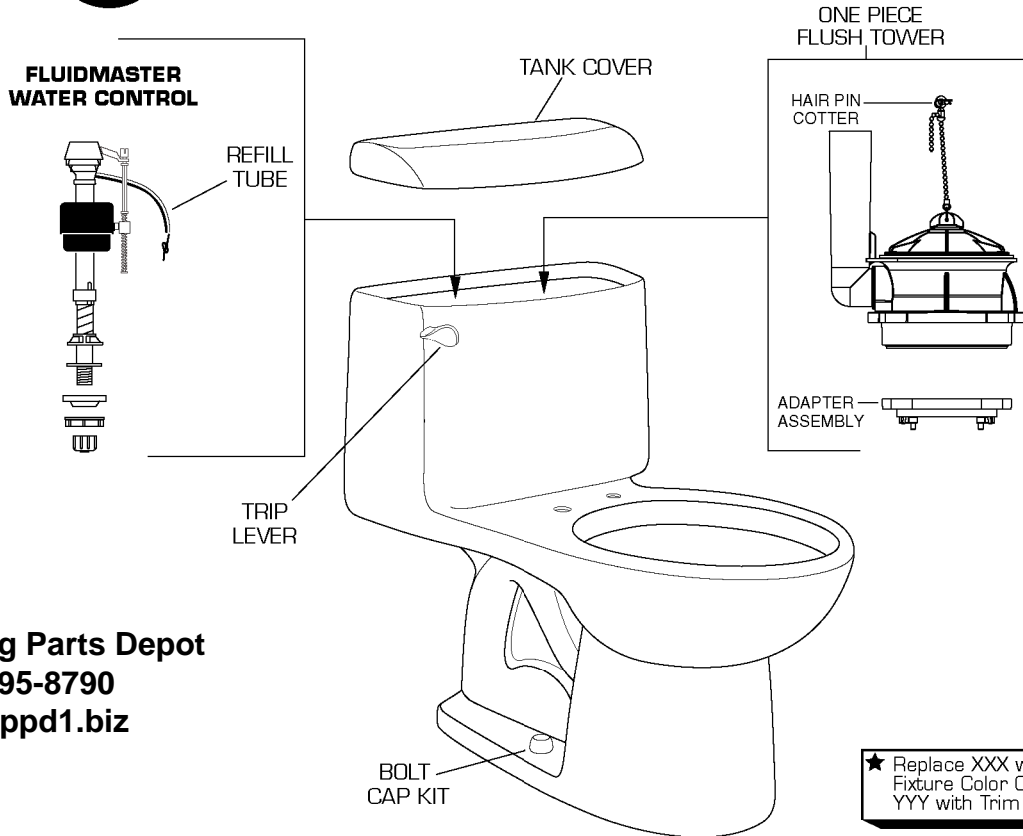

*American Standard*

**CHAMPION®4**  
Flushing System

**CHAMPION® 1 PIECE**  
**MODEL NUMBER**

**2004 ELONGATED**  
**2034 RIGHT HEIGHT™**

**Plumbing Parts Depot**  
**610-495-8790**  
**www.ppd1.biz**

★ Replace XXX with Fixture Color Code, YYY with Trim Finish

DESCRIPTION	COMPONENT	PKG QTY
★ Champion®4 Chinaware Tank Cover	735105-XXX0A	1
★ Traditional Chinaware Tank Cover	738126-XXX0A	1
ORIGINAL EQUIPMENT REPAIR PARTS	PART NUMBER	PKG QTY
★ Champion®4 Trip Lever Assembly	738772-XXX0A	1
★ Traditional Trip Lever Assembly	738963-XXX0A	1
Champion®4 Water Control Assembly	738565-425.0070A	1
Champion®4 Valve Seal Kit	7301111-0070A	1
Champion®4 Flush Valve Assembly	3280.040-0070A	1
Champion®4 Adapter Assembly - Kit #247	738826-0070A	1
Champion®4 PVC Refill Tube	738570-1020A	1
Champion®4 Clevis Pin Assembly	738985-0070A	1
★ Bolt Cap Kit - #128	034783-XXX0A	1
★ Traditional Bolt Cap Kit	7301134-XXX0A	1
Refill Tube Clip	072989-0070A	1
★ Champion®4 Seat	5325.010.XXX	1
★ Traditional Seat	5260.012.XXX	1