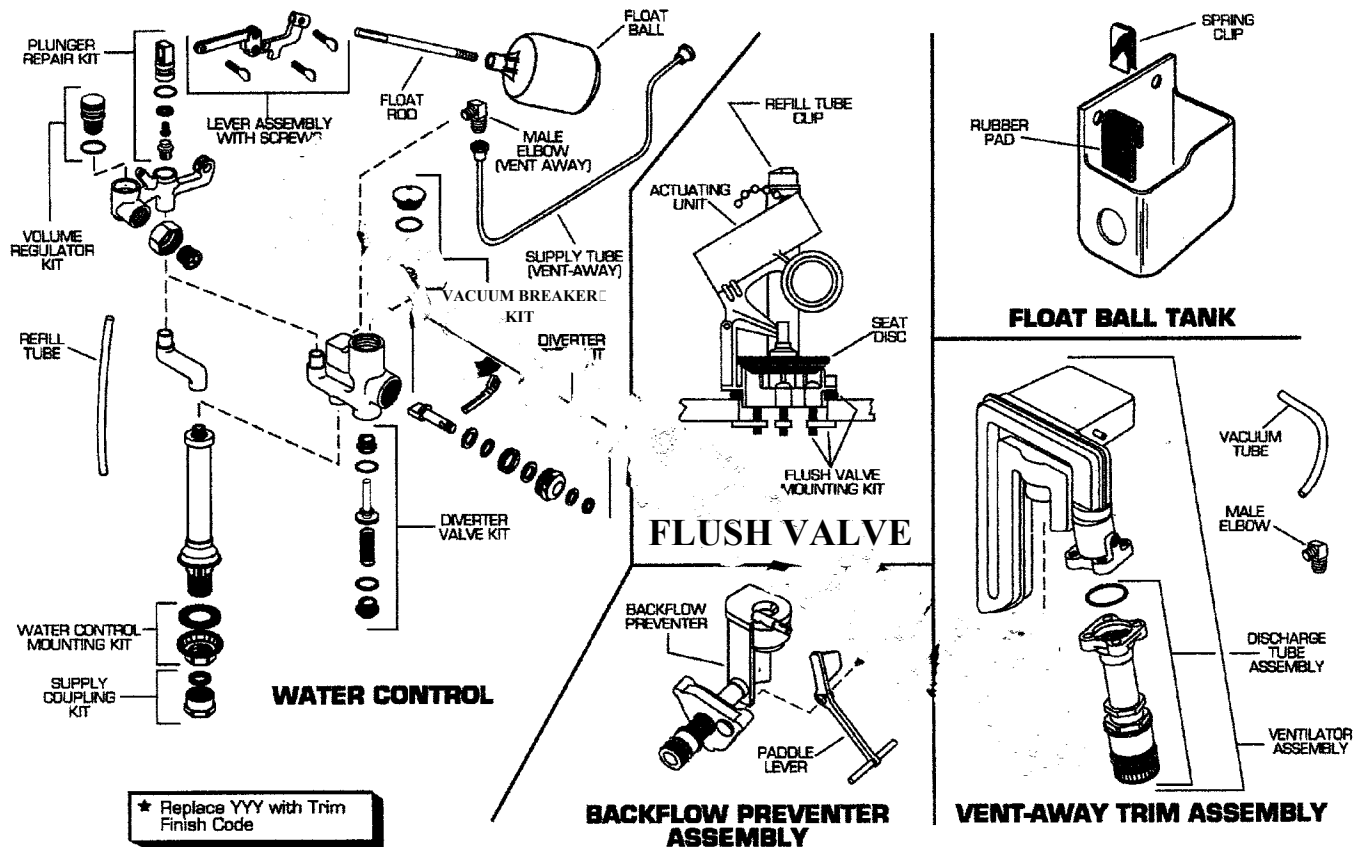

American Standard

ROMA TOILET TANK TRIM

Plumbing Parts Depot

REPAIR PARTS	DESCRIPTION	PART NUMBER	PKG QTY	
Water Control Assembly (less Float Ball) Non-Vent: 047136-0070A With Vent-Away: 047135-0070A	Plunger Repair Kit	012981-0070A	1	
	Float Ball	047229-0070A	1	
	Float Rod	073014-0070A	1	
	Lever Assembly with Screws	010551-0070A	1	
	Water Control Mounting Kit	047398-0070A	1	
	Supply Coupling Kit	047050-0070A	1	
	Refill Tube, non-Vent	070450-0070A	1	
	Vacuum Breaker Kit	067651-0070A	1	
	Diverter Stem Kit	067652-0070A	1	
	Diverter Valve Kit	067653-0070A	1	
	Volume Regulator Kit	010765-0070A	1	
	Supply Tube	Vent-Away Components	033626-0070A	1
	Refill Tube		072541-0070A	1
	Male Elbow		033252-0070A	1
	Flush Valve 047138-0070A	Actuating Unit w/Seat, Disc, Chain	073380-0070A	1
Flush Valve Mounting Kit		047397-0070A	1	
Backflow Preventer Assembly (Includes Paddle Lever)	Seat Disc	033643-0070A	1	
	Refill Tube Clip	011190-0070A	1	
	Non-Vent	738050-0070A	1	
Vent-Away Trim Assembly	With Vent-Away	738051-0070A	1	
	Ventilator Assembly (includes Discharge Tube Assy. & Mtg. Elbow)	738049-0070A	1	
	Male Elbow	033252-0070A	1	
	Discharge Tube Assembly	047054-0070A	1	
Float Ball Tank 047159-0070A	Vacuum Tube	033457-0070A	1	
	Spring Clip	047160-0070A	1	
	Rubber Pad	047161-0070A	1	
Actuator Button (not shown) Non-Vent 033611-YYYQA * With Vent-Away 033628-YYYQA *	Hook and Clevis	033625-0070A	1	