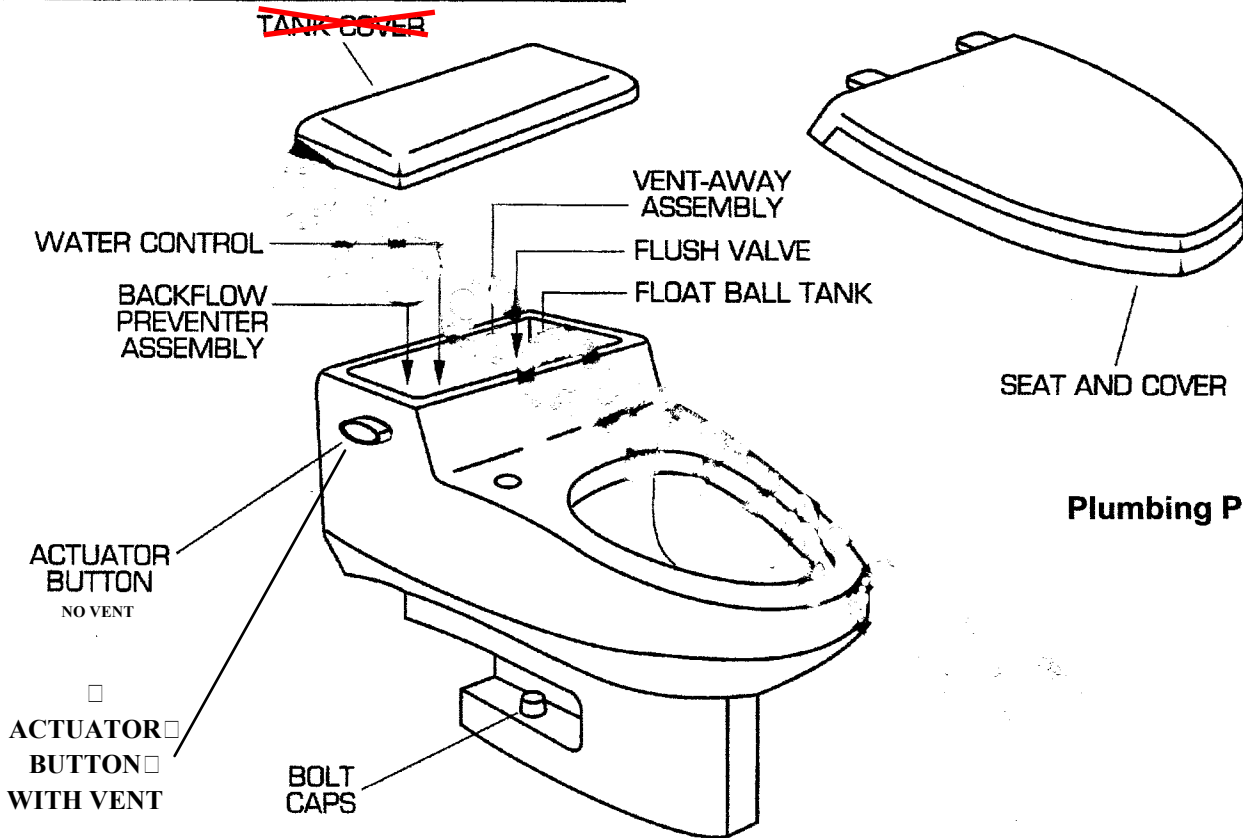

ROMA TOILET

MODEL NUMBERS

American Standard

2009.017/2009.115 WITH VENT-AWAY
2009.026/2009.125 LESS VENT-AWAY

Plumbing Parts Depot

DESCRIPTION	COMPONENT	PKG QTY
★ Tank Cover	735001-400.XXX	1
★ Seat	5330.857.XXX	1
Tank Cover (Roma Gold)	735001-401	1
DESCRIPTION	PART NUMBER	PKG QTY
★ Bolt Cap Kit	034778-XXX0A	2
Water Control w/Vent-Away (less Float Ball)	047135-0070A	1
Water Control l/Vent-Away (less Float Ball)	047136-0070A	1
Flush Valve	047138-0070A	1
★ Actuator Button less Vent-Away	033611-YY0A	1
★ Actuator Button with Vent-Away	033628-YY0A	1
Backflow Preventer Assembly less Vent	See Page I-5	1
Backflow Preventer Assembly with Vent	See Page I-5	1
Vent-Away Assembly complete	033492-0070A	1
Float Ball Tank, complete	047159-0070A	1
NOT SHOWN:		
1/2" Supply Chrome Plated w/Stop and Escutcheon (less nipple to wall)	034790-0020A	1
1/2" Supply Gold Plated w/ Stop and Escutcheon (with nipple to wall)	034791-0940A	1

★ Replace XXX with Fixture Color Code, YYY with Trim Finish

▷ FOR COMPONENT PART ORDERING SEE CURRENT PRODUCT SELECTOR AND PRICING GUIDE.