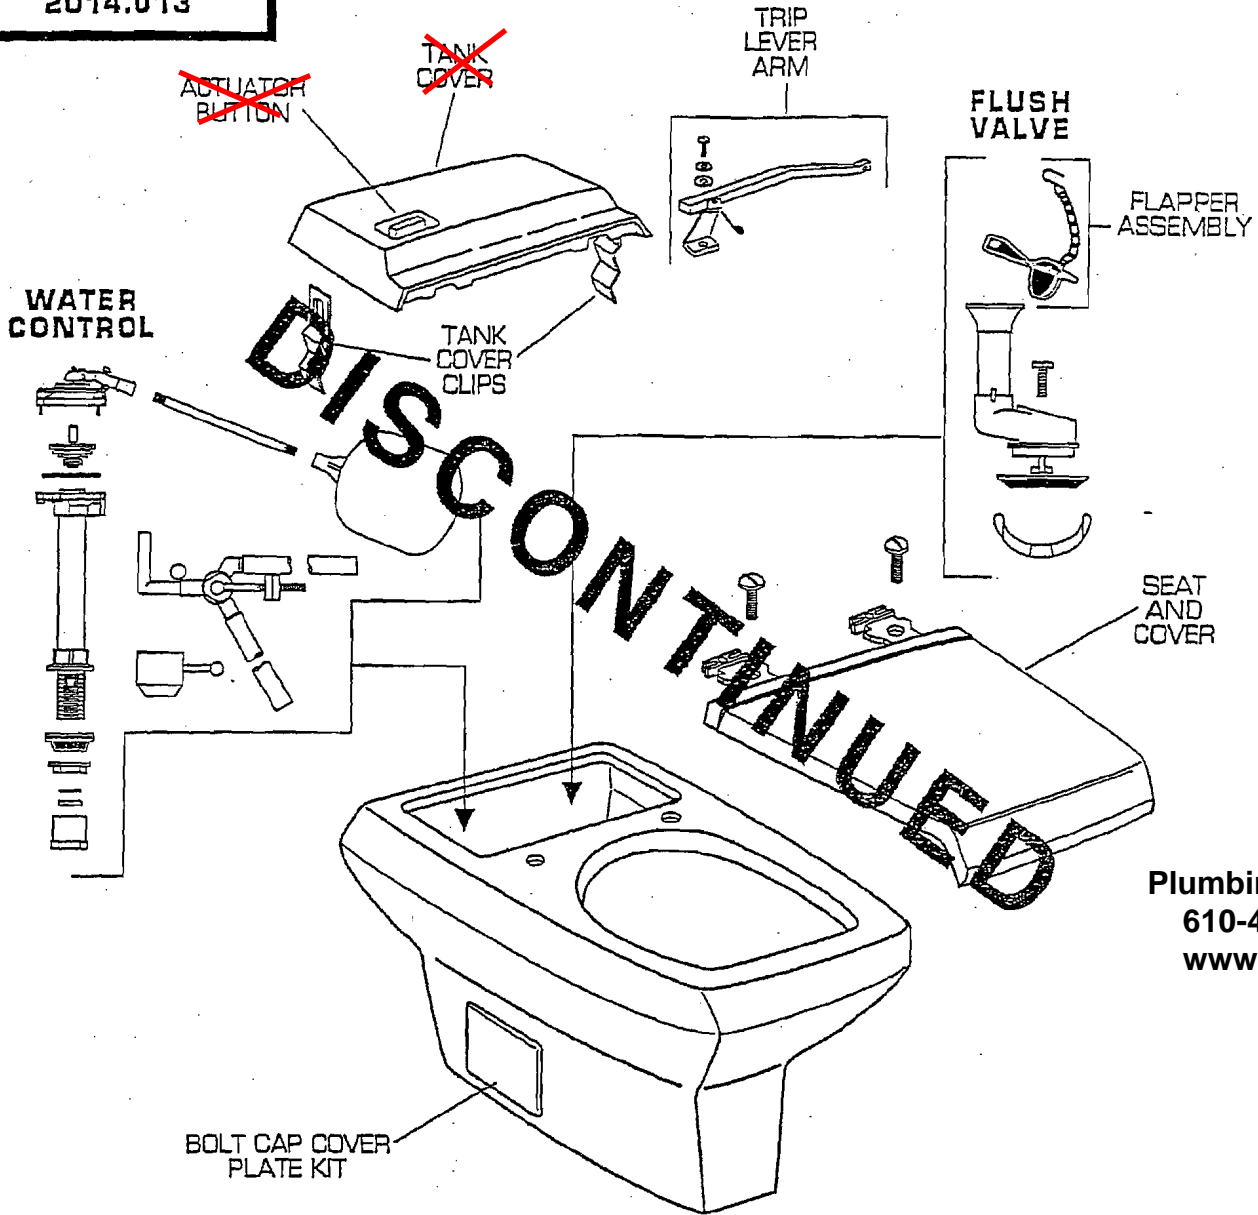

# GALLERIA TOILET

MODEL NUMBER

2014.013

*American Standard*

Plumbing Parts Depot  
610-495-8790  
www.ppd1.biz

DESCRIPTION	▷ COMPONENT	PKG QTY
* <del>Tank Cover</del>	<del>730110-400.XXX</del>	1
* <del>Seat and Cover</del>	<del>5950.024.XXX</del>	1
DESCRIPTION	PART NUMBER	PKG QTY
Trip Lever Arm Assembly	047395-0070A	1
* Bolt Cap Cover Plate Kit	034785-XXX0A	2
Tank Cover Clip	034786-0070A	2
* <del>Actuator Button</del>	<del>034787-XXX0A</del>	1
Water Control (with Float Ball)	047172-0070A	1
Flush Valve	047173-0070A	1
Flapper Assembly	047146-0070A	1

▷ FOR COMPONENT PART ORDERING SEE CURRENT PRODUCT SELECTOR AND PRICING GUIDE.

★ Replace XXX with Fixture Color Code