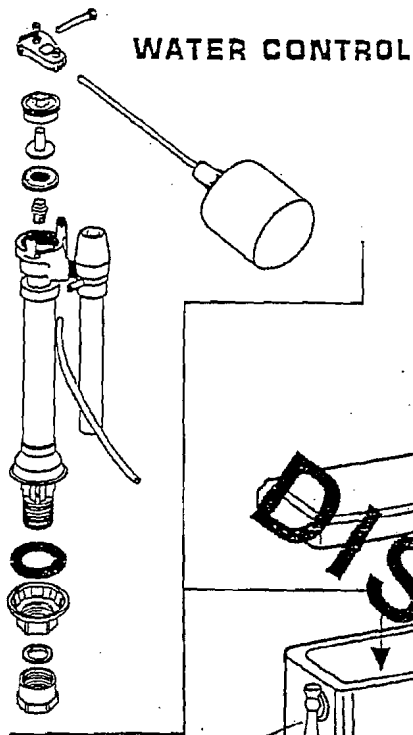

TRIP LEVER

Plumbing Parts Depot

www.ppd1.biz

610-495-8790

HERITAGE TOILET

MODEL NUMBER

2031.016

American Standard

WATER CONTROL