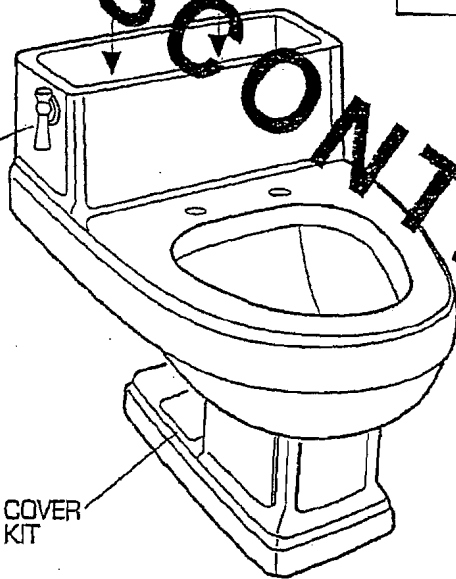

FLUSH VALVE

Click on "Red" box to add parts to shopping cart

TANK COVER

**DISCONTINUED**

TRIP LEVER

BOLT CAP COVER PLATE KIT

SEAT POST MOUNTING KIT

SEAT AND COVER INCLUDES MOUNTING KIT

DESCRIPTION	▷ COMPONENT	PKG QTY
★ Tank Cover	735013-400.XXX	1
★ Seat and Cover	5357.016.XXX	1
DESCRIPTION	PART NUMBER	PKG QTY
★ Bolt Cap Cover Plate Kit	047227-XXX0A	2
Water Control Assy (with Float Ball)	047174-0070A	1
Flush Valve	047230-0070A	1
★ Trip Lever	047231-YYY0A	1
★ Seat Post Mounting Kit	047234-XXX0A	1
Seat Disc	033643-0070A	1