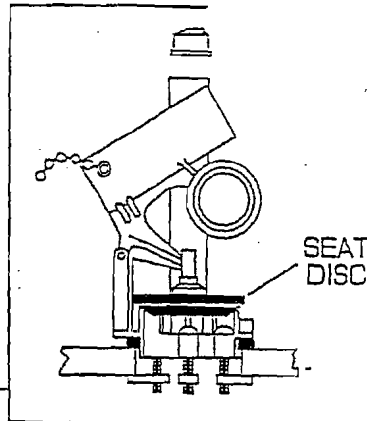

FLUSH VALVE

Click on "Red" box to add parts to shopping cart

TANK COVER

**DISCONTINUED**

TRIP LEVER

BOLT CAP COVER PLATE KIT

SEAT POST MOUNTING KIT

SEAT AND COVER INCLUDES MOUNTING KIT

DESCRIPTION	▷ COMPONENT	PKG QTY
★ Tank Cover	735013-400.XXX	1
★ Seat and Cover	5357.016.XXX	1
DESCRIPTION	PART NUMBER	PKG QTY
★ Bolt Cap Cover Plate Kit	047227-XXX0A	2
Water Control Assy (with Float Ball)	047174-0070A	1
Flush Valve	047230-0070A	1
★ Trip Lever	047231-YYY0A	1
★ Seat Post Mounting Kit	047234-XXX0A	1
Seat Disc	033643-0070A	1