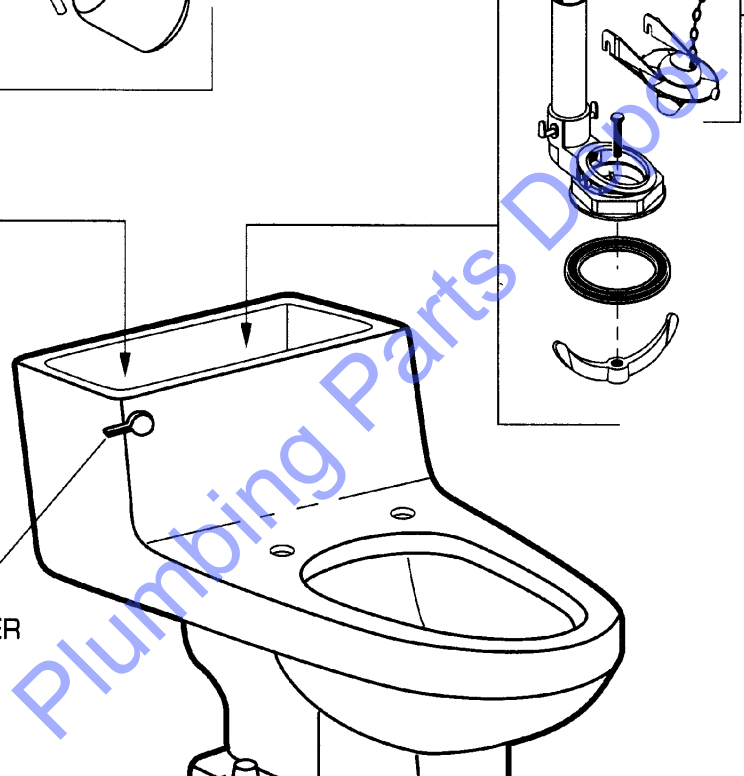

WATER CONTROL

TRIP LEVER

BOLT CAPS

TANK COVER

Tank covers not available
from Plumbing Parts Depot

FLUSH VALVE

FLAPPER
ASSEMBLY

★ Replace XXX with
Fixture Color Code,
YYY with Trim Finish

DESCRIPTION	COMPONENT	PKG QTY
★ Tank Cover	735027.400.XXX	1
DESCRIPTION	PART NUMBER	PKG QTY
★ Bolt Cap Kit	034783-XXX0A	2
Trip Lever	047123-0020A	1
Water Control Assy (with Float Ball)	738053-0070A	1
Flush Valve	738069-0070A	1
Flapper Assembly	738081-0070A	1

▷ FOR COMPONENT PART ORDERING SEE CURRENT PRODUCT SELECTOR AND PRICING GUIDE.

NEW LEXINGTON TOILET MODEL NUMBER

2037.100

American Standard

Plumbing Parts Depot

DESCRIPTION	COMPONENT	PKG QTY
★ Tank Cover	735004-400.XXX	1
★ Seat and Cover	5324.019XXX	1
★ Seat Post Mtg. Kit	760030-100.XXX	1
DESCRIPTION	PART NUMBER	PKG QTY
★ Bolt Cap Cover Plate Kit	034782-XXX0A	2
★ Actuator Button (Colors)	738100-XXX0A	1
★ Actuator Button (Finish)	738100-YYY0A	1
Water Control Assy (with Float Ball)	738103-0070A	1
Flush Valve	738109-0070A	1
Flapper Assembly	738151-0070A	1
Flush Valve Wrench	738304-0070A	1