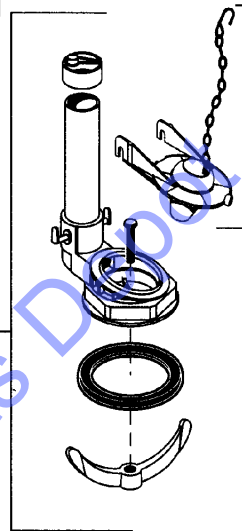

WATER CONTROL

TRIP LEVER

BOLT CAPS

TANK COVER

Tank covers not available
from Plumbing Parts Depot

FLUSH VALVE

FLAPPER
ASSEMBLY

★ Replace XXX with
Fixture Color Code,
YYY with Trim Finish

DESCRIPTION	COMPONENT	PKG QTY
★ Tank Cover	735027.400.XXX	1
DESCRIPTION	PART NUMBER	PKG QTY
★ Bolt Cap Kit	034783-XXX0A	2
Trip Lever	047123-0020A	1
Water Control Assy (with Float Ball)	738053-0070A	1
Flush Valve	738069-0070A	1
Flapper Assembly	738081-0070A	1

▷ FOR COMPONENT PART ORDERING SEE CURRENT PRODUCT SELECTOR AND PRICING GUIDE.

NEW LEXINGTON TOILET MODEL NUMBER

2037.100

American Standard

Plumbing Parts Depot

DESCRIPTION	COMPONENT	PKG QTY
★ Tank Cover	735004-400.XXX	1
★ Seat and Cover	5324.019XXX	1
★ Seat Post Mtg. Kit	760030-100.XXX	1
DESCRIPTION	PART NUMBER	PKG QTY
★ Bolt Cap Cover Plate Kit	034782-XXX0A	2
★ Actuator Button (Colors)	738100-XXX0A	1
★ Actuator Button (Finish)	738100-YYY0A	1
Water Control Assy (with Float Ball)	738103-0070A	1
Flush Valve	738109-0070A	1
Flapper Assembly	738151-0070A	1
Flush Valve Wrench	738304-0070A	1