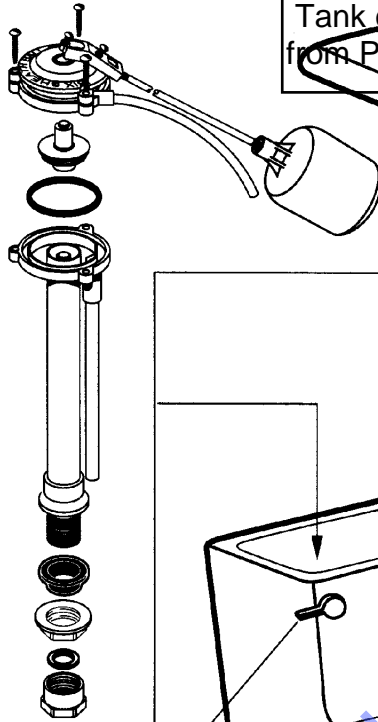

TANK COVER

Click on "Red" Box to add parts to shopping cart

WATER CONTROL

Tank covers not available from Plumbing Parts Depot

FLUSH VALVE

TRIP LEVER

BOLT CAPS

★ Replace XXX with Fixture Color Code, YYY with Trim Finish

DESCRIPTION	COMPONENT	PKG QTY
★ Tank Cover	735027.400.XXX	1
DESCRIPTION	PART NUMBER	PKG QTY
★ Bolt Cap Kit	034783-XXX0A	2
Trip Lever	047123-0020A	1
Water Control Assy (with Float Ball)	738053-0070A	1
Flush Valve	738069-0070A	1
Flapper Assembly	738081-0070A	1

▷ FOR COMPONENT PART ORDERING SEE CURRENT PRODUCT SELECTOR AND PRICING GUIDE.

NEW LEXINGTON TOILET

MODEL NUMBER

2037.100

Click on "Red" box
to add parts to
shopping cart

American Standard

Plumbing Parts Depot
610-495-8970

DESCRIPTION	COMPONENT	PKG QTY
★ Tank Cover	735004-400.XXX	1
★ Seat and Cover	5324.019XXX	1
★ Seat Post Mtg. Kit	760030-100.XXX	1
DESCRIPTION	PART NUMBER	PKG QTY
★ Bolt Cap Cover Plate Kit	034782-XXX0A	2
★ Actuator Button (Colors)	738100-XXX0A	1
★ Actuator Button (Finish)	738100-YYY0A	1
Water Control Assy (with Float Ball)	738103-0070A	1
Flush Valve	738109-0070A	1
Flapper Assembly	738151-0070A	1
Flush Valve Wrench	738304-0070A	1