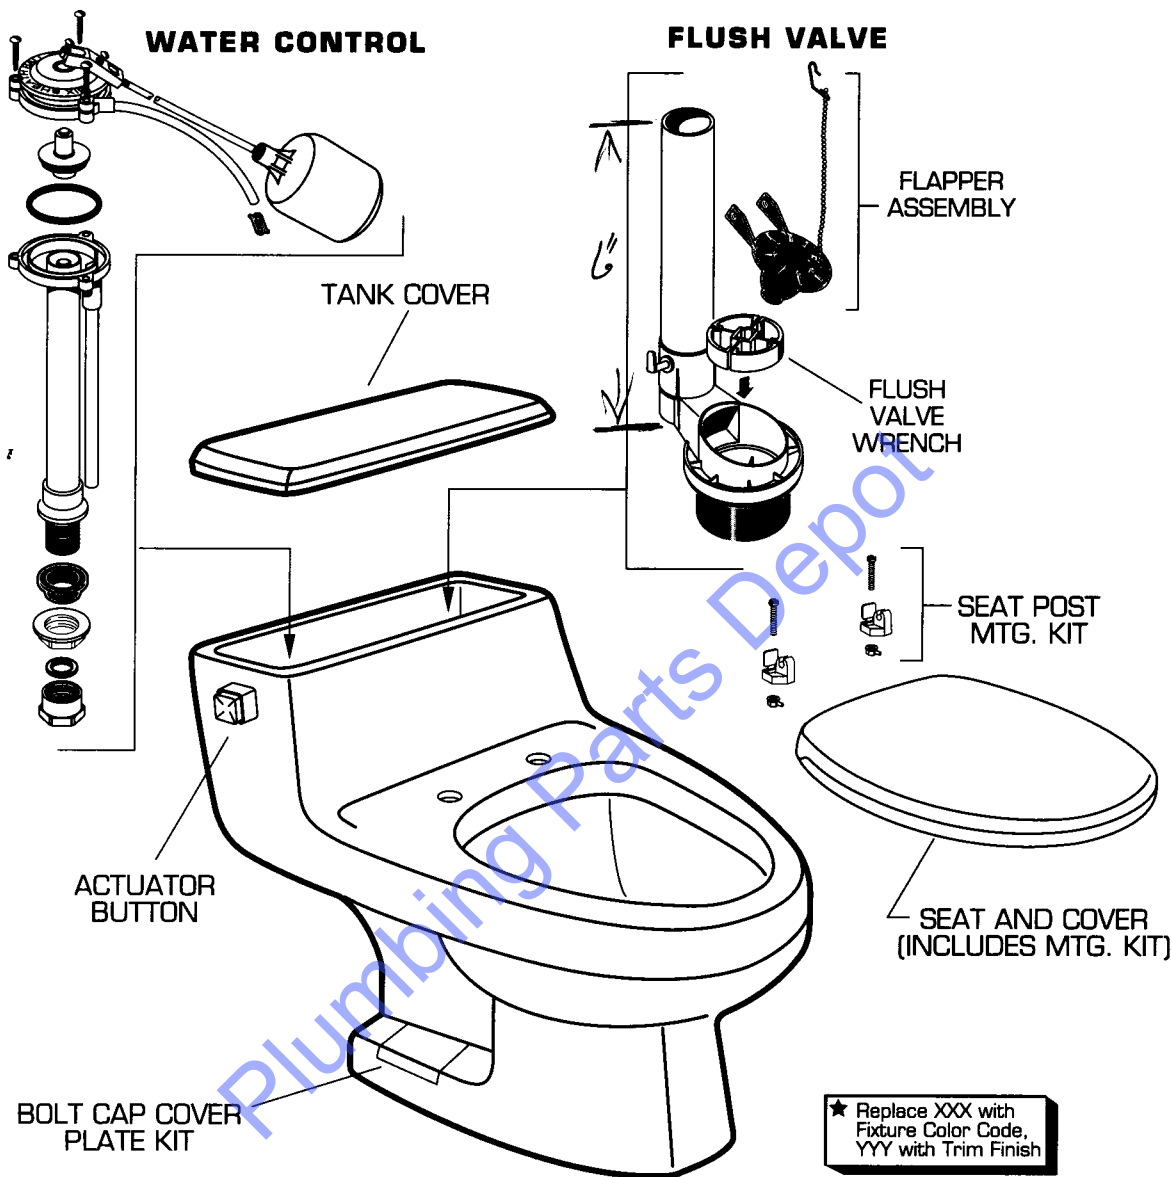

DESCRIPTION	COMPONENT	PKG QTY
★ Tank Cover	735027.400.XXX	1
DESCRIPTION	PART NUMBER	PKG QTY
★ Bolt Cap Kit	034783-XXX0A	2
Trip Lever	047123-0020A	1
Water Control Assy (with Float Ball)	738053-0070A	1
Flush Valve	738069-0070A	1
Flapper Assembly	738081-0070A	1

▷ FOR COMPONENT PART ORDERING SEE CURRENT PRODUCT SELECTOR AND PRICING GUIDE.

NEW LEXINGTON TOILET

MODEL NUMBER

2037.100

Click on "Red" box
to add parts to
shopping cart

American Standard

Plumbing Parts Depot
610-495-8970

DESCRIPTION	COMPONENT	PKG QTY
★ Tank Cover	735004-400.XXX	1
★ Seat and Cover	5324.019XXX	1
★ Seat Post Mtg. Kit	760030-100.XXX	1
DESCRIPTION	PART NUMBER	PKG QTY
★ Bolt Cap Cover Plate Kit	034782-XXX0A	2
★ Actuator Button (Colors)	738100-XXX0A	1
★ Actuator Button (Finish)	738100-YYY0A	1
Water Control Assy (with Float Ball)	738103-0070A	1
Flush Valve	738109-0070A	1
Flapper Assembly	738151-0070A	1
Flush Valve Wrench	738304-0070A	1