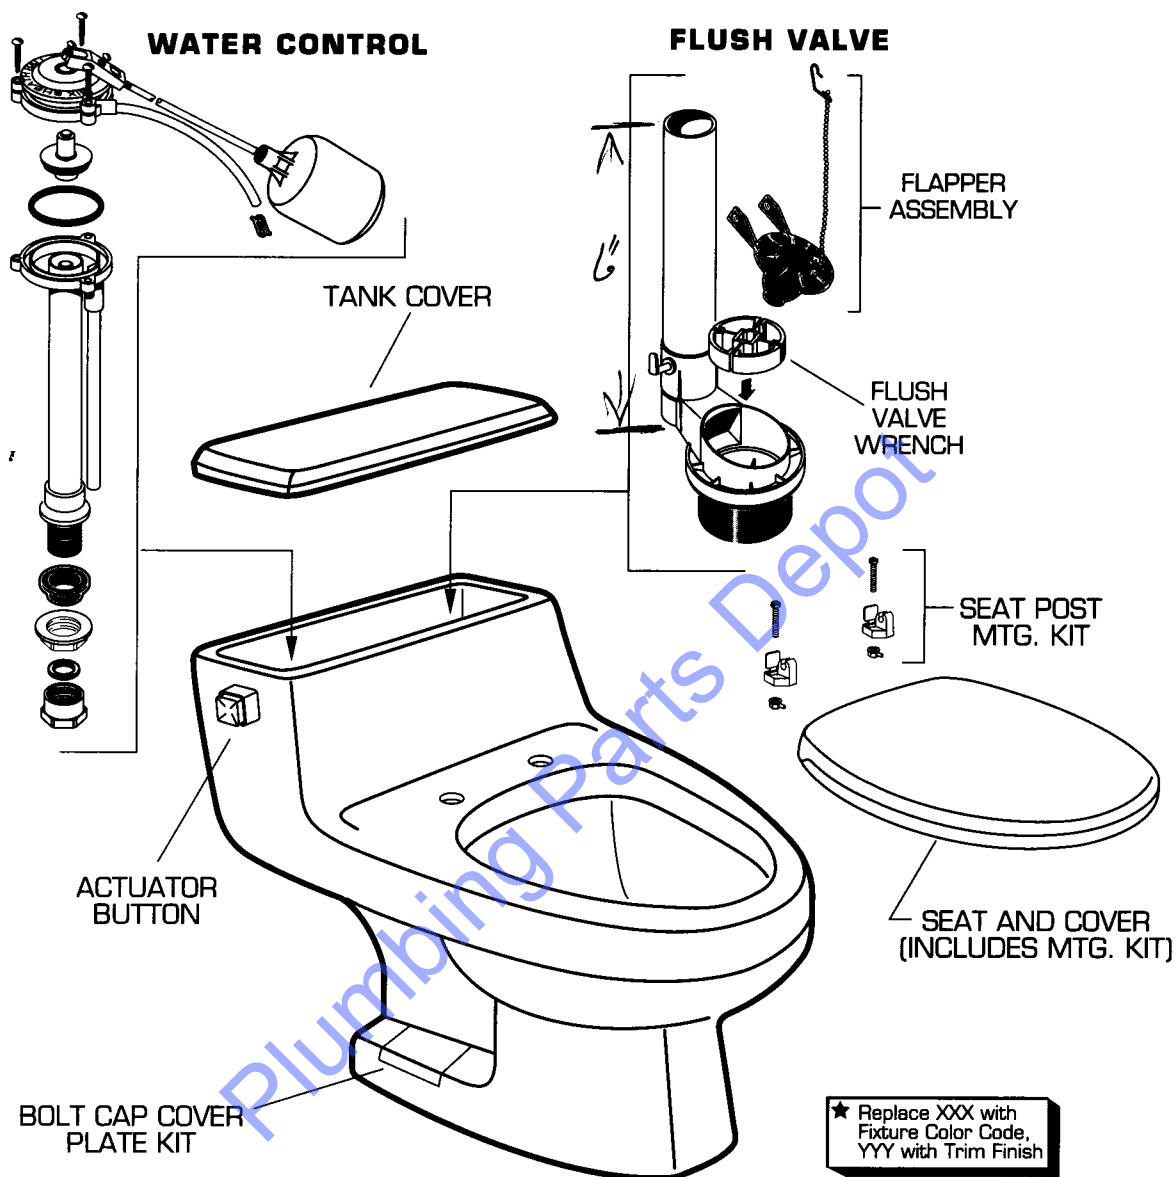

WATER CONTROL

TRIP LEVER

BOLT CAPS

TANK COVER

Tank covers not available
from Plumbing Parts Depot

FLUSH VALVE

FLAPPER
ASSEMBLY

★ Replace XXX with
Fixture Color Code,
YYY with Trim Finish

DESCRIPTION	COMPONENT	PKG QTY
★ Tank Cover	735027.400.XXX	1
DESCRIPTION	PART NUMBER	PKG QTY
★ Bolt Cap Kit	034783-XXX0A	2
Trip Lever	047123-0020A	1
Water Control Assy (with Float Ball)	738053-0070A	1
Flush Valve	738069-0070A	1
Flapper Assembly	738081-0070A	1

▷ FOR COMPONENT PART ORDERING SEE CURRENT PRODUCT SELECTOR AND PRICING GUIDE.

NEW LEXINGTON TOILET MODEL NUMBER

2037.100

American Standard

Plumbing Parts Depot

DESCRIPTION	COMPONENT	PKG QTY
★ Tank Cover	735004-400.XXX	1
★ Seat and Cover	5324.019XXX	1
★ Seat Post Mtg. Kit	760030-100.XXX	1
DESCRIPTION	PART NUMBER	PKG QTY
★ Bolt Cap Cover Plate Kit	034782-XXX0A	2
★ Actuator Button (Colors)	738100-XXX0A	1
★ Actuator Button (Finish)	738100-YYY0A	1
Water Control Assy (with Float Ball)	738103-0070A	1
Flush Valve	738109-0070A	1
Flapper Assembly	738151-0070A	1
Flush Valve Wrench	738304-0070A	1