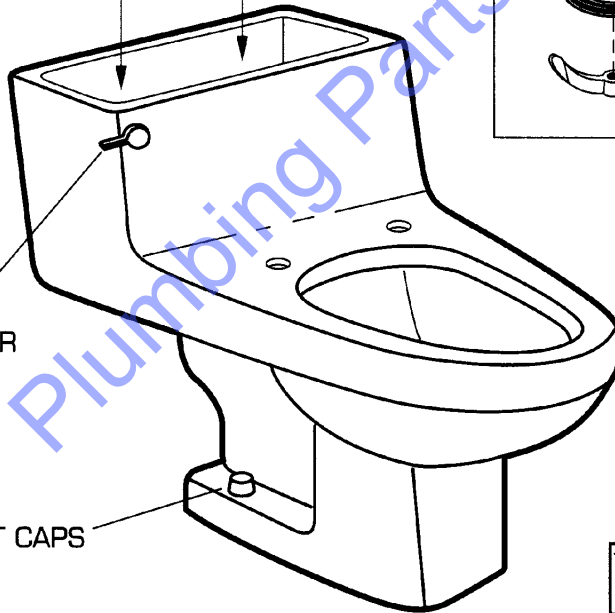

TANK COVER

Click on "Red" Box to add parts to shopping cart

WATER CONTROL

Tank covers not available from Plumbing Parts Depot

FLUSH VALVE

TRIP LEVER

BOLT CAPS

★ Replace XXX with Fixture Color Code, YYY with Trim Finish

DESCRIPTION	COMPONENT	PKG QTY
★ Tank Cover	735027.400.XXX	1
DESCRIPTION	PART NUMBER	PKG QTY
★ Bolt Cap Kit	034783-XXX0A	2
Trip Lever	047123-0020A	1
Water Control Assy (with Float Ball)	738053-0070A	1
Flush Valve	738069-0070A	1
Flapper Assembly	738081-0070A	1

▷ FOR COMPONENT PART ORDERING SEE CURRENT PRODUCT SELECTOR AND PRICING GUIDE.

NEW LEXINGTON TOILET

MODEL NUMBER

2037.100

Click on "Red" box
to add parts to
shopping cart

American Standard

Plumbing Parts Depot
610-495-8970

DESCRIPTION	COMPONENT	PKG QTY
★ Tank Cover	735004-400.XXX	1
★ Seat and Cover	5324.019XXX	1
★ Seat Post Mtg. Kit	760030-100.XXX	1
DESCRIPTION	PART NUMBER	PKG QTY
★ Bolt Cap Cover Plate Kit	034782-XXX0A	2
★ Actuator Button (Colors)	738100-XXX0A	1
★ Actuator Button (Finish)	738100-YYY0A	1
Water Control Assy (with Float Ball)	738103-0070A	1
Flush Valve	738109-0070A	1
Flapper Assembly	738151-0070A	1
Flush Valve Wrench	738304-0070A	1