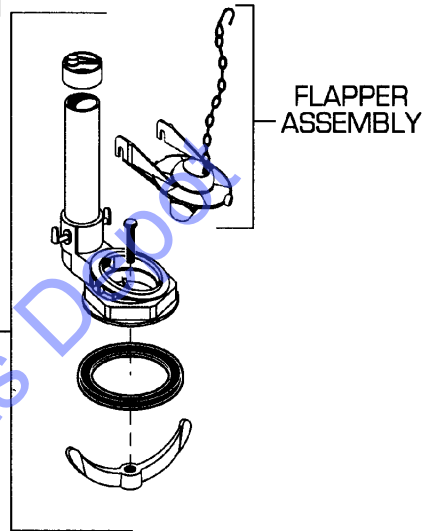

TANK COVER

Click on "Red" Box to add parts to shopping cart

WATER CONTROL

Tank covers not available from Plumbing Parts Depot

FLUSH VALVE

TRIP LEVER

BOLT CAPS

★ Replace XXX with Fixture Color Code, YYY with Trim Finish

DESCRIPTION	COMPONENT	PKG QTY
★ Tank Cover	735027.400.XXX	1
DESCRIPTION	PART NUMBER	PKG QTY
★ Bolt Cap Kit	034783-XXX0A	2
Trip Lever	047123-0020A	1
Water Control Assy (with Float Ball)	738053-0070A	1
Flush Valve	738069-0070A	1
Flapper Assembly	738081-0070A	1

▷ FOR COMPONENT PART ORDERING SEE CURRENT PRODUCT SELECTOR AND PRICING GUIDE.

NEW LEXINGTON TOILET

MODEL NUMBER

2037.100

Click on "Red" box
to add parts to
shopping cart

American Standard

Plumbing Parts Depot
610-495-8970

DESCRIPTION	COMPONENT	PKG QTY
★ Tank Cover	735004-400.XXX	1
★ Seat and Cover	5324.019XXX	1
★ Seat Post Mtg. Kit	760030-100.XXX	1
DESCRIPTION	PART NUMBER	PKG QTY
★ Bolt Cap Cover Plate Kit	034782-XXX0A	2
★ Actuator Button (Colors)	738100-XXX0A	1
★ Actuator Button (Finish)	738100-YYY0A	1
Water Control Assy (with Float Ball)	738103-0070A	1
Flush Valve	738109-0070A	1
Flapper Assembly	738151-0070A	1
Flush Valve Wrench	738304-0070A	1