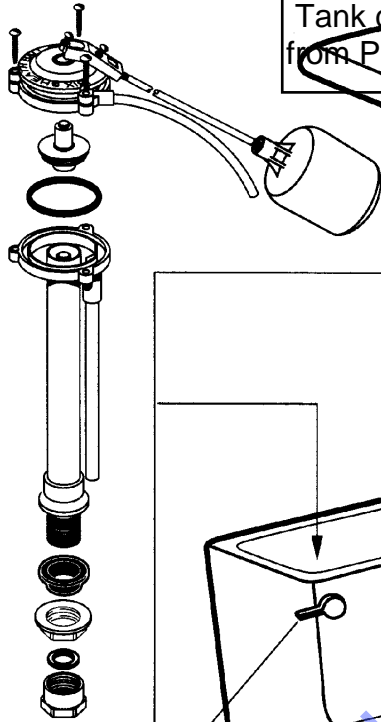

WATER CONTROL

TRIP LEVER

BOLT CAPS

TANK COVER

Tank covers not available
from Plumbing Parts Depot

FLUSH VALVE

FLAPPER
ASSEMBLY

★ Replace XXX with
Fixture Color Code,
YYY with Trim Finish

DESCRIPTION	COMPONENT	PKG QTY
★ Tank Cover	735027.400.XXX	1
DESCRIPTION	PART NUMBER	PKG QTY
★ Bolt Cap Kit	034783-XXX0A	2
Trip Lever	047123-0020A	1
Water Control Assy (with Float Ball)	738053-0070A	1
Flush Valve	738069-0070A	1
Flapper Assembly	738081-0070A	1

▷ FOR COMPONENT PART ORDERING SEE CURRENT PRODUCT SELECTOR AND PRICING GUIDE.

NEW LEXINGTON TOILET MODEL NUMBER

2037.100

American Standard

Plumbing Parts Depot

DESCRIPTION	COMPONENT	PKG QTY
★ Tank Cover	735004-400.XXX	1
★ Seat and Cover	5324.019XXX	1
★ Seat Post Mtg. Kit	760030-100.XXX	1
DESCRIPTION	PART NUMBER	PKG QTY
★ Bolt Cap Cover Plate Kit	034782-XXX0A	2
★ Actuator Button (Colors)	738100-XXX0A	1
★ Actuator Button (Finish)	738100-YYY0A	1
Water Control Assy (with Float Ball)	738103-0070A	1
Flush Valve	738109-0070A	1
Flapper Assembly	738151-0070A	1
Flush Valve Wrench	738304-0070A	1