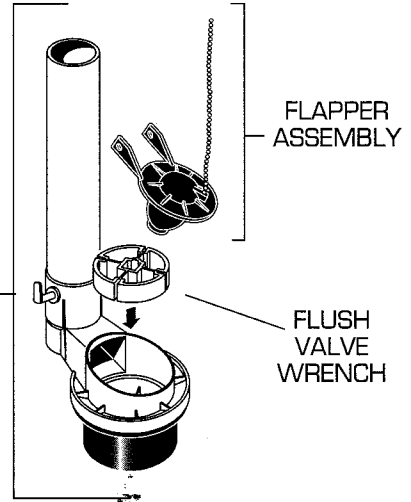

# American Standard

**ANTIQUITY 1.6 GPF  
ONE-PIECE  
TOILET  
MODEL NUMBER**

Plumbing Parts Depot  
610-495-8790 www.ppd1.biz

**2038.016**

Click on "Red" box  
to add parts to  
shopping cart

**WATER CONTROL**

**FLUSH VALVE**

TRIP LEVER

BOLT CAP COVER

SEAT AND COVER  
(INCLUDES MTG. KIT)

SEAT POST  
MTG. KIT

DESCRIPTION	COMPONENT	PKG QTY
★ Tank Cover only	735085-400.XXX	1
★ Seat and Cover	5357.016.XXX	1
★ Seat Post Mtg. Kit	760030-100.XXX	1
DESCRIPTION	PART NUMBER	PKG QTY
★ Bolt Cap Kit	034783-XXXOA	2
★ Trip Lever	730283-YYYOA	1
Water Control Assy	3198.000	1
Flush Valve	738109-0070A	1
Flapper Assembly	738151-0070A	1
Flush Valve Wrench	738304-0070A	1