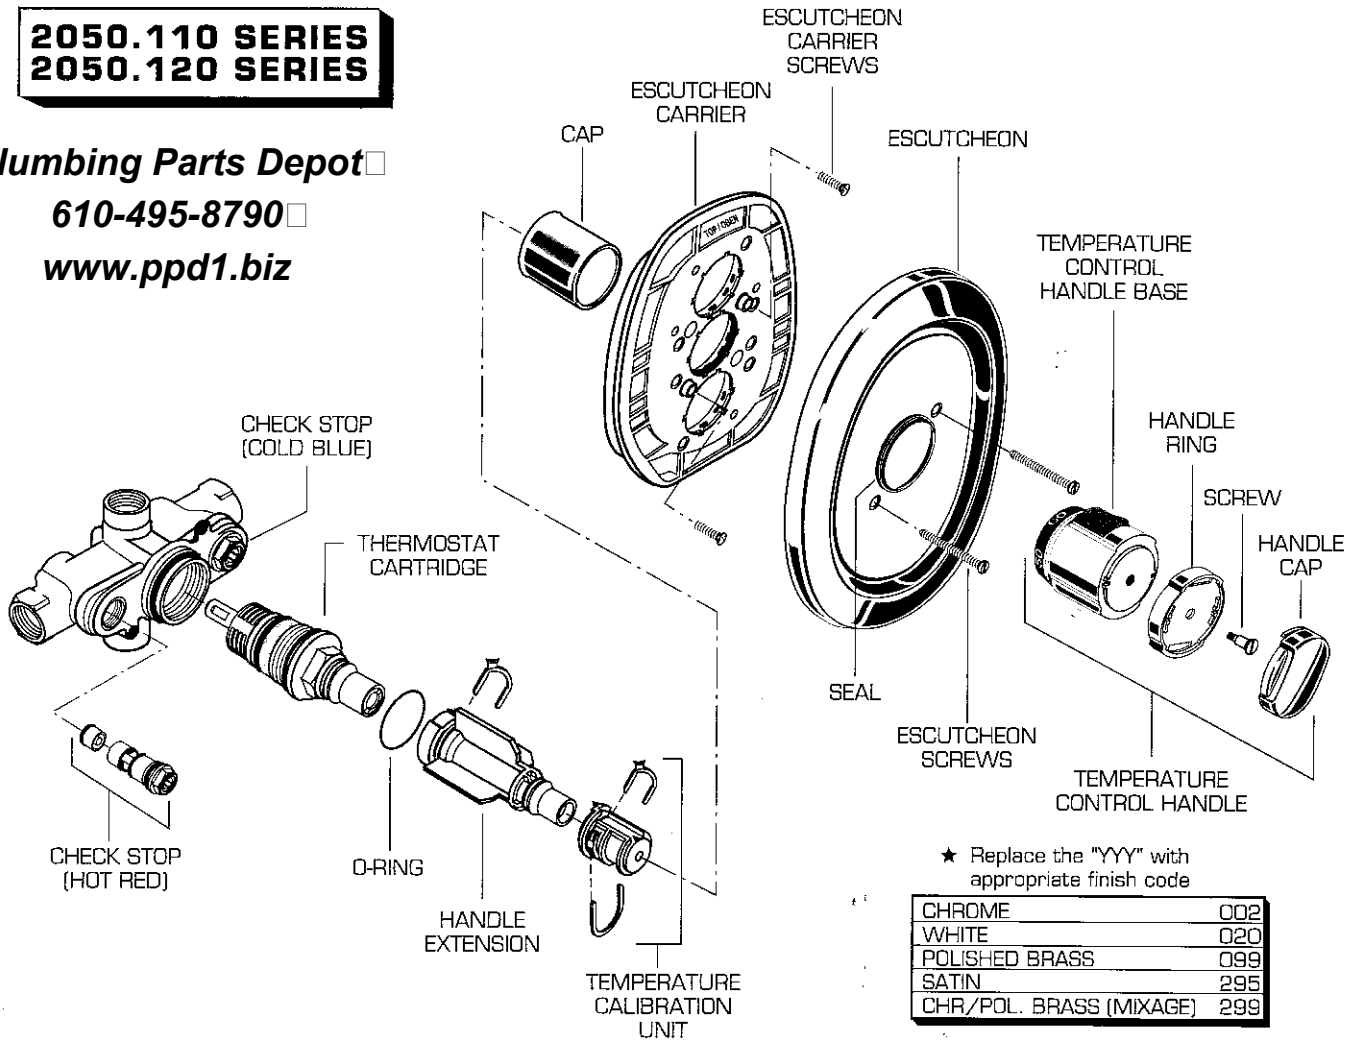

CENTRAL THERMOSTAT LESS VOLUME CONTROL

MODEL NUMBERS

**2050.110 SERIES
2050.120 SERIES**

Plumbing Parts Depot

610-495-8790

www.ppd1.biz

REPAIR PARTS	DESCRIPTION	PART NUMBER ★	PKG QTY
Handle Parts	Handle Cap	907065-YYYOA	1
	Screw	918416-0070A	1
	Handle Ring	909750-YYYOA	1
	Temperature Control Handle Base	953976-YYYOA	1
	Temperature Control Handle	060441-YYYOA	1
Trim Parts	Escutcheon	953947-YYYOA	1
	Seal	913981-0070A	1
	Escutcheon Carrier Screws	918327-0070A	2
	Escutcheon Screws	918378-YYYOA	2
	Escutcheon Carrier	953961-0070A	1
	Cap	907090-YYYOA	1
Valve Parts	Temperature Calibration Unit	953957-0070A	1
	Extension	953963-0070A	1
	O-Ring	912647-0070A	1
	Thermostat Cartridge (2050.110)	953960-0070A	1
	Check Stop (Red - Hot)	953951-0070A	1
	Check Stop (Cold - Blue)	953950-0070A	1
	Thermostat Cartridge (2050.120)	954040-0070A	1
Deep Roughing-in Kit (3/4")	963434-YYYOA	1	