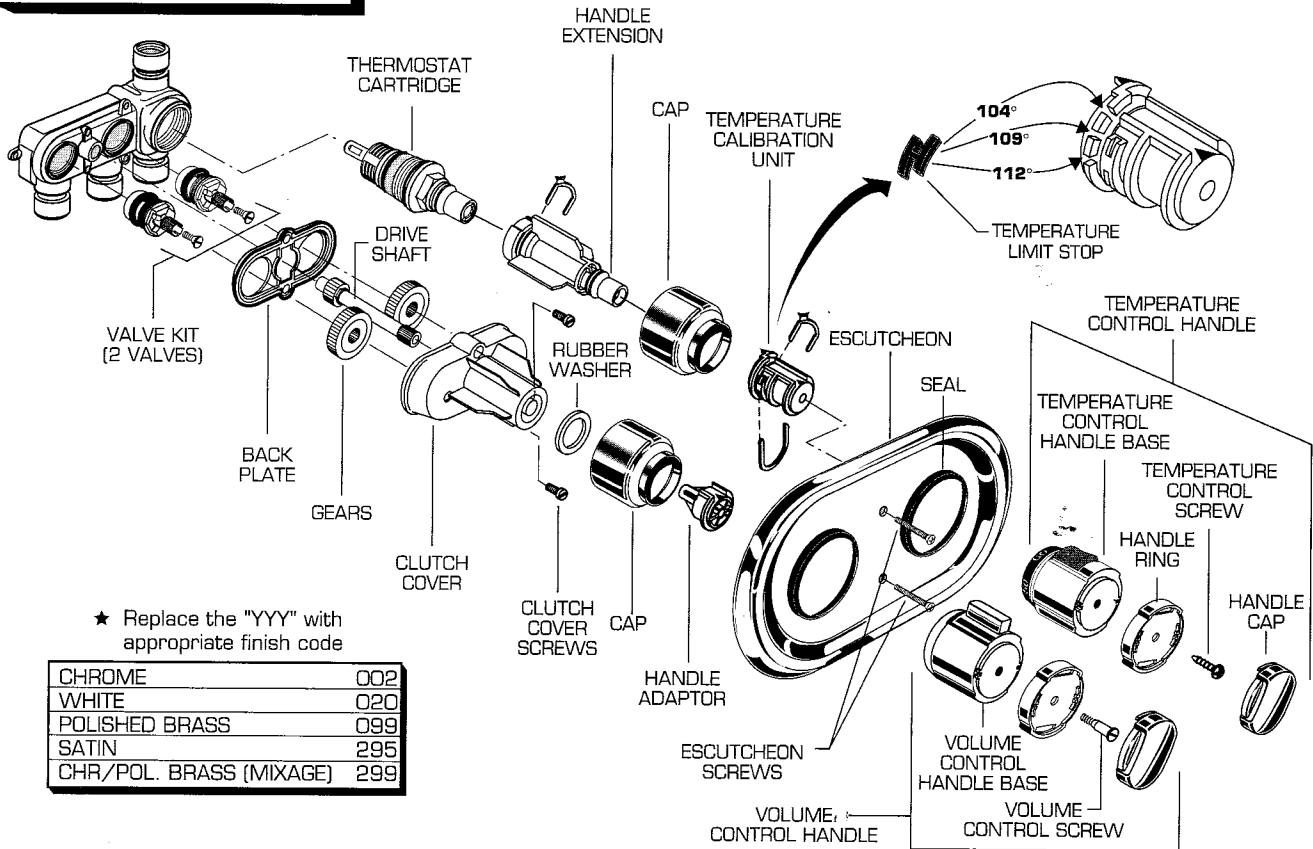

TWO-HANDLE THERMOSTATIC VALVE MODEL NUMBERS

2050.210 SERIES

Plumbing Parts Depot

800-448-8977

www.ppd1.biz

★ Replace the "YYY" with appropriate finish code

CHROME	002
WHITE	020
POLISHED BRASS	099
SATIN	295
CHR/POL. BRASS (MIXAGE)	299

REPAIR PARTS	DESCRIPTION	PART NUMBER ★	PKG QTY
Handle Parts	Handle Cap	907065-YYYOA	1
	Volume Screw	918428-007OA	1
	Temperature Screw	918416-007OA	1
	Handle Ring	909750-YYYOA	1
	Volume Control Handle Base	954026-YYYOA	1
	Volume Control Handle	051313-YYYOA	1
	Temperature Control Handle Base	953976-YYYOA	1
	Temperature Control Handle	060441-YYYOA	1
Trim Parts	Escutcheon	953154-YYYOA	1
	Seal	913959-007OA	1
	Escutcheon Screw (2" Long)	918434-YYYOA	2
Valve Parts	Cap	A907093-YYYOA	1
	Handle Adaptor	923348-007OA	1
	Clutch Cover Screw	918327-007OA	2
	Clutch Cover	923142-007OA	1
	Gear	953156-007OA	1
	Drive Shaft	953155-007OA	1
	Back Plate	923143-007OA	1
	Valve Kit (2 Valves)	952550-007OA	1 Kit
	Rubber Washer	911940-007OA	1
	Temperature Calibration Unit	953957-007OA	1
	Handle Extension	953963-007OA	1
	Thermostat Cartridge	954040-007OA	1
	Temperature Limit Stop	A923358-007OA	1