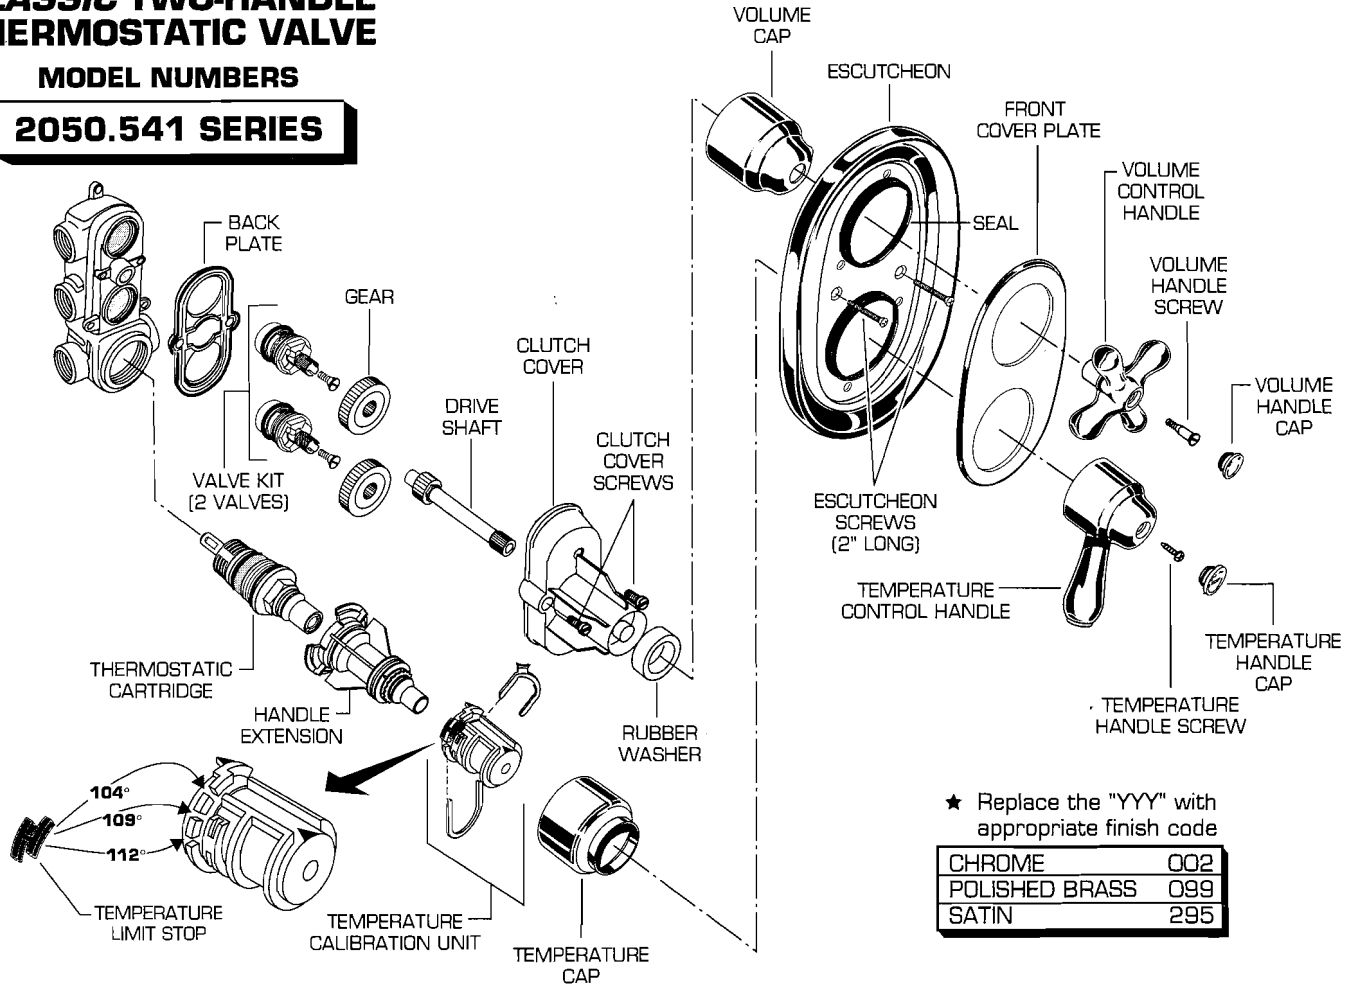

REPAIR PARTS	DESCRIPTION	PART NUMBER ★	PKG QTY
Handle Parts	Handle Cap	907065-YYYOA	1
	Volume Screw	918428-007OA	1
	Temperature Screw	918416-007OA	1
	Handle Ring	909750-YYYOA	1
	Volume Control Handle Base	954026-YYYOA	1
	Volume Control Handle	051313-YYYOA	1
	Temperature Control Handle Base	953976-YYYOA	1
	Temperature Control Handle	060441-YYYOA	1
Trim Parts	Escutcheon	953154-YYYOA	1
	Seal	913959-007OA	1
	Escutcheon Screw (2" Long)	918434-YYYOA	2
Valve Parts	Cap	A907093-YYYOA	1
	Handle Adaptor	923348-007OA	1
	Clutch Cover Screw	918327-007OA	2
	Clutch Cover	923142-007OA	1
	Gear	953156-007OA	1
	Drive Shaft	953155-007OA	1
	Back Plate	923143-007OA	1
	Valve Kit (2 Valves)	952550-007OA	1 Kit
	Rubber Washer	911940-007OA	1
	Temperature Calibration Unit	953957-007OA	1
	Handle Extension	953963-007OA	1
	Thermostat Cartridge	954040-007OA	1
	Temperature Limit Stop	A923358-007OA	1

CLASSIC TWO-HANDLE THERMOSTATIC VALVE

MODEL NUMBERS

2050.541 SERIES

★ Replace the "YYY" with appropriate finish code

CHROME	002
POLISHED BRASS	099
SATIN	295

REPAIR PARTS	DESCRIPTION	PART NUMBER★	PKG QTY
Handle Parts	Volume Handle Cap	A954049-YYYOA	1
	Volume Handle Screw	918428-0070A	1
	Volume Control Handle	A908593-YYYOA	1
	Temperature Handle Cap	A954043-YYYOA	1
	Temperature Handle Screw	918416-0070A	1
	Temperature Control Handle	M961112-YYYOA	1
Trim Parts	Front Cover Plate	A909776-YYYOA	1
	Escutcheon	M961113-YYYOA	1
	Seal	913959-0070A	1
	Escutcheon Screw [2" long]	918434-YYYOA	2
	Volume Cap	A907270-YYYOA	1
	Temperature Cap	A907093-YYYOA	1
Valve Parts	Rubber Washer	911940-0070A	1
	Clutch Cover Screws	918327-0070A	2
	Clutch Cover	923142-0070A	1
	Drive Shaft	A953164-0070A	1
	Gear	953156-0070A	1
	Valve Kit [2 Valves]	952550-0070A	1 Kit
	Back Plate	923143-0070A	1
	Temperature Calibration Unit	953957-0070A	1
	Handle Extension	953963-0070A	1
	Thermostatic Cartridge	954040-0070A	1
Temperature Limit Stop	A923358-0070A	1	