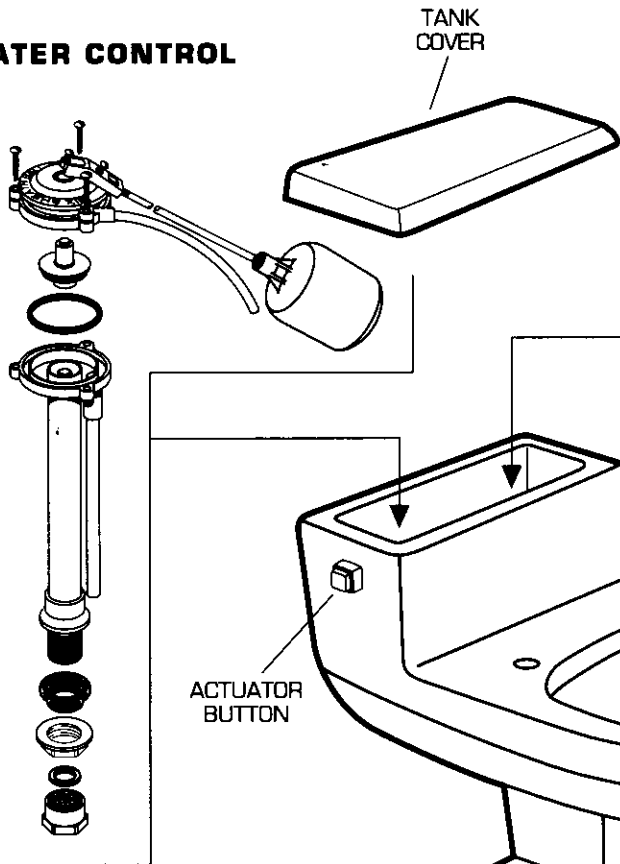

**ELLISSE TOILET
MODEL NUMBER**

**Plumbing Parts
Depot**

American Standard

2068.019

WATER CONTROL

**FLUSH VALVE
PRIOR TO 1/01/96**

**FLUSH VALVE
USED AFTER 1/01/96**

610-495-8790
www.ppd1.biz

★ Replace XXX with Fixture Color Code, YYY with Trim Finish

	DESCRIPTION	COMPONENT	PKG QTY
	★ Tank Cover	735062-400.XXX	1
	★ Seat and Cover	5340.013.XXX	1
	DESCRIPTION	PART NUMBER	PKG QTY
	★ Bolt Cap Cover Plate Kit	034782-XXX0A	2
	Water Control Assy (with Float Ball)	738103-0070A	1
	★ Actuator Button (Finish)	738100-YYY0A	1
	★ Actuator Button (Color Match)	738100-XXX0A	1
PRIOR TO 1/01/96	Flush Valve	738069-0070A	1
	Flapper Assembly	738068-0070A	1
AFTER 1/01/96	Flush Valve	738109-0070A	1
	Flapper Assembly	738151-0070A	1
	Flush Valve Wrench	738304-0070A	1

▷ FOR COMPONENT PART ORDERING SEE CURRENT PRODUCT SELECTOR AND PRICING GUIDE.

NOTE: FLUSH VALVES AND FLAPPER ASSEMBLIES ARE NOT INTERCHANGEABLE