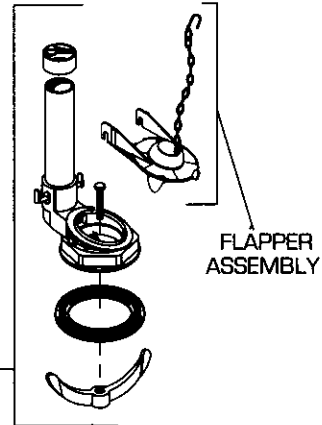

**ELLISSE TOILET
MODEL NUMBER**

**Plumbing Parts
Depot**

American Standard

2068.019

WATER CONTROL

**FLUSH VALVE
PRIOR TO 1/01/96**

**FLUSH VALVE
USED AFTER 1/01/96**

**800-448-8977
www.ppd.biz**

★ Replace XXX with Fixture Color Code, YYY with Trim Finish

	DESCRIPTION	COMPONENT	PKG QTY
	★ Tank Cover	735062-400.XXX	1
	★ Seat and Cover	5340.013.XXX	1
	DESCRIPTION	PART NUMBER	PKG QTY
	★ Bolt Cap Cover Plate Kit	034782-XXX0A	2
	Water Control Assy (with Float Ball)	738103-0070A	1
	★ Actuator Button (Finish)	738100-YYY0A	1
	★ Actuator Button (Color Match)	738100-XXX0A	1
PRIOR TO 1/01/96	Flush Valve	738069-0070A	1
	Flapper Assembly	738068-0070A	1
AFTER 1/01/96	Flush Valve	738109-0070A	1
	Flapper Assembly	738151-0070A	1
	Flush Valve Wrench	738304-0070A	1