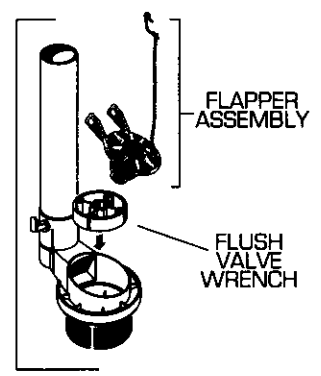

**ELLISSE TOILET
MODEL NUMBER**

**Plumbing Parts
Depot**

American Standard

2068.019

WATER CONTROL

**FLUSH VALVE
PRIOR TO 1/01/96**

**FLUSH VALVE
USED AFTER 1/01/96**

610-495-8790
www.ppd1.biz

★ Replace XXX with Fixture Color Code, YYY with Trim Finish

	DESCRIPTION	COMPONENT	PKG QTY
	★ Tank Cover	735062-400.XXX	1
	★ Seat and Cover	5340.013.XXX	1
	DESCRIPTION	PART NUMBER	PKG QTY
	★ Bolt Cap Cover Plate Kit	034782-XXX0A	2
	Water Control Assy (with Float Ball)	738103-0070A	1
	★ Actuator Button (Finish)	738100-YYY0A	1
	★ Actuator Button (Color Match)	738100-XXX0A	1
PRIOR TO 1/01/96	Flush Valve	738069-0070A	1
	Flapper Assembly	738068-0070A	1
AFTER 1/01/96	Flush Valve	738109-0070A	1
	Flapper Assembly	738151-0070A	1
	Flush Valve Wrench	738304-0070A	1

▷ FOR COMPONENT PART ORDERING SEE CURRENT PRODUCT SELECTOR AND PRICING GUIDE.

NOTE: FLUSH VALVES AND FLAPPER ASSEMBLIES ARE NOT INTERCHANGEABLE