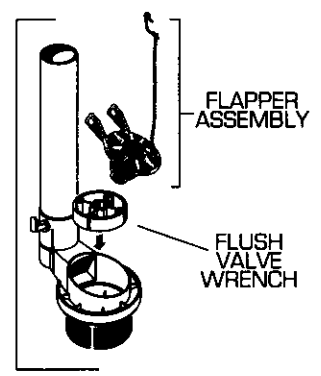

**ELLISSE TOILET
MODEL NUMBER**

**Plumbing Parts
Depot**

American Standard

2068.019

WATER CONTROL

**FLUSH VALVE
PRIOR TO 1/01/96**

**FLUSH VALVE
USED AFTER 1/01/96**

**800-448-8977
www.ppd.biz**

★ Replace XXX with Fixture Color Code, YYY with Trim Finish

	DESCRIPTION	COMPONENT	PKG QTY
	★ Tank Cover	735062-400.XXX	1
	★ Seat and Cover	5340.013.XXX	1
	DESCRIPTION	PART NUMBER	PKG QTY
	★ Bolt Cap Cover Plate Kit	034782-XXX0A	2
	Water Control Assy (with Float Ball)	738103-0070A	1
	★ Actuator Button (Finish)	738100-YYY0A	1
	★ Actuator Button (Color Match)	738100-XXX0A	1
PRIOR TO 1/01/96	Flush Valve	738069-0070A	1
	Flapper Assembly	738068-0070A	1
AFTER 1/01/96	Flush Valve	738109-0070A	1
	Flapper Assembly	738151-0070A	1
	Flush Valve Wrench	738304-0070A	1

▷ FOR COMPONENT PART ORDERING SEE CURRENT PRODUCT SELECTOR AND PRICING GUIDE.

NOTE: FLUSH VALVES AND FLAPPER ASSEMBLIES ARE NOT INTERCHANGEABLE