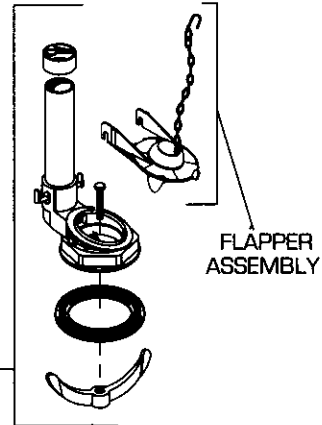

**ELLISSE TOILET
MODEL NUMBER**

**Plumbing Parts
Depot**

American Standard

2068.019

WATER CONTROL

**FLUSH VALVE
PRIOR TO 1/01/96**

**FLUSH VALVE
USED AFTER 1/01/96**

610-495-8790
www.ppd1.biz

★ Replace XXX with Fixture Color Code, YYY with Trim Finish

	DESCRIPTION	COMPONENT	PKG QTY
	★ Tank Cover	735062-400.XXX	1
	★ Seat and Cover	5340.013.XXX	1
	DESCRIPTION	PART NUMBER	PKG QTY
	★ Bolt Cap Cover Plate Kit	034782-XXX0A	2
	Water Control Assy (with Float Ball)	738103-0070A	1
	★ Actuator Button (Finish)	738100-YYY0A	1
	★ Actuator Button (Color Match)	738100-XXX0A	1
PRIOR TO 1/01/96	Flush Valve	738069-0070A	1
	Flapper Assembly	738068-0070A	1
AFTER 1/01/96	Flush Valve	738109-0070A	1
	Flapper Assembly	738151-0070A	1
	Flush Valve Wrench	738304-0070A	1