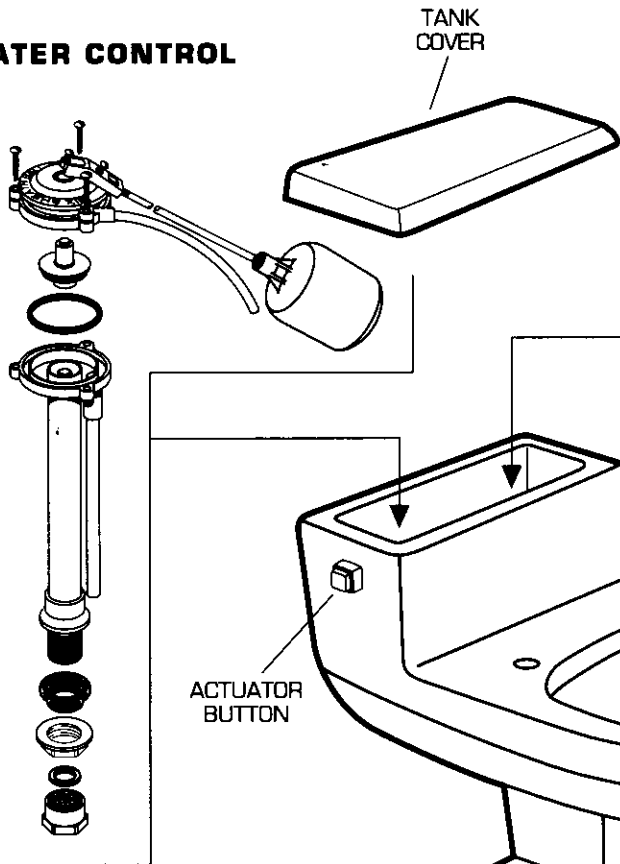

**ELLISSE TOILET
MODEL NUMBER**

**Plumbing Parts
Depot**

American Standard

2068.019

WATER CONTROL

**FLUSH VALVE
PRIOR TO 1/01/96**

**FLUSH VALVE
USED AFTER 1/01/96**

**800-448-8977
www.ppd.biz**

★ Replace XXX with Fixture Color Code, YYY with Trim Finish

	DESCRIPTION	COMPONENT	PKG QTY
	★ Tank Cover	735062-400.XXX	1
	★ Seat and Cover	5340.013.XXX	1
	DESCRIPTION	PART NUMBER	PKG QTY
	★ Bolt Cap Cover Plate Kit	034782-XXX0A	2
	Water Control Assy (with Float Ball)	738103-0070A	1
	★ Actuator Button (Finish)	738100-YYY0A	1
	★ Actuator Button (Color Match)	738100-XXX0A	1
PRIOR TO 1/01/96	Flush Valve	738069-0070A	1
	Flapper Assembly	738068-0070A	1
AFTER 1/01/96	Flush Valve	738109-0070A	1
	Flapper Assembly	738151-0070A	1
	Flush Valve Wrench	738304-0070A	1

▷ FOR COMPONENT PART ORDERING SEE CURRENT PRODUCT SELECTOR AND PRICING GUIDE.

NOTE: FLUSH VALVES AND FLAPPER ASSEMBLIES ARE NOT INTERCHANGEABLE