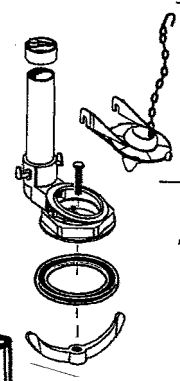

American Standard

HAMILTON 1.6 GPF ONE-PIECE TOILET MODEL NUMBER

2092.017

ORIGINAL EQUIPMENT
WATER CONTROL

Check Original Flush
Valve to ensure proper
fit

FLUSH VALVE

FLUSH VALVE

FLAPPER
ASSEMBLY

FLAPPER
ASSEMBLY

ORIGINAL
EQUIPMENT
TRIP
LEVER

Plumbing Parts Depot

www.ppd1.biz

★ Replace XXX with
Fixture Color Code,
YYY with Trim Finish

DESCRIPTION	▷ COMPONENT	PKG QTY
ORIGINAL EQUIPMENT REPAIR PARTS	PART NUMBER	PKG QTY
★ Trip Lever (Colors)	047242-XXXQA	1
★ Trip Lever (Finish)	047242-YYYQA	1
Water Control Assy (with Float Ball)	738066-0070A	1
Flush Valve	738109-0070A	1
Flapper Assembly	47146-0070A	1
Flush Valve with bolt	738069-0070A	1