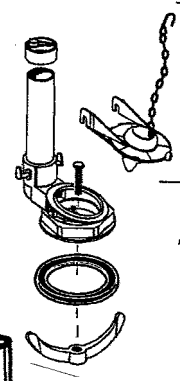

American Standard

HAMILTON 1.6 GPF ONE-PIECE TOILET MODEL NUMBER

2092.017

[Click on red box to add parts to shopping Cart](#)

ORIGINAL EQUIPMENT
WATER CONTROL

Check Original Flush Valve to ensure proper fit

FLUSH VALVE

FLUSH VALVE

FLAPPER ASSEMBLY

FLAPPER ASSEMBLY

ORIGINAL EQUIPMENT TRIP LEVER

Plumbing Parts Depot
800-448-8977
www.ppd1.biz

★ Replace XXX with Fixture Color Code, YYY with Trim Finish

DESCRIPTION	▷ COMPONENT	PKG QTY
ORIGINAL EQUIPMENT REPAIR PARTS	PART NUMBER	PKG QTY
★ Trip Lever (Colors)	047242-XXX0A	1
★ Trip Lever (Finish)	047242-YYY0A	1
Water Control Assy (with Float Ball)	738066-0070A	1
Flush Valve	738109-0070A	1
Flapper Assembly	47146-0070A	1
Flush Valve with bolt	738069-0070A	1