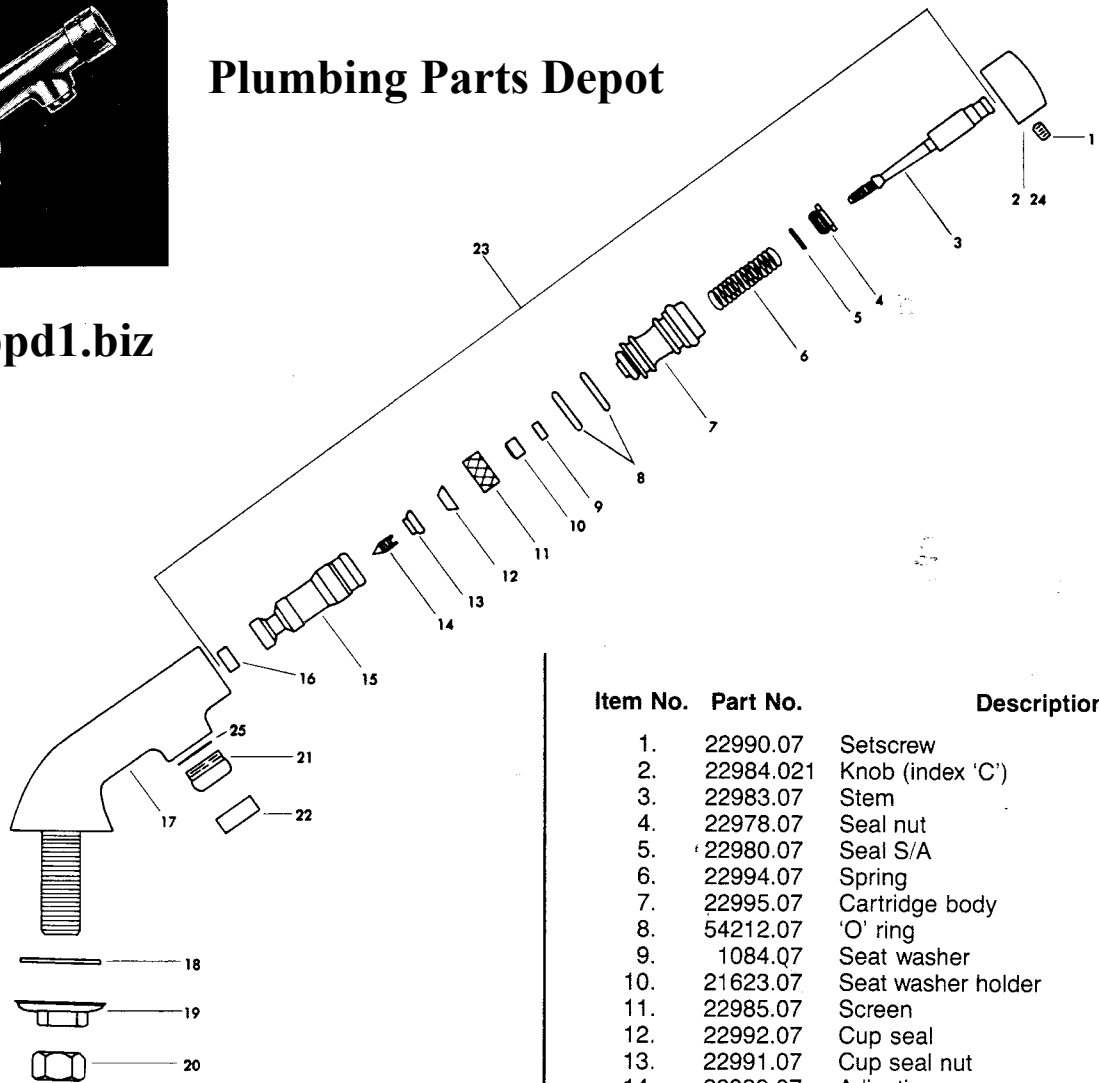

AMERICAN-STANDARD Plumbing Fittings Replacement Parts

AQUAMETER® Slow Self-closing Faucet—2279 series

Plumbing Parts Depot

www.ppd1.biz

Item No.	Part No.	Description
1.	22990.07	Setscrew
2.	22984.021	Knob (index 'C')
3.	22983.07	Stem
4.	22978.07	Seal nut
5.	22980.07	Seal S/A
6.	22994.07	Spring
7.	22995.07	Cartridge body
8.	54212.07	'O' ring
9.	1084.07	Seat washer
10.	21623.07	Seat washer holder
11.	22985.07	Screen
12.	22992.07	Cup seal
13.	22991.07	Cup seal nut
14.	22989.07	Adjusting screw
15.	22993.07	Cartridge cylinder
16.	22988.07	Filter
17.*	22981.02	Body
18.	1378.07	Washer
19.	24530.07	Locknut
20.	24220.07	Swivel nut
21.	34174.02	Aerator S/A
22.	70493.07	Aerator key
23.	9299.07	Cartridge
24.	22984.023	Knob (index 'H')
25.	34173.07	Flow restrictor

*Not available as repair part

Order by part number