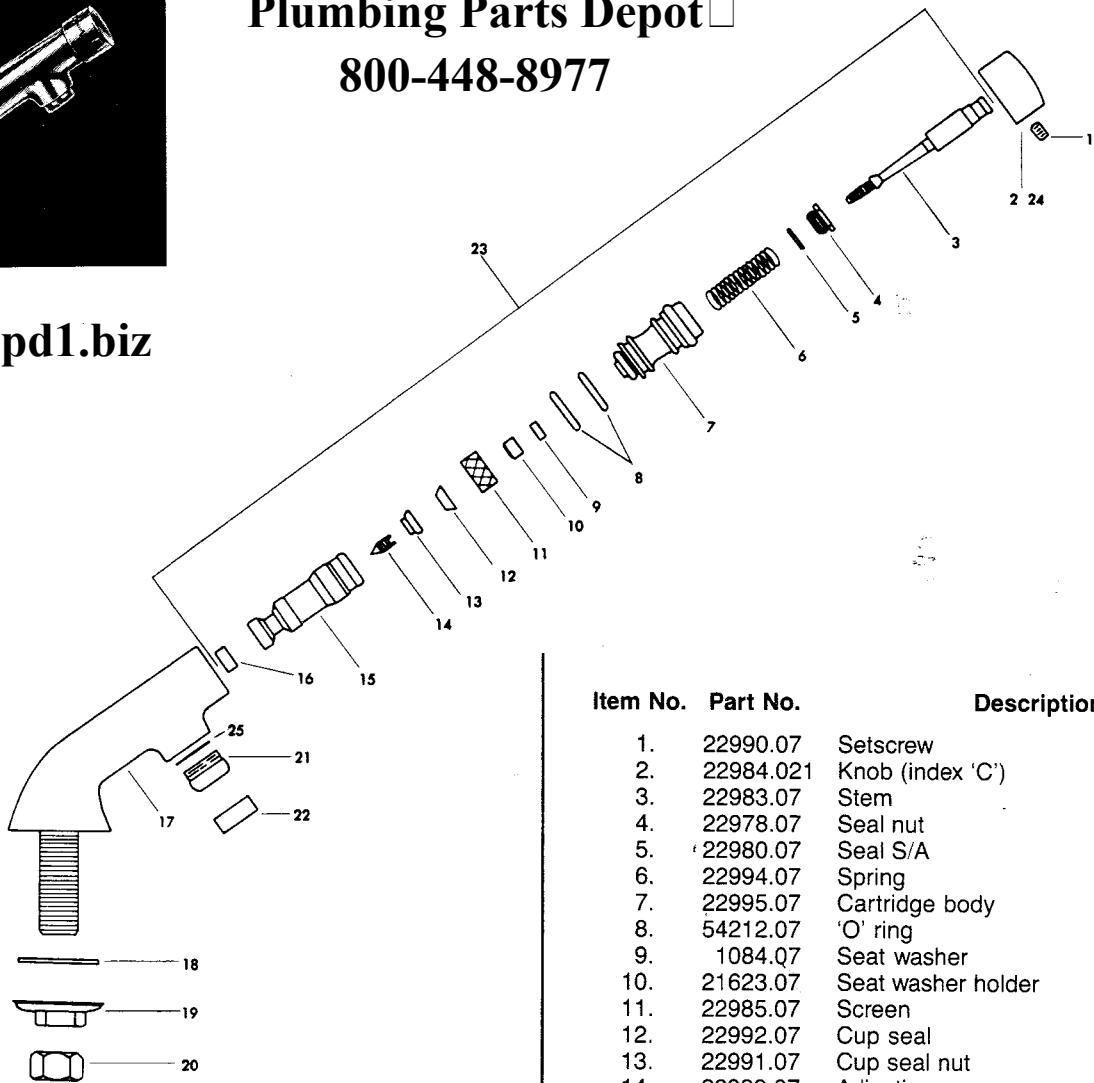

AMERICAN-STANDARD Plumbing Fittings Replacement Parts

AQUAMETER® Slow Self-closing Faucet—2279 series

Plumbing Parts Depot

800-448-8977

www.ppd1.biz

Item No.	Part No.	Description
1.	22990.07	Setscrew
2.	22984.021	Knob (index 'C')
3.	22983.07	Stem
4.	22978.07	Seal nut
5.	22980.07	Seal S/A
6.	22994.07	Spring
7.	22995.07	Cartridge body
8.	54212.07	'O' ring
9.	1084.07	Seat washer
10.	21623.07	Seat washer holder
11.	22985.07	Screen
12.	22992.07	Cup seal
13.	22991.07	Cup seal nut
14.	22989.07	Adjusting screw
15.	22993.07	Cartridge cylinder
16.	22988.07	Filter
17.*	22981.02	Body
18.	1378.07	Washer
19.	24530.07	Locknut
20.	24220.07	Swivel nut
21.	34174.02	Aerator S/A
22.	70493.07	Aerator key
23.	9299.07	Cartridge
24.	22984.023	Knob (index 'H')
25.	34173.07	Flow restrictor

*Not available as repair part

Order by part number