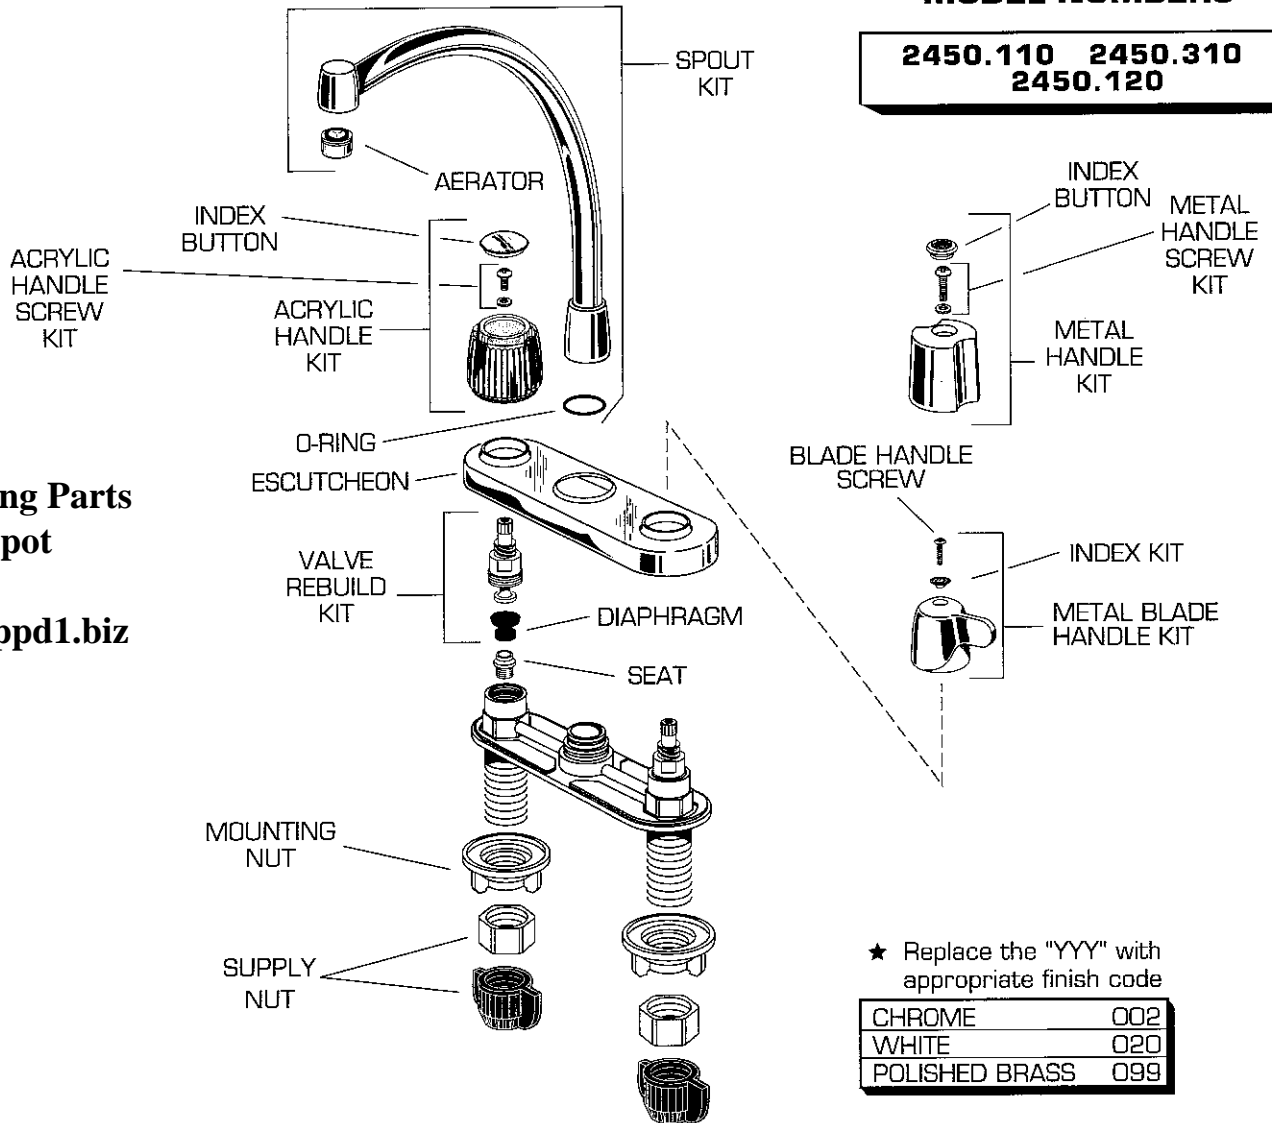

American Standard

CADET BAR SINK FAUCET MODEL NUMBERS

**2450.110 2450.310
2450.120**

★ Replace the "YYY" with appropriate finish code

CHROME	002
WHITE	020
POLISHED BRASS	099

REPAIR PARTS	DESCRIPTION	PART NUMBER ★	PKG QTY
Handles	Acrylic Handle Kit	042622-0070A	1 Pair
	Acrylic Handle Screw Kit	042795-0070A	1
	Index Button (Acrylic Handle)	042591-0070A	1 Pair
	Metal Handle Kit	044292-YYY0A ■	1 Pair
	Metal Handle Screw Kit	042794-0070A	1
	Index Button (Metal Handle)	068498-0070A	1 Pair
	Metal Blade Handle Kit	060140-YYY0A △	1 Pair
	Screw (Blade Handle)	043472-YYY0A △	2
	Index Kit (Blade Handle)	060141-0070A	1 Pair
Valve Parts	Valve Rebuild Kit	066287-0070A	1 Pair
	Diaphragm	044293-0070A	2
	Seat	044257-0040A	2
	Supply Nut (Brass)	024220-0070A	2
	Supply Nut (Plastic)	043379-0070A	2
Trim Parts	Mounting Nut	065800-0070A	2
	Aerator	066070-YYY0A	1
	Spout Kit	042649-YYY0A	1
	O-Ring	059225-0070A	1
	Escutcheon	031020-YYY0A	1

■ Not Available in "099" Polished Brass Finish.
△ Not Available in "020" White Finish.

Plumbing Parts
Depot

www.ppd1.biz