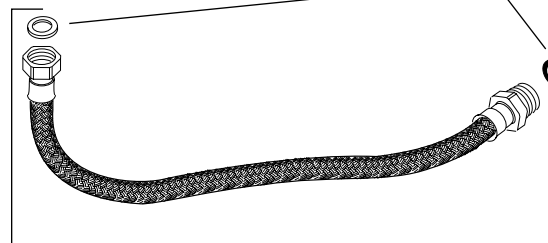

- M962174-YYY0A**  
SPOUT KIT (2981)
- M962173-YYY0A**  
SPOUT KIT (2980)
- 030216-YYY0A**  
BUTTON & SCREW SET
- M962165-YYY0A**  
LEVER HANDLE

- M962172-0070A**  
TRANSFER ROD ASSEMBLY

- 030275-0070A**  
SHANK SLEEVE KIT

- 012668-0070A**  
SHANK KIT

- 012078-0070A**  
VALVE COUPLING KIT

- 030274-0070A**  
SHANK MOUNTING KIT

- 028679-0070A**  
TUBE & TEE ASSEMBLY

- 028698-0070A**  
COUPLING

- 028699-0070A**  
COUPLING (FOR TRANSFER)

- 033760-0070A**  
HAND SHOWER SEAL KIT

- M907556-YYY0A**  
SPOUT ESCUTCHEON
- 910208-0070A**  
STREAM STRAIGHTENER

- 030261-0070A**  
RUBBER RING

- 077084-YYY0A**  
HAND SHOWER

- 028664-YYY0A**  
HAND SHOWER HOLDER