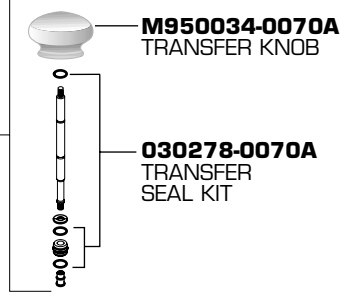

## DECK-MOUNT BATH FILLER

MODEL NUMBER

**2980**  
**2981**

Replace the "YYY" with appropriate finish code

CHROME	002
BLACKENED BRONZE	068
POL. BRASS	099
SATIN	295

- M962162-0070A**  
INDEX BUTTON (HOT)
- M962163-0070A**  
INDEX BUTTON (COLD)
- 918428-0070A**  
HANDLE SCREW
- M908505-YYY0A**  
ESCUTCHEON
- 918049-0070A**  
HANDLE ADAPTER
- M962171-0070A**  
DECK ADAPTER KIT
- 994053-0070A**  
VALVE
- 030258-0070A**  
VALVE MOUNTING KIT

- M962174-YYY0A**  
SPOUT KIT (2981)
- M962173-YYY0A**  
SPOUT KIT (2980)
- 030216-YYY0A**  
BUTTON & SCREW SET
- M962165-YYY0A**  
LEVER HANDLE

- M962172-0070A**  
TRANSFER ROD ASSEMBLY

- 030275-0070A**  
SHANK SLEEVE KIT

- 012668-0070A**  
SHANK KIT

- 012078-0070A**  
VALVE COUPLING KIT

- 030274-0070A**  
SHANK MOUNTING KIT

- 028679-0070A**  
TUBE & TEE ASSEMBLY

- 028698-0070A**  
COUPLING

- 028699-0070A**  
COUPLING (FOR TRANSFER)

- 033760-0070A**  
HAND SHOWER SEAL KIT

- M907556-YYY0A**  
SPOUT ESCUTCHEON
- 910208-0070A**  
STREAM STRAIGHTENER

- 030261-0070A**  
RUBBER RING

- 077084-YYY0A**  
HAND SHOWER

- 028664-YYY0A**  
HAND SHOWER HOLDER