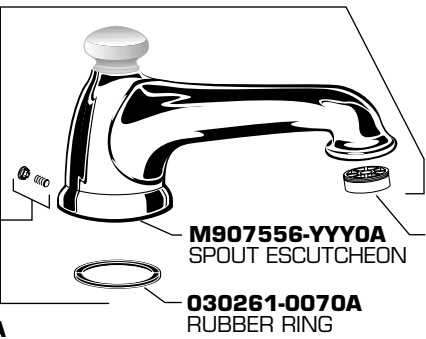

## DECK-MOUNT BATH FILLER

MODEL NUMBER

**2980**  
**2981**

Replace the "YYY" with appropriate finish code

CHROME	002
BLACKENED BRONZE	068
POL. BRASS	099
SATIN	295

- M962162-0070A**  
INDEX BUTTON (HOT)
- M962163-0070A**  
INDEX BUTTON (COLD)
- 918428-0070A**  
HANDLE SCREW
- M908505-YYY0A**  
ESCUTCHEON
- 918049-0070A**  
HANDLE ADAPTER
- M962171-0070A**  
DECK ADAPTER KIT
- 994053-0070A**  
VALVE
- 030258-0070A**  
VALVE MOUNTING KIT

- M962174-YYY0A**  
SPOUT KIT (2981)
- M962173-YYY0A**  
SPOUT KIT (2980)
- 030216-YYY0A**  
BUTTON & SCREW SET
- M962165-YYY0A**  
LEVER HANDLE

- M962172-0070A**  
TRANSFER ROD ASSEMBLY

- 030275-0070A**  
SHANK SLEEVE KIT

- 012668-0070A**  
SHANK KIT

- 012078-0070A**  
VALVE COUPLING KIT

- 030274-0070A**  
SHANK MOUNTING KIT

- 028679-0070A**  
TUBE & TEE ASSEMBLY

- 028698-0070A**  
COUPLING

- 028699-0070A**  
COUPLING (FOR TRANSFER)

- 033760-0070A**  
HAND SHOWER SEAL KIT

- M907556-YYY0A**  
SPOUT ESCUTCHEON
- 910208-0070A**  
STREAM STRAIGHTENER

- 030261-0070A**  
RUBBER RING

- 077084-YYY0A**  
HAND SHOWER

- 028664-YYY0A**  
HAND SHOWER HOLDER