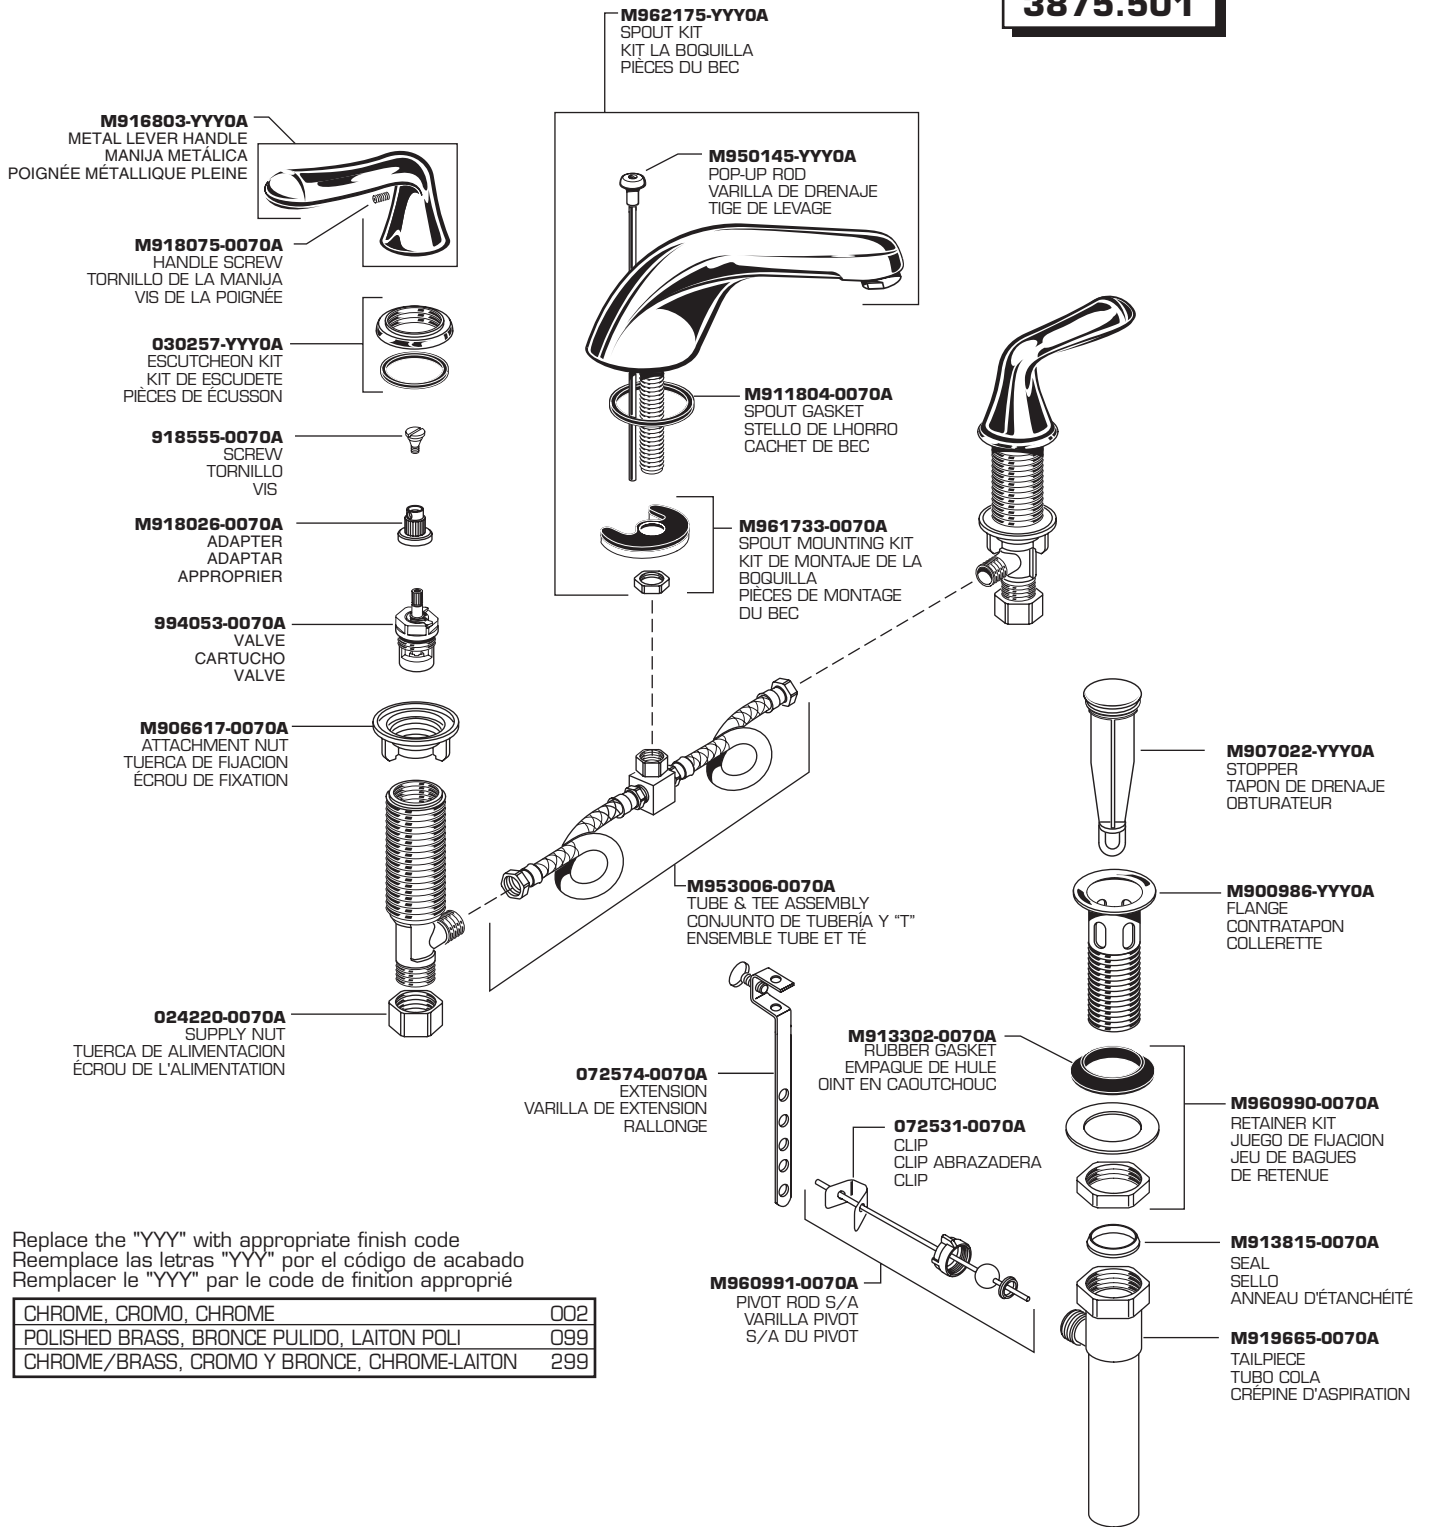

COLONY SOFT SPREAD LAVATORY FAUCETS MEZCLADORA DE LAVABO DUOMANDO ROBINETS MONOPIÈCES COLONY

MODEL NUMBER

3875.501

Replace the "YYY" with appropriate finish code
Reemplazar las letras "YYY" por el código de acabado
Remplacer le "YYY" par le code de finition approprié

CHROME, CROMO, CHROME	002
POLISHED BRASS, BRONCE PULIDO, LAITON POLI	099
CHROME/BRASS, CROMO Y BRONCE, CHROME-LAITON	299

HOT LINE FOR HELP

For toll-free information and answers to your questions, call:
1-800-442-1902
Weekdays 8:00 a.m. to 6:00 p.m. EST
IN CANADA 1-800-387-0369 (TORONTO 1-905-306-1093)
Weekdays 8:00 a.m. to 7:00 p.m. EST
IN MEXICO 01-800-839-12-00