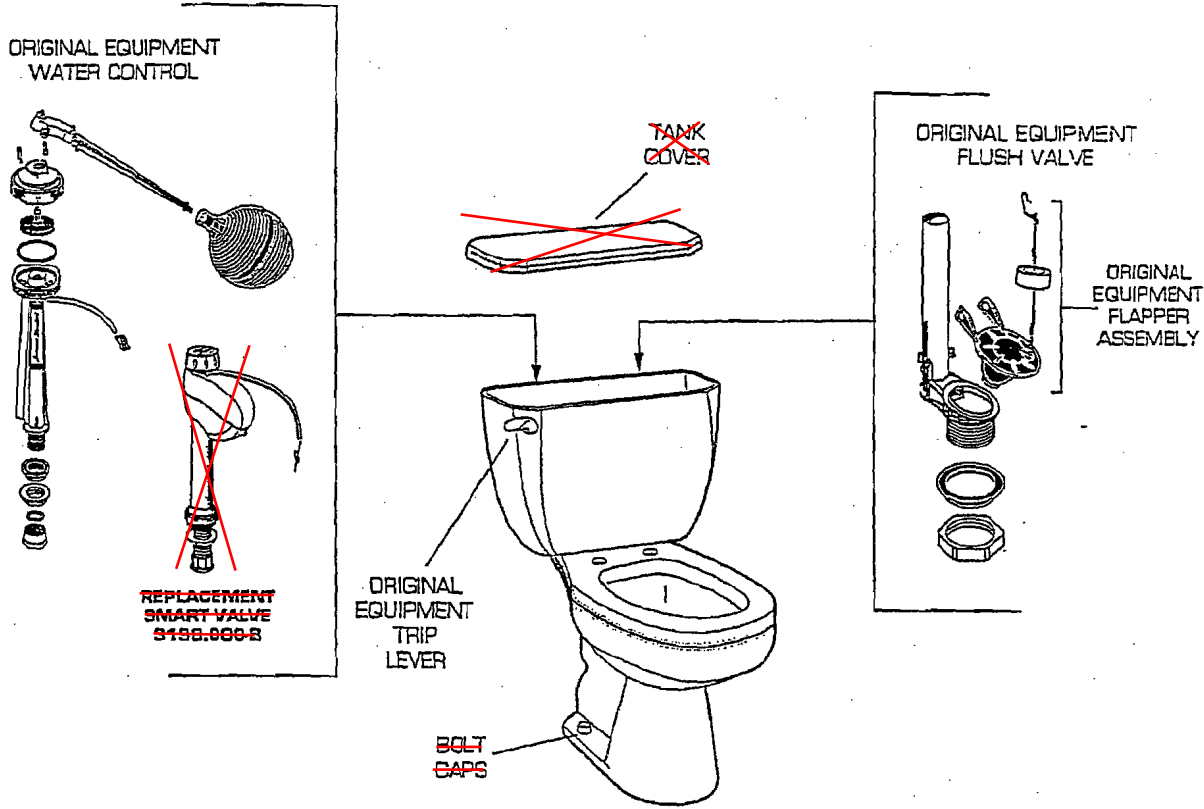

**THE LINE TOILET  
MODEL NUMBERS**

**2147.267 2147.274 2147.283**

**REPLACEMENT BRASS ARM TRIP LEVER**  
~~LEFT HAND ONLY 8098.002 CHROME~~  
 AVAILABLE IN THE ~~8098.020 WHITE~~  
 FOLLOWING COLORS: 8098.099 POLISHED BRASS

★ Replace XXX with Fixture Color Code, YYY with Trim Finish

	DESCRIPTION	▷ COMPONENT	PKG QTY
The Line Toilet White with Blue Line	Round Front Bowl only w/(2) Bolt Caps	3022.283.020	1
	Tank w/Fittings & Cover	4028.283.020	1
	Tank Cover only	735023.283.020	1
The Line Toilet Bone with Rust Line	Round Front Bowl only w/(2) Bolt Caps	3022.274.021	1
	Tank w/Fittings & Cover	4028.274.021	1
	Tank Cover only	735023.021	1
The Line Toilet Silver with Plum Line	Round Front Bowl only w/(2) Bolt Caps	3022.267.165	1
	Tank w/Fittings & Cover	4028.267.165	1
	Tank Cover only	735023.267.165	1
	<b>ORIGINAL EQUIPMENT REPAIR PARTS</b>	<b>PART NUMBER</b>	<b>PKG QTY</b>
	Water Control Assv (with Float Ball)	738351-0070A	1
	Flush Valve	738356-0070A	1
	★ Trip Lever	047242-XXXDA	1
	Bolt Cap Kit	034783-XXXDA	2
	Coupling Kit, Bowl-to-Tank	047188-0070A	1
	Flapper Assembly	738165-0070A	1