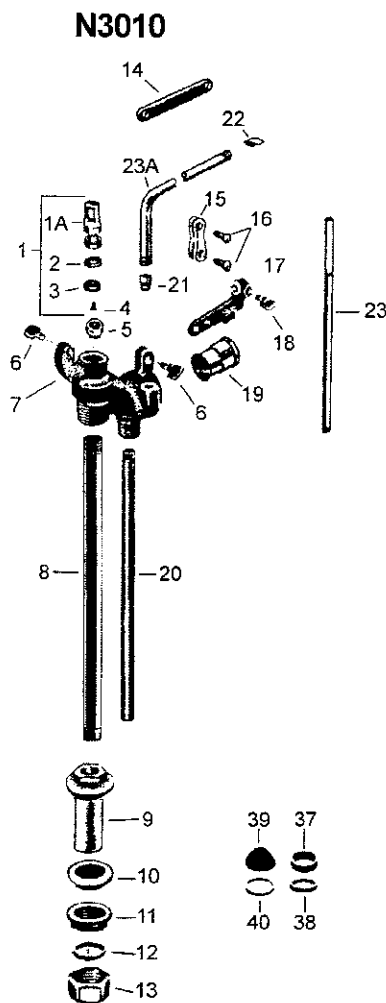

Plumbing Parts Depot  
800-448-8977  
www.ppd1.biz  
**MODEL 4070**

1. AS N3010: Brass Ballcock
2. AS N3055: Old style flush valve (no longer available)  
Use AS 47088-0700 new style flush valve with trip lever.
3. AS N3075: Tank lever (no longer available)  
(use AS 70437-0200 - 4" - plastic arm tank lever included in 47088-0700 flush valve) See Note
4. AS 47553-0020A: 2" x 6" x 1 1/2" Offset Tank Connection

**Note:** The 70437-0200 will not work with the N3055. It will only work with the 47088-0700.

No.	DESCRIPTION	PART NUMBER
1	Plunger S/A (Includes #1-4)	8339-07
1A	Plunger ** KIT ONLY **	33248-07
2	"U" Cup	1853-07
3	Seat Washer	233-17
4	Screw	190-07
5	Seat (nylon)	1852-07
6	Thumb Screw	557-17
7	Body ** KIT ONLY **	N3010
8	Shank Extension 7.57 Long ** KIT ONLY **	N3010
9	Shank	32974-07
10	Shank Washer	1026-07
11	Locknut	11383-07
12	Coupling Washer	125-07
13	Coupling Nut	226-47
14	Plunger Lever	33104-07
15	Link	1085-27
16	Rivet	1008-17
17	Rod Lever	32454-07
18	Thumb Screw	558-07
19	Volume Control S/A	10756-07
20	Hush Tube 6.94 Long ** KIT ONLY **	N3010
21	Adaptor ** KIT ONLY **	N3010
22	Cup	72989-07
23	Float Rod 8 1/2" Long	33230-0070A
23A	Refill Tube	72541-0070A
37	3/8" S.P.S. S.J. Washer	117-07
38	3/8" S.P.S. S.J. Friction Washer	359-07
39	1/2" O.D. S.J. Washer	411-37
40	1/2" O.D. S.J. Friction Washer	73030-07
	Lever Assembly (includes #14 - 17)	10740-07

No.	DESCRIPTION	PART NUMBER
1	Grommet	73058-07
2	Stop	73059-07
3	Guide Tube - 11 9/16" Long	73054-07
	Guide Tube - 12 5/16" Long	73055-07
	Guide Tube - 13 3/16" Long	73056-07
	Guide Tube - 14 11/16" Long	73057-07
4	Float S/A - 9 1/32" Long	73060-07
	Float S/A - 9 25/32" Long	73061-07
	Float S/A - 10 21/32" Long	73062-07
	Float S/A - 12 5/32" Long	73063-07
5	Seal	73069-07
6	Body	73050-07
7	Washer	1039-07
8	Lock Nut	73217-07
9	Washer - Soft Washer	73216-07
	Washer - Hard Washer	1039-07