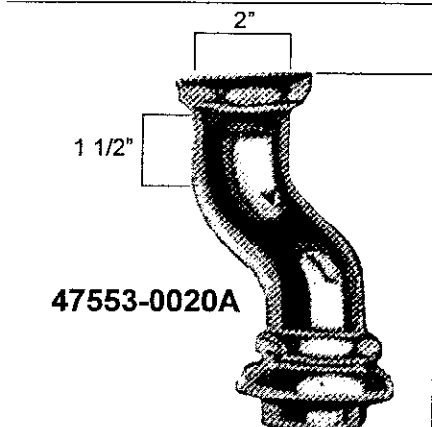

Click Image
for all tank
connections
←---

Flush Valve
3157.014
47088-07

Replaces N3055
(old style)