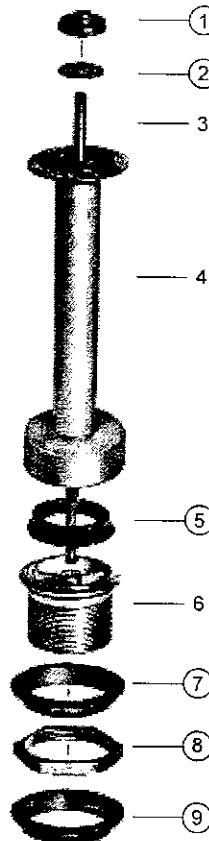

Plumbing Parts Depot  
800-448-8977  
www.ppd1.biz  
**MODEL 4070**

1. AS N3010: Brass Ballcock
2. AS N3055: Old style flush valve (no longer available)  
Use AS 47088-0700 new style flush valve with trip lever.
3. AS N3075: Tank lever (no longer available)  
(use AS 70437-0200 - 4" - plastic arm tank lever included in 47088-0700 flush valve) See Note
4. AS 47553-0020A: 2" x 6" x 1 1/2" Offset Tank Connection

**Note:** The 70437-0200 will not work with the N3055. It will only work with the 47088-0700.

No.	DESCRIPTION	PART NUMBER
1	Plunger S/A (Includes #1-4)	8339-07
1A	Plunger ** KIT ONLY **	33248-07
2	"U" Cup	1853-07
3	Seat Washer	233-17
4	Screw	190-07
5	Seat (nylon)	1852-07
6	Thumb Screw	557-17
7	Body ** KIT ONLY **	N3010
8	Shank Extension 7.57 Long ** KIT ONLY **	N3010
9	Shank	32974-07
10	Shank Washer	1026-07
11	Locknut	11383-07
12	Coupling Washer	125-07
13	Coupling Nut	226-47
14	Plunger Lever	33104-07
15	Link	1085-27
16	Rivet	1008-17
17	Rod Lever	32454-07
18	Thumb Screw	558-07
19	Volume Control S/A	10756-07
20	Hush Tube 6.94 Long ** KIT ONLY **	N3010
21	Adaptor ** KIT ONLY **	N3010
22	Cup	72989-07
23	Float Rod 8 1/2" Long	33230-0070A
23A	Refill Tube	72541-0070A
37	3/8" S.P.S. S.J. Washer	117-07
38	3/8" S.P.S. S.J. Friction Washer	359-07
39	1/2" O.D. S.J. Washer	411-37
40	1/2" O.D. S.J. Friction Washer	73030-07
	Lever Assembly (includes #14 - 17)	10740-07

No.	DESCRIPTION	PART NUMBER
1	Grommet	73058-07
2	Stop	73059-07
3	Guide Tube - 11 9/16" Long	73054-07
	Guide Tube - 12 5/16" Long	73055-07
	Guide Tube - 13 3/16" Long	73056-07
	Guide Tube - 14 11/16" Long	73057-07
4	Float S/A - 9 1/32" Long	73060-07
	Float S/A - 9 25/32" Long	73061-07
	Float S/A - 10 21/32" Long	73062-07
	Float S/A - 12 5/32" Long	73063-07
5	Seal	73069-07
6	Body	73050-07
7	Washer	1039-07
8	Lock Nut	73217-07
9	Washer - Soft Washer	73216-07
	Washer - Hard Washer	1039-07