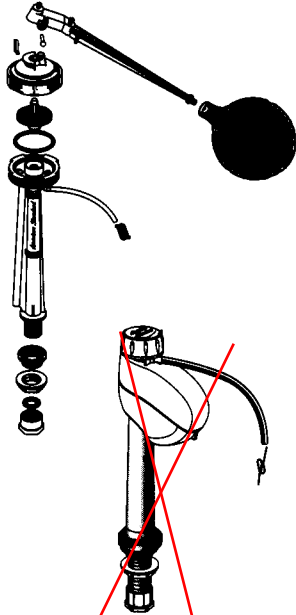

CADET II 1.6 G.P.F. TOILET MODEL NUMBER

American Standard

2164 SERIES ROUND FRONT
2174 SERIES ELONGATED FRONT
2216 SERIES 17" HIGH ELONG FRONT
2216 SERIES 16-1/8" HIGH ELONG FRONT

Plumbing Parts Depot
www.ppd1.biz

ORIGINAL EQUIPMENT
 WATER CONTROL

~~REPLACEMENT
 SMART VALVE
 3199-000-B~~

TANK
 COVER

ORIGINAL EQUIPMENT
 FLUSH VALVE

ORIGINAL EQUIPMENT
 FLAPPER
 ASSEMBLY

ORIGINAL
 EQUIPMENT
 TRIP
 LEVER

RIGHT HAND
 TRIP LEVER

BOLT
 CAPS

REPLACEMENT BRASS ARM TRIP LEVER
 LEFT HAND ONLY 8098.002 CHROME
 AVAILABLE IN THE 8098.020 WHITE
 FOLLOWING COLORS: 8098.099 POLISHED BRASS

★ Replace XXX with
 Fixture Color Code,
 YYY with Trim Finish

DESCRIPTION	▷ COMPONENT	PKG QTY
★ Round Front Bowl only w/(2) Bolt Caps	3054.018.XXX	1
★ Elongated Bowl only w/(2) Bolt Caps	3059.012.XXX	1
★ 16-1/8" High Elong Bowl w/(2) Bolt Cap	3107.011.XXX	1
★ 17" High Elong Bowl w/(2) Bolt Caps	3107.170.XXX	1
★ Tank w/Fittings & Cover (12" R.I.)	4072.015.XXX	1
★ Tank w/Fittings & Cover (14" R.I.)	4014.014.XXX	1
★ Tank w/Fittings & Cover (10" R.I.)	4010.010.XXX	1
★ Tank w/Fittings & Cover (12" R.I.) R.H. Trip Lever	4072.800.XXX	1
★ Tank Cover only	735018-400-XXX	1
DESCRIPTION	PART NUMBER	PKG QTY
Water Control Assembly (with Float Ball)	738145-0070A	1
Flush Valve	738138-0070A	1
★ Trip Lever	047242-XXX0A	1
★ R.H. Trip Lever	738172-XXX0A	1
★ Bolt Cap Kit	034783-XXX0A	2
Coupling Kit, Bowl-to-Tank	047188-0070A	1
Flapper Assembly	738159-0070A	1