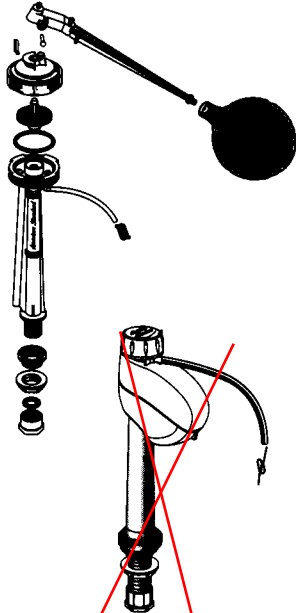

CADET II 1.6 G.P.F. TOILET MODEL NUMBER

American Standard

Plumbing Parts Depot
800-448-8977

2164 SERIES ROUND FRONT
2174 SERIES ELONGATED FRONT
2216 SERIES 17" HIGH ELONG FRONT
2216 SERIES 16-1/8" HIGH ELONG FRONT

ORIGINAL EQUIPMENT
WATER CONTROL

~~REPLACEMENT
SMART VALVE
3199-000-B~~

TANK
COVER

ORIGINAL EQUIPMENT
FLUSH VALVE

ORIGINAL
EQUIPMENT
FLAPPER
ASSEMBLY

ORIGINAL
EQUIPMENT
TRIP
LEVER

RIGHT HAND
TRIP LEVER

BOLT
CAPS

REPLACEMENT BRASS ARM TRIP LEVER
LEFT HAND ONLY 8098.002 CHROME
AVAILABLE IN THE 8098.020 WHITE
FOLLOWING COLORS: 8098.099 POLISHED BRASS

★ Replace XXX with
Fixture Color Code,
YYY with Trim Finish

DESCRIPTION	▷ COMPONENT	PKG QTY
★ Round Front Bowl only w/(2) Bolt Caps	3054.018.XXX	1
★ Elongated Bowl only w/(2) Bolt Caps	3059.012.XXX	1
★ 16-1/8" High Elong Bowl w/(2) Bolt Cap	3107.011.XXX	1
★ 17" High Elong Bowl w/(2) Bolt Caps	3107.170.XXX	1
★ Tank w/Fittings & Cover (12" R.I.)	4072.015.XXX	1
★ Tank w/Fittings & Cover (14" R.I.)	4014.014.XXX	1
★ Tank w/Fittings & Cover (10" R.I.)	4010.010.XXX	1
★ Tank w/Fittings & Cover (12" R.I.) R.H. Trip Lever	4072.800.XXX	1
★ Tank Cover only	735018-400-XXX	1
DESCRIPTION	PART NUMBER	PKG QTY
Water Control Assembly (with Float Ball)	738145-0070A	1
Flush Valve	738138-0070A	1
★ Trip Lever	047242-XXX0A	1
★ R.H. Trip Lever	738172-XXX0A	1
★ Bolt Cap Kit	034783-XXX0A	2
Coupling Kit, Bowl-to-Tank	047188-0070A	1
Flapper Assembly	738159-0070A	1