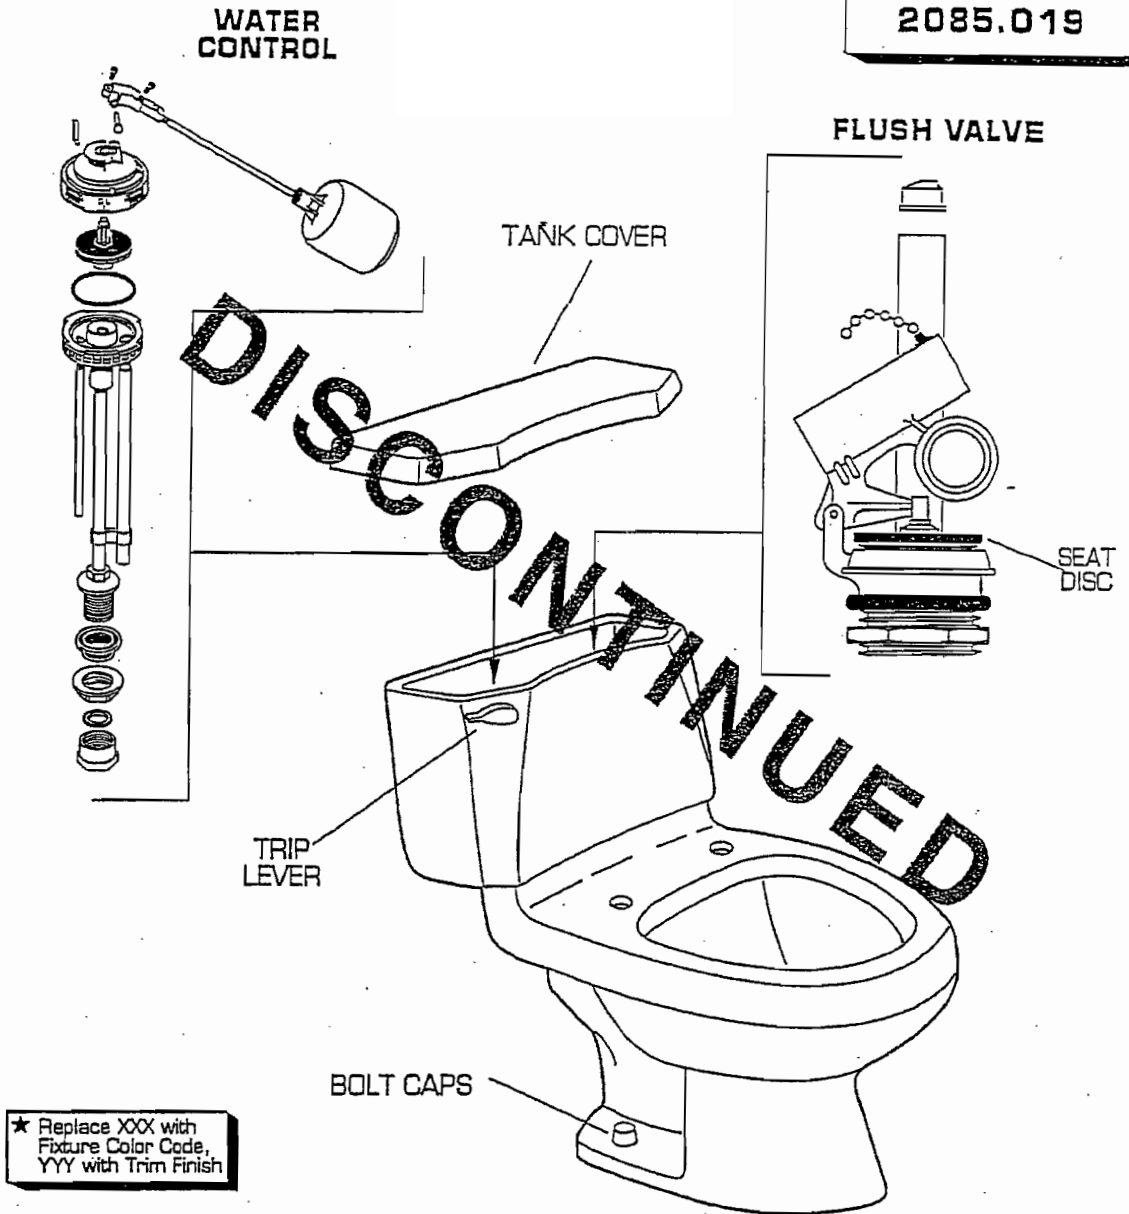

American Standard

Plumbing Parts Depot
800-448-8977
www.ppd1.biz

ELLISSE TWO-PIECE TOILET

MODEL NUMBER

2085.019

★ Replace XXX with Fixture Color Code, YYY with Trim Finish

DESCRIPTION	▷ COMPONENT	PKG QTY
★ Bowl only with Bolt Covers	3065.019.XXX	1
★ Tank Complete with Trim	4075.017.XXX	1
★ Tank Cover	735002-400.XXX	1
DESCRIPTION	PART NUMBER	PKG QTY
★ Bolt Cap Kit	034783-XXX0A	2
★ Trip Lever	047140-YYY0A	1
Water Control Assy (with Float Ball)	047183-0070A	1
Flush Valve	047139-0070A	1
Coupling Kit for Bowl to Tank (not shown)	047141-0070A	1
Seat Disc	033643-0070A	1

▷ FOR COMPONENT PART ORDERING SEE CURRENT PRODUCT SELECTOR AND PRICING GUIDE.

American Standard

Plumbing Parts Depot
800-448-8977
www.ppd1.biz

ELLISSE TWO-PIECE 1.6 GPF TOILET

MODEL NUMBER

2184.027

REPLACEMENT BRASS ARM TRIP LEVER
LEFT HAND ONLY 8098.002 CHROME
AVAILABLE IN THE 8098.020 WHITE
FOLLOWING COLORS: 8098.099 POLISHED BRASS

★ Replace XXX with Fixture Color Code, YYY with Trim Finish

DESCRIPTION	COMPONENT	PKG QTY
★ Bowl only with Bolt Covers	3097.035.XXX	1
★ Tank Complete with Trim	4075.116.XXX	1
★ Tank Cover	735002-400.XXX	1
ORIGINAL EQUIPMENT REPAIR PARTS	PART NUMBER	PKG QTY
★ Bolt Cap Kit	034783-XXX0A	2
★ Trip Lever (Colors)	047242-XXX0A	1
★ Trip Levers (Finish)	047242-YYY0A	1
Water Control Assy.	047242-XXX0A	1
Flush Valve	738181-0070A	1
Coupling Kit for Bowl to Tank	047141-0070A	1
Flapper Assembly	738258-0070A	