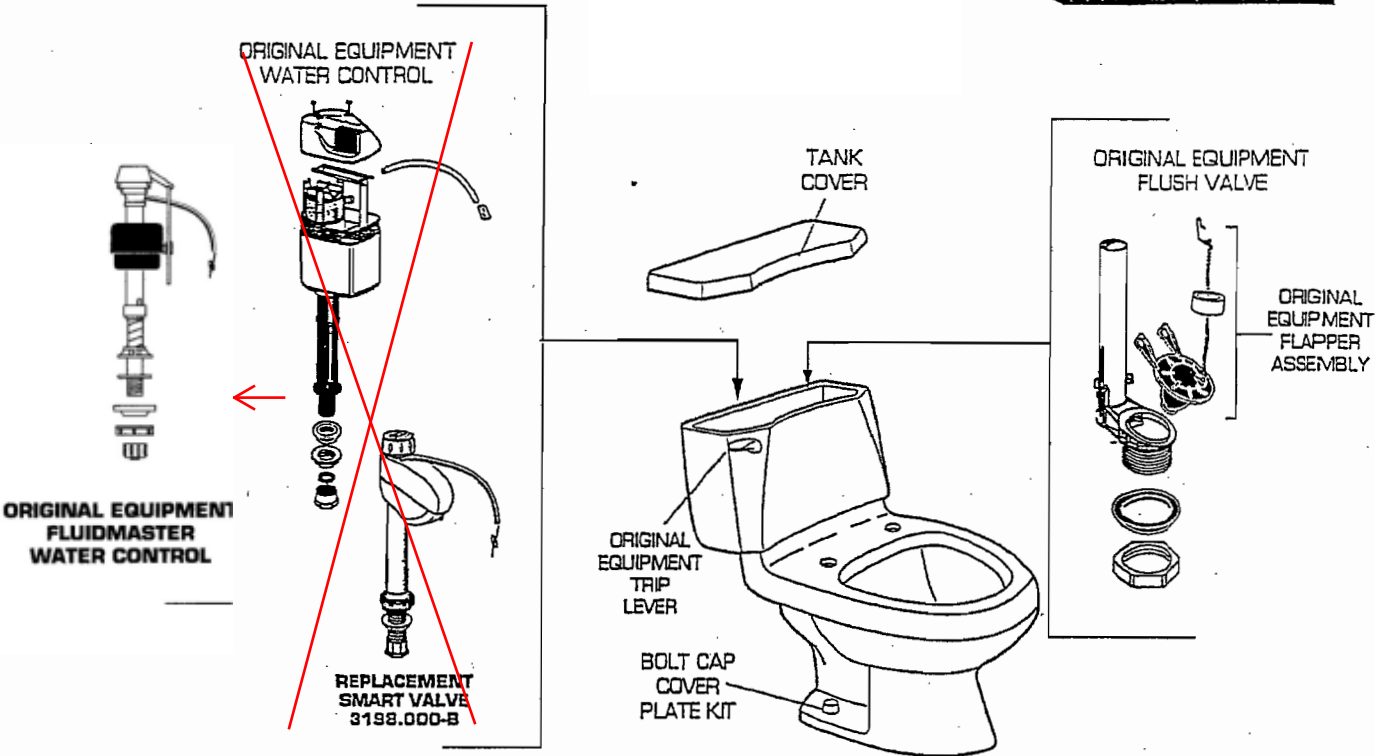

American Standard

Plumbing Parts Depot
800-448-8977
www.ppd1.biz

ELLISSE TWO-PIECE TOILET

MODEL NUMBER

2085.019

★ Replace XXX with Fixture Color Code, YYY with Trim Finish

DESCRIPTION	▷ COMPONENT	PKG QTY
★ Bowl only with Bolt Covers	3065.019.XXX	1
★ Tank Complete with Trim	4075.017.XXX	1
★ Tank Cover	735002-400.XXX	1
DESCRIPTION	PART NUMBER	PKG QTY
★ Bolt Cap Kit	034783-XXX0A	2
★ Trip Lever	047140-YYY0A	1
Water Control Assy (with Float Ball)	047183-0070A	1
Flush Valve	047139-0070A	1
Coupling Kit for Bowl to Tank (not shown)	047141-0070A	1
Seat Disc	033643-0070A	1

▷ FOR COMPONENT PART ORDERING SEE CURRENT PRODUCT SELECTOR AND PRICING GUIDE.

American Standard

Plumbing Parts Depot
800-448-8977
www.ppd1.biz

ELLISSE TWO-PIECE 1.6 GPF TOILET

MODEL NUMBER

2184.027

REPLACEMENT BRASS ARM TRIP LEVER
LEFT HAND ONLY 8098.002 CHROME
AVAILABLE IN THE 8098.020 WHITE
FOLLOWING COLORS: 8098.099 POLISHED BRASS

★ Replace XXX with Fixture Color Code, YYY with Trim Finish

DESCRIPTION	COMPONENT	PKG QTY
★ Bowl only with Bolt Covers	3097.035.XXX	1
★ Tank Complete with Trim	4075.116.XXX	1
★ Tank Cover	735002-400.XXX	1
ORIGINAL EQUIPMENT REPAIR PARTS	PART NUMBER	PKG QTY
★ Bolt Cap Kit	034783-XXX0A	2
★ Trip Lever (Colors)	047242-XXX0A	1
★ Trip Levers (Finish)	047242-YYY0A	1
Water Control Assy.	047242-XXX0A	1
Flush Valve	738181-0070A	1
Coupling Kit for Bowl to Tank	047141-0070A	1
Flapper Assembly	738258-0070A	