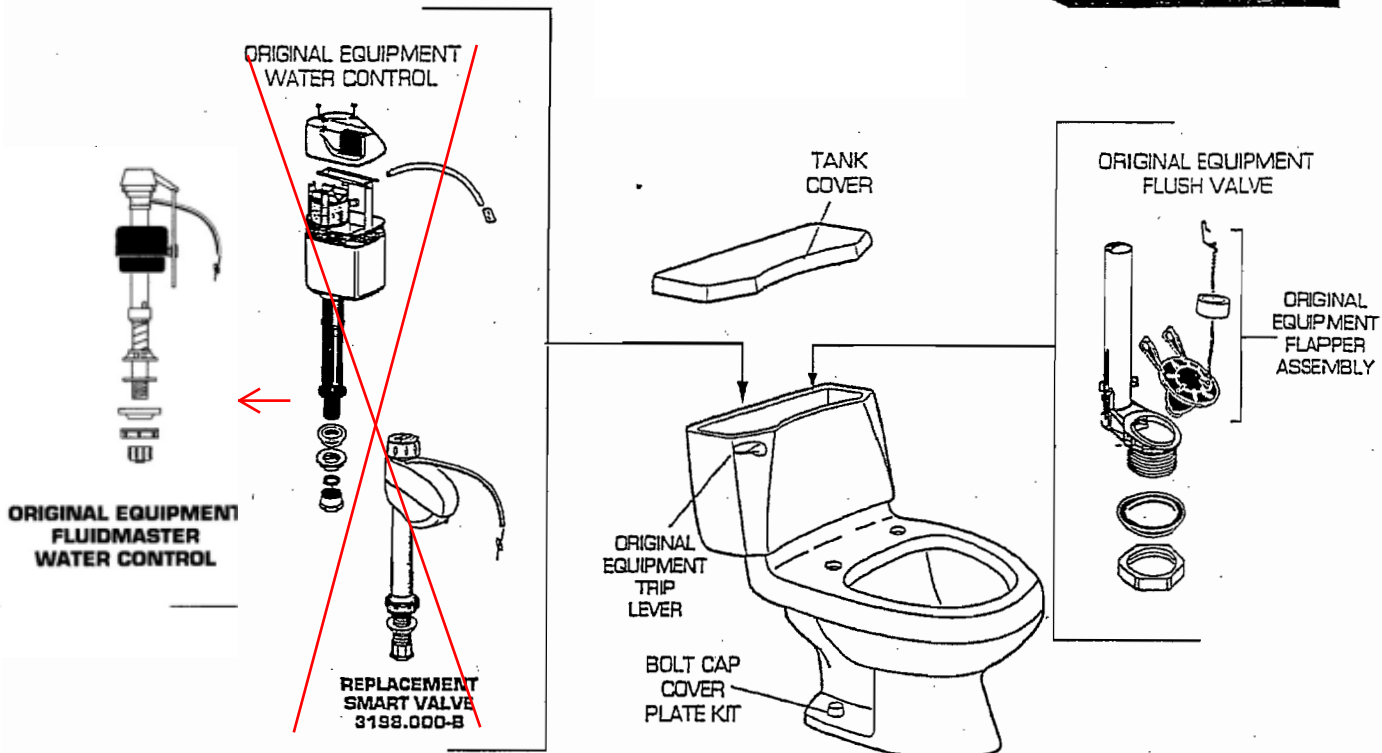

American Standard

Plumbing Parts Depot

www.ppd1.biz

**ELLISSE TWO-PIECE
TOILET**

MODEL NUMBER

2085.019

★ Replace XXX with Fixture Color Code, YYY with Trim Finish

DESCRIPTION	▷ COMPONENT	PKG QTY
★ Bowl only with Bolt Covers	3065.019.XXX	1
★ Tank Complete with Trim	4075.017.XXX	1
★ Tank Cover	735002-400.XXX	1
DESCRIPTION	PART NUMBER	PKG QTY
★ Bolt Cap Kit	034783-XXX0A	2
★ Trip Lever	047140-YYY0A	1
Water Control Assy (with Float Ball)	047183-0070A	1
Flush Valve	047139-0070A	1
Coupling Kit for Bowl to Tank (not shown)	047141-0070A	1
Seat Disc	033643-0070A	1

▷ FOR COMPONENT PART ORDERING SEE CURRENT PRODUCT SELECTOR AND PRICING GUIDE.

American Standard

Plumbing Parts Depot

www.ppd1.biz

ELLISSE TWO-PIECE 1.6 GPF TOILET

MODEL NUMBER

2184.027

REPLACEMENT BRASS ARM TRIP LEVER
 LEFT HAND ONLY 8098.002 CHROME
 AVAILABLE IN THE 8098.020 WHITE
 FOLLOWING COLORS: 8098.099 POLISHED BRASS

★ Replace XXX with Fixture Color Code, YYY with Trim Finish

DESCRIPTION	▷ COMPONENT	PKG QTY
★ Bowl only with Bolt Covers	3097.035.XXX	1
★ Tank Complete with Trim	4075.116.XXX	1
★ Tank Cover	735002-400.XXX	1
ORIGINAL EQUIPMENT REPAIR PARTS	PART NUMBER	PKG QTY
★ Bolt Cap Kit	034783-XXX0A	2
★ Trip Lever (Colors)	047242-XXX0A	1
★ Trip Levers (Finish)	047242-YYY0A	1
Water Control Assy.	3198.000	1
Flush Valve	738181-0070A	1
Coupling Kit for Bowl to Tank	047141-0070A	1
Flapper Assembly	738258-0070A	