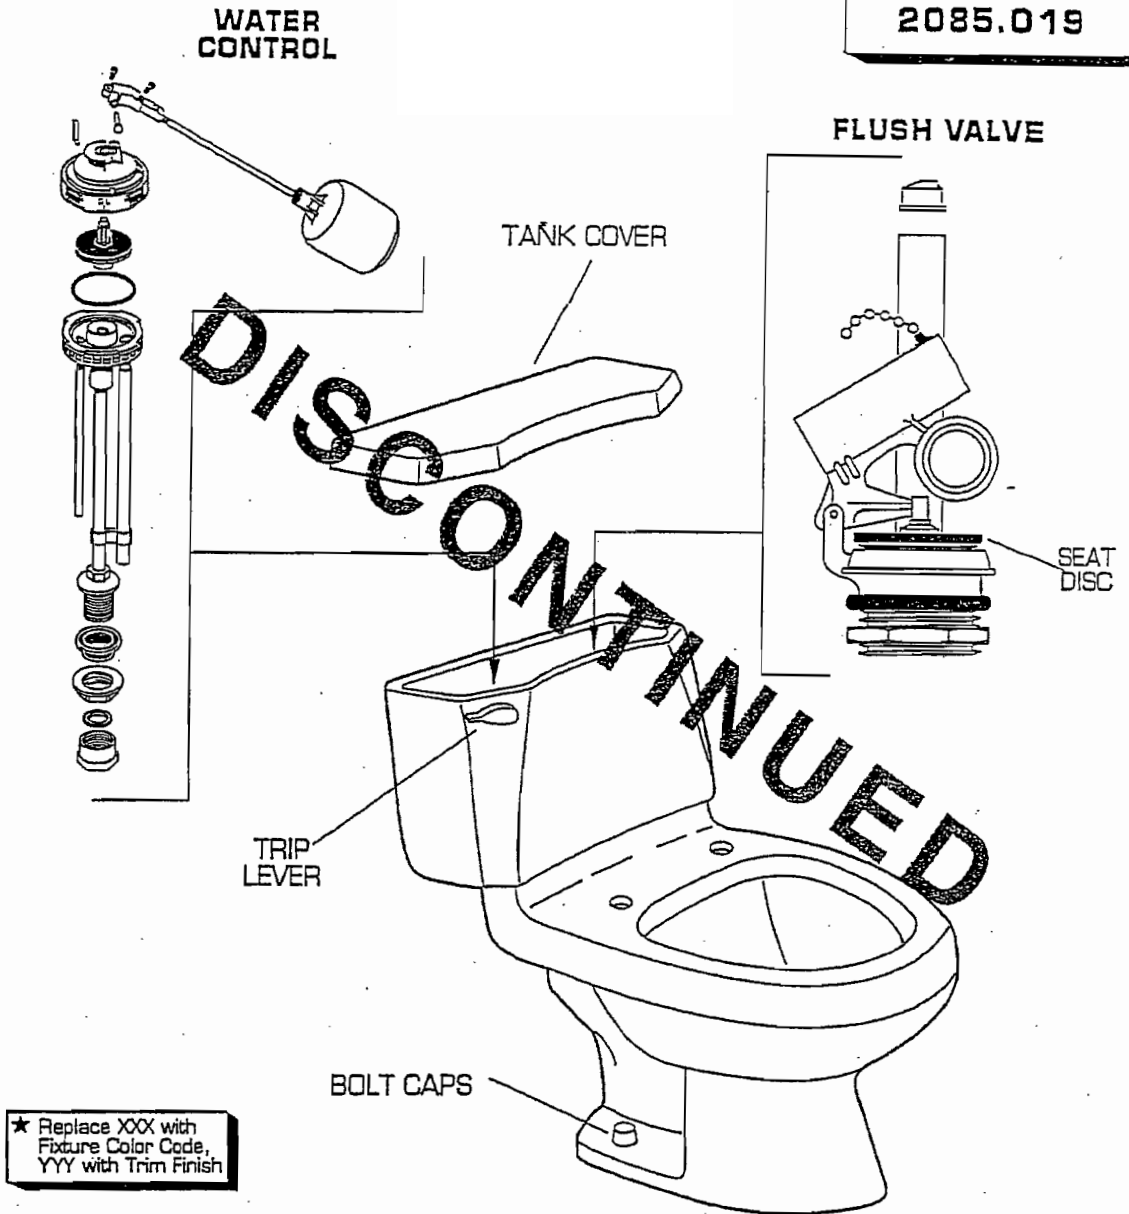

American Standard

Plumbing Parts Depot

www.ppd1.biz

**ELLISSE TWO-PIECE
TOILET**

MODEL NUMBER

2085.019

★ Replace XXX with Fixture Color Code, YYY with Trim Finish

DESCRIPTION	▷ COMPONENT	PKG QTY
★ Bowl only with Bolt Covers	3065.019.XXX	1
★ Tank Complete with Trim	4075.017.XXX	1
★ Tank Cover	735002-400.XXX	1
DESCRIPTION	PART NUMBER	PKG QTY
★ Bolt Cap Kit	034783-XXX0A	2
★ Trip Lever	047140-YYY0A	1
Water Control Assy (with Float Ball)	047183-0070A	1
Flush Valve	047139-0070A	1
Coupling Kit for Bowl to Tank (not shown)	047141-0070A	1
Seat Disc	033643-0070A	1

▷ FOR COMPONENT PART ORDERING SEE CURRENT PRODUCT SELECTOR AND PRICING GUIDE.

American Standard

Plumbing Parts Depot

www.ppd1.biz

ELLISSE TWO-PIECE 1.6 GPF TOILET

MODEL NUMBER

2184.027

REPLACEMENT BRASS ARM TRIP LEVER
 LEFT HAND ONLY 8098.002 CHROME
 AVAILABLE IN THE 8098.020 WHITE
 FOLLOWING COLORS: 8098.099 POLISHED BRASS

★ Replace XXX with Fixture Color Code, YYY with Trim Finish

DESCRIPTION	▷ COMPONENT	PKG QTY
★ Bowl only with Bolt Covers	3097.035.XXX	1
★ Tank Complete with Trim	4075.116.XXX	1
★ Tank Cover	735002-400.XXX	1
ORIGINAL EQUIPMENT REPAIR PARTS	PART NUMBER	PKG QTY
★ Bolt Cap Kit	034783-XXX0A	2
★ Trip Lever (Colors)	047242-XXX0A	1
★ Trip Levers (Finish)	047242-YYY0A	1
Water Control Assy.	3198.000	1
Flush Valve	738181-0070A	1
Coupling Kit for Bowl to Tank	047141-0070A	1
Flapper Assembly	738258-0070A	