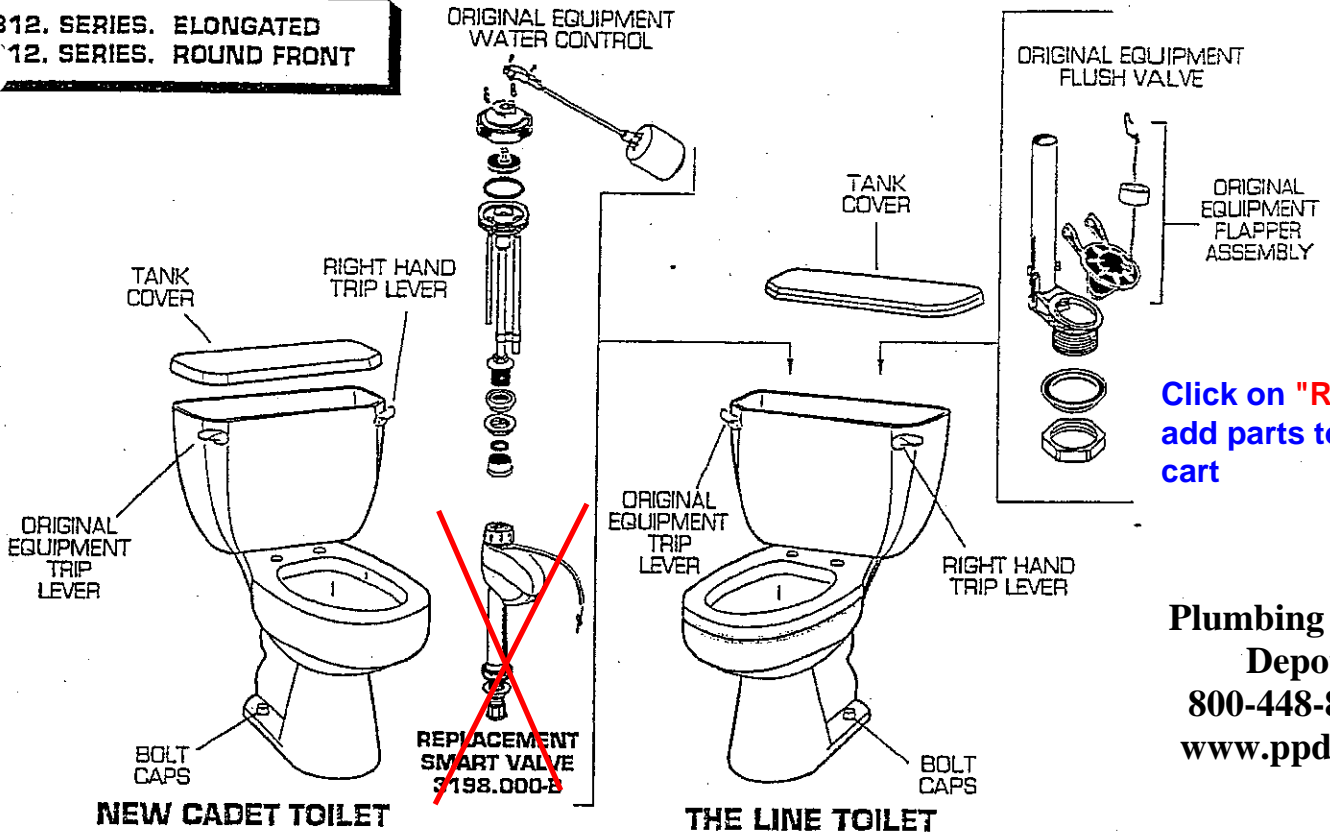

**NEW CADET TOILET /  
THE LINE TOILET  
MODEL NUMBERS**

**2812. SERIES. ELONGATED  
12. SERIES. ROUND FRONT**

Click on "Red" box to add parts to shopping cart

**Plumbing Parts  
Depot  
800-448-8977  
www.ppd1.biz**

**REPLACEMENT BRASS ARM TRIP LEVER**  
LEFT HAND ONLY 8098.002 CHROME  
AVAILABLE IN THE 8098.020 WHITE  
FOLLOWING COLORS: 8098.099 POLISHED BRASS

★ Replace XXX with Fixture Color Code, YYY with Trim Finish

MODEL	DESCRIPTION	COMPONENT	PKG QTY
The Line Toilet White with Blue Line	Elong. Bowl only w/(2) Bolt Caps	3412.175	1
	Round Front Bowl only w/(2) Bolt Caps	3112.164	1
	Tank w/Fittings & Cover	4078.243	1
	Tank Cover only	735007-404	1
The Line Toilet Bone with Rust Line	Elong. Bowl only w/(2) Bolt Caps	3412.182	1
	Round Front Bowl only w/(2) Bolt Caps	3112.157	1
	Tank w/Fittings & Cover	4078.235	1
	Tank Cover only	735007-403	1
The Line Toilet Silver with Plum Line	Elong. Bowl only w/(2) Bolt Caps	3412.193	1
	Round Front Bowl only w/(2) Bolt Caps	3112.142	1
	Tank w/Fittings & Cover	4078.216	1
	Tank Cover only	735007-402	1
New Cadet Toilet	* Elong. Bowl only w/(2) Bolt Caps	3412.042.XXX	1
	* Round Front Bowl only w/(2) Bolt Caps	3112.030.XXX	1
	* Tank w/Fittings & Cover	4078.024.XXX	1
	* Tank Cover only	735007-400.XXX	1
	<b>ORIGINAL EQUIPMENT REPAIR PARTS</b>	<b>PART NUMBER</b>	<b>PKG QTY</b>
	Water Control Assy (with Float Ball)	047189-0070A	1
	Flush Valve	047394-0070A	1
	* Trip Lever	047192-XXX0A	1
	R.H. Trip Lever	738034-0020A	1
	* Bolt Cap Kit	034783-XXX0A	2
	Coupling Kit, Bowl-to-Tank	047188-0070A	1
Flapper Assembly	047146-0070A	1	