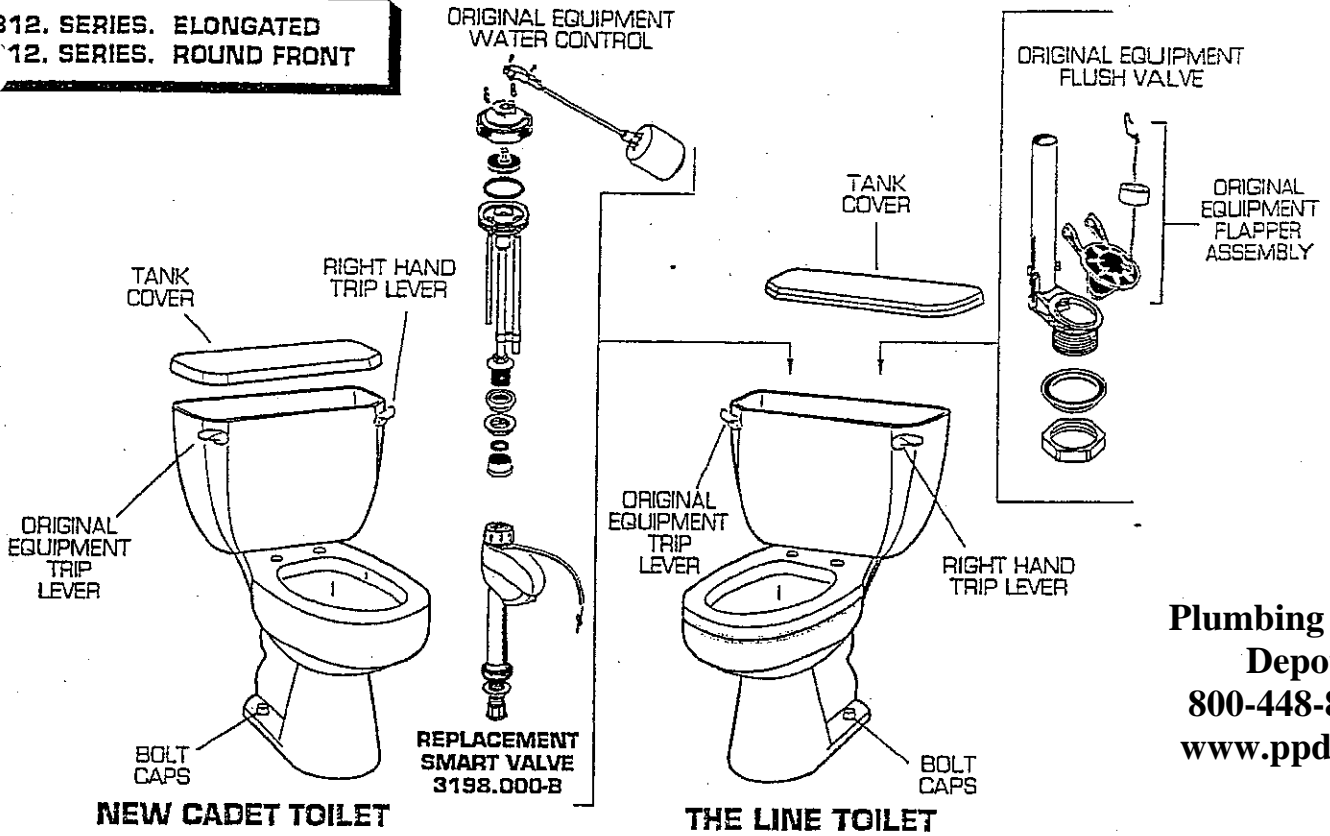

**NEW CADET TOILET/  
THE LINE TOILET**  
MODEL NUMBERS

**2812. SERIES. ELONGATED  
12. SERIES. ROUND FRONT**

**Plumbing Parts  
Depot**  
800-448-8977  
www.ppd1.biz

**REPLACEMENT BRASS ARM TRIP LEVER**  
LEFT HAND ONLY 8098.002 CHROME  
AVAILABLE IN THE 8098.020 WHITE  
FOLLOWING COLORS: 8098.099 POLISHED BRASS

★ Replace XXX with  
Fixture Color Code,  
YYY with Trim Finish

MODEL	DESCRIPTION	COMPONENT	PKG QTY
The Line Toilet White with Blue Line	Elong. Bowl only w/(2) Bolt Caps	3412.175	1
	Round Front Bowl only w/(2) Bolt Caps	3112.164	1
	Tank w/Fittings & Cover	4078.243	1
	Tank Cover only	735007-404	1
The Line Toilet Bone with Rust Line	Elong. Bowl only w/(2) Bolt Caps	3412.182	1
	Round Front Bowl only w/(2) Bolt Caps	3112.157	1
	Tank w/Fittings & Cover	4078.235	1
	Tank Cover only	735007-403	1
The Line Toilet Silver with Plum Line	Elong. Bowl only w/(2) Bolt Caps	3412.193	1
	Round Front Bowl only w/(2) Bolt Caps	3112.142	1
	Tank w/Fittings & Cover	4078.216	1
	Tank Cover only	735007-402	1
New Cadet Toilet	* Elong. Bowl only w/(2) Bolt Caps	3412.042.XXX	1
	* Round Front Bowl only w/(2) Bolt Caps	3112.030.XXX	1
	* Tank w/Fittings & Cover	4078.024.XXX	1
	* Tank Cover only	735007-400.XXX	1
	<b>ORIGINAL EQUIPMENT REPAIR PARTS</b>	<b>PART NUMBER</b>	<b>PKG QTY</b>
	Water Control Assy (with Float Ball)	047189-0070A	1
	Flush Valve	047394-0070A	1
	* Trip Lever	047192-XXX0A	1
	R.H. Trip Lever	738034-0020A	1
	* Bolt Cap Kit	034783-XXX0A	2
	Coupling Kit, Bowl-to-Tank	047188-0070A	1
Flapper Assembly	047146-0070A	1	