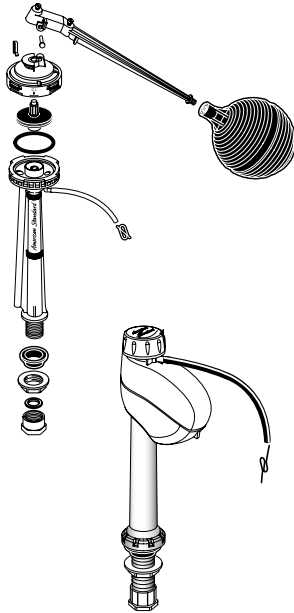

ANTIQUITY 1.6 GPF TOILET

MODEL NUMBER

2464.019 ELONGATED
2264.017 ROUND FRONT
2264.217 FLORAL

Plumbing Parts Depot

www.ppd1.biz

ORIGINAL EQUIPMENT
WATER CONTROL

**REPLACEMENT
SMART VALVE
3198.000-B**

TANK
COVER

ORIGINAL
EQUIPMENT
TRIP
LEVER

BOLT
CAPS

ORIGINAL EQUIPMENT
FLUSH VALVE

ORIGINAL
EQUIPMENT
FLAPPER
ASSEMBLY

★ Replace XXX with Fixture Color Code, YYY with Trim Finish

DESCRIPTION	▶ COMPONENT	PKG QTY
★ Elongated Bowl w/Bolt Caps	3208.016.XXX	1
★ Round Bowl w/Bolt Caps	3093.013.XXX	
★ Tank Complete w/Trim	4094.015.XXX	
★ Tank Cover	735036-400.XXX	
ORIGINAL EQUIPMENT REPAIR PARTS	PART NUMBER	PKG QTY
★ Bolt Cap Kit	034783-XXX0A	2
★ Trip Lever (Chrome)	730288-002.XXX	1
★ Trip Lever (Polished Brass)	730288-099.XXX	1
Water Control Assy	738402-0070A	1
Flush Valve	738138-0070A	1
Flapper Assembly	738159-0070A	1