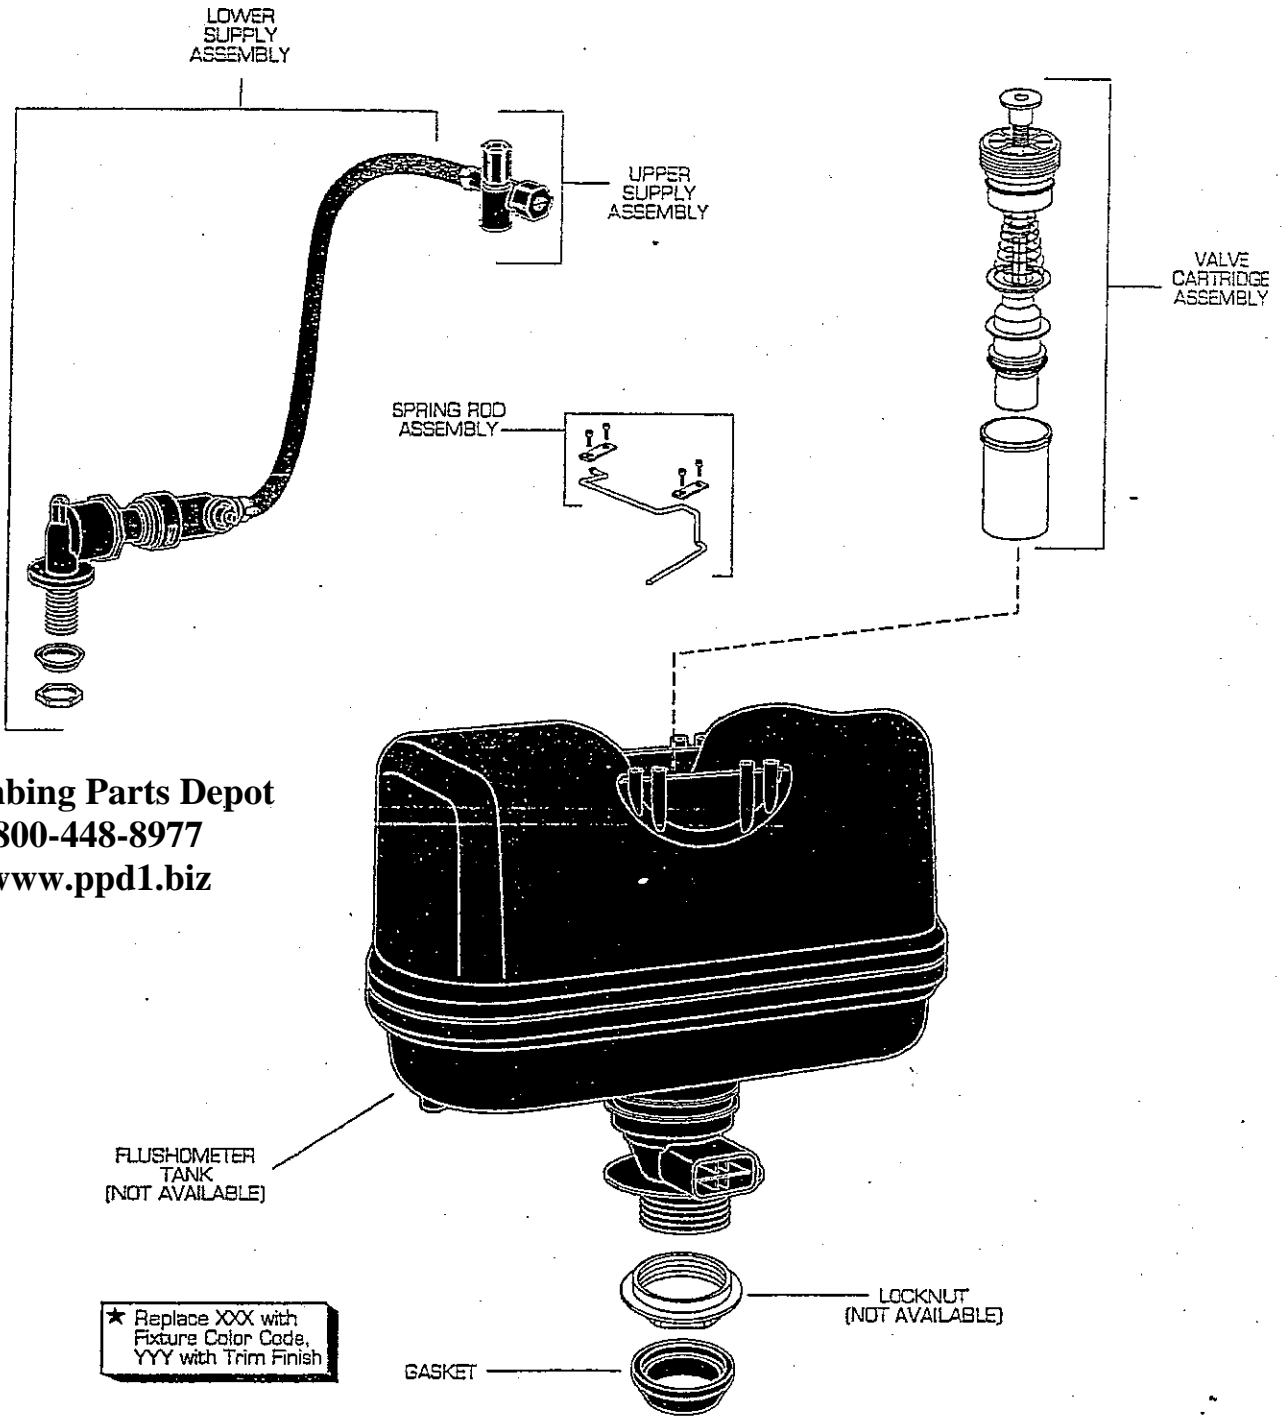

CADET MODEL

★ Replace XXX with Fixture Color Code, YYY with Trim Finish

DESCRIPTION	▷ COMPONENT	PKG QTY
★ Elongated Bowl (Glenwall)	3402.016.XXX	1
★ Elongated Bowl w/(2) Bolt Caps (Cadet)	3099.016.XXX	1
★ Elongated Bowl w/(2) Bolt Caps & Slotted Rim (Cadet)	3099.203.XXX	1
★ Round Front Bowl w/(2) Bolt Caps (Cadet)	3083.016.XXX	1
★ Elongated Bowl w/(2) Bolt Caps (Cadet 16-1/2"H)	3109.016XXX	1
★ Elongated Bowl w/(2) Bolt Caps & Slotted Rim (Cadet 16-1/2"H)	3109.456.XXX	1
★ Tank Complete w/Trim L.H. Tank Trim	4098.100.XXX	1
★ Tank Cover only	735083-400-XXX	1
★ Tank Complete w/Trim R.H. Tank Trim	4098.800.XXX	1
ORIGINAL EQUIPMENT REPAIR PARTS	PART NUMBER	PKG QTY
Trip Lever L.H.	738473-YY0A	1
Trip Lever R.H.	738494-YY0A	1
Coupling Kit for Bowl to Tank	047182-0070A	1

▷ FOR COMPONENT PART ORDERING SEE CURRENT PRODUCT SELECTOR AND PRICING GUIDE.

PRESSURE ASSIST TOILET TANK TRIM

American Standard

Plumbing Parts Depot
800-448-8977
www.ppd1.biz

DESCRIPTION	PART NUMBER	PKG QTY
Spring Rod Assembly, Left Hand	738493-0070A	1
Spring Rod Assembly, Right Hand	738495-0070A	1
Coupling Gasket	034602-0070A	1
Lower Supply Assembly (35 PSI)	738496-0070A	1
Upper Supply Assembly	047562-0070A	1
Valve Cartridge Assembly	047563-0070A	1