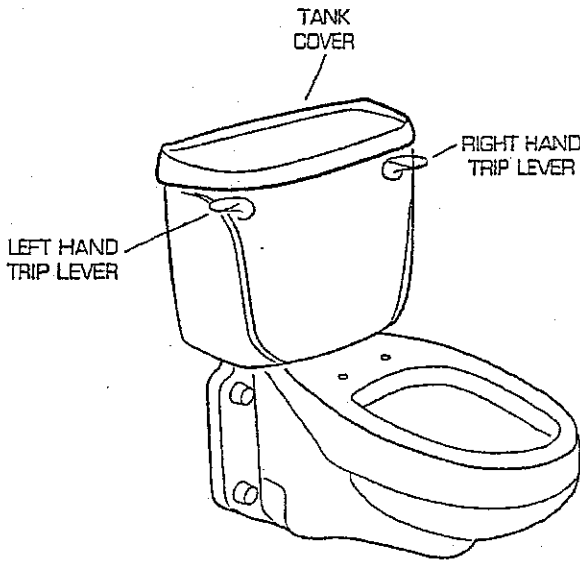

Plumbing Parts Depot
610-495-8790
www.ppd1.biz

MODEL NUMBER

2093.100 GLENWALL
2333.100 CADET EL
2366.100 CADET RF
2377.100 EL 16-1/2" H
2377.456 EL 16-1/2" H
w/Slotted Rim for
Bed Pan Holding

GLENWALL MODEL

CADET MODEL

★ Replace XXX with Fixture Color Code, YYY with Trim Finish

DESCRIPTION	▷ COMPONENT	PKG QTY
★ Elongated Bowl (Glenwall)	3402.016.XXX	1
★ Elongated Bowl w/(2) Bolt Caps (Cadet)	3099.016.XXX	1
★ Elongated Bowl w/(2) Bolt Caps & Slotted Rim (Cadet)	3099.203.XXX	1
★ Round Front Bowl w/(2) Bolt Caps (Cadet)	3083.016.XXX	1
★ Elongated Bowl w/(2) Bolt Caps (Cadet 16-1/2"H)	3109.016XXX	1
★ Elongated Bowl w/(2) Bolt Caps & Slotted Rim (Cadet 16-1/2"H)	3109.456.XXX	1
★ Tank Complete w/Trim L.H. Tank Trim	4098.100.XXX	1
★ Tank Cover only	735083-400-XXX	1
★ Tank Complete w/Trim R.H. Tank Trim	4098.800.XXX	1
ORIGINAL EQUIPMENT REPAIR PARTS	PART NUMBER	PKG QTY
Trip Lever L.H.	738473-YY0A	1
Trip Lever R.H.	738494-YY0A	1
Coupling Kit for Bowl to Tank	047182-0070A	1

▷ FOR COMPONENT PART ORDERING SEE CURRENT PRODUCT SELECTOR AND PRICING GUIDE.

PRESSURE ASSIST TOILET TANK TRIM

American Standard

Plumbing Parts Depot
800-448-8977
www.ppd1.biz

DESCRIPTION	PART NUMBER	PKG QTY
Spring Rod Assembly, Left Hand	738493-0070A	1
Spring Rod Assembly, Right Hand	738495-0070A	1
Coupling Gasket	034602-0070A	1
Lower Supply Assembly (35 PSI)	738496-0070A	1
Upper Supply Assembly	047562-0070A	1
Valve Cartridge Assembly	047563-0070A	1