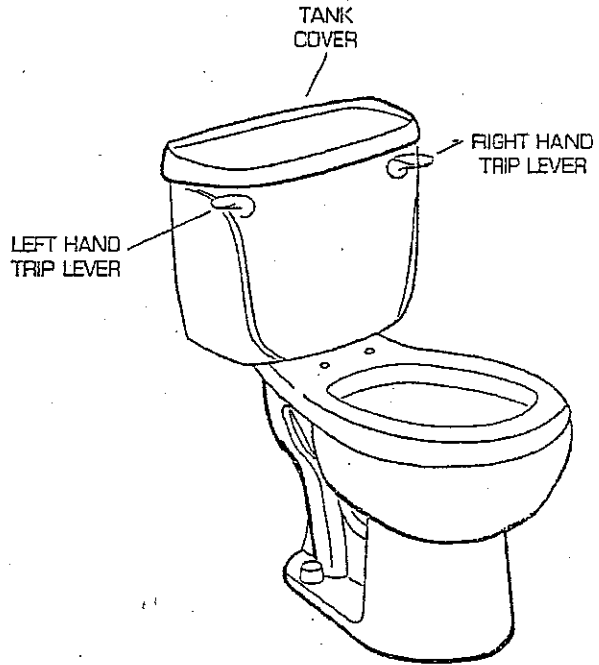

Plumbing Parts Depot
610-495-8790
www.ppd1.biz

MODEL NUMBER

2093.100 GLENWALL
2333.100 CADET EL
2366.100 CADET RF
2377.100 EL 16-1/2" H
2377.456 EL 16-1/2" H
w/Slotted Rim for
Bed Pan Holding

GLENWALL MODEL

CADET MODEL

★ Replace XXX with Fixture Color Code, YYY with Trim Finish

DESCRIPTION	▷ COMPONENT	PKG QTY
★ Elongated Bowl (Glenwall)	3402.016.XXX	1
★ Elongated Bowl w/(2) Bolt Caps (Cadet)	3099.016.XXX	1
★ Elongated Bowl w/(2) Bolt Caps & Slotted Rim (Cadet)	3099.203.XXX	1
★ Round Front Bowl w/(2) Bolt Caps (Cadet)	3083.016.XXX	1
★ Elongated Bowl w/(2) Bolt Caps (Cadet 16-1/2"H)	3109.016XXX	1
★ Elongated Bowl w/(2) Bolt Caps & Slotted Rim (Cadet 16-1/2"H)	3109.456.XXX	1
★ Tank Complete w/Trim L.H. Tank Trim	4098.100.XXX	1
★ Tank Cover only	735083-400-XXX	1
★ Tank Complete w/Trim R.H. Tank Trim	4098.800.XXX	1
ORIGINAL EQUIPMENT REPAIR PARTS	PART NUMBER	PKG QTY
Trip Lever L.H.	738473-YY0A	1
Trip Lever R.H.	738494-YY0A	1
Coupling Kit for Bowl to Tank	047182-0070A	1

▷ FOR COMPONENT PART ORDERING SEE CURRENT PRODUCT SELECTOR AND PRICING GUIDE.

PRESSURE ASSIST TOILET TANK TRIM

American Standard

Plumbing Parts Depot
800-448-8977
www.ppd1.biz

DESCRIPTION	PART NUMBER	PKG QTY
Spring Rod Assembly, Left Hand	738493-0070A	1
Spring Rod Assembly, Right Hand	738495-0070A	1
Coupling Gasket	034602-0070A	1
Lower Supply Assembly (35 PSI)	738496-0070A	1
Upper Supply Assembly	047562-0070A	1
Valve Cartridge Assembly	047563-0070A	1