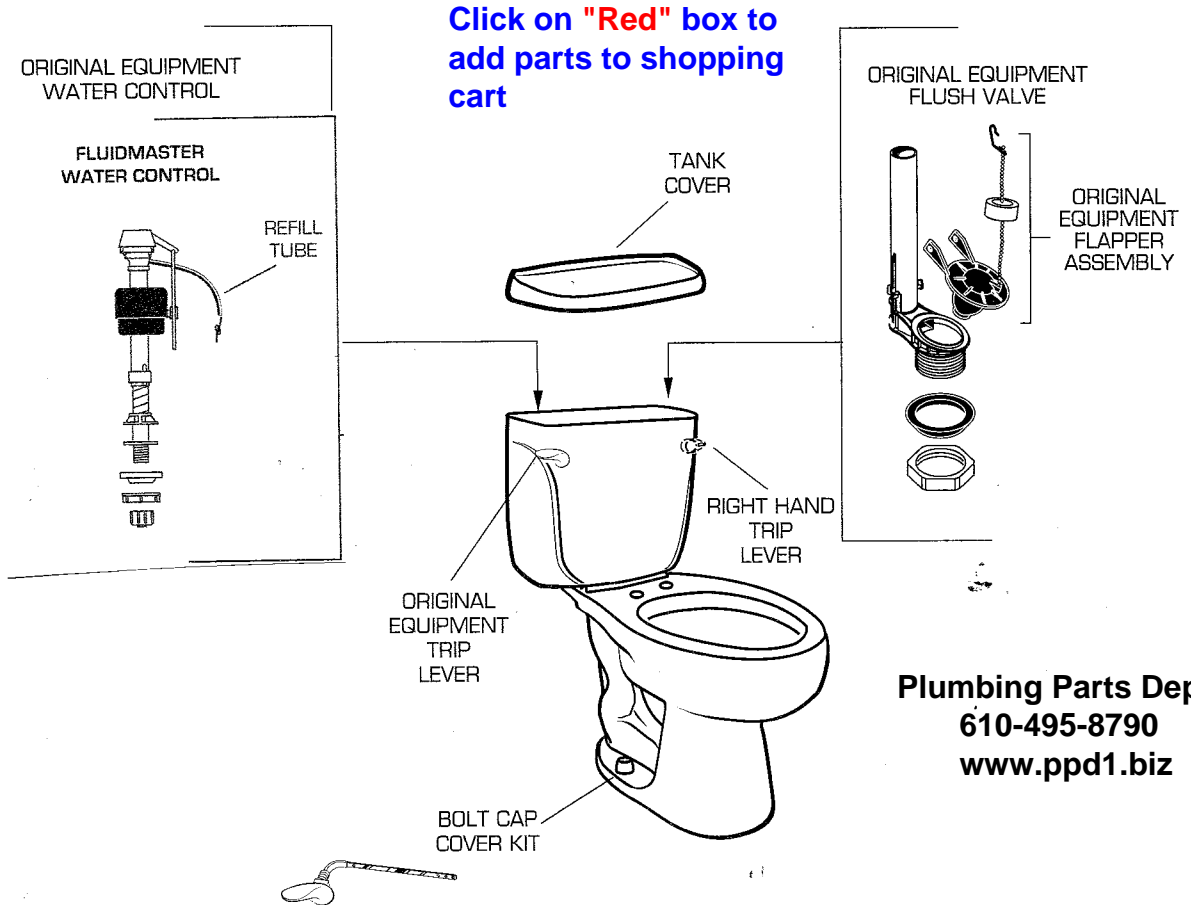

CADET 1.6 G.P.E. TOILET MODEL NUMBER

2798 SERIES ROUND FRONT
2898 SERIES ELONGATED FRONT
2998 SERIES 16-1/2" HIGH ELONG FRONT

American Standard

Click on "Red" box to add parts to shopping cart

Plumbing Parts Depot
610-495-8790
www.ppd1.biz

REPLACEMENT BRASS ARM TRIP LEVER
LEFT HAND ONLY 8098.002 CHROME
AVAILABLE IN THE 8098.020 WHITE
FOLLOWING COLORS: 8098.099 POLISHED BRASS

★ Replace XXX with Fixture Color Code, YYY with Trim Finish

| DESCRIPTION | ▷ COMPONENT | PKG QTY |
|--|--------------------|----------------|
| ★ Round Front Bowl only w/(2) Bolt Caps | 3454.016.XXX | 1 |
| ★ Elongated Bowl only w/(2) Bolt Caps | 3459.016.XXX | 1 |
| ★ 16-1/2" High Elong Bowl w/(2) Bolt Cap | 3417.016.XXX | 1 |
| ★ Tank w/Fittings & Cover (12" R.I.) | 4112.016.XXX | 1 |
| ★ Tank w/Fittings & Cover (14" R.I.) | 4114.016.XXX | 1 |
| ★ Tank w/Fittings & Cover (10" R.I.) | 4110.016.XXX | 1 |
| ★ Tank w/Fittings & Cover (12" R.I.) and R.H. Trip Lever | 4112.800.XXX | 1 |
| ★ Tank Cover only (for 4112.016 Tank) | 735083-400-XXX | 1 |
| ★ Tank Cover only (for 4114.016 Tank) | 735084-400-XXX | 1 |
| ★ Tank Cover only (for 4110.016 Tank) | 735082-400-XXX | 1 |
| ORIGINAL EQUIPMENT REPAIR PARTS | PART NUMBER | PKG QTY |
| Water Control Assembly | 738565-400-0070A | 1 |
| Flush Valve | 738138-0070A | 1 |
| ★ Trip Lever | 047192-XXX0A | 1 |
| ★ R.H. Trip Lever | 738171-XXX0A | 1 |
| ★ Bolt Cap Kit | 034783-XXX0A | 1 |
| Coupling Kit, Bowl-to-Tank | 047188-0070A | 1 |
| Flapper Assembly | 738407-0070A | 1 |