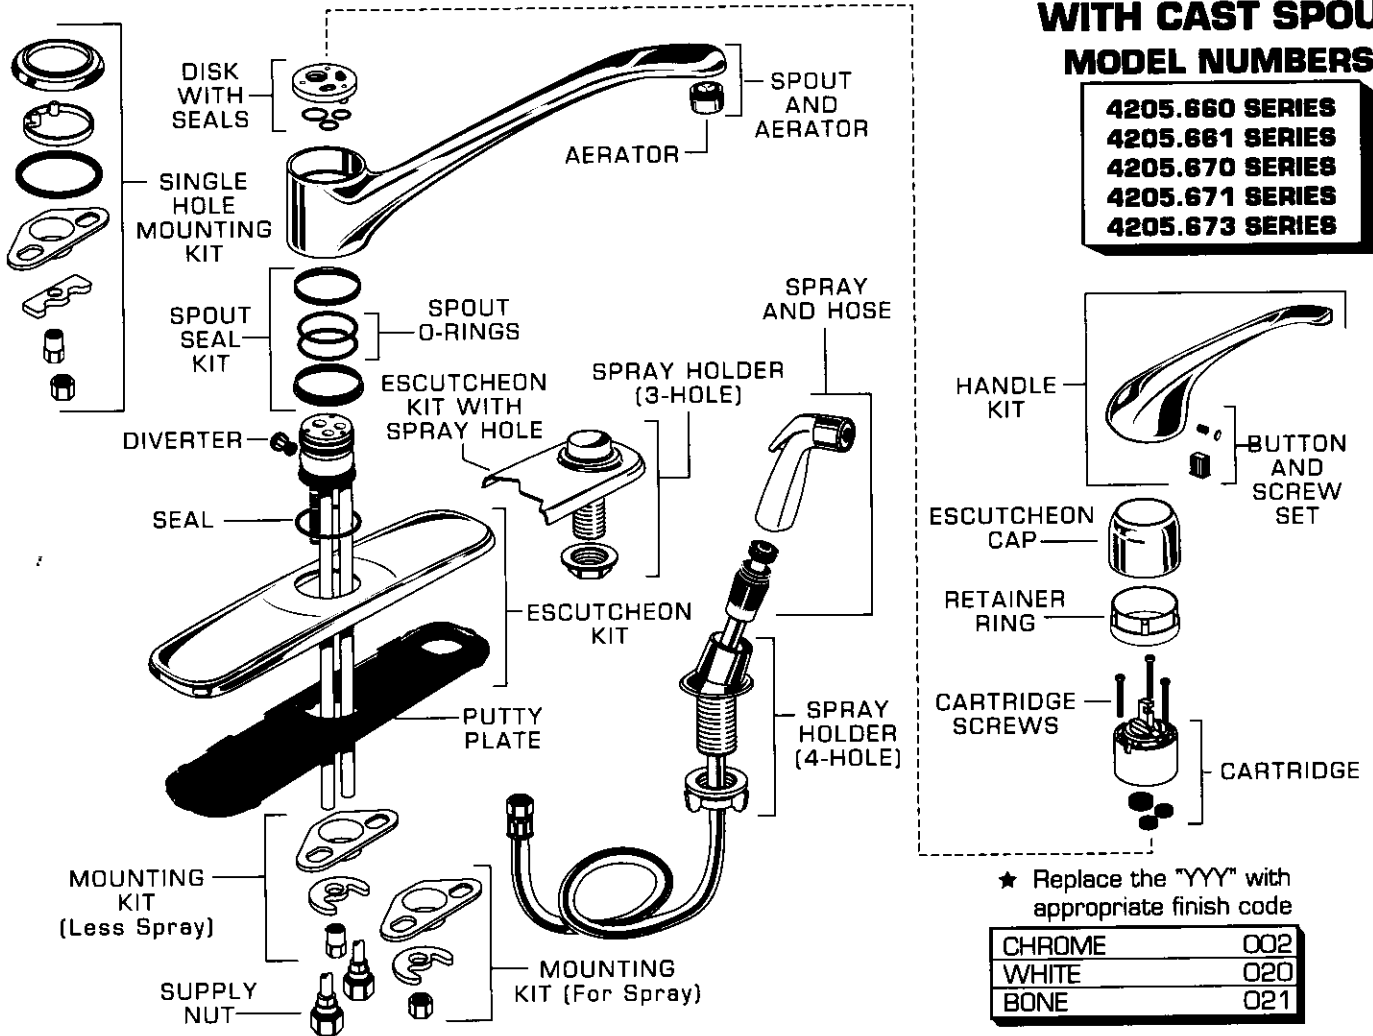

**SILHOUETTE
KITCHEN FAUCET
WITH CAST SPOUT
MODEL NUMBERS**

**4205.660 SERIES
4205.661 SERIES
4205.670 SERIES
4205.671 SERIES
4205.673 SERIES**

★ Replace the "YYY" with appropriate finish code

CHROME	002
WHITE	020
BONE	021

REPAIR PARTS	DESCRIPTION	PART NUMBER ★	PKG QTY
Handle Parts	Handle Kit	060342-YYY0A	1
	Button and Screw Set	030126-0070A	1
Valve Parts	Escutcheon Cap	907099-YYY0A	1
	Retainer Ring	923304-0070A	1
	Cartridge Screws	023527-0070A	3
	Cartridge	023529-0070A	1
	Disk with Seals	060343-0070A	1
	Spout and Aerator	060365-YYY0A	1
	Aerator	066070-YYY0A	1
	Spout Seal Kit	060366-0070A	1
	Spout O-Rings	912760-0070A	2
	Diverter	042850-0070A	1
	Seal	912647-0070A	1
	Escutcheon Kit	060367-YYY0A	1
	Putty Plate	910803-0070A	1
	Single Hole Mounting Kit	060417-YYY0A	1
	Escutcheon Kit with Spray Hole	060368-YYY0A	1
	Mounting Kit (Less Spray)	051049-0070A	1
Mounting Kit (With Spray)	050068-0070A	1	
Supply Nut	024220-0070A	2	
Spray Parts	Spray and Hose (Chrome, White)	030730-0200A	1
	Spray and Hose (Bone)	030730-0210A	1
	Spray Holder (4-hole)	030760-YYY0A	1
	Spray Holder (3-hole)	061810-0200A	1