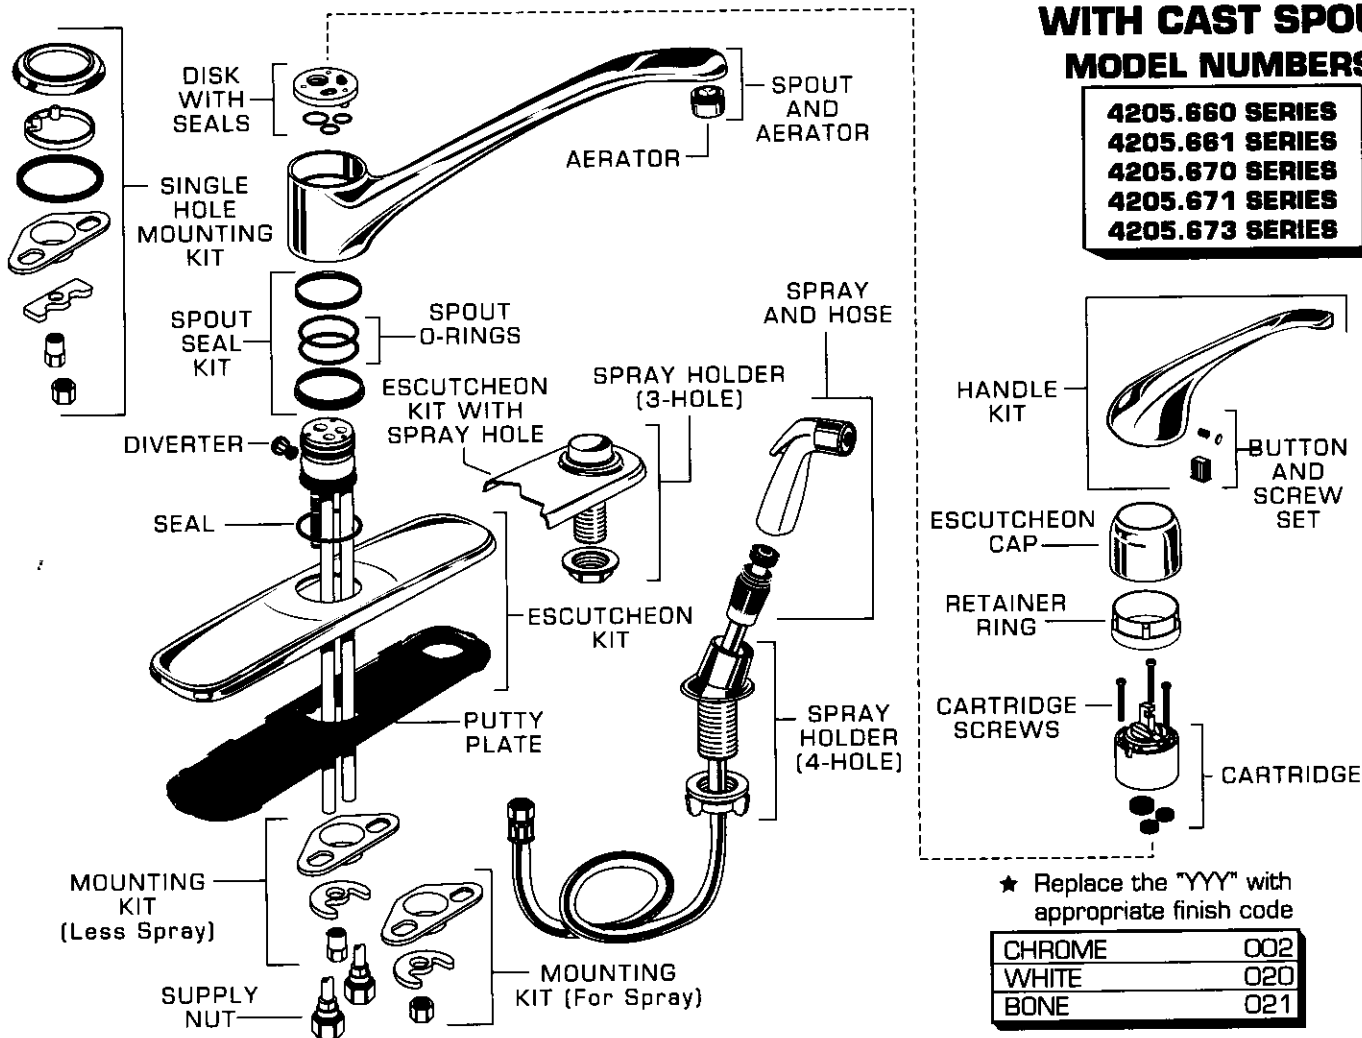

American Standard

**SILHOUETTE
KITCHEN FAUCET
WITH CAST SPOUT
MODEL NUMBERS**

**4205.660 SERIES
4205.661 SERIES
4205.670 SERIES
4205.671 SERIES
4205.673 SERIES**

★ Replace the "YYY" with appropriate finish code

CHROME	002
WHITE	020
BONE	021

REPAIR PARTS	DESCRIPTION	PART NUMBER ★	PKG QTY
Handle Parts	Handle Kit	060342-YYY0A	1
	Button and Screw Set	030126-0070A	1
Valve Parts	Escutcheon Cap	907099-YYY0A	1
	Retainer Ring	923304-0070A	1
	Cartridge Screws	023527-0070A	3
	Cartridge	023529-0070A	1
	Disk with Seals	060343-0070A	1
	Spout and Aerator	060365-YYY0A	1
	Aerator	066070-YYY0A	1
	Spout Seal Kit	060366-0070A	1
	Spout O-Rings	912760-0070A	2
	Diverter	042850-0070A	1
	Seal	912647-0070A	1
	Escutcheon Kit	060367-YYY0A	1
	Putty Plate	910803-0070A	1
	Single Hole Mounting Kit	060417-YYY0A	1
	Escutcheon Kit with Spray Hole	060368-YYY0A	1
	Mounting Kit (Less Spray)	051049-0070A	1
Mounting Kit (With Spray)	050068-0070A	1	
Supply Nut	024220-0070A	2	
Spray Parts	Spray and Hose (Chrome, White)	030730-0200A	1
	Spray and Hose (Bone)	030730-0210A	1
	Spray Holder (4-hole)	030760-YYY0A	1
	Spray Holder (3-hole)	061810-0200A	1