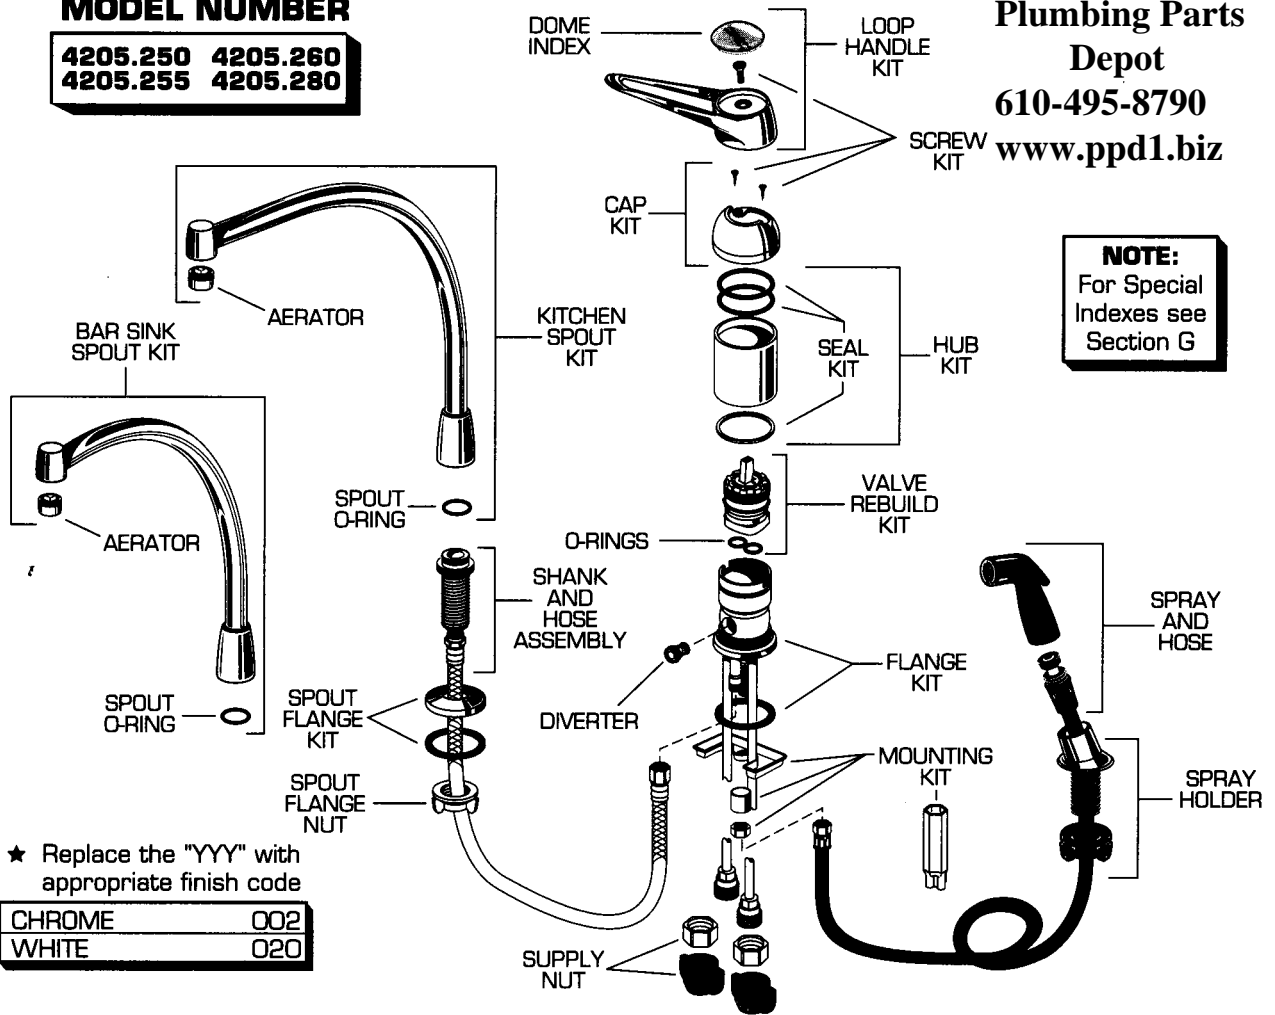

RELIANT SPREAD KITCHEN FAUCET WITH HI-FLOW SPOUT

American Standard

MODEL NUMBER

4205.250 4205.260
4205.255 4205.280

Plumbing Parts Depot
610-495-8790
www.ppd1.biz

★ Replace the "YYY" with appropriate finish code

CHROME	002
WHITE	020

REPAIR PARTS	DESCRIPTION	PART NUMBER ★	PKG QTY
Handles	Loop Handle Kit	050066-YYYOA	1
	Dome Index	043397-0070A	1
	Screw Kit	066539-0070A	1
	Cap Kit	066267-YYYOA	1
Valve Parts	Hub Kit	050069-YYYOA	1
	Seal Kit	066542-0070A	1
	Valve Rebuild Kit	044885-0070A	1
	O-Rings	044856-0070A	2
	Flange Kit	050067-YYYOA	1
	Mounting Kit	050068-0070A	1
	Supply Nut (Brass)	024220-0070A	2
	Supply Nut (Plastic)	043379-0070A	2
	Spout Kit (Kitchen)	050070-YYYOA	1
	Spout Kit (Bar Sink)	042649-YYYOA	1
	Spout O-Ring	059225-0070A	1
	Shank and Hose Assembly	050071-0070A	1
	Spout Flange Kit	050072-YYYOA	1
	Spout Flange Nut	065800-0070A	2
Aerator	066070-YYYOA	1	
Spray Parts	Spray and Hose (for Chrome)	030730-0170A	1
	Spray and Hose (White)	030730-0200A	1
	Spray Holder	030760-YYYOA	1
	Diverter	042850-0070A	1