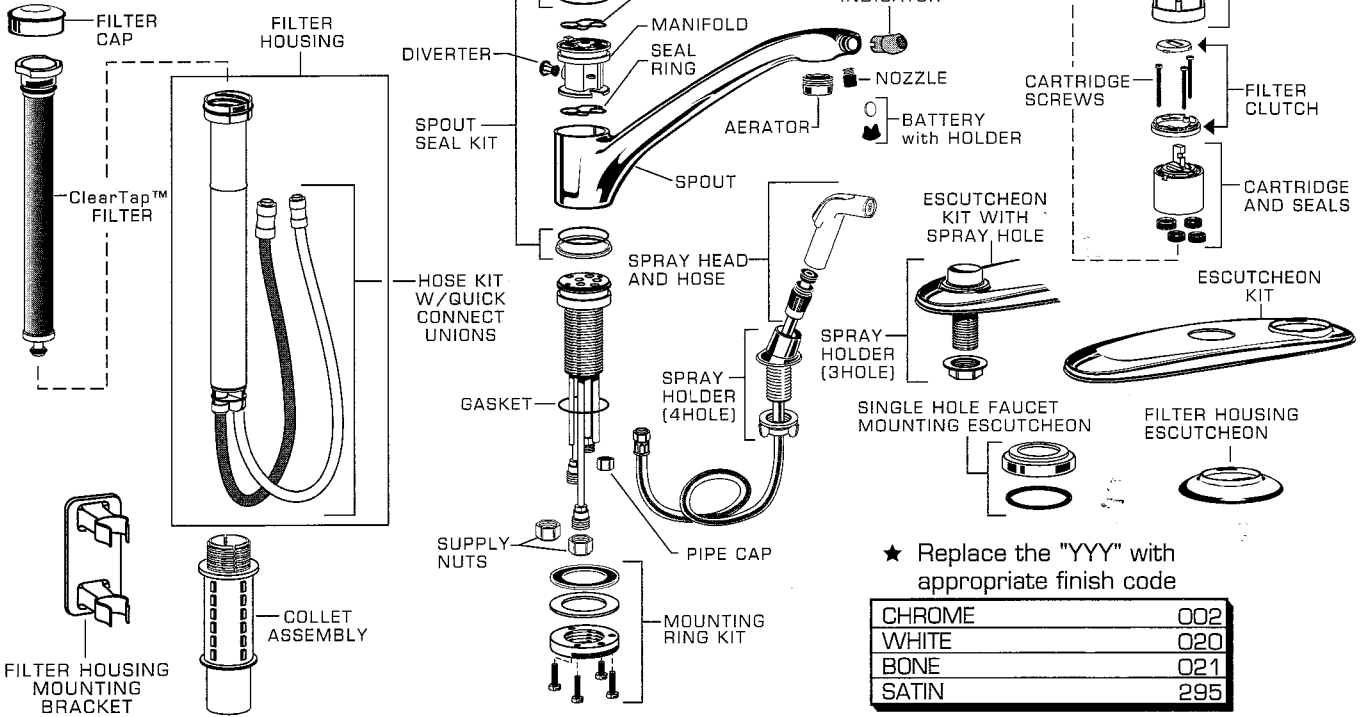

ClearTap™

Click on "Red" box to add parts to shopping cart

American Standard

KITCHEN FAUCET MODEL NUMBERS

**4665.000 4665.003
4665 4665W 4665B
4665V 4665-3**

★ Replace the "YYY" with appropriate finish code

CHROME	002
WHITE	020
BONE	021
SATIN	295

**Plumbing
Parts
Depot
610-495-8790
ppd1.biz**

REPAIR PARTS	DESCRIPTION	PART NUMBER★	PKG QTY
Handle Parts	Handle Kit	M961760-YYY0A	1
	Button and Screw Kit	M961761-0070A	1
Faucet Parts	Cap and Retainer	030243-YYY0A	1
	Filter Clutch	M961772-0070A	1
	Cartridge and Seals	A954410-0070A	1
	Cartridge Screws	023572-0070A	3
	Cartridge Mtg. Disk and Screws	M961762-0070A	1
	Spout	M961763-YYY0A	1
	Manifold	A904664-0070A	1
	Seal Ring	A923583-0070A	2
	Spout Seal Kit	060366-0070A	1
	Diverter	042850-0070A	1
	Aerator	066070-YYY0AA	1
	Nozzle	A923588-0070A	1
	End of Life Indicator	A954589-0070A	1
	Battery with Holder	M961764-0070A	1
	Gasket	M912647-0070A	1
	Mounting Ring Kit	M961765-0070A	1
	Escutcheon Kit	M961766-YYY0A	1
	Escutcheon Kit with Spray Hole	M961767-YYY0A	1
	Single Hole Mounting Escutcheon	M961768-YYY0A	1
	Supply Nuts	024220-0070A	2
Pipe Cap	060341-0070A	1	
Spray Parts	Spray and Hose	922820-YYY0A	1
	Spray Holder (4 Hole)	030760-YYY0A	1
	Spray Holder (3 Hole)	061810-YYY0A	1
Filter Parts	Filter Cap	M907760-YYY0A	1
	ClearTap Filter (F-20)	M953895-0070A	1
	Filter Housing	M961769-0070A	1
	Hose Kit with Quick Connect Unions	M961770-0070A	1
	Mounting Bracket	M961771-0070A	1
	Collet Assembly	A954427-0070A	1
	Filter Housing Escutcheon	M907765-YYY0A	1