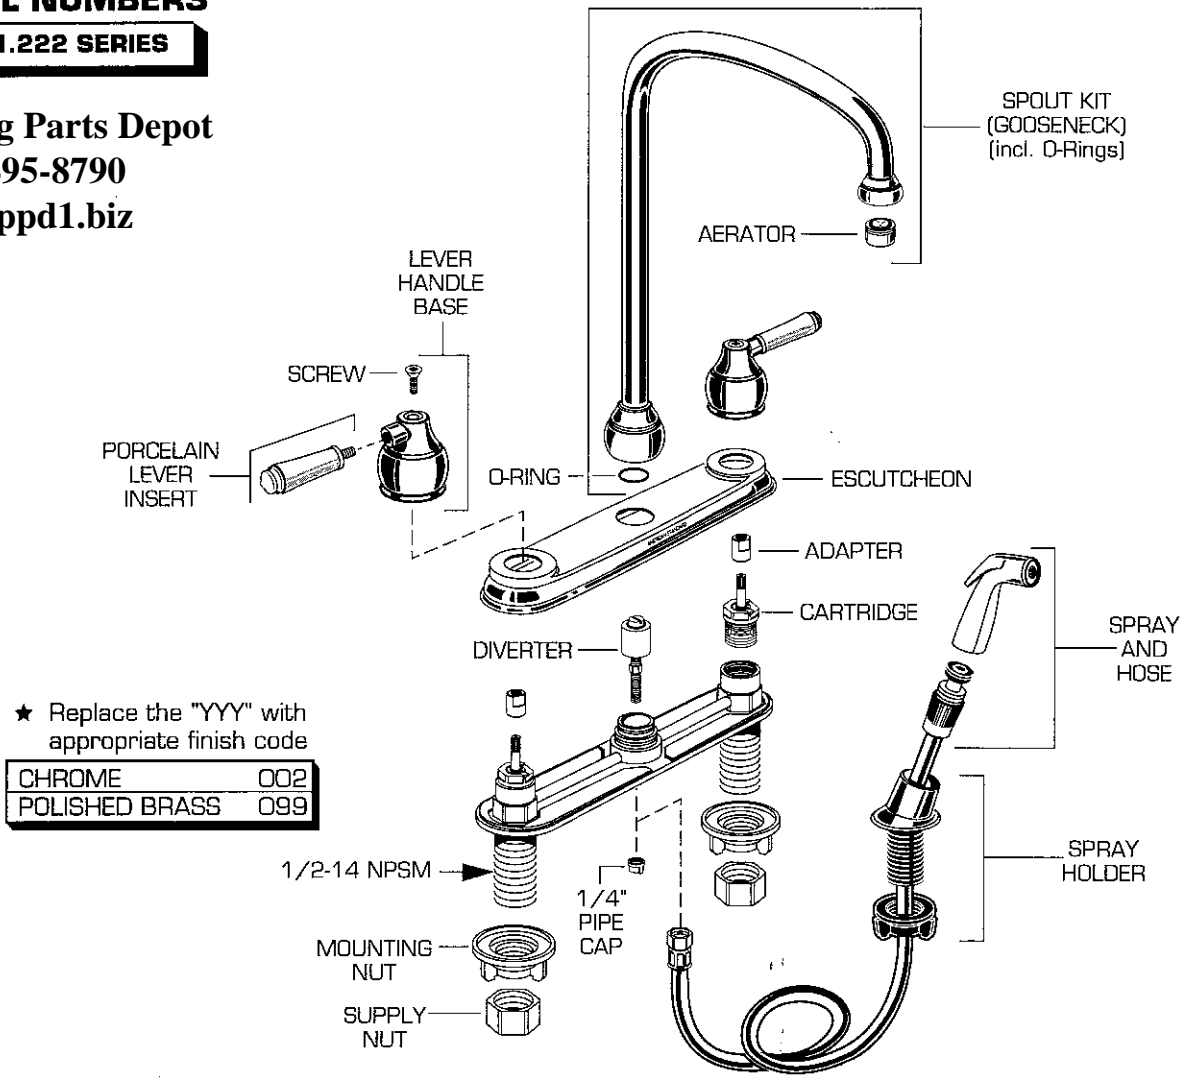

# SILHOUETTE KITCHEN FAUCET MODEL NUMBERS

**4771.222 SERIES**

Plumbing Parts Depot  
610-495-8790  
www.ppd1.biz

*American Standard*

REPAIR PARTS	DESCRIPTION	PART NUMBER ★	PKG QTY
Handle Parts	Lever Handle Base	060375-YYYOA	1
	Handle Screw	060253-YYYOA	1
	Porcelain lever Insert	060376-YYYOA	1
Valve Parts	Cartridge	028610-0070A	1
	Adapter	060244-0070A	2
	Supply Nut (Brass)	024220-0070A	2
	Mounting Nut	065800-0070A	2
Trim Parts	Aerator	066070-YYYOA	1
	Spout Kit w/O-Ring (Gooseneck)	042671-YYYOA	1
	O-Ring	059225-0070A	1
	Escutcheon	060255-YYYOA	1
	Spray and Hose	030730-0170A	1
	Spray and Hose (White)	030730-0200A	1
	Spray Holder	030760-YYYOA	1
	1/4" Pipe Plug	060341-0070A	1
	Diverter	044264-0070A	1
	Grease Packet	012654-0070A	1