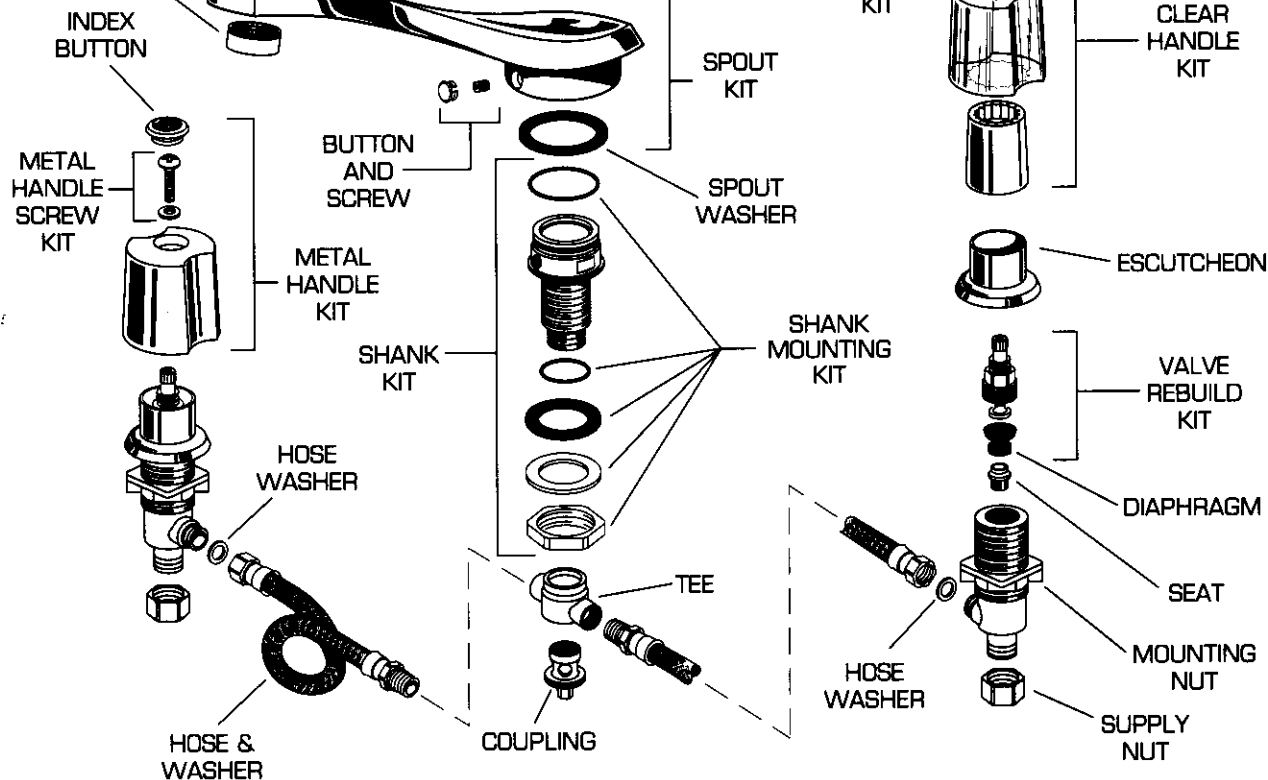

## CADET DELUXE DECK-MOUNT BATH FILLER MODEL NUMBERS

**5800.050 5800.100**

Plumbing Parts Depot  
800-448-8977

★ Replace the "YYY" with appropriate finish code

CHROME	002
WHITE	020
POLISHED BRASS	099

ppd.biz  
STREAM  
STRAIGHTENER

REPAIR PARTS	DESCRIPTION	PART NUMBER ★	PKG QTY
Handles	Clear Handle Kit	013286-YYY0A	1 Pair
	Clear Handle Screw Kit	042797-0070A	1
	Metal Handle Kit	013287-YYY0A Δ	1 Pair
	Metal Handle Screw Kit	042796-0070A	1
	Escutcheon	043319-YYY0A	2
	Index Button	068498-0070A	1 Pair
Faucet Parts	Spout Kit	066530-YYY0A	1
	Stream Straightener	028678-0070A	1
	Button and Screw	030216-YYY0A	1
	Spout Washer	030261-0070A	1
	Shank Mounting Kit	030274-0070A	1
	Shank Kit	012668-0070A	1
	Tee	031001-0070A	1
	Coupling	028698-0070A	1
	Hose & Washer	031018-0070A	1
	Hose Washer	031086-0070A	1
	Supply Nut (Brass)	024220-0070A	2
	Mounting Nut	028828-0070A	2
	Valve Rebuild Kit	031106-0070A	1 Pair
	Diaphragm	044293-0070A	2
	Seat	044257-0040A	2