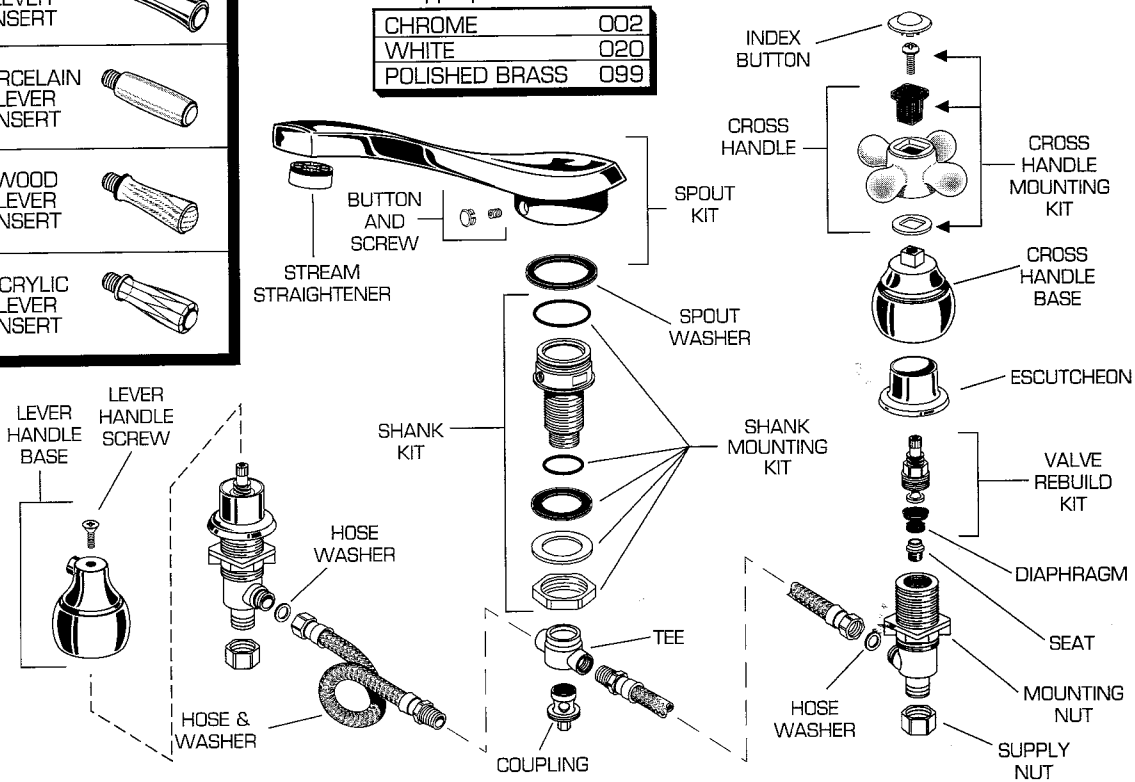

REPAIR PARTS	DESCRIPTION	PART NUMBER ★	PKG QTY
Handles	Clear Handle Kit	013286-YYY0A	1 Pair
	Clear Handle Screw Kit	042797-0070A	1
	Metal Handle Kit	013287-YYY0A Δ	1 Pair
	Metal Handle Screw Kit	042796-0070A	1
	Escutcheon	043319-YYY0A	2
	Index Button	068498-0070A	1 Pair
Faucet Parts	Spout Kit	066530-YYY0A	1
	Stream Straightener	028678-0070A	1
	Button and Screw	030216-YYY0A	1
	Spout Washer	030261-0070A	1
	Shank Mounting Kit	030274-0070A	1
	Shank Kit	012668-0070A	1
	Tee	031001-0070A	1
	Coupling	028698-0070A	1
	Hose & Washer	031018-0070A	1
	Hose Washer	031086-0070A	1
	Supply Nut (Brass)	024220-0070A	2
	Mounting Nut	028828-0070A	2
	Valve Rebuild Kit	031106-0070A	1 Pair
	Diaphragm	044293-0070A	2
	Seat	044257-0040A	2

## PRESTIGE DELUXE DECK-MOUNT BATH FILLER MODEL NUMBERS

5800.221 5800.222  
5800.223 5800.224  
5800.232

★ Replace the "YYY" with appropriate finish code

CHROME	002
WHITE	020
POLISHED BRASS	099

REPAIR PARTS	DESCRIPTION	PART NUMBER ★	PKG QTY
Handles	Cross Handle Mounting Kit	042787-0070A	1
	Cross Handle	042692-0070A	1
	Cross Handle Base	043308-YYY0A	1
	Lever Handle Base	042788-YYY0A	1
	Lever Handle Screw	043467-YYY0A	1
	Porcelain Lever Inserts	043547-YYY0A	1 Insert
	Metal Lever Inserts	043356-YYY0A ■	1 Insert
	Wood Lever Inserts	043515-0070A	1 Insert
	Acrylic Lever Inserts	043354-0070A	1 Insert
	Index Button (Cross Handle)	042628-YYY0A Δ	1 Pair
	Escutcheon	043319-YYY0A	2
	Spout Kit	066530-YYY0A	1
	Faucet Parts	Stream Straightener	028678-0070A
Button and Screw		030216-YYY0A	1
Spout Washer		030261-0070A	1
Shank Mounting Kit		030274-0070A	1
Shank Kit		012668-0070A	1
Tee		031001-0070A	1
Coupling		028698-0070A	1
Hose & Washer		031018-0070A	1
Hose Washer		031086-0070A	1
Supply Nut (Brass)		024220-0070A	2
Mounting Nut		028828-0070A	2
Valve Rebuild Kit (Cross Handle)		031106-0070A	1 Pair
Valve Rebuild Kit (Lever Handle)		042684-0070A	1 Pair
Diaphragm		044293-0070A	2
Seat		044257-0040A	2