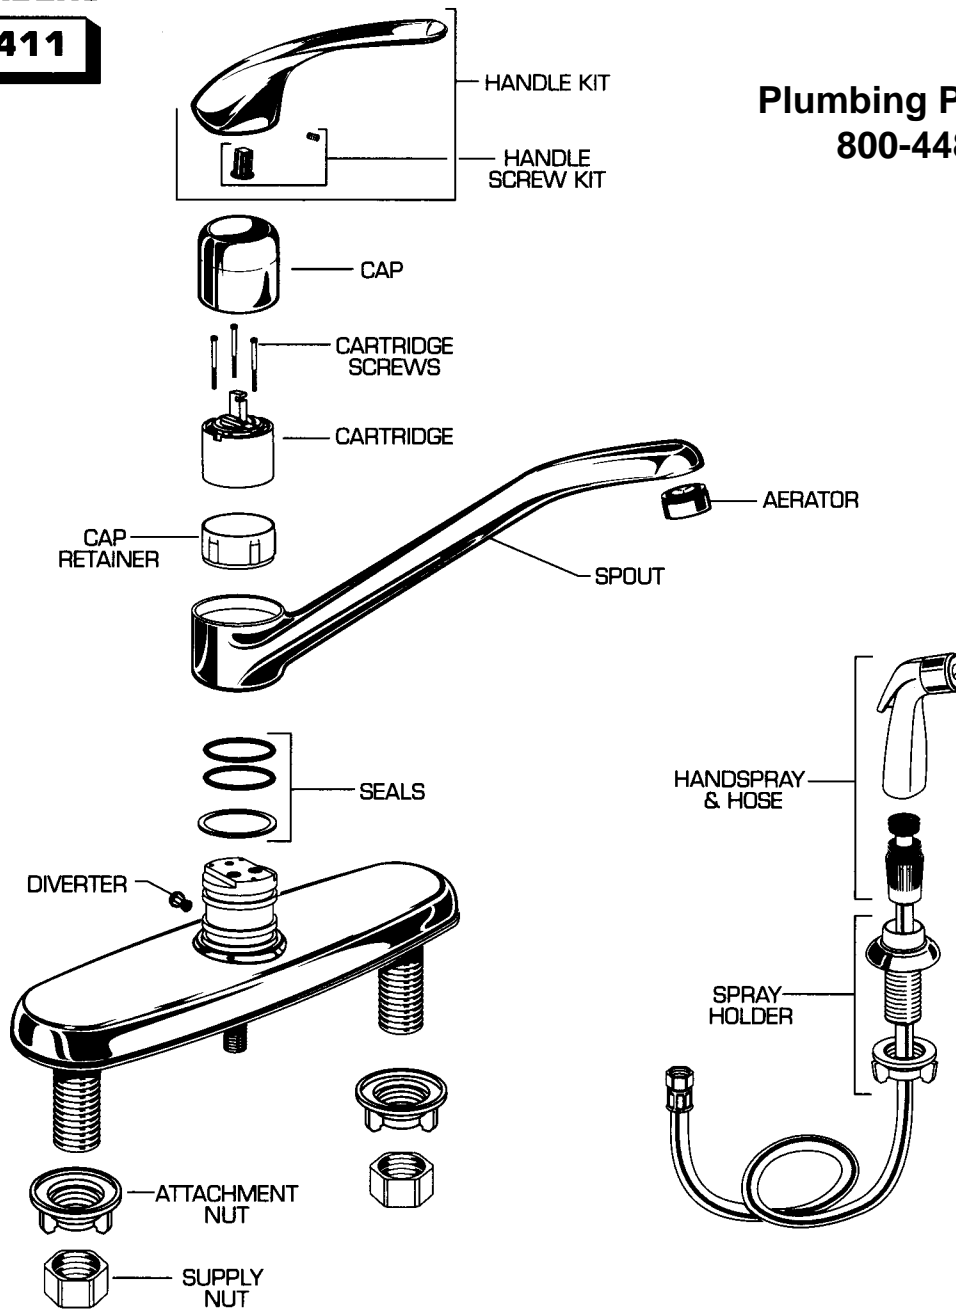

# SINGLE CONTROL KITCHEN FAUCET

*American Standard*

## MODEL NUMBERS

**6410 6411**

Plumbing Parts Depot  
800-448-8977

REPAIR PARTS	DESCRIPTION	PART NUMBER *	PKG QTY
Handle Parts	Handle Kit	M916531YYY-0A	1
	Handle Screw Kit	030746-0070A	1
Faucet Parts	Cap	M907300-YYY0A	1
	Cap Retainer	M923300-0070A	1
	Cartridge Screws	M918506-0070A	3
	Cartridge	A951470-0070A	1
	Spout	M901060-YYY0A	1
	Aerator	066070-YYY0A	1
	Seals	M960994-0070A	1
	Diverter	042850-0070A	1
	Attachment Nut	065800-0070A	2
	Supply Nut	024220-0070A	2
	Handspray & Hose	030730-YYY0A	1
	Spray holder	M953040-YYY0A	1

## MODEL NUMBERS

**6410 6411**

REPAIR PARTS	DESCRIPTION	PART NUMBER ★	PKG QTY
Handle Parts	Handle Kit	M916531YYY-0A	1
	Handle Screw Kit	030746-0070A	1
Faucet Parts	Cap	M907300-YYY0A	1
	Cap Retainer	M923300-0070A	1
	Cartridge Screws	M918506-0070A	3
	Cartridge	A951470-0070A	1
	Spout	M901060-YYY0A	1
	Aerator	066070-YYY0A	1
	Seals	M960994-0070A	1
	Diverter	042850-0070A	1
	Attachment Nut	065800-0070A	2
	Supply Nut	024220-0070A	2
	Handspray & Hose	030730-YYY0A	1
	Spray holder	M953040-YYY0A	1