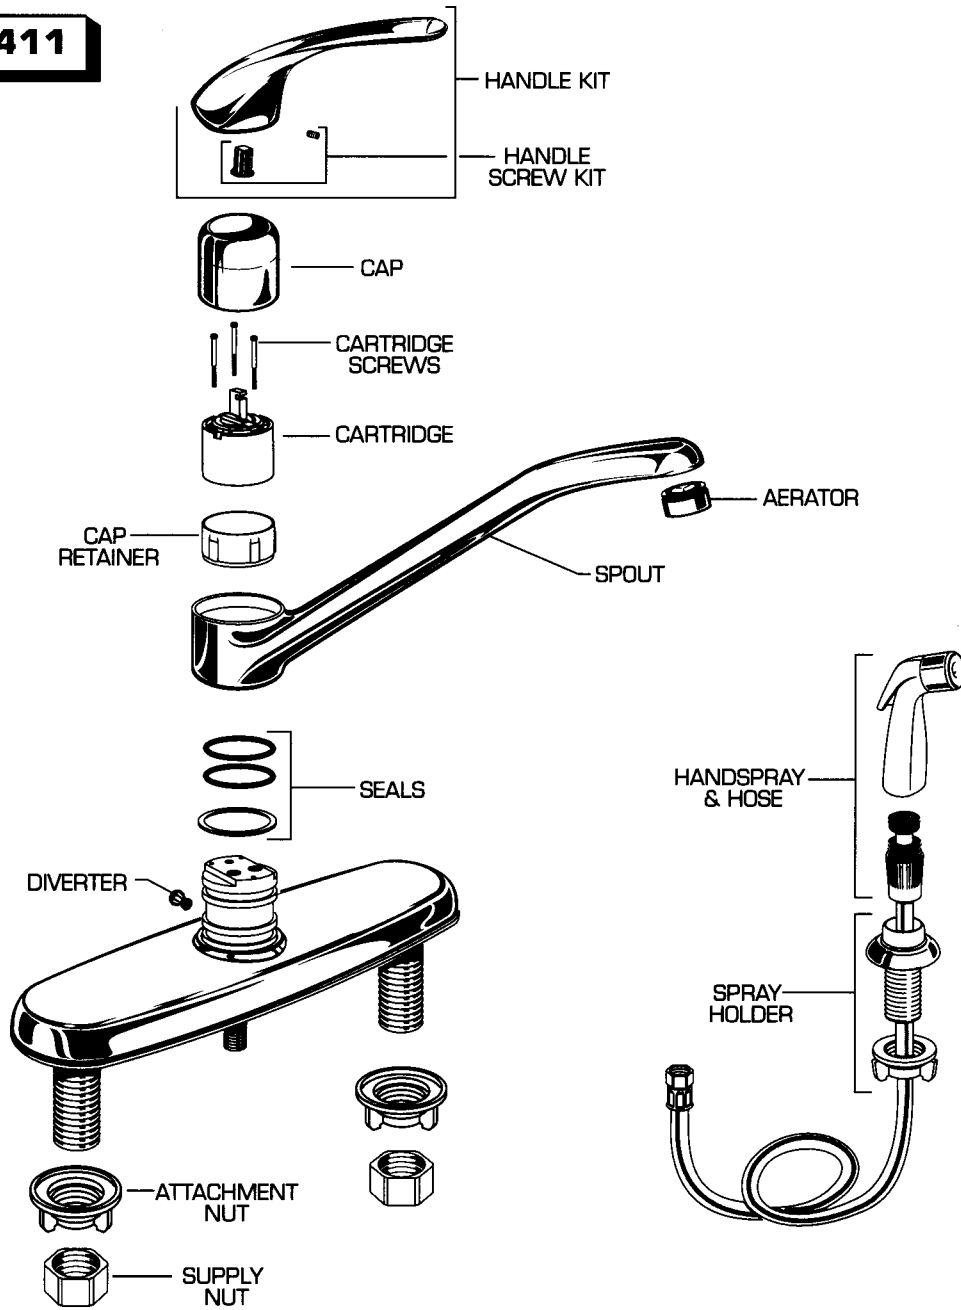

SINGLE CONTROL KITCHEN FAUCET

American Standard

MODEL NUMBERS

6410 6411

Plumbing Parts Depot
610-495-8790
www.ppd1.biz

REPAIR PARTS	DESCRIPTION	PART NUMBER *	PKG QTY
Handle Parts	Handle Kit	M916531YYY-0A	1
	Handle Screw Kit	030746-0070A	1
Faucet Parts	Cap	M907300-YYY0A	1
	Cap Retainer	M923300-0070A	1
	Cartridge Screws	M918506-0070A	3
	Cartridge	A951470-0070A	1
	Spout	M901060-YYY0A	1
	Aerator	066070-YYY0A	1
	Seals	M960994-0070A	1
	Divertor	042850-0070A	1
	Attachment Nut	065800-0070A	2
	Supply Nut	024220-0070A	2
	Handspray & Hose	030730-YYY0A	1
	Spray holder	M953040-YYY0A	1

SINGLE CONTROL KITCHEN FAUCET

MODEL NUMBERS

6410 6411

American Standard

REPAIR PARTS	DESCRIPTION	PART NUMBER ★	PKG QTY
Handle Parts	Handle Kit	M916531YYY-0A	1
	Handle Screw Kit	030746-0070A	1
Faucet Parts	Cap	M907300-YYY0A	1
	Cap Retainer	M923300-0070A	1
	Cartridge Screws	M918506-0070A	3
	Cartridge	A951470-0070A	1
	Spout	M901060-YYY0A	1
	Aerator	066070-YYY0A	1
	Seals	M960994-0070A	1
	Diverter	042850-0070A	1
	Attachment Nut	065800-0070A	2
	Supply Nut	024220-0070A	2
	Handspray & Hose	030730-YYY0A	1
	Spray holder	M953040-YYY0A	1