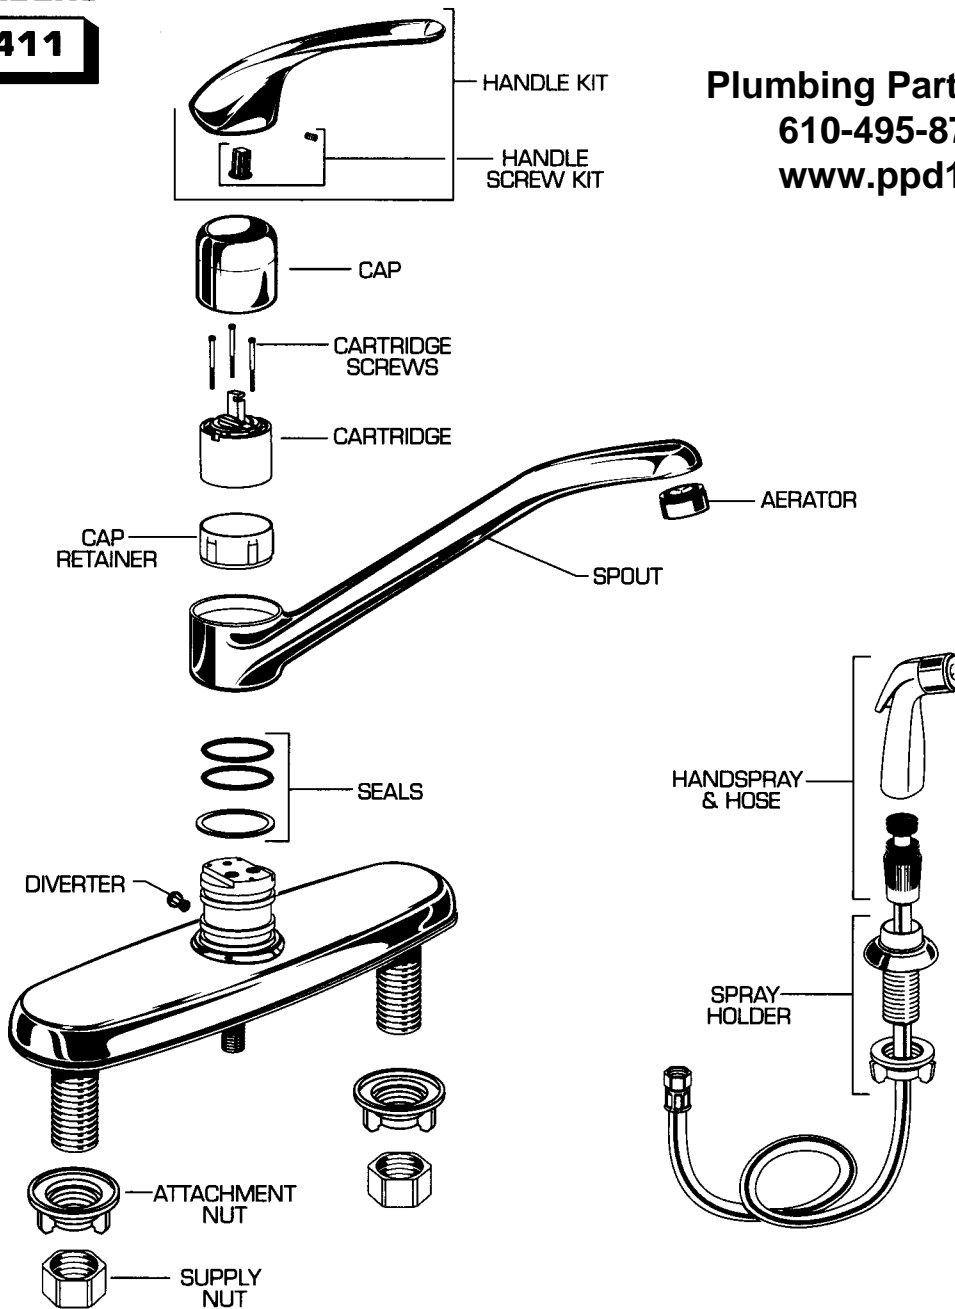

SINGLE CONTROL KITCHEN FAUCET

American Standard

MODEL NUMBERS

6410 6411

Plumbing Parts Depot
610-495-8790
www.ppd1.biz

REPAIR PARTS	DESCRIPTION	PART NUMBER *	PKG QTY
Handle Parts	Handle Kit	M916531YYY-0A	1
	Handle Screw Kit	030746-0070A	1
Faucet Parts	Cap	M907300-YYY0A	1
	Cap Retainer	M923300-0070A	1
	Cartridge Screws	M918506-0070A	3
	Cartridge	A951470-0070A	1
	Spout	M901060-YYY0A	1
	Aerator	066070-YYY0A	1
	Seals	M960994-0070A	1
	Divertor	042850-0070A	1
	Attachment Nut	065800-0070A	2
	Supply Nut	024220-0070A	2
	Handspray & Hose	030730-YYY0A	1
	Spray holder	M953040-YYY0A	1

SINGLE CONTROL KITCHEN FAUCET

MODEL NUMBERS

6410 6411

American Standard

REPAIR PARTS	DESCRIPTION	PART NUMBER ★	PKG QTY
Handle Parts	Handle Kit	M916531YYY-0A	1
	Handle Screw Kit	030746-0070A	1
Faucet Parts	Cap	M907300-YYY0A	1
	Cap Retainer	M923300-0070A	1
	Cartridge Screws	M918506-0070A	3
	Cartridge	A951470-0070A	1
	Spout	M901060-YYY0A	1
	Aerator	066070-YYY0A	1
	Seals	M960994-0070A	1
	Diverter	042850-0070A	1
	Attachment Nut	065800-0070A	2
	Supply Nut	024220-0070A	2
	Handspray & Hose	030730-YYY0A	1
	Spray holder	M953040-YYY0A	1