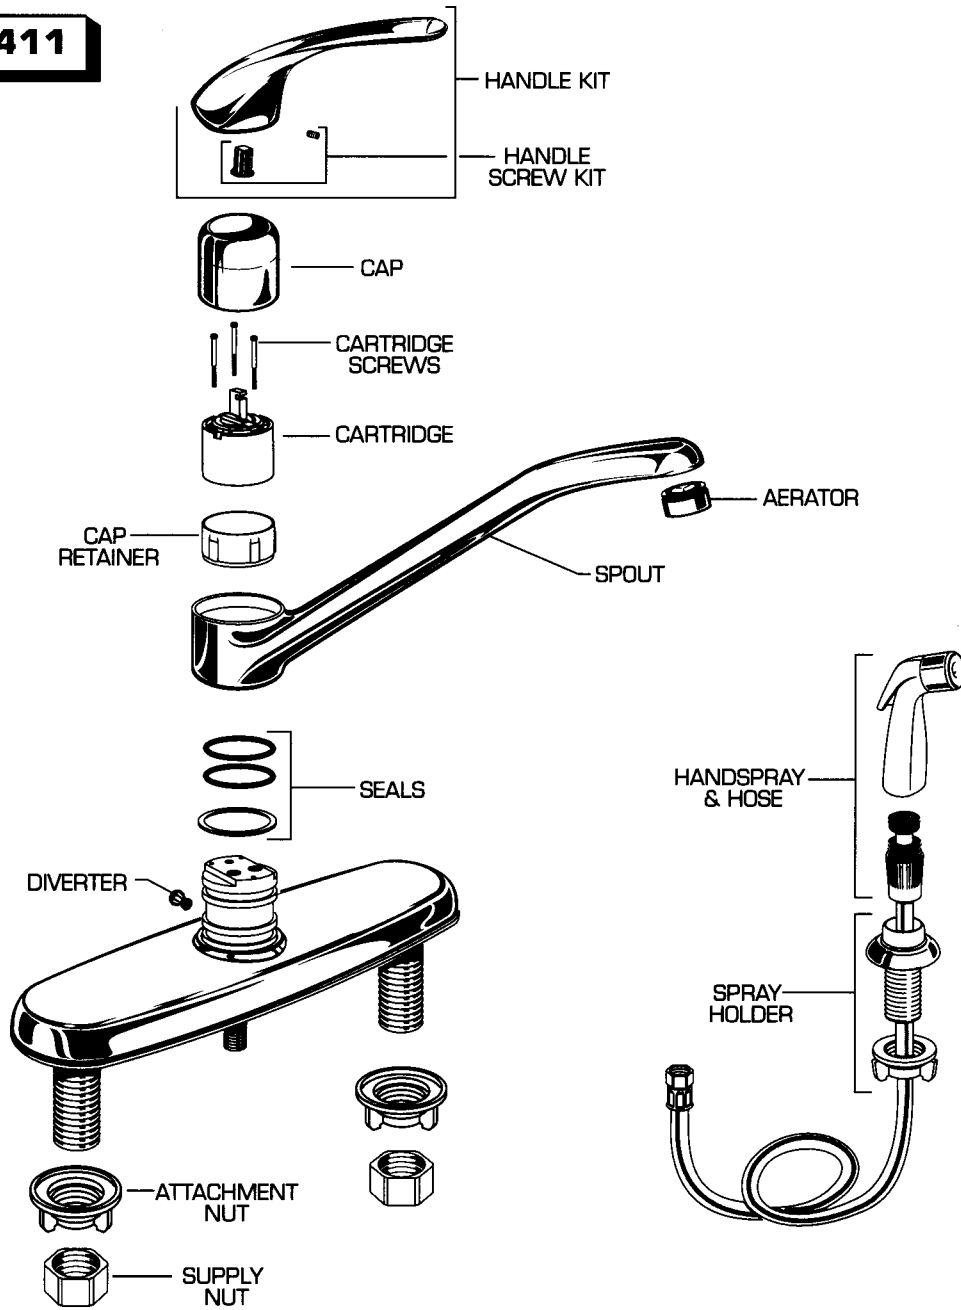

## MODEL NUMBERS

**6410 6411**

Plumbing Parts Depot  
800-448-8977

REPAIR PARTS	DESCRIPTION	PART NUMBER *	PKG QTY
Handle Parts	Handle Kit	M916531YYY-0A	1
	Handle Screw Kit	030746-0070A	1
Faucet Parts	Cap	M907300-YYY0A	1
	Cap Retainer	M923300-0070A	1
	Cartridge Screws	M918506-0070A	3
	Cartridge	A951470-0070A	1
	Spout	M901060-YYY0A	1
	Aerator	066070-YYY0A	1
	Seals	M960994-0070A	1
	Diverter	042850-0070A	1
	Attachment Nut	065800-0070A	2
	Supply Nut	024220-0070A	2
	Handspray & Hose	030730-YYY0A	1
	Spray holder	M953040-YYY0A	1

# SINGLE CONTROL KITCHEN FAUCET

*American Standard*

## MODEL NUMBERS

**6410 6411**

REPAIR PARTS	DESCRIPTION	PART NUMBER ★	PKG QTY
Handle Parts	Handle Kit	M916531YYY-0A	1
	Handle Screw Kit	030746-0070A	1
Faucet Parts	Cap	M907300-YYY0A	1
	Cap Retainer	M923300-0070A	1
	Cartridge Screws	M918506-0070A	3
	Cartridge	A951470-0070A	1
	Spout	M901060-YYY0A	1
	Aerator	066070-YYY0A	1
	Seals	M960994-0070A	1
	Diverter	042850-0070A	1
	Attachment Nut	065800-0070A	2
	Supply Nut	024220-0070A	2
	Handspray & Hose	030730-YYY0A	1
	Spray holder	M953040-YYY0A	1