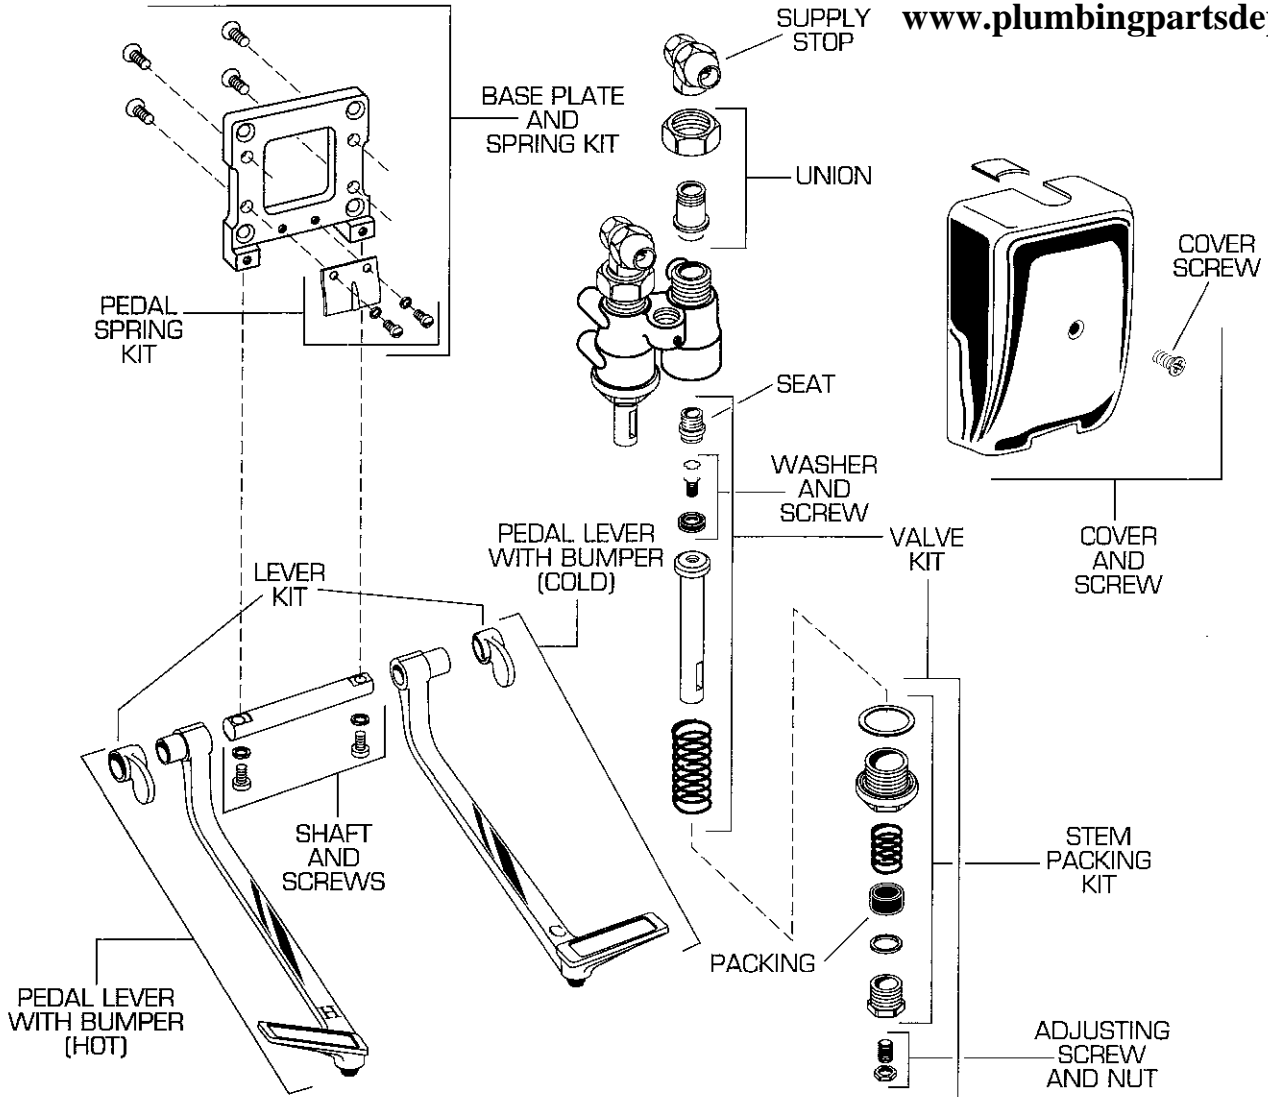

SELF-CLOSING WALL MOUNT DOUBLE PEDAL VALVE MODEL NUMBER

7679.012

American Standard

Plumbing Parts Depot

800-448-8977

www.ppd1.biz

www.plumbingpartsdepot.com

REPAIR PARTS	DESCRIPTION	PART NUMBER	PKG QTY
Valve Parts	Cover Screw	000690-0020A	1
	Cover and Screw	066354-0020A	1
	Supply Stop	066346-0070A	1
	Union	066347-0070A	1
	Valve Kit	066360-0020A	1
	Seat	065626-0040A	1
	Washer and Screw	066350-0070A	1
	Stem Packing Kit	066351-0070A	1
	Adjusting Screw and Nut	066357-0070A	1
	Baseplate and Spring Kit	066355-0020A	1
	Pedal Spring Kit	066356-0070A	1
	Packing	000406-0070A	1
Pedal Parts	Pedal Lever with Bumper (Cold)	066358-0070A	1
	Pedal Lever with Bumper (Hot)	066359-0070A	1
	Lever Kit	066454-0070A	1
	Shaft and Screws	066353-0070A	1