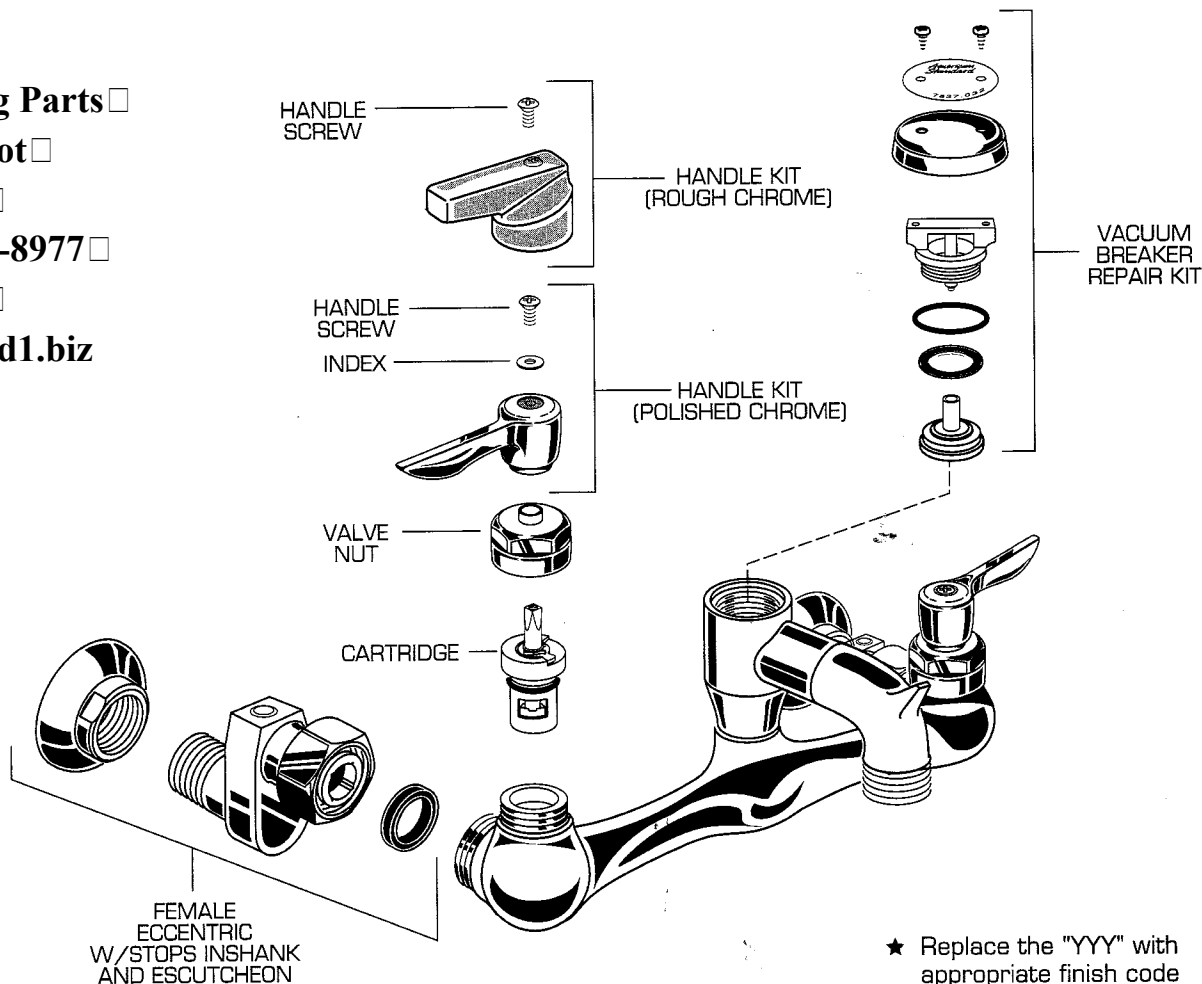

REPAIR PARTS	DESCRIPTION	PART NUMBER ★	PKG QTY
Handle Parts	Handle Kit (Rough Chrome)	M961106-0040A	2
	Handle Kit (Polished Chrome)	051210-0020A	1
	Handle Screw	000690-0020A	1
	Index	051211-0070A	1Pair
Valve Parts	Valve Nut	904939-0020A	1
	Cartridge	951764-0070A	1
	Female Eccentric with Stops in Shank and Short Escutcheon	M961109-YYY0A	1
	Vacuum Breaker Repair Kit	M961107-0020A	1
	Spout Brace	650554-0020A	1

*American Standard*

**EXPOSED YOKE WALL MOUNT UTILITY FAUCET  
MODEL NUMBERS**

**8341.076**

Plumbing Parts □

Depot □

800-448-8977 □

www.ppd1.biz

★ Replace the "YYY" with appropriate finish code

POLISHED CHROME 002  
ROUGH CHROME 004

REPAIR PARTS	DESCRIPTION	PART NUMBER ★	PKG QTY
Handle Parts	Handle Kit (Rough Chrome)	M961106-0040A	2
	Handle Kit (Polished Chrome)	051210-0020A	1
	Handle Screw	000690-0020A	1
	Index	051211-0070A	1Pair
Valve Parts	Valve Nut	904939-0020A	1
	Cartridge	951764-0070A	1
	Female Eccentric with Stops in Shank and Short Escutcheon	M961109-YYY0A	1
	Vacuum Breaker Repair Kit	M961107-0020A	1