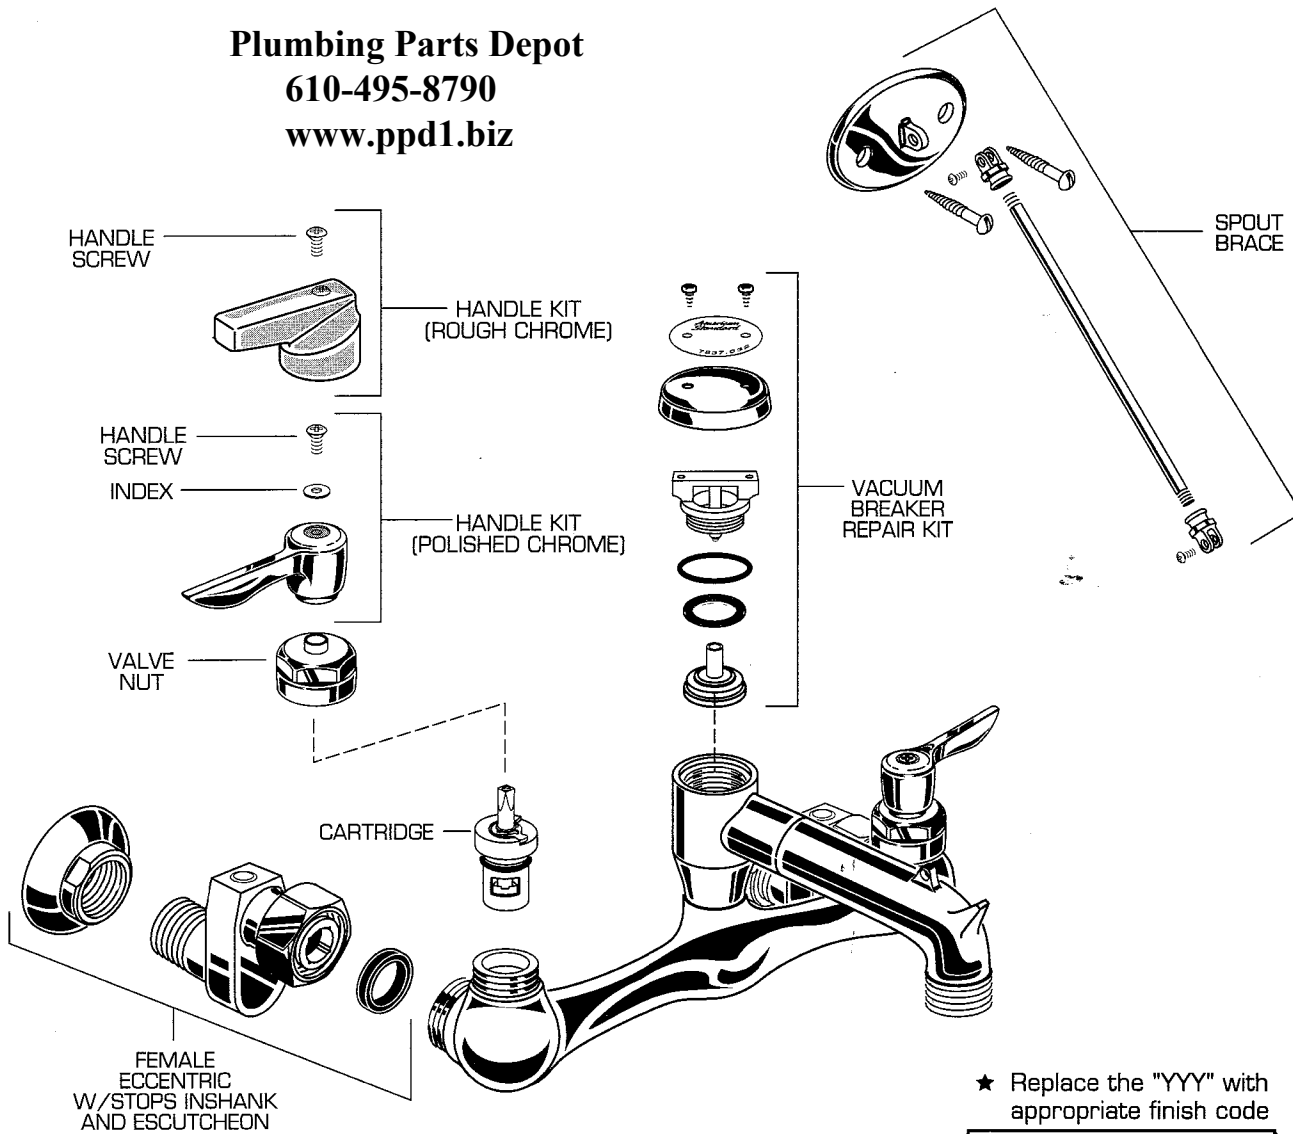

# EXPOSED YOKE WALL MOUNT UTILITY FAUCET WITH TOP BRACE

MODEL NUMBERS

**8344.112**

*American Standard*

Plumbing Parts Depot  
610-495-8790  
www.ppd1.biz

★ Replace the "YYY" with appropriate finish code

POLISHED CHROME 002  
ROUGH CHROME 004

REPAIR PARTS	DESCRIPTION	PART NUMBER ★	PKG QTY
Handle Parts	Handle Kit (Rough Chrome)	M961106-0040A	2
	Handle Kit (Polished Chrome)	051210-0020A	1
	Handle Screw	000690-0020A	1
	Index	051211-0070A	1Pair
Valve Parts	Valve Nut	904939-0020A	1
	Cartridge	951764-0070A	1
	Female Eccentric with Stops in Shank and Short Escutcheon	M961109-YYY0A	1
	Vacuum Breaker Repair Kit	M961107-0020A	1
	Spout Brace	650554-0020A	1

*American Standard*

**EXPOSED YOKE WALL MOUNT UTILITY FAUCET  
MODEL NUMBERS**

**8341.076**

Plumbing Parts □

Depot □

800-448-8977 □

www.ppd1.biz

★ Replace the "YYY" with appropriate finish code

POLISHED CHROME 002  
ROUGH CHROME 004

REPAIR PARTS	DESCRIPTION	PART NUMBER ★	PKG QTY
Handle Parts	Handle Kit (Rough Chrome)	M961106-0040A	2
	Handle Kit (Polished Chrome)	051210-0020A	1
	Handle Screw	000690-0020A	1
	Index	051211-0070A	1Pair
Valve Parts	Valve Nut	904939-0020A	1
	Cartridge	951764-0070A	1
	Female Eccentric with Stops in Shank and Short Escutcheon	M961109-YYY0A	1
	Vacuum Breaker Repair Kit	M961107-0020A	1