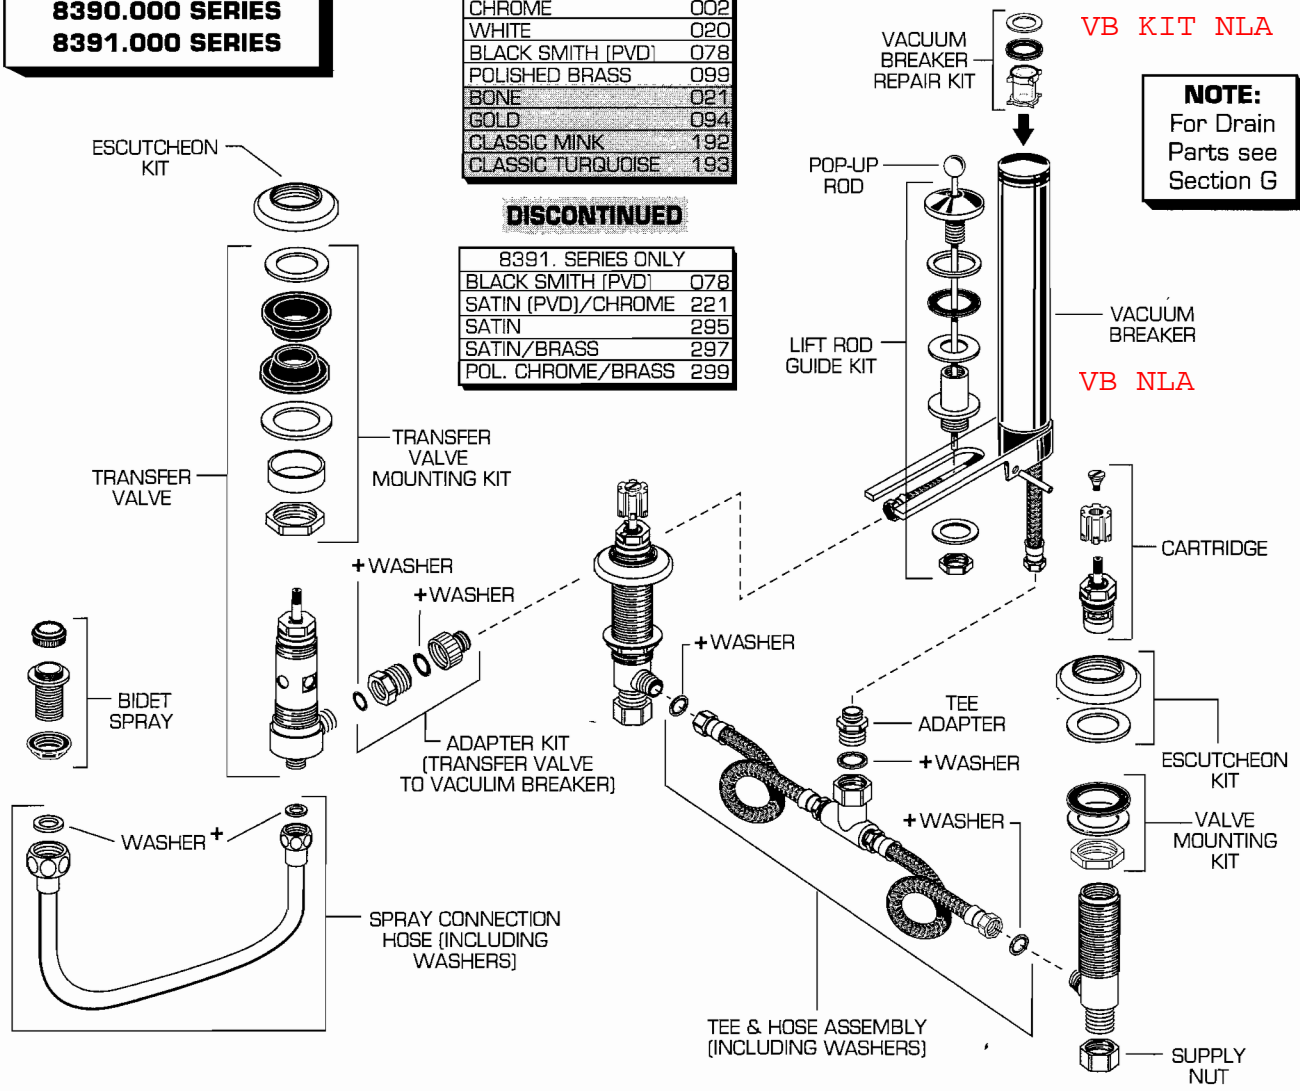

REPAIR PARTS	DESCRIPTION	PART NUMBER ★	PKG QTY
Handles	See Amaris Handle Pages in Section E		
Fitting Parts	Cartridge Kit	028628-0070A	1
	Cartridge Seal Kit	030741-0070A	1
	Escutcheon Support Kit	030260-0070A	1 set
	Wall Escutcheon	028633-YYYOA	2
	Ground Joint Inlet	075060-0070A	1 pair
	Vacuum Breaker	028635-YYYOA	1
	Transfer Valve	028707-YYYOA	1
	Transfer Valve Mounting Kit	030281-0070A	1
	Escutcheon Kit	030257-YYYOA	1
	Supply Piping Kit	028701-0040A	1
	Compression Fitting Kit	028641-0020A	2 sets
	Pipe Nipple & Escutcheon Kit	051351-0020A	1
	Bidet Spray	028645-YYYOA	1
	Adjustment Screw	028668-0070A	1
	Spray Connection Hose	028646-0070A	1
	Hose Seal Washer Kit	030754-0070A	1
	Pop-up Rod	028618-YYYOA	1
Pop-up Rod Guide	028642-YYYOA	1	

# AMARILIS DECK-MOUNT BIDET FITTING MODEL NUMBER

**8390.000 SERIES**  
**8391.000 SERIES**

Plumbing Parts Depot  
800-448-8977  
www.ppd1.biz

★ Replace the "YYY" with appropriate finish code

CHROME	002
WHITE	020
BLACK SMITH (PVD)	078
POLISHED BRASS	099
BONE	021
GOLD	094
CLASSIC MINK	192
CLASSIC TURQUOISE	193

### DISCONTINUED

8391. SERIES ONLY	
BLACK SMITH (PVD)	078
SATIN (PVD)/CHROME	221
SATIN	295
SATIN/BRASS	297
POL. CHROME/BRASS	299

# American Standard

**NOTE:**  
For Drain  
Parts see  
Section G

REPAIR PARTS	DESCRIPTION	PART NUMBER ★	PKG QTY
Handles	See Amaris Handle Pages in Section E		
Fitting Parts	Cartridge	028610-0070A	1
	Escutcheon Kit	030257-YYY0A	1
	Valve Mounting Kit	030258-0070A	1
	Supply Nut (Brass)	024220-0070A	2
	Transfer Valve	953800-YYY0A	1
	Transfer Valve Mounting Kit	030281-0070A	1
	Adapter Kit (transfer valve to vacuum breaker)	060463-0070A	1
	Bidet Spray	028645-YYY0A	1
	Spray Connection Hose	028646-0070A	1
	Vacuum Breaker	043555-YYY0A	1
	Vacuum Breaker Repair Kit	051209-0070A	1
	Tee and Hose Assembly	028704-0070A	1
	Tee Adapter	005474-0070A	1
	+ Hose Seal Washer Kit	030754-0070A	1
	Pop-up Rod	028618-YYY0A	1
	Pop-up Rod Guide	028669-YYY0A	1