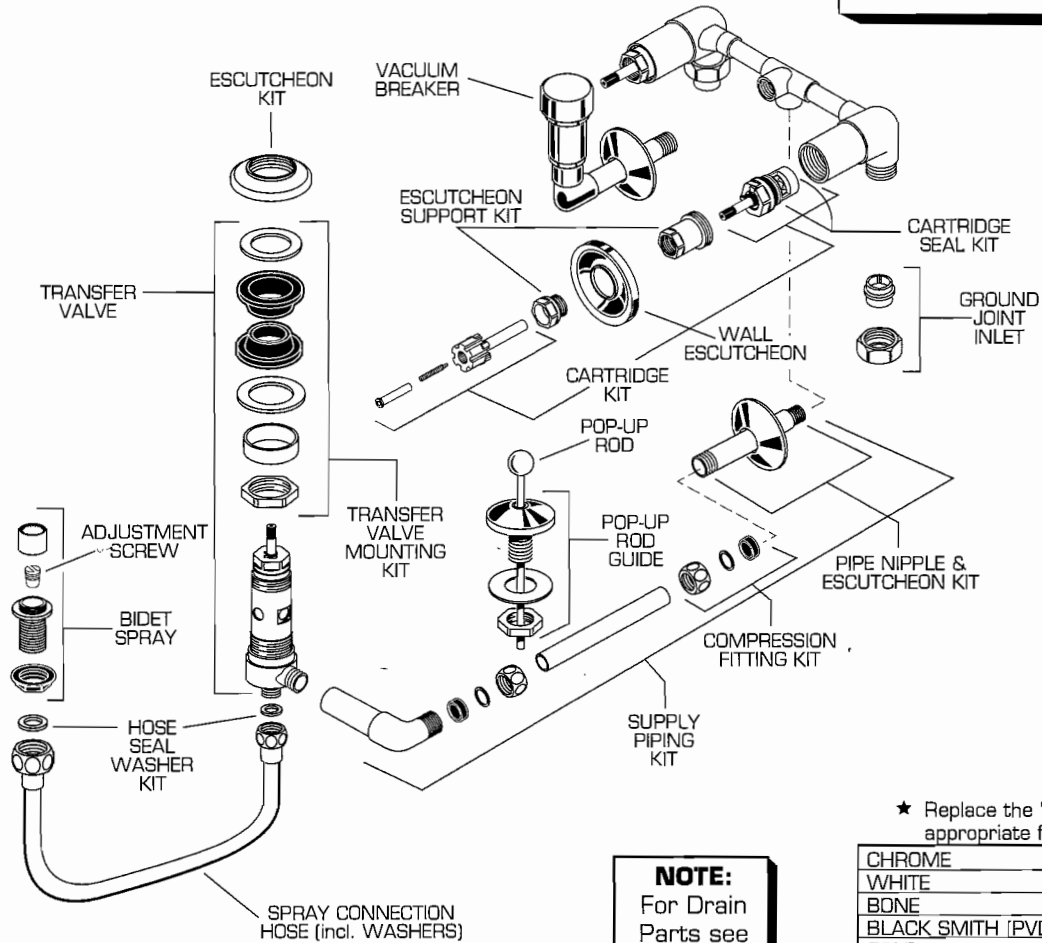

## AMARILIS WALL-MOUNT BIDET FITTING MODEL NUMBER

**8381.000 SERIES**

★ Replace the "YYY" with appropriate finish code

**NOTE:**  
For Drain  
Parts see  
Section G

CHROME	002
WHITE	020
BONE	021
BLACK SMITH (PVD)	078
GOLD	094
POLISHED BRASS	099

REPAIR PARTS	DESCRIPTION	PART NUMBER ★	PKG QTY
Handles	See Amaris Handle Pages in Section E		
Fitting Parts	Cartridge Kit	028628-0070A	1
	Cartridge Seal Kit	030741-0070A	1
	Escutcheon Support Kit	030260-0070A	1 set
	Wall Escutcheon	028633-YYYOA	2
	Ground Joint Inlet	075060-0070A	1 pair
	Vacuum Breaker	028635-YYYOA	1
	Transfer Valve	028707-YYYOA	1
	Transfer Valve Mounting Kit	030281-0070A	1
	Escutcheon Kit	030257-YYYOA	1
	Supply Piping Kit	028701-0040A	1
	Compression Fitting Kit	028641-0020A	2 sets
	Pipe Nipple & Escutcheon Kit	051351-0020A	1
	Bidet Spray	028645-YYYOA	1
	Adjustment Screw	028668-0070A	1
	Spray Connection Hose	028646-0070A	1
	Hose Seal Washer Kit	030754-0070A	1
	Pop-up Rod	028618-YYYOA	1
Pop-up Rod Guide	028642-YYYOA	1	

### DISCONTINUED

8391. SERIES ONLY	
BLACK SMITH (PVD)	078
SATIN (PVD)/CHROME	221
SATIN	295
SATIN/BRASS	297
POL. CHROME/BRASS	299

# American Standard

**NOTE:**  
For Drain  
Parts see  
Section G

REPAIR PARTS	DESCRIPTION	PART NUMBER ★	PKG QTY
Handles	See Amaris Handle Pages in Section E		
Fitting Parts	Cartridge	028610-0070A	1
	Escutcheon Kit	030257-YYY0A	1
	Valve Mounting Kit	030258-0070A	1
	Supply Nut (Brass)	024220-0070A	2
	Transfer Valve	953800-YYY0A	1
	Transfer Valve Mounting Kit	030281-0070A	1
	Adapter Kit (transfer valve to vacuum breaker)	060463-0070A	1
	Bidet Spray	028645-YYY0A	1
	Spray Connection Hose	028646-0070A	1
	Vacuum Breaker	043555-YYY0A	1
	Vacuum Breaker Repair Kit	051209-0070A	1
	Tee and Hose Assembly	028704-0070A	1
	Tee Adapter	005474-0070A	1
	+ Hose Seal Washer Kit	030754-0070A	1
	Pop-up Rod	028618-YYY0A	1
	Pop-up Rod Guide	028669-YYY0A	1