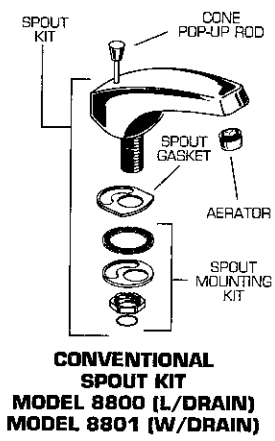

8800 SERIES 8851 SERIES
8801 SERIES 8861 SERIES
8811 SERIES 8871 SERIES
8821 SERIES 5821 SERIES

NOTE:
There are three spout-to-tee connection methods for some spout styles. Be sure to order the correct parts if labeled with a (T), (R), or (F).

DISCONTINUED

REPAIR PARTS	DESCRIPTION	PART NUMBER ★	PKG QTY
Handles	See Amarilis Handle Pages in Section E		
Valve Parts	Cartridge	028610-0070A	1
	Cartridge Seal Kit	030741-0070A	1
	*Seal Kit (R & T)	030742-0070A	1
	*Seal Kit (F)	033759-0070A	1
	†O-Ring	912711-0070A	1
	Valve Mounting Kit	030258-0070A	1
	Escutcheon Kit	030257-YYY0A	1
	Tee Mounting Kit (R)	029087-0070A	1
	Tee Mounting Kit (F)	033757-0070A	1
	Tee & Hose Kit (T)	028608-0050A	1 Set
	Tee & Hose KIT (R)	029071-0050A	1 Set
Tee & Hose KIT (F)	033758-0050A	1 Set	
Supply Nut (Brass)	024220-0070A	2	

†O-RING ALSO INCLUDED IN SEAL KIT (F) AND TEE MOUNTING KIT (F).

SEE REVERSE SIDE FOR SPOUT PARTS AND MISCELLANEOUS PARTS

AMARILIS SPREAD LAVATORY FAUCET

SPOUTS

American Standard

NOTE: There are three spout-to-tee connection methods for some spout styles. Be sure to order the correct parts if labeled with a (T), (R), or (F).