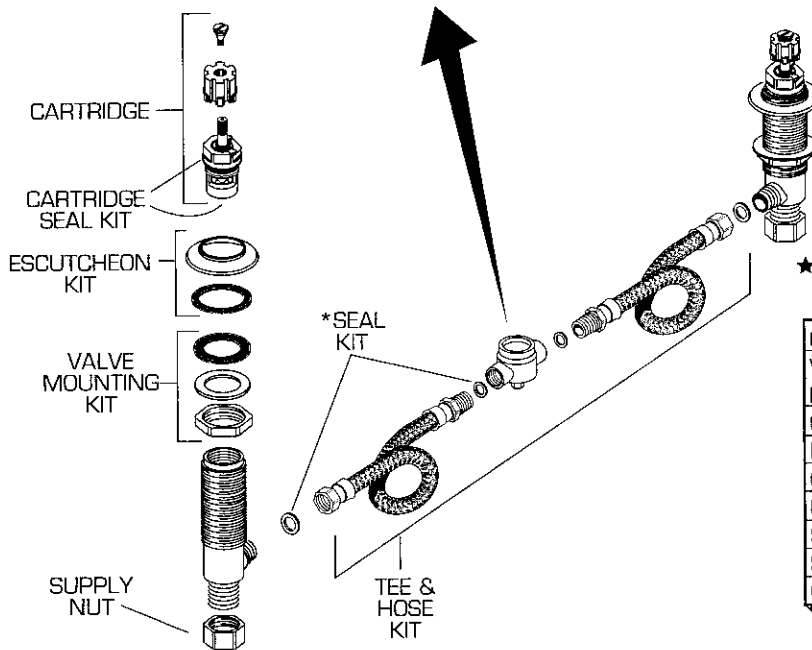

NOTE:
For Drain Parts and Special Aerator see Section G

★ Replace the "YYY" with appropriate finish code

CHROME	002
WHITE	020
BONE	021
GOLD	094
POLISHED BRASS	099
CLASSIC MINK	192
CLASSIC TURQUOISE	193
SATIN	295
SATIN/BRASS	297
CHROME/BRASS	299

DISCONTINUED

REPAIR PARTS	DESCRIPTION	PART NUMBER ★	PKG QTY
Handles	See Amarilis Handle Pages in Section E		
Valve Parts	Cartridge	028610-0070A	1
	Cartridge Seal Kit	030741-0070A	1
	*Seal Kit (R & T)	030742-0070A	1
	*Seal Kit (F)	033759-0070A	1
	†O-Ring	912711-0070A	1
	Valve Mounting Kit	030258-0070A	1
	Escutcheon Kit	030257-YYY0A	1
	Tee Mounting Kit (R)	029087-0070A	1
	Tee Mounting Kit (F)	033757-0070A	1
	Tee & Hose Kit (T)	028608-0050A	1 Set
	Tee & Hose KIT (R)	029071-0050A	1 Set
Tee & Hose KIT (F)	033758-0050A	1 Set	
Supply Nut (Brass)	024220-0070A	2	

†O-RING ALSO INCLUDED IN SEAL KIT (F) AND TEE MOUNTING KIT (F).

SEE REVERSE SIDE FOR SPOUT PARTS AND MISCELLANEOUS PARTS