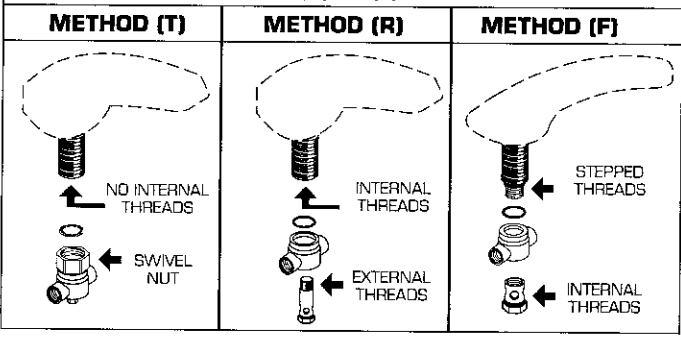

†O-RING ALSO INCLUDED IN SEAL KIT (F) AND TEE MOUNTING KIT (F).

SEE REVERSE SIDE FOR SPOUT PARTS AND MISCELLANEOUS PARTS

AMARILIS SPREAD LAVATORY FAUCET

SPOUTS

American Standard

NOTE: There are three spout-to-tee connection methods for some spout styles. Be sure to order the correct parts if labeled with a (T), (R), or (F).