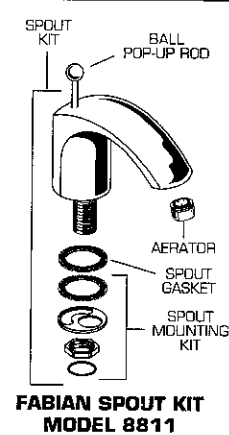

DISCONTINUED

REPAIR PARTS	DESCRIPTION	PART NUMBER ★	PKG QTY
Handles	See Amarilis Handle Pages in Section E		
Valve Parts	Cartridge	028610-0070A	1
	Cartridge Seal Kit	030741-0070A	1
	*Seal Kit (R & T)	030742-0070A	1
	*Seal Kit (F)	033759-0070A	1
	†O-Ring	912711-0070A	1
	Valve Mounting Kit	030258-0070A	1
	Escutcheon Kit	030257-YYY0A	1
	Tee Mounting Kit (R)	029087-0070A	1
	Tee Mounting Kit (F)	033757-0070A	1
	Tee & Hose Kit (T)	028608-0050A	1 Set
	Tee & Hose KIT (R)	029071-0050A	1 Set
Tee & Hose KIT (F)	033758-0050A	1 Set	
Supply Nut (Brass)	024220-0070A	2	

†O-RING ALSO INCLUDED IN SEAL KIT (F) AND TEE MOUNTING KIT (F).

SEE REVERSE SIDE FOR SPOUT PARTS AND MISCELLANEOUS PARTS

AMARILIS SPREAD LAVATORY FAUCET

SPOUTS

American Standard

NOTE: There are three spout-to-tee connection methods for some spout styles. Be sure to order the correct parts if labeled with a (T), (R), or (F).