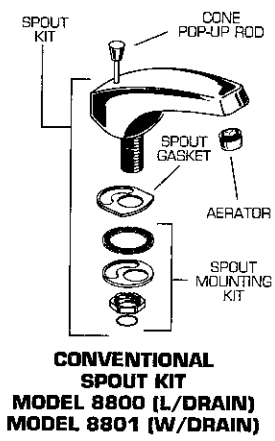

8800 SERIES 8851 SERIES
8801 SERIES 8861 SERIES
8811 SERIES 8871 SERIES
8821 SERIES 5821 SERIES

NOTE:
 There are three spout-to-tee connection methods for some spout styles. Be sure to order the correct parts if labeled with a (T), (R), or (F).

DISCONTINUED

REPAIR PARTS	DESCRIPTION	PART NUMBER ★	PKG QTY
Handles	See Amarilis Handle Pages in Section E		
Valve Parts	Cartridge	028610-0070A	1
	Cartridge Seal Kit	030741-0070A	1
	*Seal Kit (R & T)	030742-0070A	1
	*Seal Kit (F)	033759-0070A	1
	†O-Ring	912711-0070A	1
	Valve Mounting Kit	030258-0070A	1
	Escutcheon Kit	030257-YYY0A	1
	Tee Mounting Kit (R)	029087-0070A	1
	Tee Mounting Kit (F)	033757-0070A	1
	Tee & Hose Kit (T)	028608-0050A	1 Set
	Tee & Hose KIT (R)	029071-0050A	1 Set
Tee & Hose KIT (F)	033758-0050A	1 Set	
Supply Nut (Brass)	024220-0070A	2	

†O-RING ALSO INCLUDED IN SEAL KIT (F) AND TEE MOUNTING KIT (F).

SEE REVERSE SIDE FOR SPOUT PARTS AND MISCELLANEOUS PARTS

AMARILIS SPREAD LAVATORY FAUCET

SPOUTS

American Standard

NOTE: There are three spout-to-tee connection methods for some spout styles. Be sure to order the correct parts if labeled with a (T), (R), or (F).