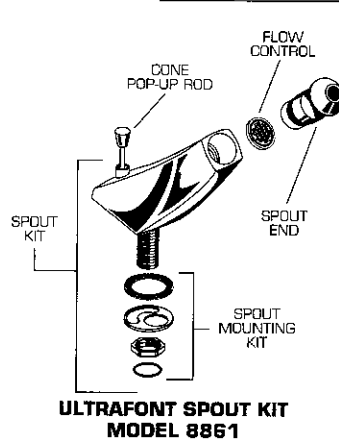

8800 SERIES 8851 SERIES
8801 SERIES 8861 SERIES
8811 SERIES 8871 SERIES
8821 SERIES 5821 SERIES

NOTE:
 There are three spout-to-tee connection methods for some spout styles. Be sure to order the correct parts if labeled with a (T), (R), or (F).

DISCONTINUED

REPAIR PARTS	DESCRIPTION	PART NUMBER ★	PKG QTY
Handles	See Amarilis Handle Pages in Section E		
Valve Parts	Cartridge	028610-0070A	1
	Cartridge Seal Kit	030741-0070A	1
	*Seal Kit (R & T)	030742-0070A	1
	*Seal Kit (F)	033759-0070A	1
	†O-Ring	912711-0070A	1
	Valve Mounting Kit	030258-0070A	1
	Escutcheon Kit	030257-YYY0A	1
	Tee Mounting Kit (R)	029087-0070A	1
	Tee Mounting Kit (F)	033757-0070A	1
	Tee & Hose Kit (T)	028608-0050A	1 Set
	Tee & Hose KIT (R)	029071-0050A	1 Set
Tee & Hose KIT (F)	033758-0050A	1 Set	
Supply Nut (Brass)	024220-0070A	2	

†O-RING ALSO INCLUDED IN SEAL KIT (F) AND TEE MOUNTING KIT (F).

SEE REVERSE SIDE FOR SPOUT PARTS AND MISCELLANEOUS PARTS

AMARILIS SPREAD LAVATORY FAUCET

SPOUTS

American Standard

NOTE: There are three spout-to-tee connection methods for some spout styles. Be sure to order the correct parts if labeled with a (T), (R), or (F).