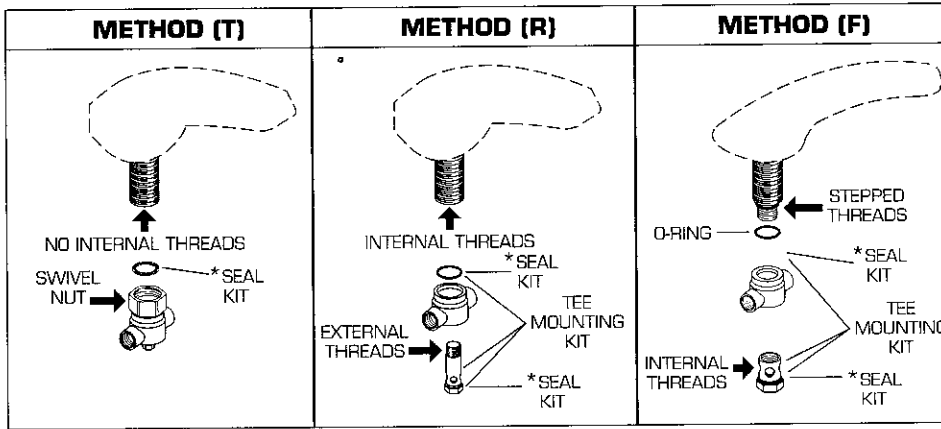

8800 SERIES 8851 SERIES
8801 SERIES 8861 SERIES
8811 SERIES 8871 SERIES
8821 SERIES 5821 SERIES

NOTE:
 There are three spout-to-tee connection methods for some spout styles. Be sure to order the correct parts if labeled with a (T), (R), or (F).

DISCONTINUED

REPAIR PARTS	DESCRIPTION	PART NUMBER ★	PKG QTY
Handles	See Amarilis Handle Pages in Section E		
Valve Parts	Cartridge	028610-0070A	1
	Cartridge Seal Kit	030741-0070A	1
	*Seal Kit (R & T)	030742-0070A	1
	*Seal Kit (F)	033759-0070A	1
	†O-Ring	912711-0070A	1
	Valve Mounting Kit	030258-0070A	1
	Escutcheon Kit	030257-YYY0A	1
	Tee Mounting Kit (R)	029087-0070A	1
	Tee Mounting Kit (F)	033757-0070A	1
	Tee & Hose Kit (T)	028608-0050A	1 Set
	Tee & Hose KIT (R)	029071-0050A	1 Set
Tee & Hose KIT (F)	033758-0050A	1 Set	
Supply Nut (Brass)	024220-0070A	2	

†O-RING ALSO INCLUDED IN SEAL KIT (F) AND TEE MOUNTING KIT (F).

SEE REVERSE SIDE FOR SPOUT PARTS AND MISCELLANEOUS PARTS

AMARILIS SPREAD LAVATORY FAUCET

SPOUTS

American Standard

NOTE: There are three spout-to-tee connection methods for some spout styles. Be sure to order the correct parts if labeled with a (T), (R), or (F).