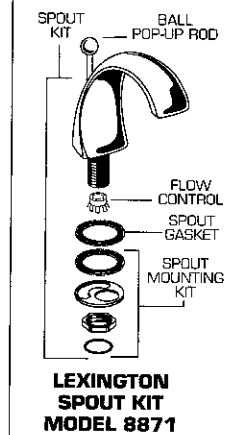

8800 SERIES 8851 SERIES
8801 SERIES 8861 SERIES
8811 SERIES 8871 SERIES
8821 SERIES 5821 SERIES

NOTE:
 There are three spout-to-tee connection methods for some spout styles. Be sure to order the correct parts if labeled with a (T), (R), or (F).

DISCONTINUED

REPAIR PARTS	DESCRIPTION	PART NUMBER ★	PKG QTY
Handles	See Amarilis Handle Pages in Section E		
Valve Parts	Cartridge	028610-0070A	1
	Cartridge Seal Kit	030741-0070A	1
	*Seal Kit (R & T)	030742-0070A	1
	*Seal Kit (F)	033759-0070A	1
	†O-Ring	912711-0070A	1
	Valve Mounting Kit	030258-0070A	1
	Escutcheon Kit	030257-YYY0A	1
	Tee Mounting Kit (R)	029087-0070A	1
	Tee Mounting Kit (F)	033757-0070A	1
	Tee & Hose Kit (T)	028608-0050A	1 Set
	Tee & Hose KIT (R)	029071-0050A	1 Set
Tee & Hose KIT (F)	033758-0050A	1 Set	
Supply Nut (Brass)	024220-0070A	2	

†O-RING ALSO INCLUDED IN SEAL KIT (F) AND TEE MOUNTING KIT (F).

SEE REVERSE SIDE FOR SPOUT PARTS AND MISCELLANEOUS PARTS

AMARILIS SPREAD LAVATORY FAUCET

SPOUTS

American Standard

NOTE: There are three spout-to-tee connection methods for some spout styles. Be sure to order the correct parts if labeled with a (T), (R), or (F).