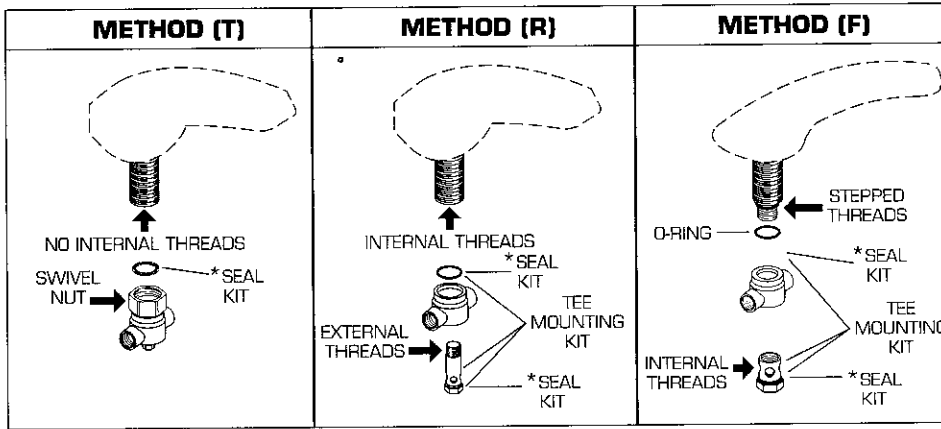

8800 SERIES 8851 SERIES
8801 SERIES 8861 SERIES
8811 SERIES 8871 SERIES
8821 SERIES 5821 SERIES

NOTE:
There are three spout-to-tee connection methods for some spout styles. Be sure to order the correct parts if labeled with a (T), (R), or (F).

DISCONTINUED

REPAIR PARTS	DESCRIPTION	PART NUMBER ★	PKG QTY
Handles	See Amarilis Handle Pages in Section E		
Valve Parts	Cartridge	028610-0070A	1
	Cartridge Seal Kit	030741-0070A	1
	*Seal Kit (R & T)	030742-0070A	1
	*Seal Kit (F)	033759-0070A	1
	†O-Ring	912711-0070A	1
	Valve Mounting Kit	030258-0070A	1
	Escutcheon Kit	030257-YYY0A	1
	Tee Mounting Kit (R)	029087-0070A	1
	Tee Mounting Kit (F)	033757-0070A	1
	Tee & Hose Kit (T)	028608-0050A	1 Set
	Tee & Hose KIT (R)	029071-0050A	1 Set
Tee & Hose KIT (F)	033758-0050A	1 Set	
Supply Nut (Brass)	024220-0070A	2	

†O-RING ALSO INCLUDED IN SEAL KIT (F) AND TEE MOUNTING KIT (F).

SEE REVERSE SIDE FOR SPOUT PARTS AND MISCELLANEOUS PARTS

AMARILIS SPREAD LAVATORY FAUCET

SPOUTS

American Standard

NOTE: There are three spout-to-tee connection methods for some spout styles. Be sure to order the correct parts if labeled with a (T), (R), or (F).