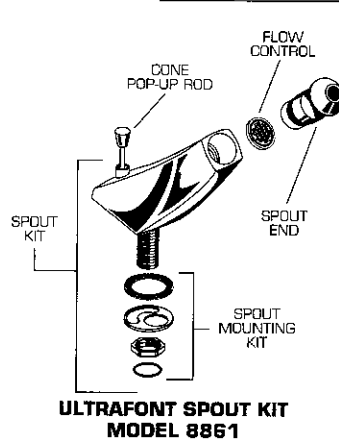

8800 SERIES 8851 SERIES
8801 SERIES 8861 SERIES
8811 SERIES 8871 SERIES
8821 SERIES 5821 SERIES

NOTE:
There are three spout-to-tee connection methods for some spout styles. Be sure to order the correct parts if labeled with a (T), (R), or (F).

DISCONTINUED

REPAIR PARTS	DESCRIPTION	PART NUMBER ★	PKG QTY
Handles	See Amarilis Handle Pages in Section E		
Valve Parts	Cartridge	028610-0070A	1
	Cartridge Seal Kit	030741-0070A	1
	*Seal Kit (R & T)	030742-0070A	1
	*Seal Kit (F)	033759-0070A	1
	†O-Ring	912711-0070A	1
	Valve Mounting Kit	030258-0070A	1
	Escutcheon Kit	030257-YYY0A	1
	Tee Mounting Kit (R)	029087-0070A	1
	Tee Mounting Kit (F)	033757-0070A	1
	Tee & Hose Kit (T)	028608-0050A	1 Set
	Tee & Hose KIT (R)	029071-0050A	1 Set
Tee & Hose KIT (F)	033758-0050A	1 Set	
Supply Nut (Brass)	024220-0070A	2	

†O-RING ALSO INCLUDED IN SEAL KIT (F) AND TEE MOUNTING KIT (F).

SEE REVERSE SIDE FOR SPOUT PARTS AND MISCELLANEOUS PARTS

AMARILIS SPREAD LAVATORY FAUCET

SPOUTS

American Standard

NOTE: There are three spout-to-tee connection methods for some spout styles. Be sure to order the correct parts if labeled with a (T), (R), or (F).