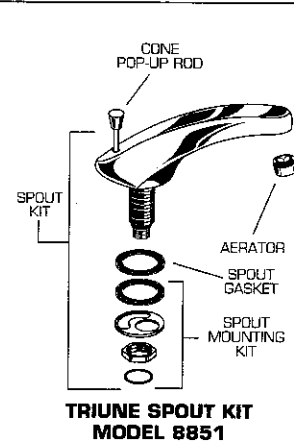

DISCONTINUED

REPAIR PARTS	DESCRIPTION	PART NUMBER ★	PKG QTY
Handles	See Amarilis Handle Pages in Section E		
Valve Parts	Cartridge	028610-0070A	1
	Cartridge Seal Kit	030741-0070A	1
	*Seal Kit (R & T)	030742-0070A	1
	*Seal Kit (F)	033759-0070A	1
	†O-Ring	912711-0070A	1
	Valve Mounting Kit	030258-0070A	1
	Escutcheon Kit	030257-YYY0A	1
	Tee Mounting Kit (R)	029087-0070A	1
	Tee Mounting Kit (F)	033757-0070A	1
	Tee & Hose Kit (T)	028608-0050A	1 Set
	Tee & Hose KIT (R)	029071-0050A	1 Set
Tee & Hose KIT (F)	033758-0050A	1 Set	
Supply Nut (Brass)	024220-0070A	2	

†O-RING ALSO INCLUDED IN SEAL KIT (F) AND TEE MOUNTING KIT (F).

SEE REVERSE SIDE FOR SPOUT PARTS AND MISCELLANEOUS PARTS

AMARILIS SPREAD LAVATORY FAUCET

SPOUTS

American Standard

NOTE: There are three spout-to-tee connection methods for some spout styles. Be sure to order the correct parts if labeled with a (T), (R), or (F).