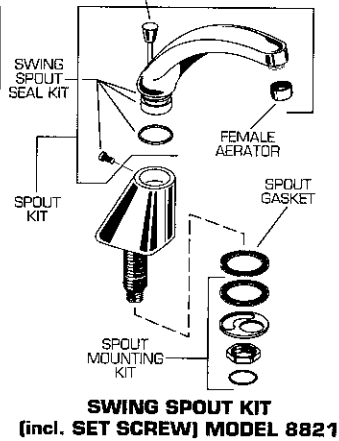

DISCONTINUED

REPAIR PARTS	DESCRIPTION	PART NUMBER ★	PKG QTY
Handles	See Amarilis Handle Pages in Section E		
Valve Parts	Cartridge	028610-0070A	1
	Cartridge Seal Kit	030741-0070A	1
	*Seal Kit (R & T)	030742-0070A	1
	*Seal Kit (F)	033759-0070A	1
	†O-Ring	912711-0070A	1
	Valve Mounting Kit	030258-0070A	1
	Escutcheon Kit	030257-YYY0A	1
	Tee Mounting Kit (R)	029087-0070A	1
	Tee Mounting Kit (F)	033757-0070A	1
	Tee & Hose Kit (T)	028608-0050A	1 Set
	Tee & Hose KIT (R)	029071-0050A	1 Set
Tee & Hose KIT (F)	033758-0050A	1 Set	
Supply Nut (Brass)	024220-0070A	2	

†O-RING ALSO INCLUDED IN SEAL KIT (F) AND TEE MOUNTING KIT (F).

SEE REVERSE SIDE FOR SPOUT PARTS AND MISCELLANEOUS PARTS

AMARILIS SPREAD LAVATORY FAUCET

SPOUTS

American Standard

NOTE: There are three spout-to-tee connection methods for some spout styles. Be sure to order the correct parts if labeled with a (T), (R), or (F).