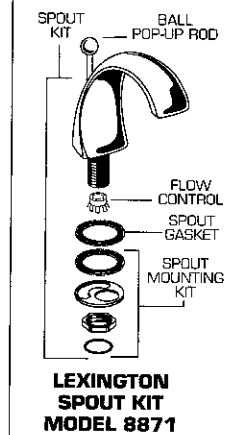

8800 SERIES 8851 SERIES
8801 SERIES 8861 SERIES
8811 SERIES 8871 SERIES
8821 SERIES 5821 SERIES

NOTE:
There are three spout-to-tee connection methods for some spout styles. Be sure to order the correct parts if labeled with a (T), (R), or (F).

DISCONTINUED

REPAIR PARTS	DESCRIPTION	PART NUMBER ★	PKG QTY
Handles	See Amarilis Handle Pages in Section E		
Valve Parts	Cartridge	028610-0070A	1
	Cartridge Seal Kit	030741-0070A	1
	*Seal Kit (R & T)	030742-0070A	1
	*Seal Kit (F)	033759-0070A	1
	†O-Ring	912711-0070A	1
	Valve Mounting Kit	030258-0070A	1
	Escutcheon Kit	030257-YYY0A	1
	Tee Mounting Kit (R)	029087-0070A	1
	Tee Mounting Kit (F)	033757-0070A	1
	Tee & Hose Kit (T)	028608-0050A	1 Set
	Tee & Hose KIT (R)	029071-0050A	1 Set
Tee & Hose KIT (F)	033758-0050A	1 Set	
Supply Nut (Brass)	024220-0070A	2	

†O-RING ALSO INCLUDED IN SEAL KIT (F) AND TEE MOUNTING KIT (F).

SEE REVERSE SIDE FOR SPOUT PARTS AND MISCELLANEOUS PARTS

AMARILIS SPREAD LAVATORY FAUCET

SPOUTS

American Standard

NOTE: There are three spout-to-tee connection methods for some spout styles. Be sure to order the correct parts if labeled with a (T), (R), or (F).