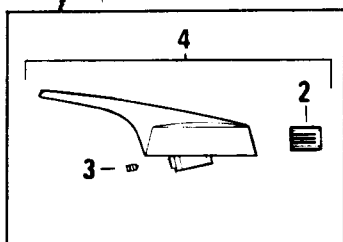

AQUARIAN® Bath/shower Valve—Series 1490 (See page 1-13 for product identification)

MANIFOLD

12

Item No.	Part No.	Description
1.	27676.02	Knob handle S A—chrome
	27676.88	Knob handle S A—antique bronze finish
2.	37981.07	Handle insert
3.	37957.07	Handle set screw
4.	70545.02	Lever handle S A*
5.	70530.02	Escutcheon cap—chrome
	70530.88	Escutcheon cap—antique bronze finish
6.	63778.01	Escutcheon screw—chrome
	63778.88	Escutcheon screw—antique bronze finish
7.	63795.02	Escutcheon S/A—chrome
	63795.88	Escutcheon S/A—antique bronze finish
8.	57613.07	Cartridge screw
9.	57864.07	Cartridge S/A—gray
10.	68227.07	Cartridge S/A—black
11.	57583.07	Cartridge seals, set of 3
12.	1494.07	Manifold cap

For shower head, arm and escutcheon, see page 1-2

For bath spouts, see page 1-2

Bath and Shower Fittings

Aquarian

1390.038

1390.046

1390.137

**5A Plumbing Parts
Depot
610-495-8790
www.ppd1.biz**

no.	description	part no.	1390.038	1390.046	1390.087	1390.137	1390.145
1	Handle S/A	77033-02					
2	Escutcheon Screw	69347-01					
3	Escutcheon Cap	57626-02					
4	Escutcheon	63795-06					
5	Cartridge S/A (8 gallon)	69382-07					
6	Cartridge Screw	57633-07					
7	Cartridge Seals (Set)	57584-07					
8	Manifold	69398-07*					
9	Plug (3/4" NPTF)	1461-07*					
10	Stop S/A (not shown)	61431-07					