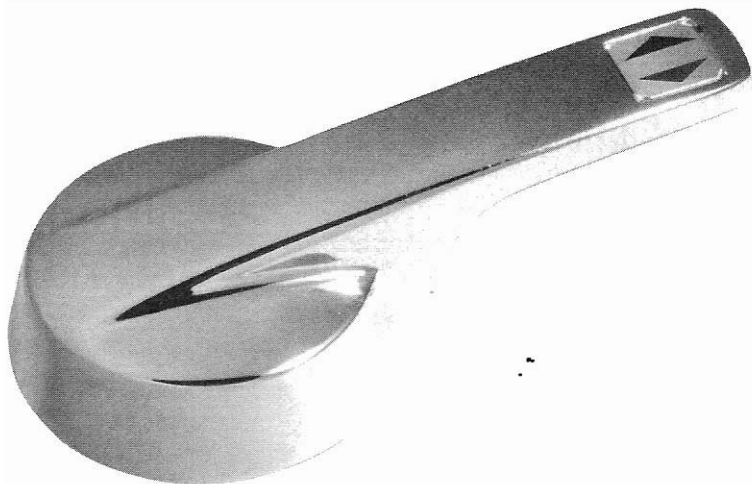

AQUARIAN® Bath/shower Valve—Series 1490 (See page 1-13 for product identification)

MANIFOLD

12

Item No.	Part No.	Description
1.	27676.02	Knob handle S A—chrome
	27676.88	Knob handle S A—antique bronze finish
2.	37981.07	Handle insert
3.	37957.07	Handle set screw
4.	70545.02	Lever handle S A*
5.	70530.02	Escutcheon cap—chrome
	70530.88	Escutcheon cap—antique bronze finish
6.	63778.01	Escutcheon screw—chrome
	63778.88	Escutcheon screw—antique bronze finish
7.	63795.02	Escutcheon S/A—chrome
	63795.88	Escutcheon S/A—antique bronze finish
8.	57613.07	Cartridge screw
9.	57864.07	Cartridge S/A—gray
10.	68227.07	Cartridge S/A—black
11.	57583.07	Cartridge seals, set of 3
12.	1494.07	Manifold cap

For shower head, arm and escutcheon, see page 1-2

For bath spouts, see page 1-2

Bath and Shower Fittings

Aquarian

1390.038

1390.046

1390.137

**5A Plumbing Parts
Depot
610-495-8790
www.ppd1.biz**

no.	description	part no.	1390.202	1390.194	1390.186	1390.160	1390.178
1	Handle S/A	77033-02					
2	Escutcheon Screw	63778-01					
3	Escutcheon Cap	69042-02					
4	Escutcheon	63795-06					
4A	Plastic Retainer	63780-07					
5A	Cartridge S/A (4 gallon)	57864-07					
6	Cartridge Screw	57613-07					
7	Cartridge Seals (Set)	57583-07					
8	Manifold Body	97500-07*					
9	Plug (1/2" SPS)	27816-07					
10	Stop S/A (not shown)	61431-07					
11	Handle Insert	70462-07					

• NOT AVAILABLE

8GPM
3/16
PART
DIA

4GPM
1/16
PART
DIA

AS 77033-02

Aquarian Lavatory/Bath/Shower

AS 70545-02

Aquarian II Lavatory/Bath/Shower

Note: Cannot Be Used On Old Style
Fittings Using Maltese Cross Pivot On
57864-07 Cart. S/A