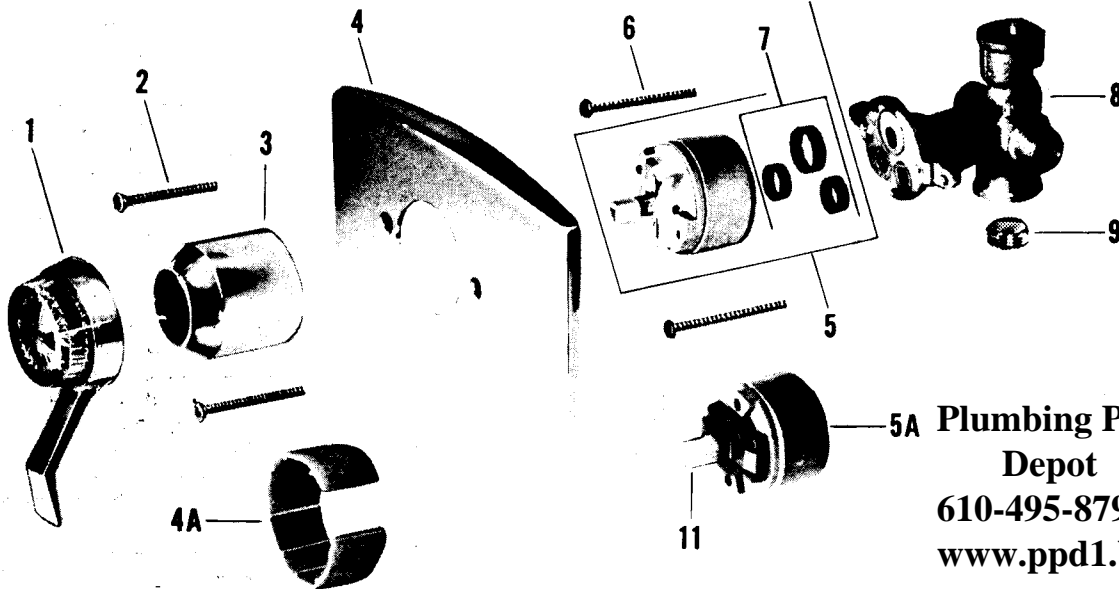

AQUARIAN® Bath/shower Valve—Series 1490 (See page 1-13 for product identification)

MANIFOLD

12

Item No.	Part No.	Description
1.	27676.02	Knob handle S A—chrome
	27676.88	Knob handle S A—antique bronze finish
2.	37981.07	Handle insert
3.	37957.07	Handle set screw
4.	70545.02	Lever handle S A*
5.	70530.02	Escutcheon cap—chrome
	70530.88	Escutcheon cap—antique bronze finish
6.	63778.01	Escutcheon screw—chrome
	63778.88	Escutcheon screw—antique bronze finish
7.	63795.02	Escutcheon S/A—chrome
	63795.88	Escutcheon S/A—antique bronze finish
8.	57613.07	Cartridge screw
9.	57864.07	Cartridge S/A—gray
10.	68227.07	Cartridge S/A—black
11.	57583.07	Cartridge seals, set of 3
12.	1494.07	Manifold cap

For shower head, arm and escutcheon, see page 1-2

For bath spouts, see page 1-2

Bath and Shower Fittings

Aquarian

1390.038

1390.046

1390.137

**5A Plumbing Parts
Depot
610-495-8790
www.ppd1.biz**

no.	description	part no.	1390.038	1390.046	1390.087	1390.137	1390.145
1	Handle S/A	77033-02					
2	Escutcheon Screw	69347-01					
3	Escutcheon Cap	57626-02					
4	Escutcheon	63795-06					
5	Cartridge S/A (8 gallon)	69382-07					
6	Cartridge Screw	57633-07					
7	Cartridge Seals (Set)	57584-07					
8	Manifold	69398-07*					
9	Plug (3/4" NPTF)	1461-07*					
10	Stop S/A (not shown)	61431-07					

no.	description	part no.	1390.202	1390.194	1390.186	1390.160	1390.178
1	Handle S/A	77033-02					
2	Escutcheon Screw	63778-01					
3	Escutcheon Cap	69042-02					
4	Escutcheon	63795-06					
4A	Plastic Retainer	63780-07					
5A	Cartridge S/A (4 gallon)	57864-07					
6	Cartridge Screw	57613-07					
7	Cartridge Seals (Set)	57583-07					
8	Manifold Body	97500-07*					
9	Plug (1/2" SPS)	27816-07					
10	Stop S/A (not shown)	61431-07					
11	Handle Insert	70462-07					