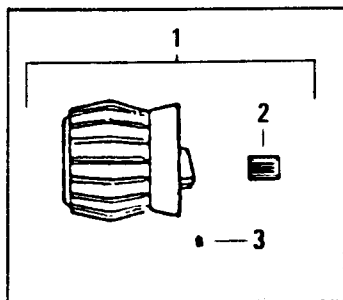

AQUARIAN® Bath/shower Valve—Series 1490 (See page 1-13 for product identification)

MANIFOLD

12

Item No.	Part No.	Description
1.	27676.02	Knob handle S A—chrome
	27676.88	Knob handle S A—antique bronze finish
2.	37981.07	Handle insert
3.	37957.07	Handle set screw
4.	70545.02	Lever handle S A*
5.	70530.02	Escutcheon cap—chrome
	70530.88	Escutcheon cap—antique bronze finish
6.	63778.01	Escutcheon screw—chrome
	63778.88	Escutcheon screw—antique bronze finish
7.	63795.02	Escutcheon S/A—chrome
	63795.88	Escutcheon S/A—antique bronze finish
8.	57613.07	Cartridge screw
9.	57864.07	Cartridge S/A—gray
10.	68227.07	Cartridge S/A—black
11.	57583.07	Cartridge seals, set of 3
12.	1494.07	Manifold cap

For shower head, arm and escutcheon, see page 1-2

For bath spouts, see page 1-2

Bath and Shower Fittings

Aquarian

1390.038

1390.046

1390.137

**5A Plumbing Parts
Depot
610-495-8790
www.ppd1.biz**

no.	description	part no.	1390.038	1390.046	1390.087	1390.137	1390.145
1	Handle S/A	77033-02					
2	Escutcheon Screw	69347-01					
3	Escutcheon Cap	57626-02					
4	Escutcheon	63795-06					
5	Cartridge S/A (8 gallon)	69382-07					
6	Cartridge Screw	57633-07					
7	Cartridge Seals (Set)	57584-07					
8	Manifold	69398-07*					
9	Plug (3/4" NPTF)	1461-07*					
10	Stop S/A (not shown)	61431-07					

no.	description	part no.	1390.202	1390.194	1390.186	1390.160	1390.178
1	Handle S/A	77033-02					
2	Escutcheon Screw	63778-01					
3	Escutcheon Cap	69042-02					
4	Escutcheon	63795-06					
4A	Plastic Retainer	63780-07					
5A	Cartridge S/A (4 gallon)	57864-07					
6	Cartridge Screw	57613-07					
7	Cartridge Seals (Set)	57583-07					
8	Manifold Body	97500-07*					
9	Plug (1/2" SPS)	27816-07					
10	Stop S/A (not shown)	61431-07					
11	Handle Insert	70462-07					