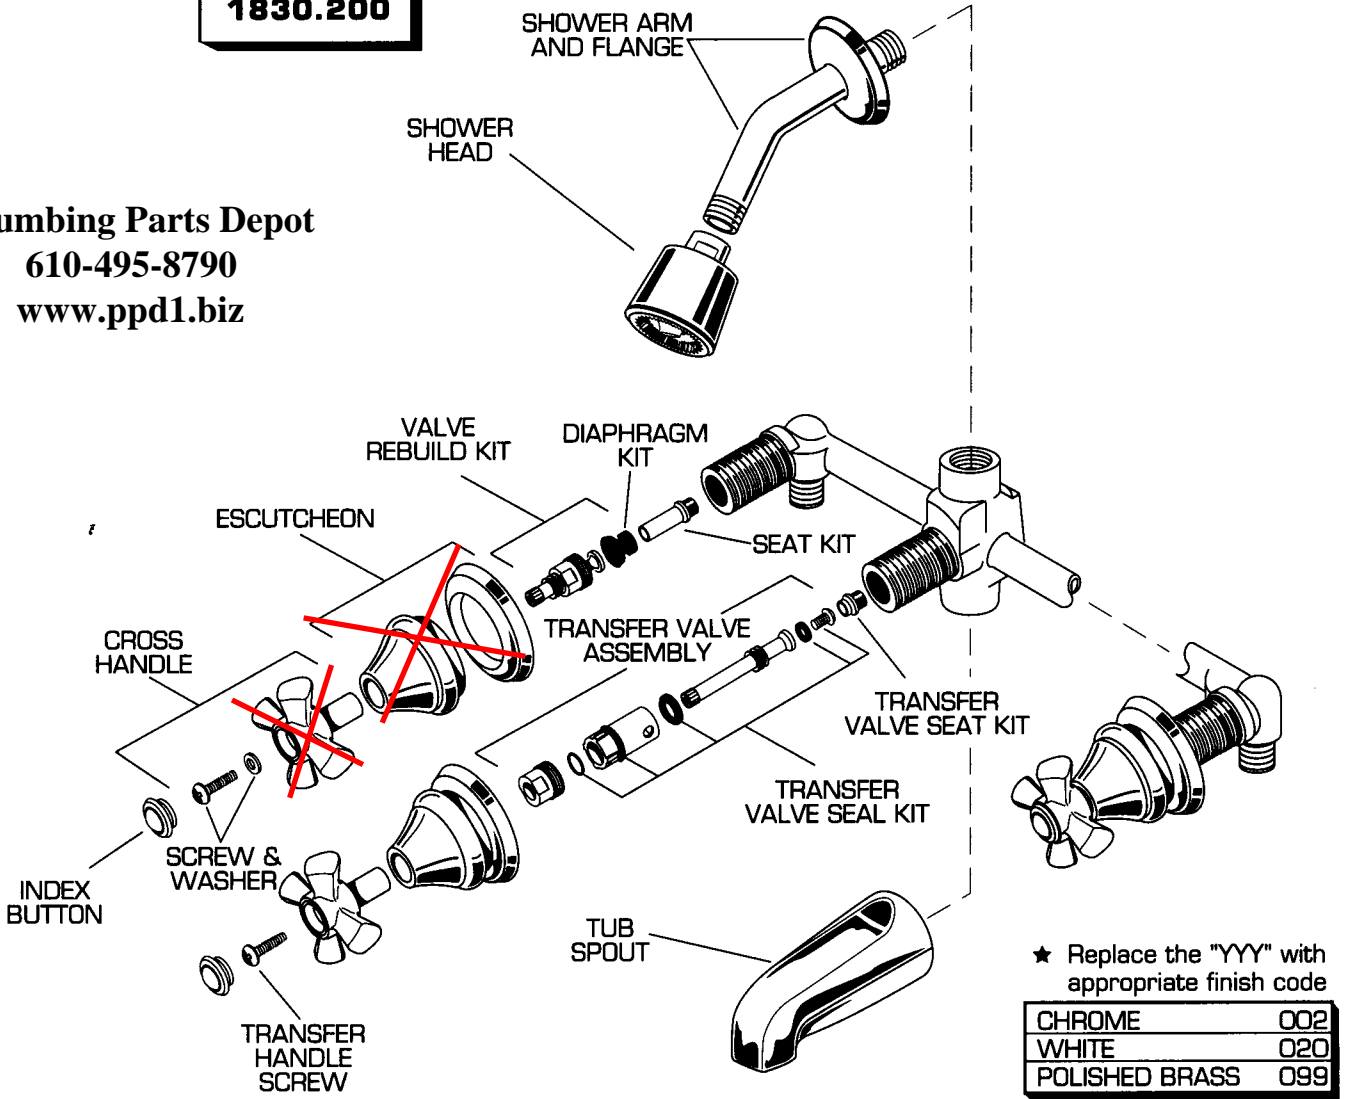

# CADET PRESTIGE BATH & SHOWER WITH TRANSFER

MODEL NUMBER

**1830.200**

Plumbing Parts Depot  
610-495-8790  
www.ppd1.biz

★ Replace the "YYY" with appropriate finish code

CHROME	002
WHITE	020
POLISHED BRASS	099

REPAIR PARTS	DESCRIPTION	PART NUMBER ★	PKG QTY
Handles	<del>Cross Handle</del>	<del>066554-YYY0A</del>	1
	<del>Cross Handle for Transfer</del>	<del>066553-YYY0A</del>	1
	<del>Escutcheon</del>	<del>066524-YYY0A</del>	1
	Index Button ★★	066526-YYY0A	1 Set
	Transfer Handle Screw	031057-0070A	1
	Screw & Washer	066546-0070A	2 Sets
Valve Parts	Valve Rebuild Kit	066287-0070A	1 Pair
	Diaphragm Kit	044293-0070A	2
	Bath/Shower Seat Kit	013274-0040A	2
	Transfer Valve Assembly	066285-0070A	1
	Transfer Valve Seat Kit	044257-0040A	2
Trim Parts	Transfer Valve Seal Kit	066286-0070A	1
	Shower Head	010509-YYY0A	1
	Shower Arm & Flange	023560-YYY0A	1
	Tub Spout	072325-YYY0A	1

★★ For white faucets, replace "YYY" with "002."

★ Limited inventory. Please call for availability.