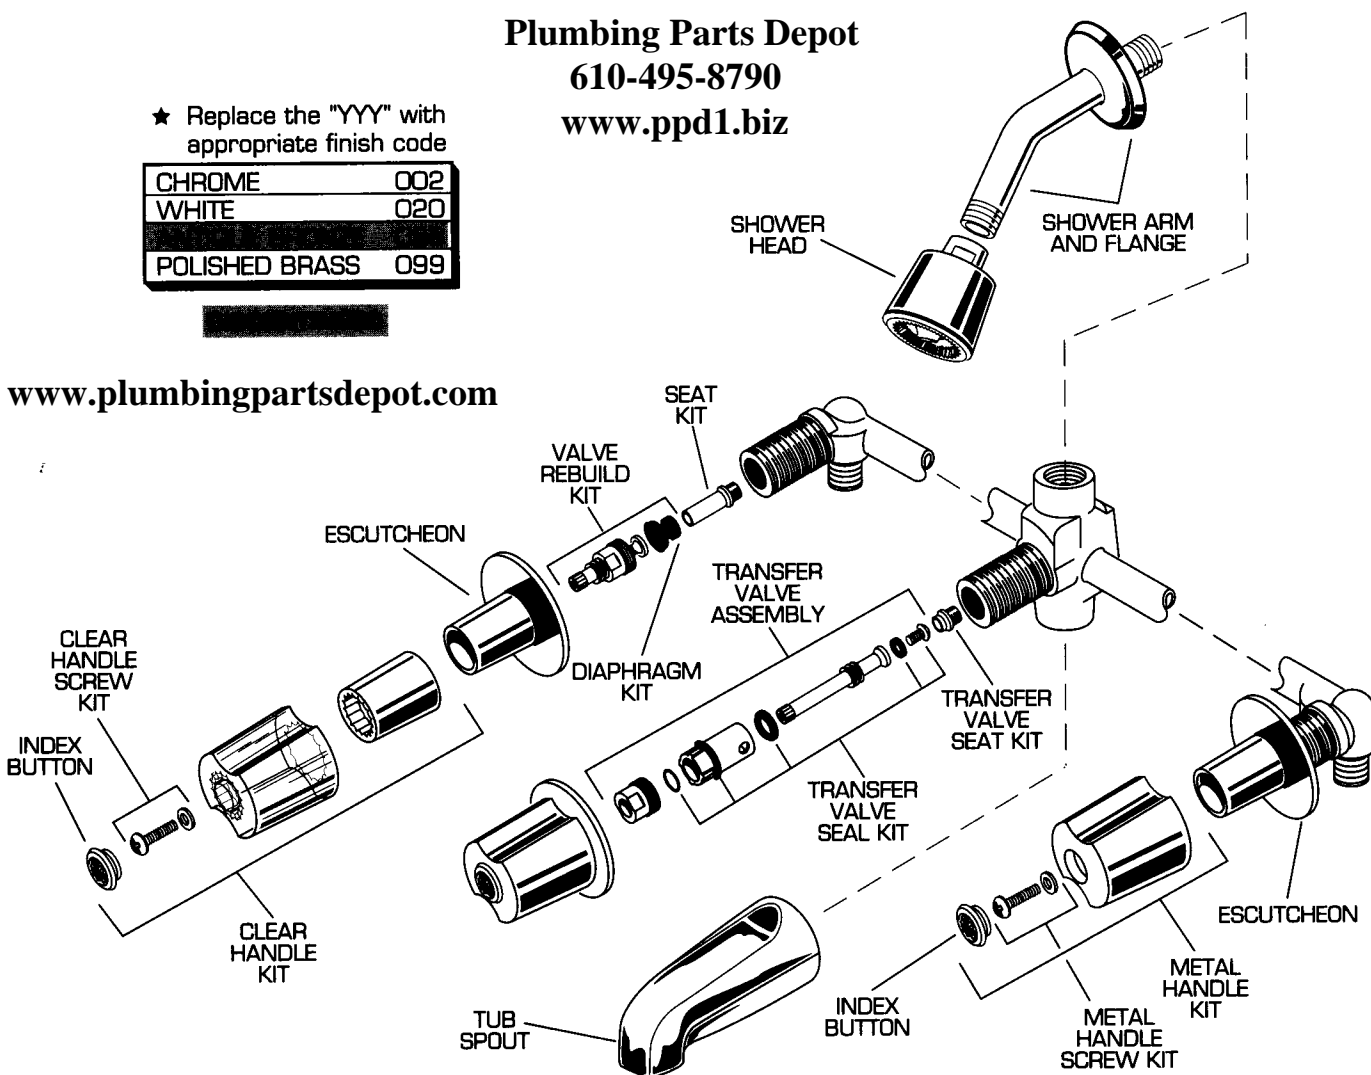

American Standard

CADET BATH AND SHOWER WITH TRANSFER MODEL NUMBERS

1805.011 1805.024 1805.045

Plumbing Parts Depot
610-495-8790
www.ppd1.biz

★ Replace the "YYY" with appropriate finish code

CHROME	002
WHITE	020
POLISHED BRASS	099

www.plumbingpartsdepot.com

REPAIR PARTS	DESCRIPTION	PART NUMBER ★	PKG QTY
Handles	Clear Handle Kit	013297-YYY0A	3
	Clear Handle Screw Kit	042797-0070A	1
	Metal Handle Kit	013298-YYY0A	3
	Metal Handle Screw Kit	042796-0070A	1
	Escutcheon	013275-YYY0A	1
	Index Button	068788-0070A	1 set
Valve Parts	Valve Rebuild Kit	066287-0070A	1 pair
	Diaphragm Kit	044293-0070A	2
	Seat Kit	013274-0040A	2
	Transfer Valve Assembly	066285-0070A	1
	Transfer Valve Seat Kit	044257-0040A	2
	Transfer Valve Seal Kit	066286-0070A	1
Trim Parts	Shower Head	010509-YYY0A	1
	Shower Arm & Flange	023560-YYY0A	1
	Tub Spout	072325-YYY0A	1

American Standard

Plumbing Parts
Depot
610-495-8790
www.ppd1.biz

CADET BATH AND SHOWER WITH TRANSFER MODEL NUMBERS

1805.110	1805.310
1855.110	1855.310
	1805.120

★ Replace the "YYY" with appropriate finish code

CHROME	002
WHITE	020
POLISHED BRASS	099

REPAIR PARTS	DESCRIPTION	PART NUMBER ★	PKG QTY	
Handles	Acrylic Handle Kit	042592-0070A	3	
	Acrylic Handle Screw Kit	042795-0070A	1	
	Metal Handle Kit	013298-YYYQA Δ	3	
	Metal Handle Screw Kit	042796-0070A	1	
	Metal Blade Handle Kit	051356-YYYQA	1 pair	
	Screw (Blade Handle)	060199-YYYQA	2	
	Index Kit (Blade Handle)	060141-0070A	1 pair	
	Escutcheon	013275-YYYQA	1	
	Index Button (Metal Handle)	068788-0070A	1 set	
	Index Button (Acrylic Handle)	042593-0070A	1 set	
	Valve Parts	Valve Rebuild Kit (Knob)	066287-0070A	1 pair
		Valve Rebuild Kit (Lever)	066288-0070A	1 pair
		Diaphragm	044293-0070A	2
Seat		013274-0040A	2	
Transfer Valve Assembly		066285-0070A	1	
Transfer Valve Seat Kit		044257-0040A	2	
Transfer Valve Seal Kit		066286-0070A	1	
Trim Parts	Shower Head	010509-YYYQA	1	
	Shower Arm & Flange	023560-YYYQA	1	
	Tub Spout	072325-YYYQA	1	
	Tub Spout (Slip-On)	066081-YYYQA	1	