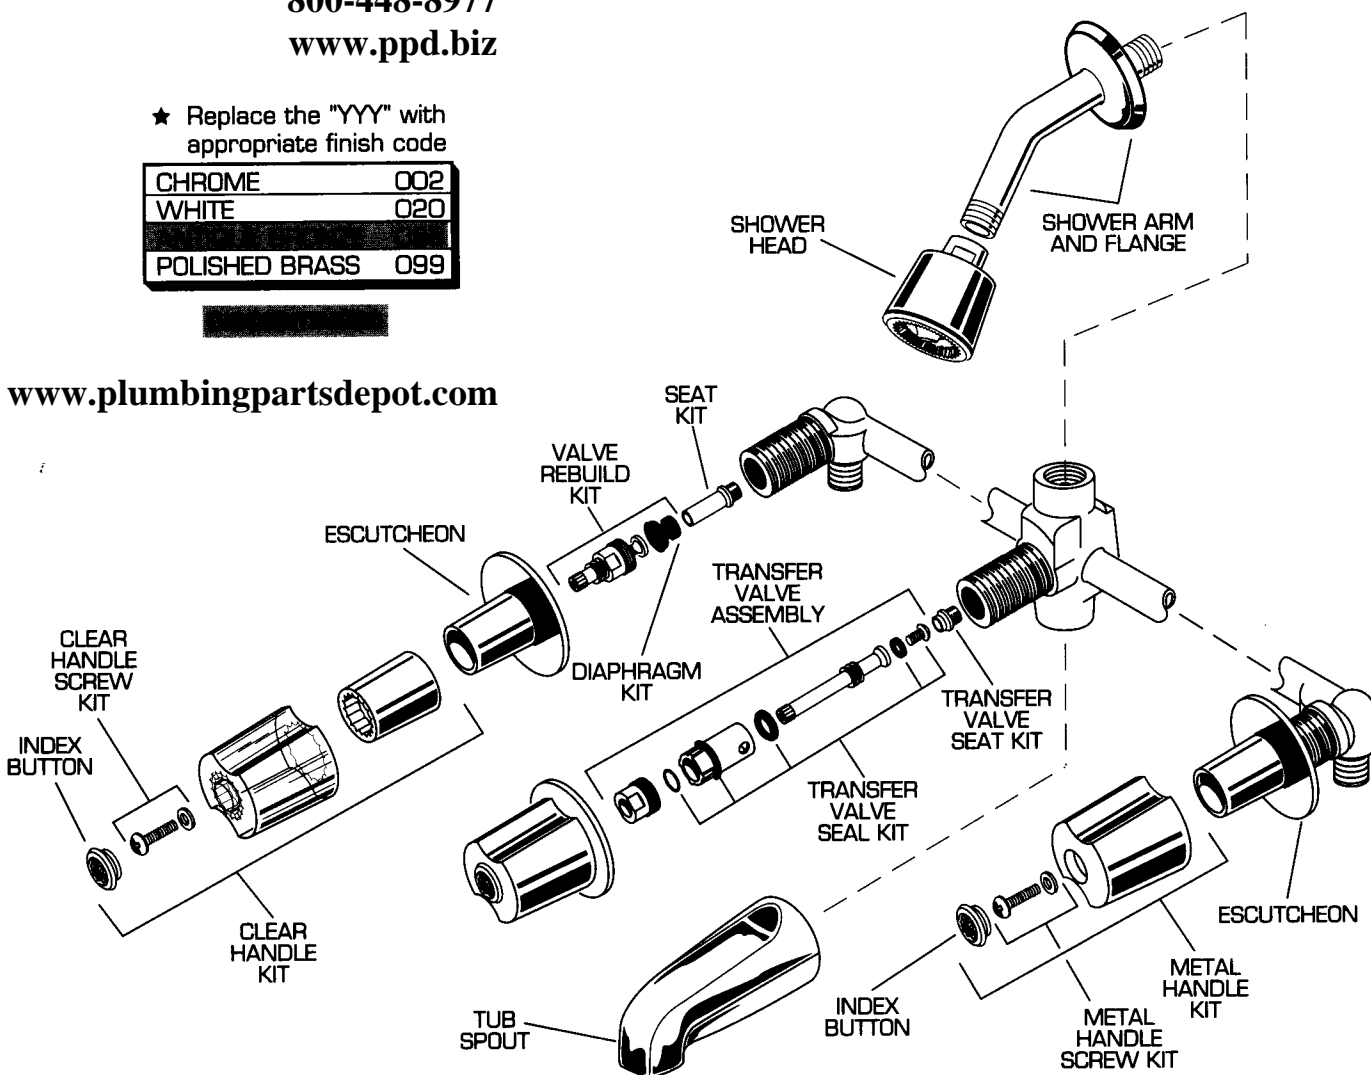

## CADET BATH AND SHOWER WITH TRANSFER MODEL NUMBERS

Plumbing Parts Depot  
800-448-8977  
www.ppd.biz

1805.011 1805.024 1805.045

★ Replace the "YYY" with appropriate finish code

CHROME	002
WHITE	020
POLISHED BRASS	099

www.plumbingpartsdepot.com

REPAIR PARTS	DESCRIPTION	PART NUMBER ★	PKG QTY
Handles	Clear Handle Kit	013297-YYY0A	3
	Clear Handle Screw Kit	042797-0070A	1
	Metal Handle Kit	013298-YYY0A	3
	Metal Handle Screw Kit	042796-0070A	1
	Escutcheon	013275-YYY0A	1
	Index Button	068788-0070A	1 set
Valve Parts	Valve Rebuild Kit	066287-0070A	1 pair
	Diaphragm Kit	044293-0070A	2
	Seat Kit	013274-0040A	2
	Transfer Valve Assembly	066285-0070A	1
	Transfer Valve Seat Kit	044257-0040A	2
	Transfer Valve Seal Kit	066286-0070A	1
Trim Parts	Shower Head	010509-YYY0A	1
	Shower Arm & Flange	023560-YYY0A	1
	Tub Spout	072325-YYY0A	1

## CADET BATH AND SHOWER WITH TRANSFER MODEL NUMBERS

1805.110	1805.310
1855.110	1855.310
	1805.120

★ Replace the "YYY" with appropriate finish code

CHROME	002
WHITE	020
POLISHED BRASS	099

REPAIR PARTS	DESCRIPTION	PART NUMBER ★	PKG QTY
Handles	Acrylic Handle Kit	042592-0070A	3
	Acrylic Handle Screw Kit	042795-0070A	1
	Metal Handle Kit	013298-YYYQA Δ	3
	Metal Handle Screw Kit	042796-0070A	1
	Metal Blade Handle Kit	051356-YYYQA	1 pair
	Screw (Blade Handle)	060199-YYYQA	2
	Index Kit (Blade Handle)	060141-0070A	1 pair
	Escutcheon	013275-YYYQA	1
	Index Button (Metal Handle)	068788-0070A	1 set
	Index Button (Acrylic Handle)	042593-0070A	1 set
	Valve Parts	Valve Rebuild Kit (Knob)	066287-0070A
Valve Rebuild Kit (Lever)		066288-0070A	1 pair
Diaphragm		044293-0070A	2
Seat		013274-0040A	2
Transfer Valve Assembly		066285-0070A	1
Transfer Valve Seat Kit		044257-0040A	2
Transfer Valve Seal Kit		066286-0070A	1
Trim Parts	Shower Head	010509-YYYQA	1
	Shower Arm & Flange	023560-YYYQA	1
	Tub Spout	072325-YYYQA	1
	Tub Spout (Slip-On)	066081-YYYQA	1