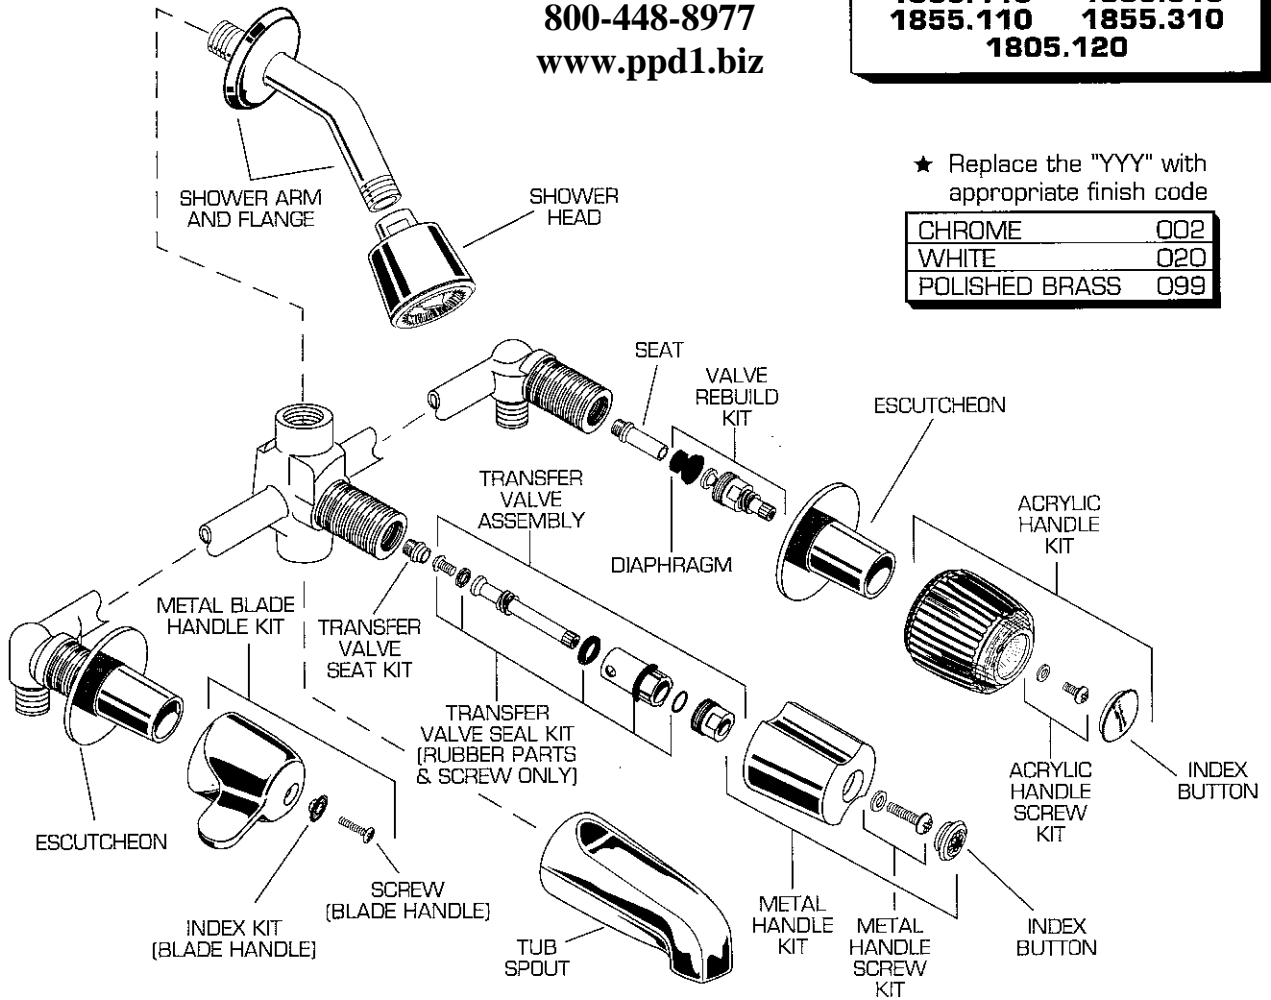

www.plumbingpartsdepot.com

REPAIR PARTS	DESCRIPTION	PART NUMBER ★	PKG QTY
Handles	Clear Handle Kit	013297-YYY0A	3
	Clear Handle Screw Kit	042797-0070A	1
	Metal Handle Kit	013298-YYY0A	3
	Metal Handle Screw Kit	042796-0070A	1
	Escutcheon	013275-YYY0A	1
	Index Button	068788-0070A	1 set
Valve Parts	Valve Rebuild Kit	066287-0070A	1 pair
	Diaphragm Kit	044293-0070A	2
	Seat Kit	013274-0040A	2
	Transfer Valve Assembly	066285-0070A	1
	Transfer Valve Seat Kit	044257-0040A	2
	Transfer Valve Seal Kit	066286-0070A	1
Trim Parts	Shower Head	010509-YYY0A	1
	Shower Arm & Flange	023560-YYY0A	1
	Tub Spout	072325-YYY0A	1

## CADET BATH AND SHOWER WITH TRANSFER MODEL NUMBERS

1805.110	1805.310
1855.110	1855.310
	1805.120

★ Replace the "YYY" with appropriate finish code

CHROME	002
WHITE	020
POLISHED BRASS	099

REPAIR PARTS	DESCRIPTION	PART NUMBER ★	PKG QTY
Handles	Acrylic Handle Kit	042592-0070A	3
	Acrylic Handle Screw Kit	042795-0070A	1
	Metal Handle Kit	013298-YYYQA Δ	3
	Metal Handle Screw Kit	042796-0070A	1
	Metal Blade Handle Kit	051356-YYYQA	1 pair
	Screw (Blade Handle)	060199-YYYQA	2
	Index Kit (Blade Handle)	060141-0070A	1 pair
	Escutcheon	013275-YYYQA	1
	Index Button (Metal Handle)	068788-0070A	1 set
	Index Button (Acrylic Handle)	042593-0070A	1 set
	Valve Parts	Valve Rebuild Kit (Knob)	066287-0070A
Valve Rebuild Kit (Lever)		066288-0070A	1 pair
Diaphragm		044293-0070A	2
Seat		013274-0040A	2
Transfer Valve Assembly		066285-0070A	1
Transfer Valve Seat Kit		044257-0040A	2
Transfer Valve Seal Kit		066286-0070A	1
Trim Parts	Shower Head	010509-YYYQA	1
	Shower Arm & Flange	023560-YYYQA	1
	Tub Spout	072325-YYYQA	1
	Tub Spout (Slip-On)	066081-YYYQA	1