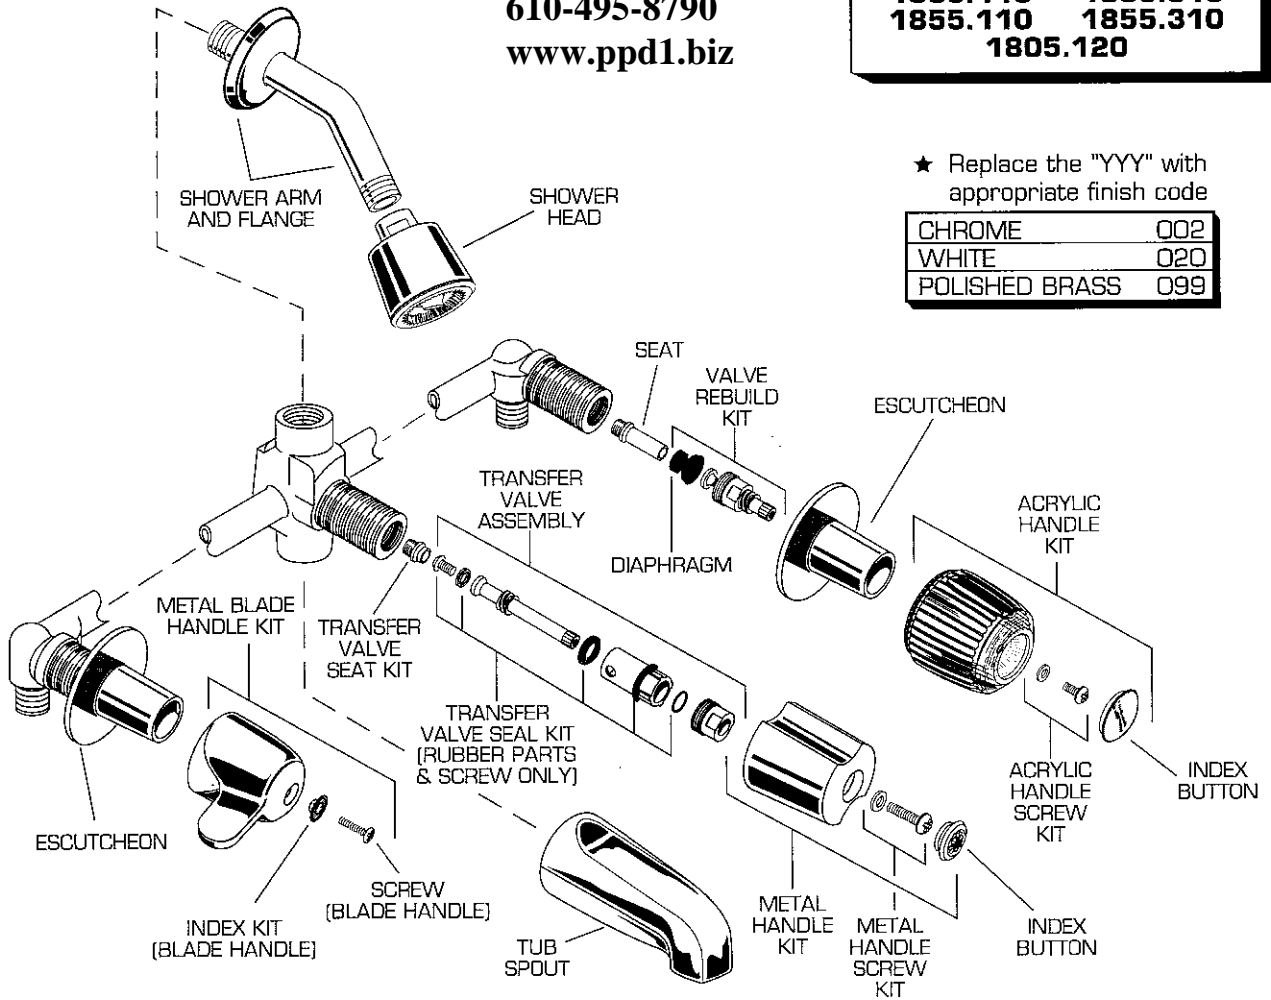

www.plumbingpartsdepot.com

REPAIR PARTS	DESCRIPTION	PART NUMBER ★	PKG QTY
Handles	Clear Handle Kit	013297-YYY0A	3
	Clear Handle Screw Kit	042797-0070A	1
	Metal Handle Kit	013298-YYY0A	3
	Metal Handle Screw Kit	042796-0070A	1
	Escutcheon	013275-YYY0A	1
	Index Button	068788-0070A	1 set
Valve Parts	Valve Rebuild Kit	066287-0070A	1 pair
	Diaphragm Kit	044293-0070A	2
	Seat Kit	013274-0040A	2
	Transfer Valve Assembly	066285-0070A	1
	Transfer Valve Seat Kit	044257-0040A	2
	Transfer Valve Seal Kit	066286-0070A	1
Trim Parts	Shower Head	010509-YYY0A	1
	Shower Arm & Flange	023560-YYY0A	1
	Tub Spout	072325-YYY0A	1

American Standard

Plumbing Parts
Depot
610-495-8790
www.ppd1.biz

CADET BATH AND SHOWER WITH TRANSFER MODEL NUMBERS

1805.110	1805.310
1855.110	1855.310
	1805.120

★ Replace the "YYY" with appropriate finish code

CHROME	002
WHITE	020
POLISHED BRASS	099

REPAIR PARTS	DESCRIPTION	PART NUMBER ★	PKG QTY	
Handles	Acrylic Handle Kit	042592-0070A	3	
	Acrylic Handle Screw Kit	042795-0070A	1	
	Metal Handle Kit	013298-YYYQA Δ	3	
	Metal Handle Screw Kit	042796-0070A	1	
	Metal Blade Handle Kit	051356-YYYQA	1 pair	
	Screw (Blade Handle)	060199-YYYQA	2	
	Index Kit (Blade Handle)	060141-0070A	1 pair	
	Escutcheon	013275-YYYQA	1	
	Index Button (Metal Handle)	068788-0070A	1 set	
	Index Button (Acrylic Handle)	042593-0070A	1 set	
	Valve Parts	Valve Rebuild Kit (Knob)	066287-0070A	1 pair
		Valve Rebuild Kit (Lever)	066288-0070A	1 pair
		Diaphragm	044293-0070A	2
Seat		013274-0040A	2	
Transfer Valve Assembly		066285-0070A	1	
Transfer Valve Seat Kit		044257-0040A	2	
Transfer Valve Seal Kit		066286-0070A	1	
Trim Parts	Shower Head	010509-YYYQA	1	
	Shower Arm & Flange	023560-YYYQA	1	
	Tub Spout	072325-YYYQA	1	
	Tub Spout (Slip-On)	066081-YYYQA	1	