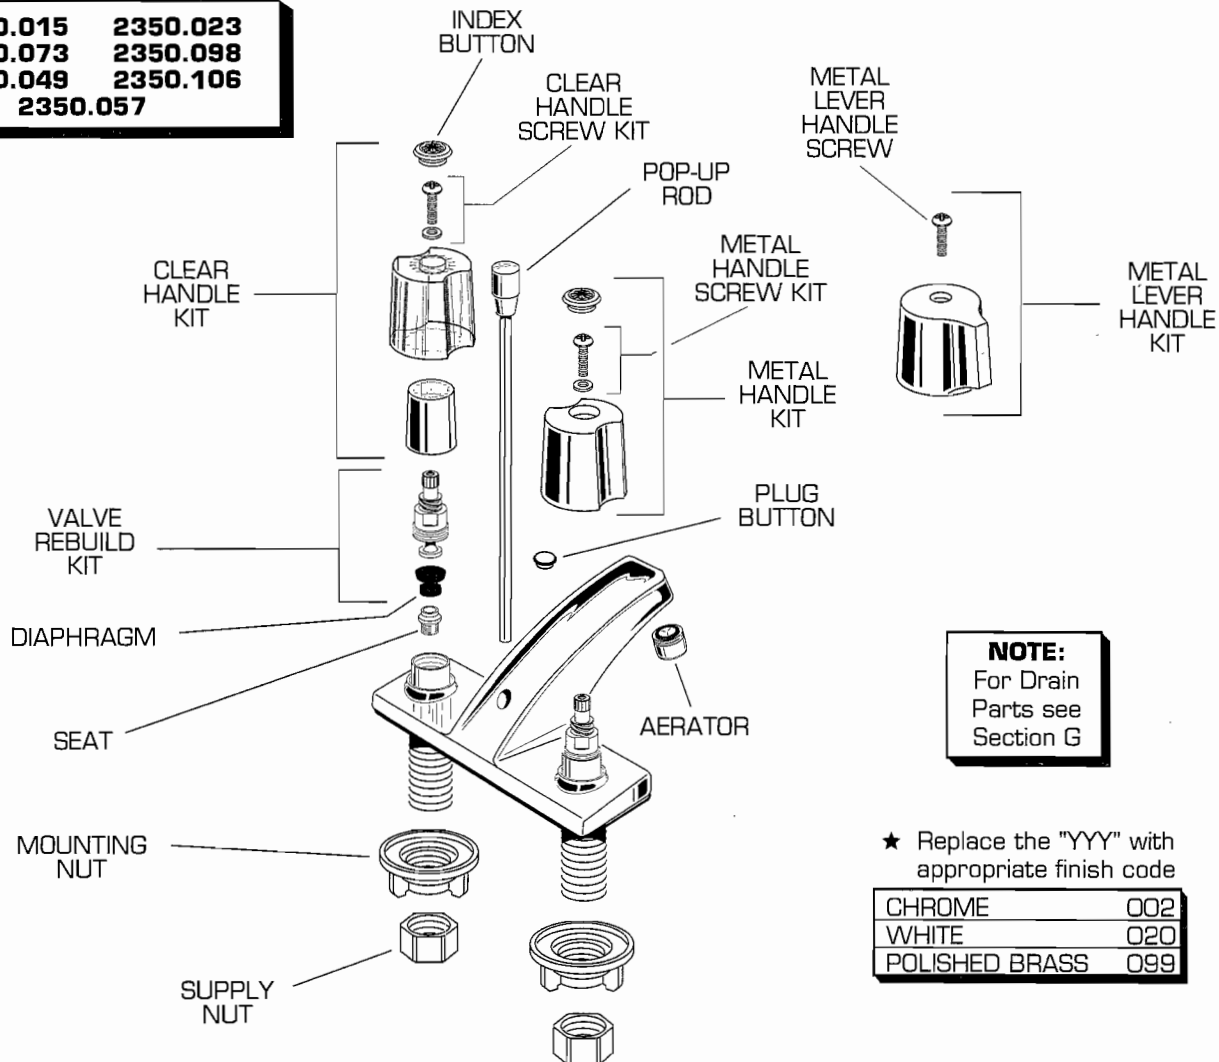

CADET CENTERSET LAVATORY FAUCET

American Standard

MODEL NUMBERS

2350.015 2350.023
2350.073 2350.098
2350.049 2350.106
2350.057

NOTE:
For Drain
Parts see
Section G

★ Replace the "YYY" with appropriate finish code

| | |
|----------------|-----|
| CHROME | 002 |
| WHITE | 020 |
| POLISHED BRASS | 099 |

| REPAIR PARTS | DESCRIPTION | PART NUMBER ★ | PKG QTY |
|--------------|----------------------------------|----------------|---------|
| Handles | Clear Handle Kit | 044291-YYYOA ■ | 1 pair |
| | Clear Handle Screw Kit | 042798-0070A | 1 |
| | Metal Handle Kit | 044292-YYYOA △ | 1 pair |
| | Metal Handle Screw Kit | 042794-0070A | 1 |
| | Metal Lever Handle Kit | 066271-0020A | 1 pair |
| | Metal Lever Handle Screw | 000690-0020A | 1 |
| | Index Button | 068498-0070A | 1 pair |
| Faucet Parts | Aerator | 066070-YYYOA | 1 |
| | Valve Rebuild Kit (Knob Handle) | 066287-0070A | 1 pair |
| | Valve Rebuild Kit (Lever Handle) | 066288-0070A | 1 pair |
| | Diaphragm | 044293-0070A | 2 |
| | Seat | 044257-0040A | 2 |
| | Supply Nut (Brass) | 024220-0070A | 2 |
| | Mounting Nut | 065800-0070A | 2 |
| | Plug Button | 026344-0070A | 1 |
| Pop-up Rod | 026374-YYYOA | 1 | |

■ Not available in "020" White finish.
△ Not available in "099" Polished Brass finish.