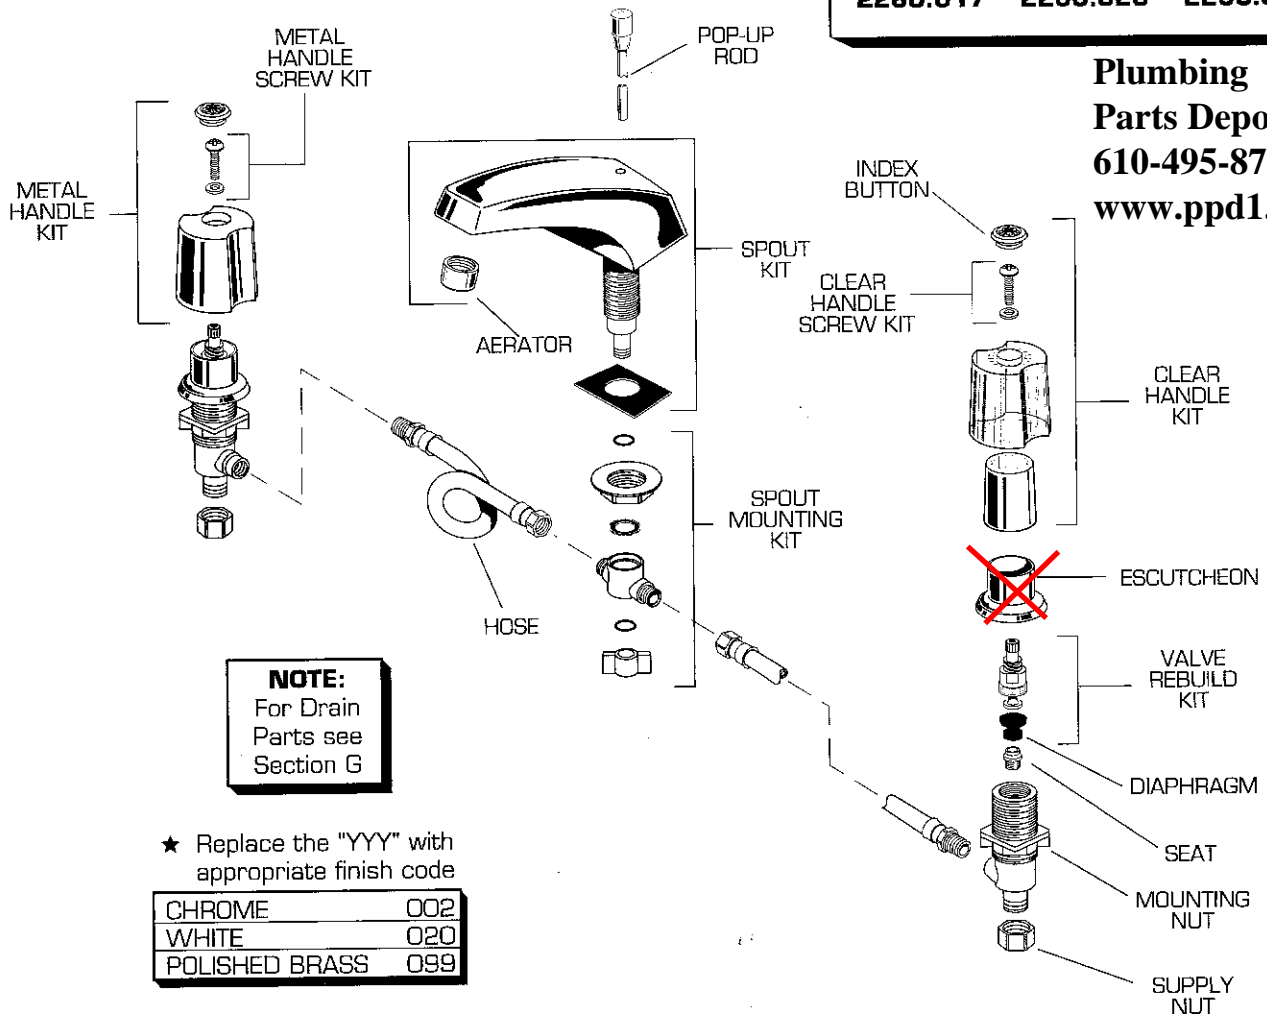

CADET SPREAD LAVATORY FAUCET MODEL NUMBERS

2260.017 2260.028 2260.035

Plumbing
Parts Depot
610-495-8790
www.ppd1.biz

REPAIR PARTS	DESCRIPTION	PART NUMBER ★	PKG QTY
Handles	Clear Handle Kit	013286-YYY0A ■	2
	Clear Handle Screw Kit	042797-0070A	1
	Metal Handle Kit	013287-YYY0A Δ	2
	Metal Handle Screw Kit	042796-0070A	1
	Escutcheon	043319-YYY0A	2
	Index Button (Clear and Metal)	068498-0070A	1 pair
Faucet Parts	Spout Kit (with Aerator)	066283-YYY0A	1
	Aerator	012577-YYY0A	1
	Valve Rebuild Kit	066287-0070A	1 pair
	Diaphragm	044293-0070A	2
	Seat	044257-0040A	2
	Supply Nut (Brass)	024220-0070A	2
	Spout Mounting Kit	066282-0070A	1
	Mounting Nut	028828-0070A	2
	Hose	028880-0070A	1
	Pop-up Rod	026374-YYY0A	1

■ Not available in "020" White finish.

Δ Not available in "099" Polished Brass finish.

Plumbing Parts

Depot

610-495-8790

www.ppd1.biz

American Standard

CADET SPREAD LAVATORY FAUCET MODEL NUMBERS

2811.050 2811.100

REPAIR PARTS	DESCRIPTION	PART NUMBER ★	PKG QTY
Handles	Clear Handle Kit	013286-YYY0A ■	2
	Clear Handle Screw Kit	042797-0070A	1
	Metal Handle Kit	013287-YYY0A △	2
	Metal Handle Screw Kit	042796-0070A	1
	Escutcheon	043319-YYY0A	2
	Index Button	068498-0070A	1 Pair
Faucet Parts	Spout Kit (with Aerator)	066534-YYY0A	1
	Aerator	066070-YYY0A	1
	Valve Rebuild Kit	066287-0070A △	1 Pair
	Diaphragm	044293-0070A	2
	Seat	044257-0040A	2
	Supply Nut (Brass)	024220-0070A	2
	Spout Mounting Kit	066535-0070A	1
	Mounting Nut	028828-0070A	2
	Hose	028880-0070A	1
	Pop-up Rod	028617-YYY0A	1
Tee Mounting Kit	029087-0070A	1	