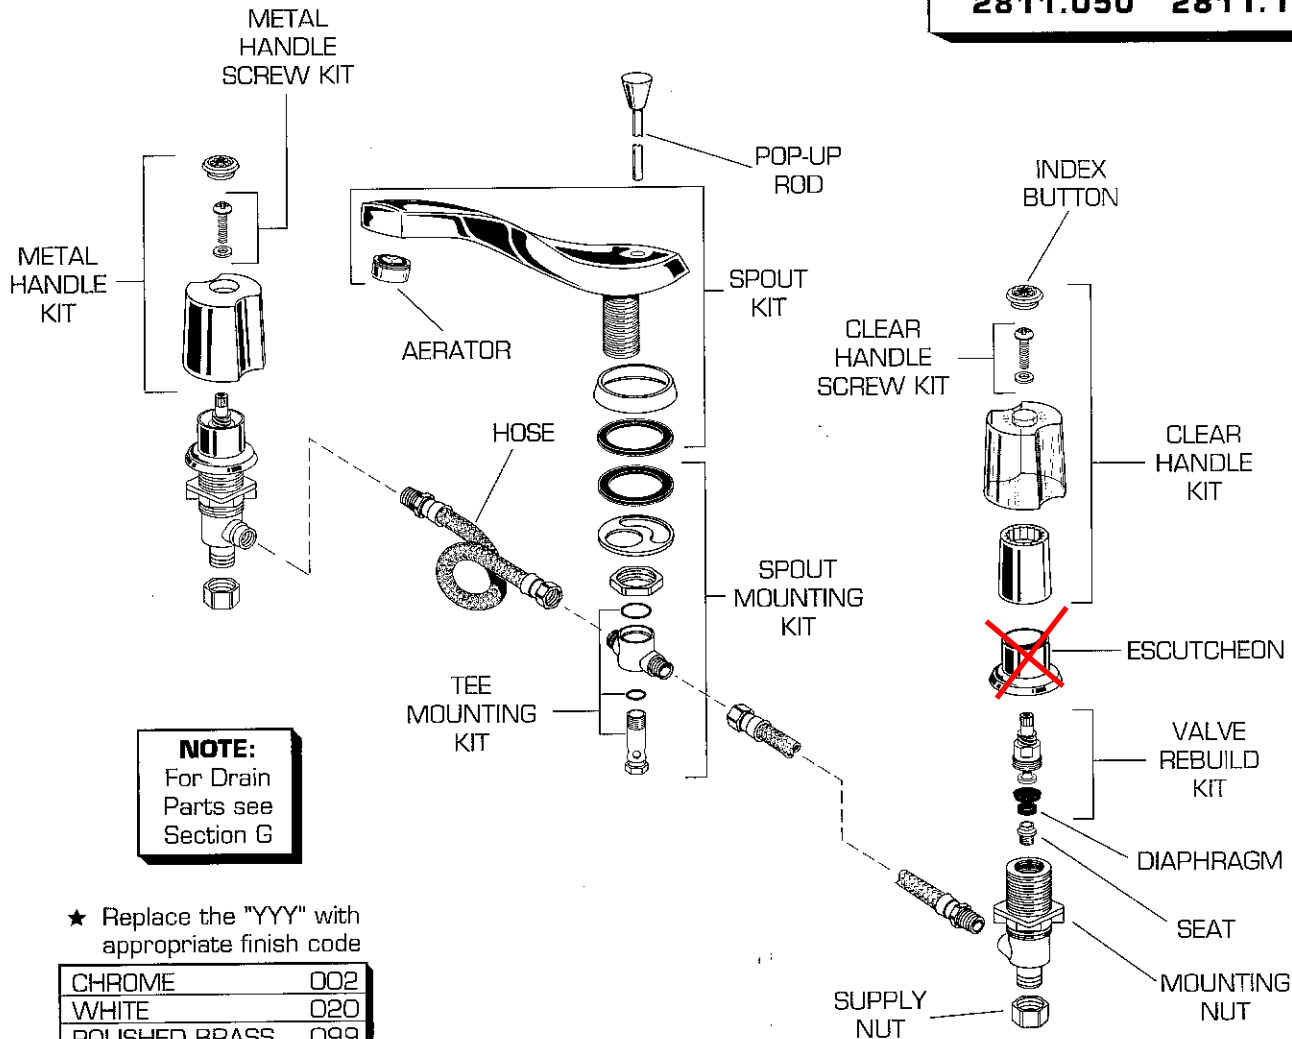

CADET SPREAD LAVATORY FAUCET MODEL NUMBERS

2260.017 2260.028 2260.035

Plumbing
Parts Depot
610-495-8790
www.ppd1.biz

REPAIR PARTS	DESCRIPTION	PART NUMBER ★	PKG QTY
Handles	Clear Handle Kit	013286-YYY0A ■	2
	Clear Handle Screw Kit	042797-0070A	1
	Metal Handle Kit	013287-YYY0A Δ	2
	Metal Handle Screw Kit	042796-0070A	1
	Escutcheon	043319-YYY0A	2
	Index Button (Clear and Metal)	068498-0070A	1 pair
Faucet Parts	Spout Kit (with Aerator)	066283-YYY0A	1
	Aerator	012577-YYY0A	1
	Valve Rebuild Kit	066287-0070A	1 pair
	Diaphragm	044293-0070A	2
	Seat	044257-0040A	2
	Supply Nut (Brass)	024220-0070A	2
	Spout Mounting Kit	066282-0070A	1
	Mounting Nut	028828-0070A	2
	Hose	028880-0070A	1
	Pop-up Rod	026374-YYY0A	1

■ Not available in "020" White finish.

Δ Not available in "099" Polished Brass finish.

Plumbing Parts

Depot

610-495-8790

www.ppd1.biz

American Standard

CADET SPREAD LAVATORY FAUCET MODEL NUMBERS

2811.050 2811.100

REPAIR PARTS	DESCRIPTION	PART NUMBER ★	PKG QTY
Handles	Clear Handle Kit	013286-YYY0A ■	2
	Clear Handle Screw Kit	042797-0070A	1
	Metal Handle Kit	013287-YYY0A △	2
	Metal Handle Screw Kit	042796-0070A	1
	Escutcheon	043319-YYY0A	2
	Index Button	068498-0070A	1 Pair
Faucet Parts	Spout Kit (with Aerator)	066534-YYY0A	1
	Aerator	066070-YYY0A	1
	Valve Rebuild Kit	066287-0070A △	1 Pair
	Diaphragm	044293-0070A	2
	Seat	044257-0040A	2
	Supply Nut (Brass)	024220-0070A	2
	Spout Mounting Kit	066535-0070A	1
	Mounting Nut	028828-0070A	2
	Hose	028880-0070A	1
	Pop-up Rod	028617-YYY0A	1
Tee Mounting Kit	029087-0070A	1	