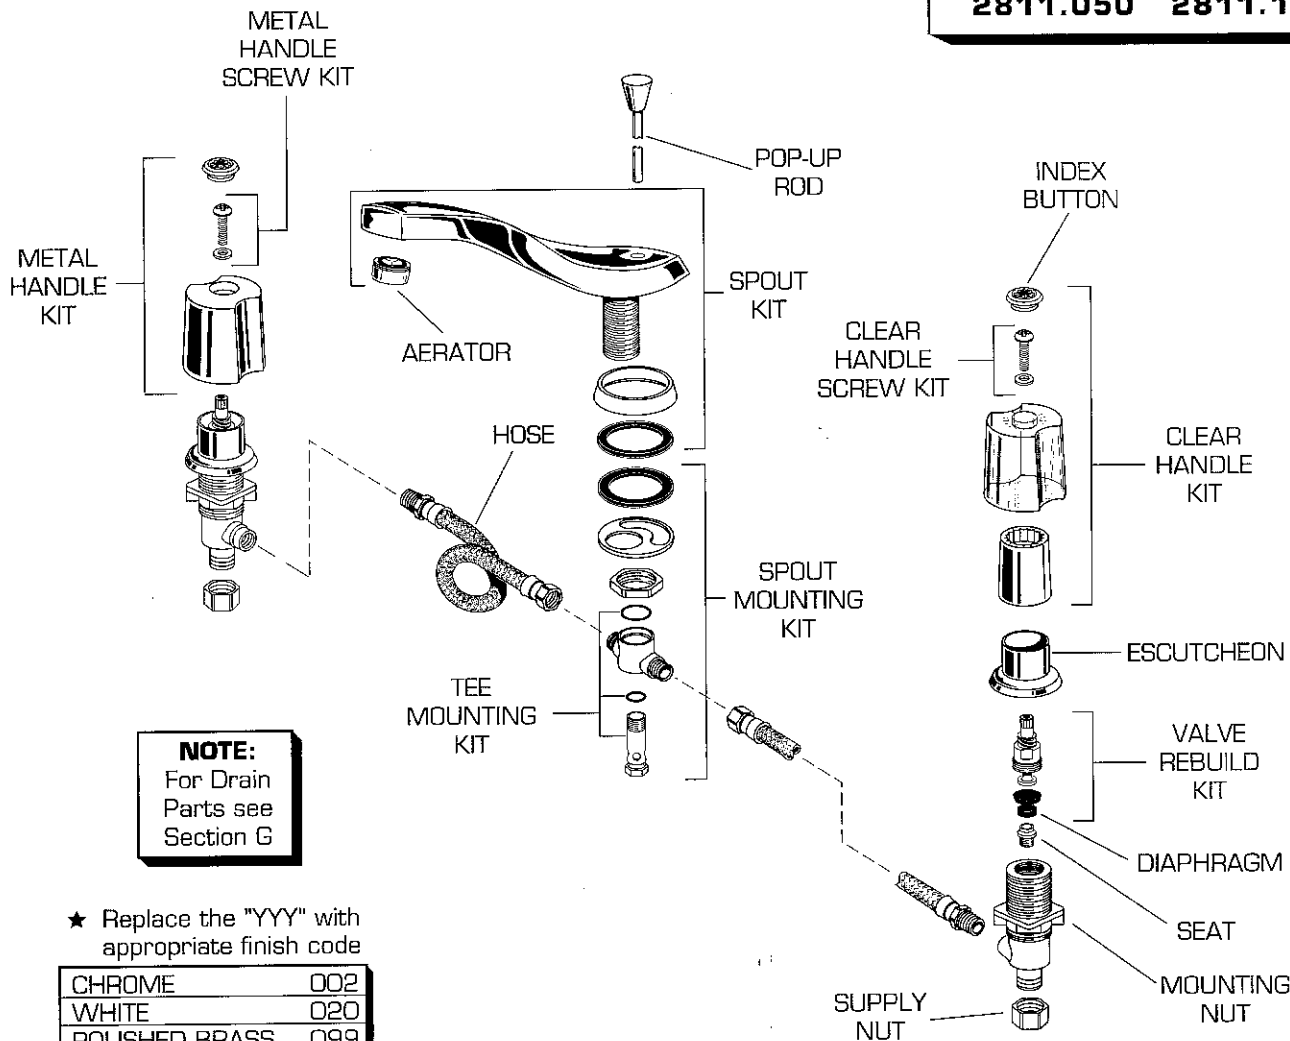

American Standard

CADET SPREAD LAVATORY FAUCET MODEL NUMBERS

2260.017 2260.028 2260.035

Plumbing
Parts Depot
800-488-8977
www.ppd1.biz

REPAIR PARTS	DESCRIPTION	PART NUMBER ★	PKG QTY
Handles	Clear Handle Kit	013286-YYY0A ■	2
	Clear Handle Screw Kit	042797-0070A	1
	Metal Handle Kit	013287-YYY0A Δ	2
	Metal Handle Screw Kit	042796-0070A	1
	Escutcheon	043319-YYY0A	2
	Index Button (Clear and Metal)	068498-0070A	1 pair
Faucet Parts	Spout Kit (with Aerator)	066283-YYY0A	1
	Aerator	012577-YYY0A	1
	Valve Rebuild Kit	066287-0070A	1 pair
	Diaphragm	044293-0070A	2
	Seat	044257-0040A	2
	Supply Nut (Brass)	024220-0070A	2
	Spout Mounting Kit	066282-0070A	1
	Mounting Nut	028828-0070A	2
	Hose	028880-0070A	1
	Pop-up Rod	026374-YYY0A	1

■ Not available in "020" White finish.

Δ Not available in "099" Polished Brass finish.

NOTE:
For Drain
Parts see
Section G

★ Replace the "YYY" with appropriate finish code

CHROME	002
WHITE	020
POLISHED BRASS	099

REPAIR PARTS	DESCRIPTION	PART NUMBER ★	PKG QTY
Handles	Clear Handle Kit	013286-YYY0A ■	2
	Clear Handle Screw Kit	042797-0070A	1
	Metal Handle Kit	013287-YYY0A △	2
	Metal Handle Screw Kit	042796-0070A	1
	Escutcheon	043319-YYY0A	2
	Index Button	068498-0070A	1 Pair
Faucet Parts	Spout Kit (with Aerator)	066534-YYY0A	1
	Aerator	066070-YYY0A	1
	Valve Rebuild Kit	066287-0070A △	1 Pair
	Diaphragm	044293-0070A	2
	Seat	044257-0040A	2
	Supply Nut (Brass)	024220-0070A	2
	Spout Mounting Kit	066535-0070A	1
	Mounting Nut	028828-0070A	2
	Hose	028880-0070A	1
	Pop-up Rod	028617-YYY0A	1
Tee Mounting Kit	029087-0070A	1	

■ Not available in "020" White finish.
△ Not available in "099" Polished Brass finish.