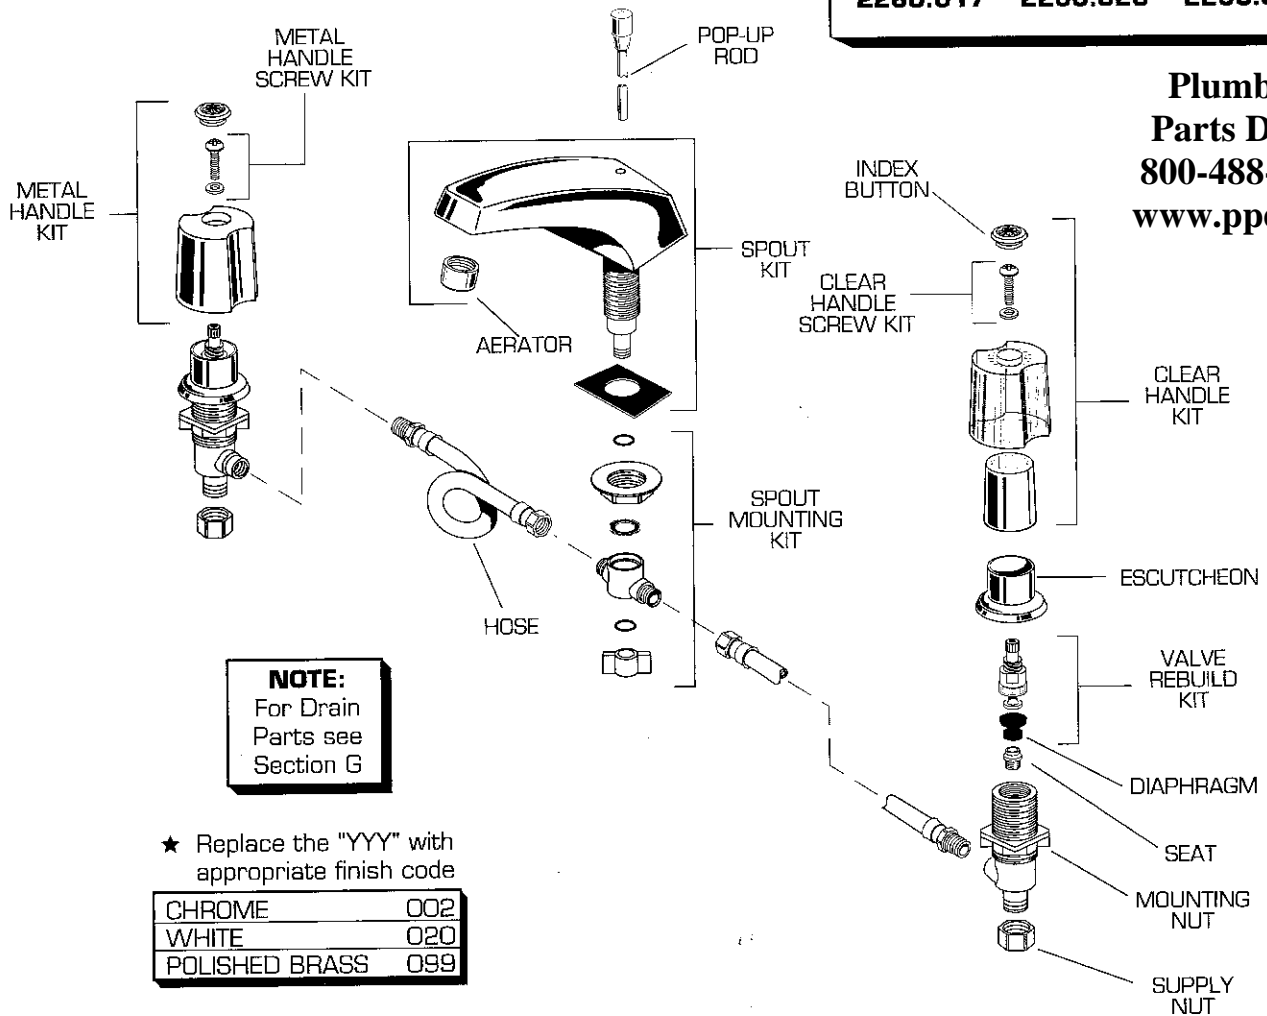

American Standard

CADET SPREAD LAVATORY FAUCET MODEL NUMBERS

2260.017 2260.028 2260.035

Plumbing
Parts Depot
800-488-8977
www.ppd1.biz

REPAIR PARTS	DESCRIPTION	PART NUMBER ★	PKG QTY
Handles	Clear Handle Kit	013286-YYY0A ■	2
	Clear Handle Screw Kit	042797-0070A	1
	Metal Handle Kit	013287-YYY0A Δ	2
	Metal Handle Screw Kit	042796-0070A	1
	Escutcheon	043319-YYY0A	2
	Index Button (Clear and Metal)	068498-0070A	1 pair
Faucet Parts	Spout Kit (with Aerator)	066283-YYY0A	1
	Aerator	012577-YYY0A	1
	Valve Rebuild Kit	066287-0070A	1 pair
	Diaphragm	044293-0070A	2
	Seat	044257-0040A	2
	Supply Nut (Brass)	024220-0070A	2
	Spout Mounting Kit	066282-0070A	1
	Mounting Nut	028828-0070A	2
	Hose	028880-0070A	1
	Pop-up Rod	026374-YYY0A	1

■ Not available in "020" White finish.

Δ Not available in "099" Polished Brass finish.

NOTE:
For Drain
Parts see
Section G

★ Replace the "YYY" with appropriate finish code

CHROME	002
WHITE	020
POLISHED BRASS	099

REPAIR PARTS	DESCRIPTION	PART NUMBER ★	PKG QTY
Handles	Clear Handle Kit	013286-YYY0A ■	2
	Clear Handle Screw Kit	042797-0070A	1
	Metal Handle Kit	013287-YYY0A △	2
	Metal Handle Screw Kit	042796-0070A	1
	Escutcheon	043319-YYY0A	2
	Index Button	068498-0070A	1 Pair
Faucet Parts	Spout Kit (with Aerator)	066534-YYY0A	1
	Aerator	066070-YYY0A	1
	Valve Rebuild Kit	066287-0070A △	1 Pair
	Diaphragm	044293-0070A	2
	Seat	044257-0040A	2
	Supply Nut (Brass)	024220-0070A	2
	Spout Mounting Kit	066535-0070A	1
	Mounting Nut	028828-0070A	2
	Hose	028880-0070A	1
	Pop-up Rod	028617-YYY0A	1
Tee Mounting Kit	029087-0070A	1	