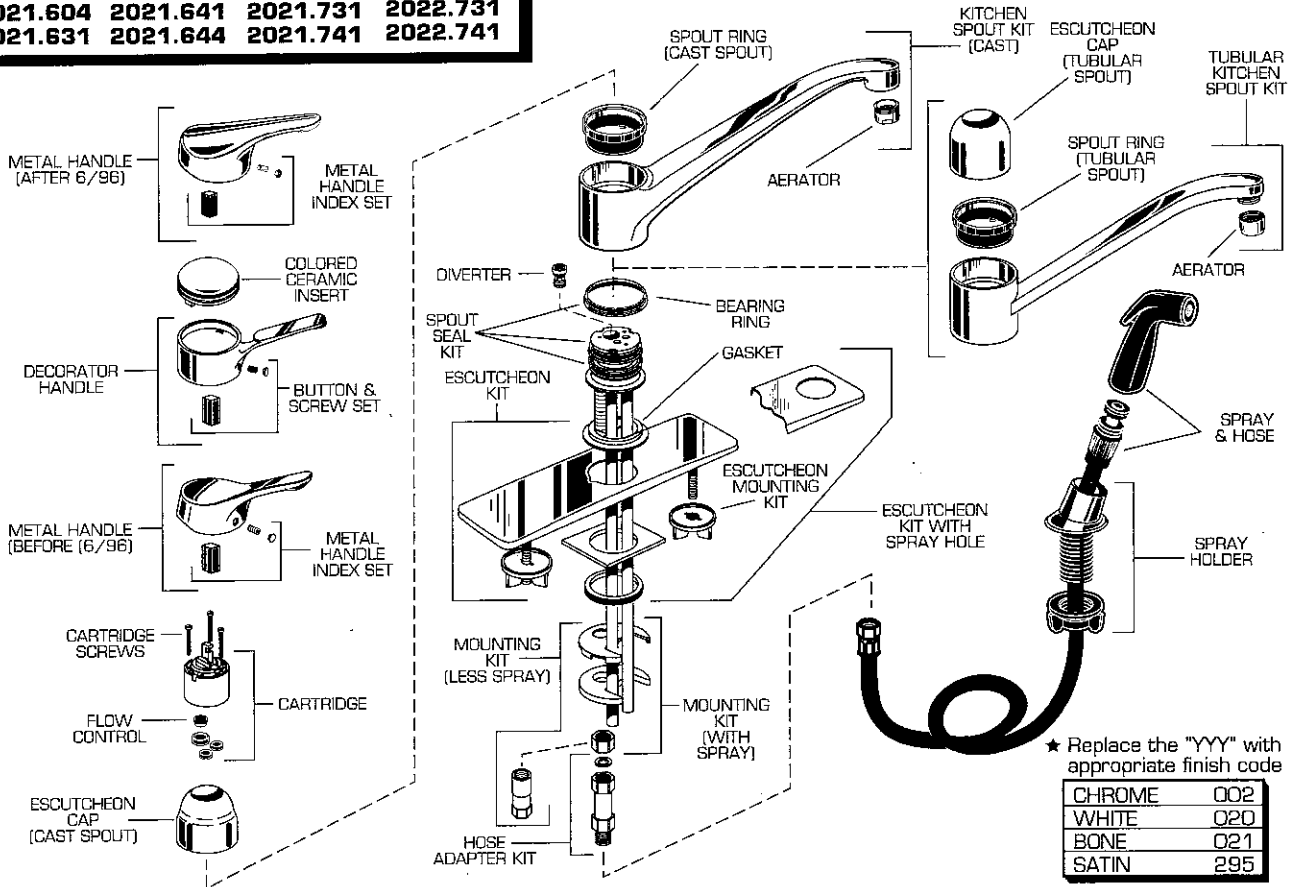

CERAMIX KITCHEN FAUCET MODEL NUMBERS

2021.600 2021.634 2021.700 2022.700
2021.604 2021.641 2021.731 2022.731
2021.631 2021.644 2021.741 2022.741

American Standard

REPAIR PARTS	DESCRIPTION	PART NUMBER ★	PKG QTY
Handle Parts	Metal Handle [After 6/96]	060243-YYY0A	1
	Metal Handle [Before 6/96]	077124-YYY0A	1
	Metal Handle Index Kit	030126-0070A	1
	Metal Handle (less Insert)	030125-YYY0A	1
	+ Colored Ceramic Insert	See Product Selector & Pricing Guide	
	+ Button & Screw Set	030746-YYY0A	1
Valve Parts	Escutcheon Cap - Cast Spout	023607-YYY0A	1
	Escutcheon Cap - Tubular Spout	050460-YYY0A	1
	Spout Ring - Cast Spout	043463-0070A	1
	Spout Ring - Tubular Spout	043561-0070A	1
	Cartridge	050536-0070A	1
	Flow Control	012682-0070A	1
	Cartridge Screw, 1-1/2" Long	023527-0070A	3
	Kitchen Spout Kit (Cast)	030120-YYY0A	1
	Tubular Kitchen Spout Kit	030127-YYY0A	1
	Aerator (Cast Spout)	066070-YYY0A	1
	Aerator (Tubular Spout)	066108-YYY0A	1
	Spout Seal Kit	030118-0070A	1
	Escutcheon Kit	030117-YYY0A	1
	Escutcheon Kit with Spray Hole	030116-YYY0A	1
	Gasket	042793-0070A	1
	Escutcheon Mounting Kit	023841-0070A	2
Spray Parts	Mounting Kit (less Spray)	030251-0070A	1
	Mounting Kit (with Spray)	043329-0070A	1
	Hose Adapter Kit	030129-0070A	1
	Spray and Hose - Chrome	030730-0170A	1
	Spray and Hose - (Finishes)	030730-YYY0A	1
	Diverter	030757-0070A	1
	Spray Holder	030760-YYY0A	1