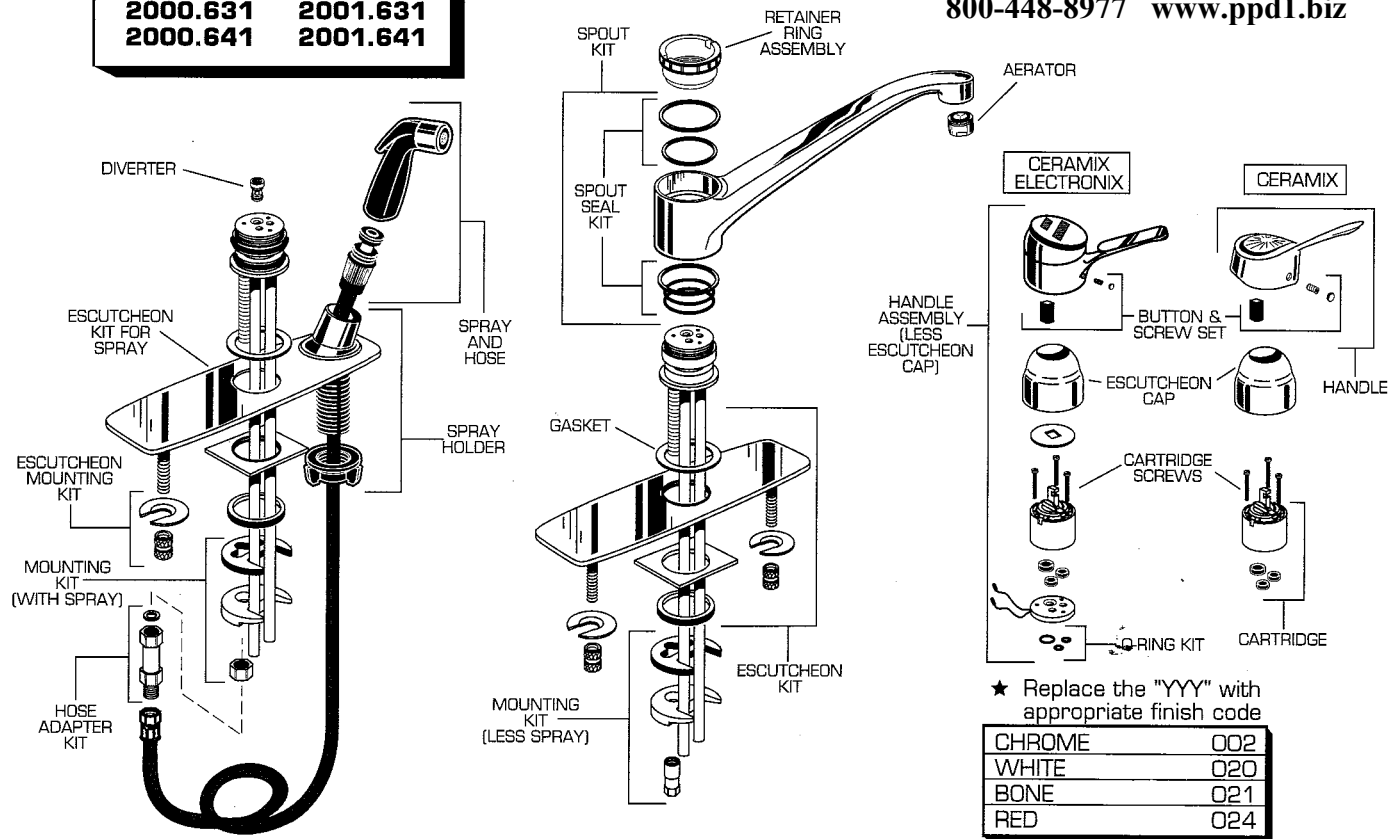

★ For Starburst and Decorator Handle only

CERAMIX KITCHEN FAUCET (INCL. CERAMIX ELECTRONIX)

MODEL NUMBERS

2000.600	2001.600
2000.631	2001.631
2000.641	2001.641

American Standard

Plumbing Parts Depot

800-448-8977 www.ppd1.biz

★ Replace the "YYY" with appropriate finish code

CHROME	002
WHITE	020
BONE	021
RED	024

REPAIR PARTS	DESCRIPTION	PART NUMBER ★	PKG QTY
Faucet Parts	Ceramix Handle	023521-YYY0A	1
	Button & Screw Set	030746-YYY0A	1
	Escutcheon Cap	023607-YYY0A	1
	Retainer Ring Assembly	023620-0070A †	1
	Cartridge	023529-0070A	1
	Cartridge Screws, 1-1/2" Long	023527-0070A †	3
	Kitchen Spout Kit	★ 030747-YYY0A †	1
	Aerator	066070-YYY0A †	1
	Spout Seal Kit	030248-0070A †	1
	Escutcheon Kit	★ 023605-YYY0A †	1
	Mounting Kit (less Spray)	030251-0070A	1
	Mounting Kit (with Spray)	043329-0070A	1
	Escutcheon Kit for Spray	023613-YYY0A †	1
	Gasket	042793-0070A	1
	Spray and Hose - Chrome	061804-YYY0A	1
	Spray and Hose - White/Bone	030730-YYY0A	1
	Spray and Hose - Red	030730-0170A	1
Spray Holder	030760-0070A	1	
Diverter	013200-0070A	1	
Hose Adapter Kit	030129-0070A	1	
Escutcheon Mounting Kit	023841-0070A	2	
Electronix Parts	■ Handle Assembly	★ 023650-YYY0A †	1
	Escutcheon Cap	023794-YYY0A	1
	Cartridge Screws, 1-3/4" Long	023638-0070A	3
	O-Ring Kit	023637-0070A	1
	Electronix Diverter	023768-0070A	1