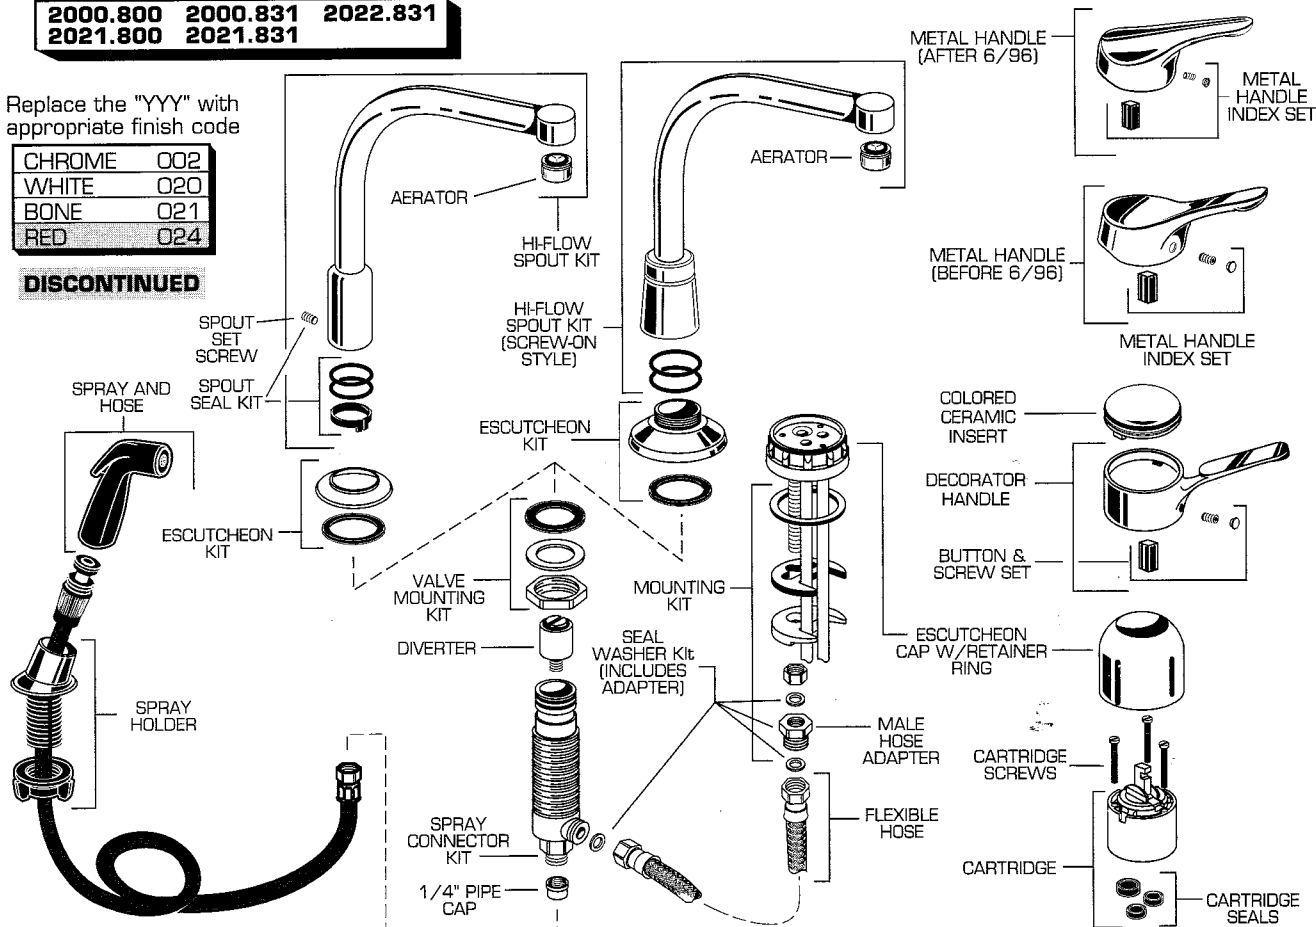

CHROME	002
WHITE	020
BONE	021
RED	024

DISCONTINUED

Plumbing
Parts
Depot
800-448-8977
ppd1.biz

REPAIR PARTS	DESCRIPTION	PART NUMBER★	PKG QTY
Faucet Parts	Cartridge	023529-0070A	1
	Cartridge Seals	023528-0070A	1
	Cartridge Screws, 1-1/2" Long	023527-0070A	3
	Escutcheon Cap, 2-1/4"	030242-YYY0A	1
	Metal Handle (Before 6/96)	077124-YYY0A	1
	Metal Handle Index Set	030126-0070A	1
	Decorator Handle (less Insert)	030125-YYY0A	1
	Colored Ceramic Insert	See Product Selector & Pricing Guide	
	Metal handle (After 6/96)	060243-YYY0A	1
	+ Button & Screw Kit	030746-YYY0A	1
	Mounting Kit	030713-0070A	1
	Flexible Hose	030714-0070A	1
	Seal Washer Kit	030748-0070A	1
	Valve Mounting Kit	030258-0070A	1
	Hi-Flow Spout (Set Screw Spout)	030712-YYY0A	1
	Escutcheon Kit (for Set Screw Spout)	030708-YYY0A	1
	Hi-Flow Spout (Screw-on Spout)	953443-YYY0A	1
	Escutcheon Kit (for Screw-on Spout)	012166-YYY0A	1
	Spout Seal Kit	030709-0070A	1
	Aerator	066070-YYY0A	1
	Spout Set Screw	028524-0070A	1
	Diverter	077043-0070A	1
	Spray and Hose - Chrome	030730-0170A	1
	Spray and Hose - (Finishes)	030730-YYY0A	1
	Spray Holder	030760-YYY0A	1
	1/4" Pipe Cap	060341-0070A	1
	Spray Connector Kit	M961970-0070A	1
	Male Hose Adapter	030575-0070A	1