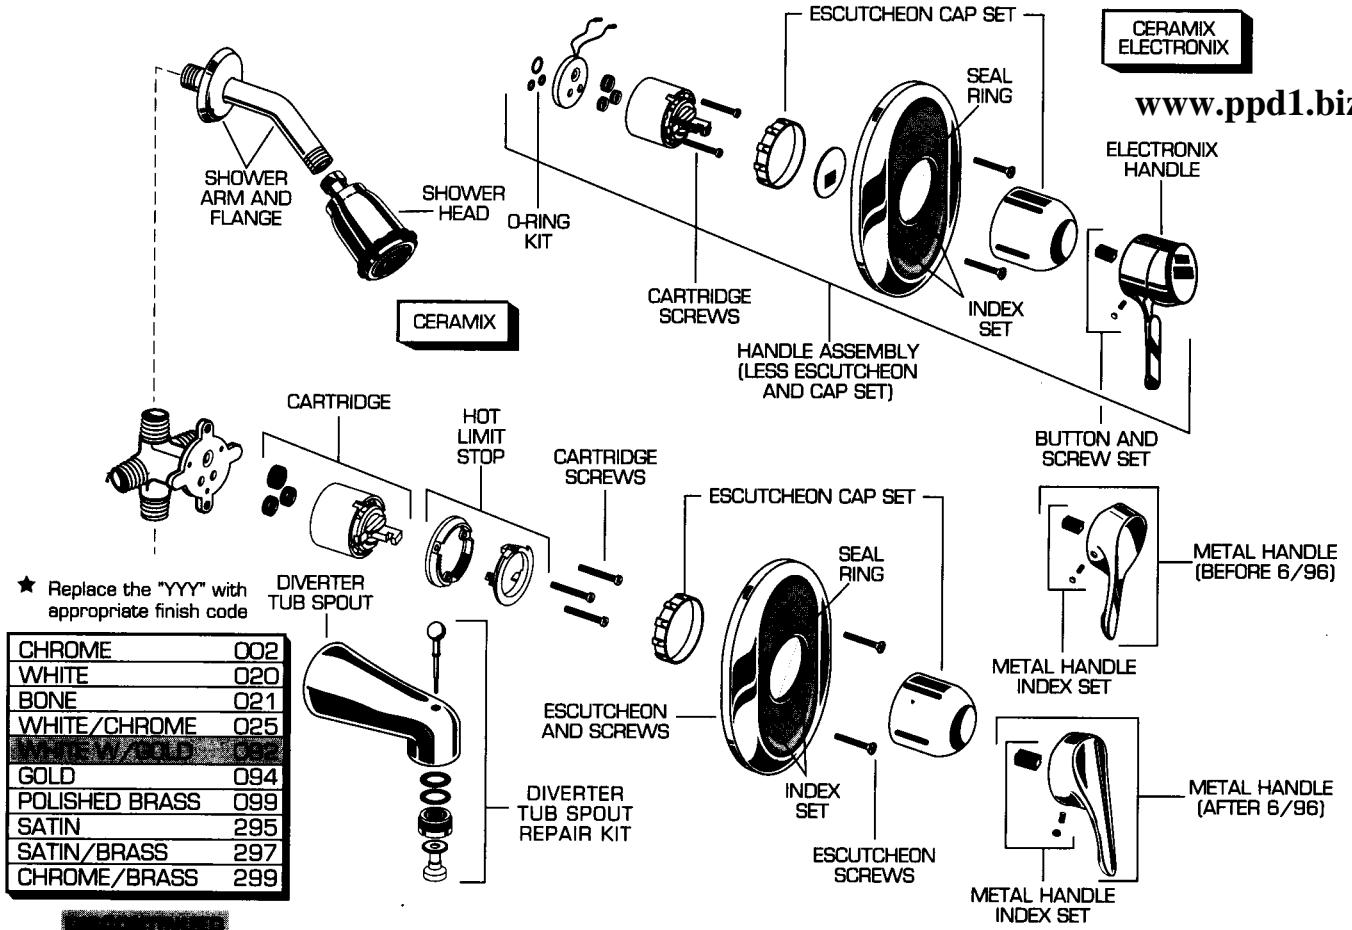

★ Replace the "YYY" with appropriate finish code

CHROME	002
WHITE	020
BONE	021
WHITE/CHROME	025
GOLD	094
POLISHED BRASS	099
SATIN	295
SATIN/BRASS	297
CHROME/BRASS	299

REPAIR PARTS	DESCRIPTION	PART NUMBER ★	PKG QTY
Faucet Parts	Button and Screw Set	030746-YYY0A	1
	Escutcheon Cap Set 2-1/4"	030242-YYY0A	1
	Escutcheon and Screws	030244-YYY0A	1
	Escutcheon Screws 1-5/8" Long	918343-YYY0A	2
	Index Set	023753-0070A	1
	Cartridge	023529-0070A	1
	Cartridge Screws 1-1/2" Long	023527-0070A	3
	Hot Limit Stop	023593-0070A	1
	● Cartridge Screws 1-5/8" Long	023603-YYY0A	3
	Metal Handle (After 6/96)	060243-YYY0A	1
	Metal Handle (Before 6/96)	077124-YYY0A	1
	Metal Handle Index Set	030126-0070A	1
	Seal Ring	023752-0070A	1
Electronix Parts	■ Handle Assembly	+ 023651-YYY0A	1
	Escutcheon Cap Set 2-1/2"	030246-YYY0A	1
	Cartridge Screws 1-3/4" Long	023638-0070A	3
	O-Ring Kit	023637-0070A	1
Trim Parts	Diverter Tub Spout	023572-YYY0A	1
	Diverter Tub Spout Repair Kit	012653-YYY0A	1
	Shower Head	See Faucet Selector & Pricing Guide	
	Shower Arm and Flange	023560-YYY0A	1