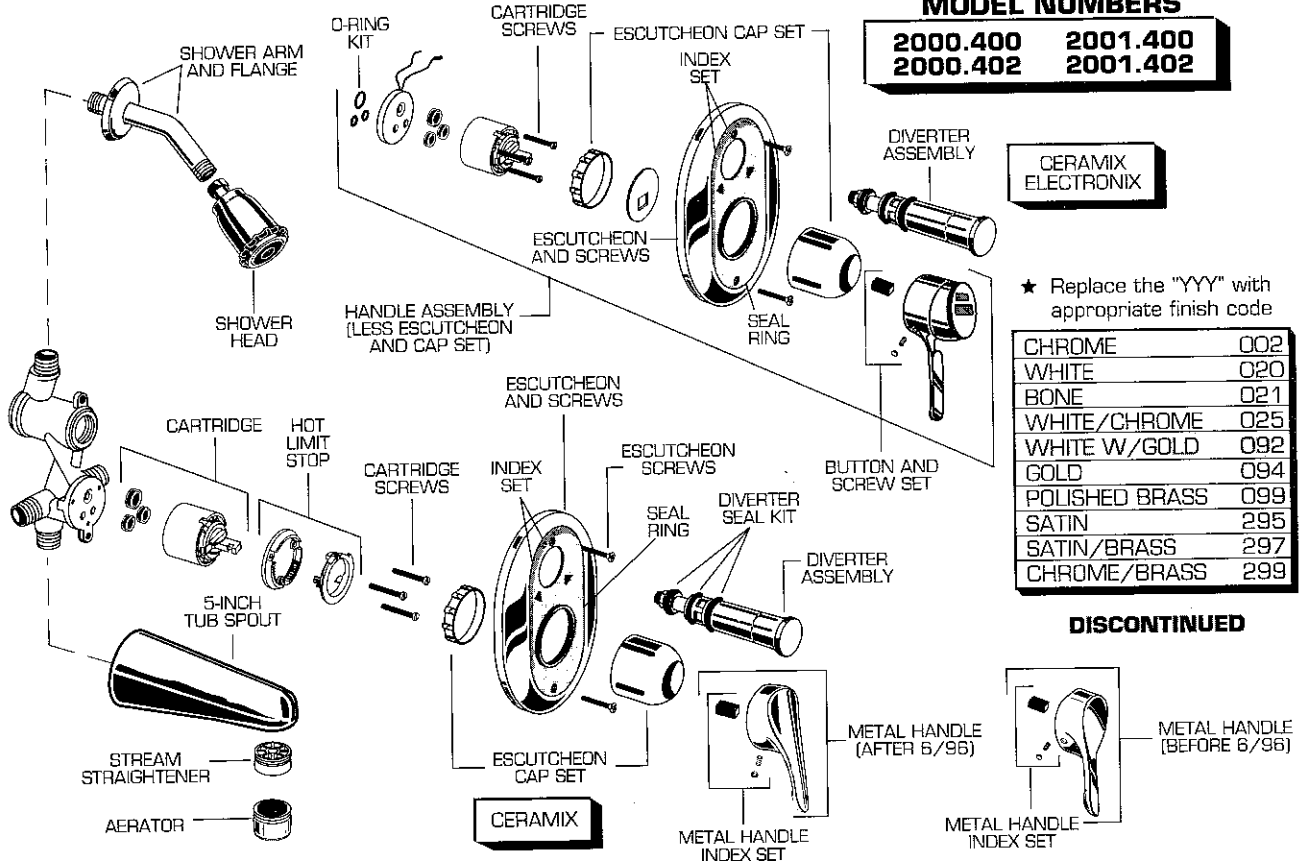

American Standard

CERAMIX BATH AND SHOWER SET W/DIVERTER (INCL. CERAMIX ELECTRONIX) MODEL NUMBERS

2000.400 2001.400
2000.402 2001.402

CERAMIX ELECTRONIX

★ Replace the "YYY" with appropriate finish code

CHROME	002
WHITE	020
BONE	021
WHITE/CHROME	025
WHITE W/GOLD	092
GOLD	094
POLISHED BRASS	099
SATIN	295
SATIN/BRASS	297
CHROME/BRASS	299

DISCONTINUED

REPAIR PARTS	DESCRIPTION	PART NUMBER ★	PKG QTY
Faucet Parts Plumbing Parts Depot 800-448-8977 ppd1.biz	Button and Screw Set	030746-YYYOA	1
	Escutcheon Cap Set 2"	030243-YYYOA	1
	Escutcheon and Screws	030245-YYYOA	1
	Escutcheon Screw 1" Long	023577-YYYOA	2
	Escutcheon Screw 1-5/8" Long	918343-YYYOA	2
	Index Set	023753-0070A	1
	Diverter Assembly	023576-YYYOA	1
	Diverter Seal Kit	043460-0070A	1
	Cartridge	023529-0070A	1
	Cartridge Screws 1-1/2" Long	023527-0070A	3
	Hot Limit Stop	023593-0070A	1
	● Cartridge Screws 1-5/8" Long	023603-0070A	3
	Metal Handle (After 6/96)	060243-YYYOA	1
	Metal Handle (Before 6/96)	077124-YYYOA	1
	Metal Handle Index Set	030126-0070A	1
	Seal Ring	023752-0070A	1
Electronix Parts	■ Handle Assembly	✦ 023651-YYYOA	1
	Escutcheon Cap Set 2-1/4"	030242-YYYOA	1
	Cartridge Screws 1-3/4" Long	023638-0070A	3
	O-Ring Kit	023637-0070A	1
Trim Parts	5-inch Tub Spout	023574-YYYOA	1
	Shower Head	See Faucet Selector & Pricing Guide	
	Shower Arm and Flange	023560-YYYOA	1
	Stream Straightener	028678-0070A	1
	Aerator	042785-YYYOA	1

■ Assembly is calibrated and must be replaced as a unit.
● For use with Hot Limit Stop only

✦ Limited inventory. Please call for availability.