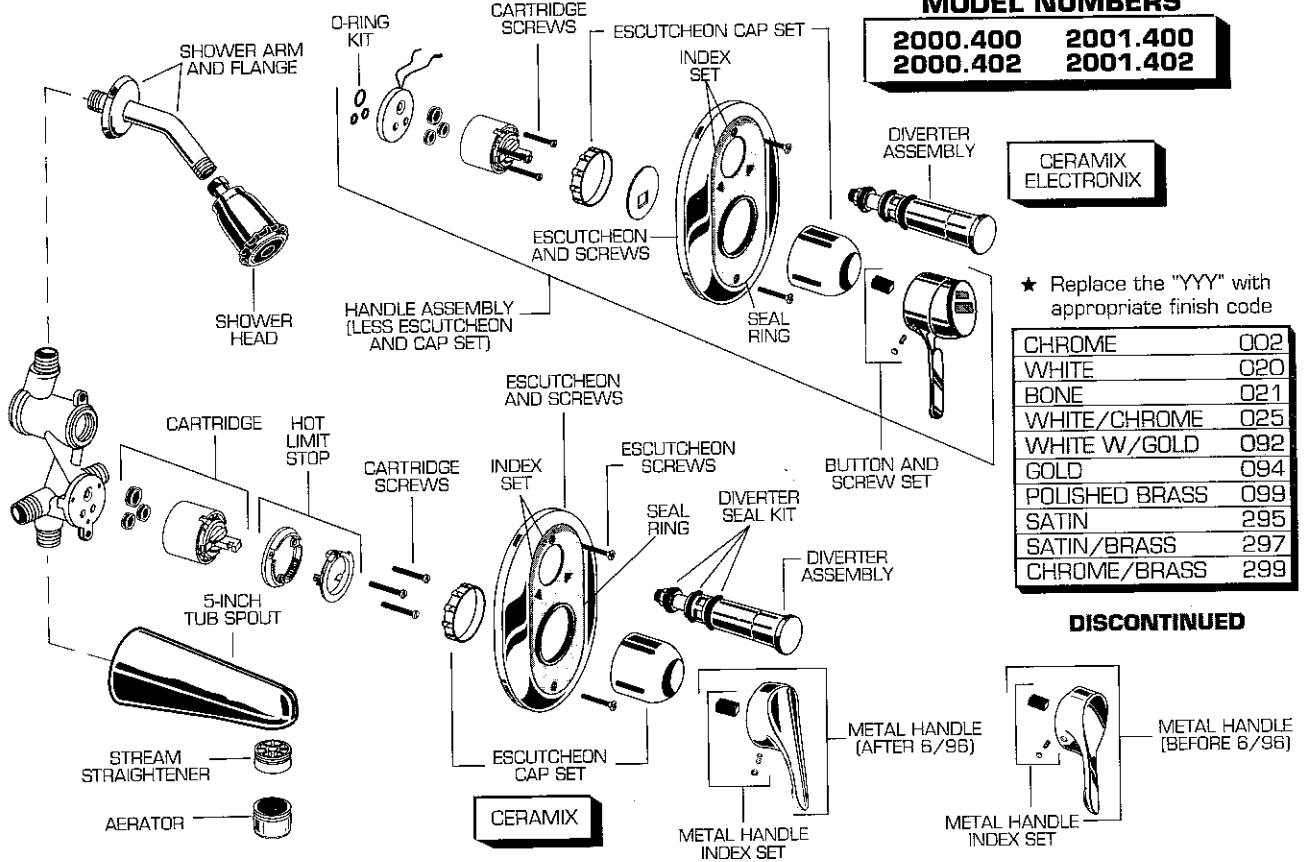

American Standard

CERAMIX BATH AND SHOWER SET W/DIVERTER (INCL. CERAMIX ELECTRONIX) MODEL NUMBERS

2000.400	2001.400
2000.402	2001.402

CERAMIX ELECTRONIX

★ Replace the "YYY" with appropriate finish code

CHROME	002
WHITE	020
BONE	021
WHITE/CHROME	025
WHITE W/GOLD	092
GOLD	094
POLISHED BRASS	099
SATIN	295
SATIN/BRASS	297
CHROME/BRASS	299

DISCONTINUED

REPAIR PARTS	DESCRIPTION	PART NUMBER ★	PKG QTY
Faucet Parts Plumbing Parts Depot 800-448-8977 ppd1.biz	Button and Screw Set	030746-YYYOA	1
	Escutcheon Cap Set 2"	030243-YYYOA	1
	Escutcheon and Screws	030245-YYYOA	1
	Escutcheon Screw 1" Long	023577-YYYOA	2
	Escutcheon Screw 1-5/8" Long	918343-YYYOA	2
	Index Set	023753-0070A	1
	Diverter Assembly	023576-YYYOA	1
	Diverter Seal Kit	043460-0070A	1
	Cartridge	023529-0070A	1
	Cartridge Screws 1-1/2" Long	023527-0070A	3
	Hot Limit Stop	023593-0070A	1
	● Cartridge Screws 1-5/8" Long	023603-0070A	3
	Metal Handle (After 6/96)	060243-YYYOA	1
	Metal Handle (Before 6/96)	077124-YYYOA	1
	Metal Handle Index Set	030126-0070A	1
Seal Ring	023752-0070A	1	
Electronix Parts	■ Handle Assembly	✦ 023651-YYYOA	1
	Escutcheon Cap Set 2-1/4"	030242-YYYOA	1
	Cartridge Screws 1-3/4" Long	023638-0070A	3
Trim Parts	O-Ring Kit	023637-0070A	1
	5-inch Tub Spout	023574-YYYOA	1
	Shower Head	See Faucet Selector & Pricing Guide	
	Shower Arm and Flange	023560-YYYOA	1
	Stream Straightener	028678-0070A	1
	Aerator	042785-YYYOA	1

■ Assembly is calibrated and must be replaced as a unit.
● For use with Hot Limit Stop only

✦ Limited inventory. Please call for availability.