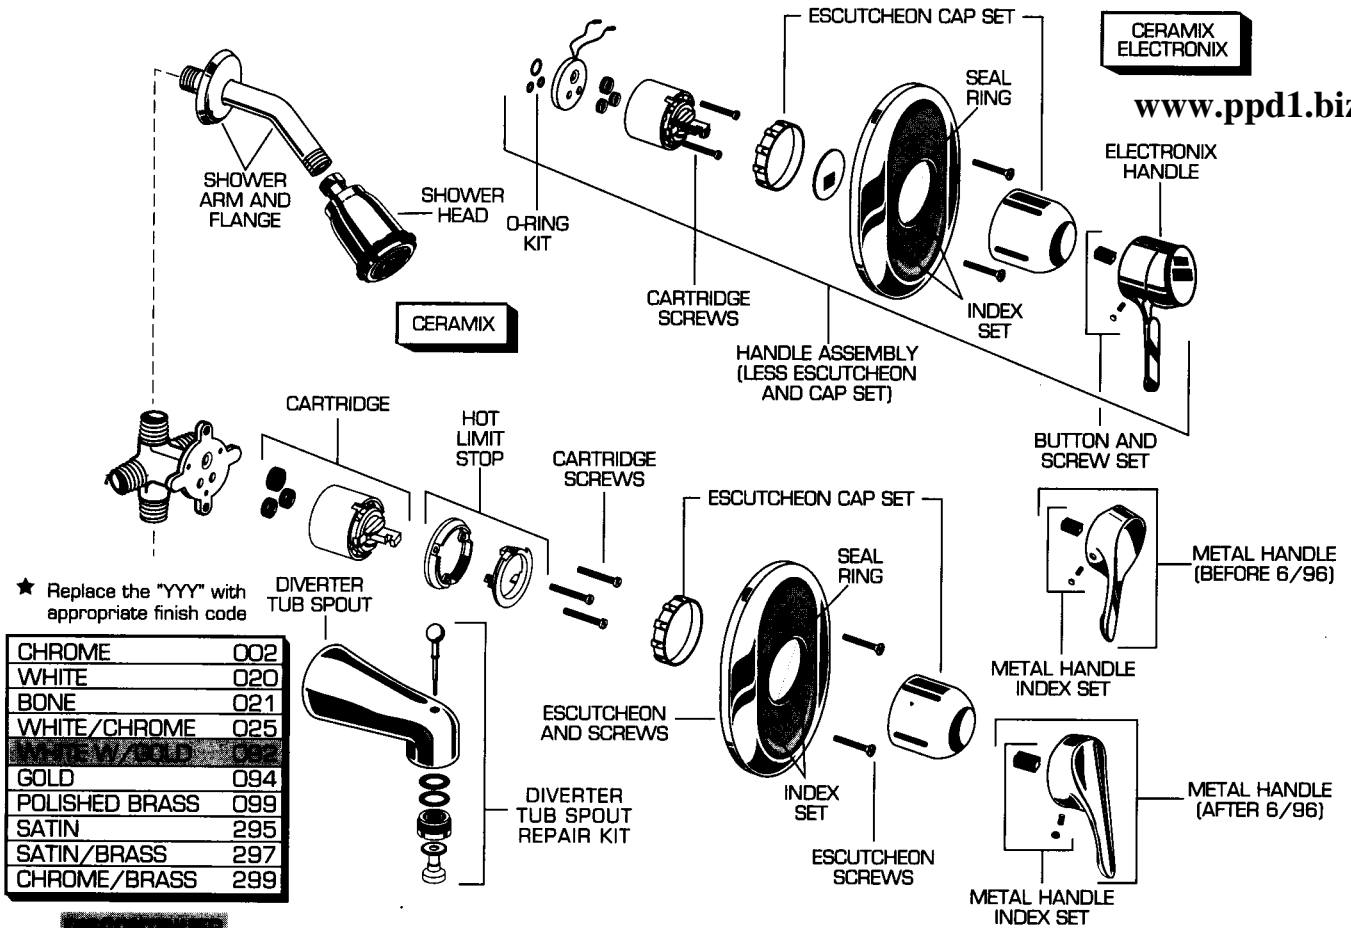

CERAMIX BATH & SHOWER SET (INCL. CERAMIX ELECTRONIX) MODEL NUMBERS

American Standard

Plumbing Parts Depot 610-495-8790

2000.300   2000.301   2000.302
2001.300   2001.301   2001.302

CERAMIX
ELECTRONIX

www.ppd1.biz

★ Replace the "YYY" with appropriate finish code

CHROME	002
WHITE	020
BONE	021
WHITE/CHROME	025
FINISH CODE	
GOLD	094
POLISHED BRASS	099
SATIN	295
SATIN/BRASS	297
CHROME/BRASS	299

REPAIR PARTS	DESCRIPTION	PART NUMBER ★	PKG QTY
Faucet Parts Click on "Red" box to add parts to shopping cart	Button and Screw Set	030746-YYY0A	1
	Escutcheon Cap Set 2-1/4"	030242-YYY0A	1
	Escutcheon and Screws	030244-YYY0A	1
	Escutcheon Screws 1-5/8" Long	918343-YYY0A	2
	Index Set	023753-0070A	1
	Cartridge	023529-0070A	1
	Cartridge Screws 1-1/2" Long	023527-0070A	3
	Hot Limit Stop	023593-0070A	1
	● Cartridge Screws 1-5/8" Long	023603-YYY0A	3
	Metal Handle (After 6/96)	060243-YYY0A	1
	Metal Handle (Before 6/96)	077124-YYY0A	1
	Metal Handle Index Set	030126-0070A	1
	Seal Ring	023752-0070A	1
Electronix Parts	■ Handle Assembly	+ 023651-YYY0A	1
	Escutcheon Cap Set 2-1/2"	030246-YYY0A	1
	Cartridge Screws 1-3/4" Long	023638-0070A	3
	O-Ring Kit	023637-0070A	1
Trim Parts	Diverter Tub Spout	023572-YYY0A	1
	Diverter Tub Spout Repair Kit	012653-YYY0A	1
	Shower Head	See Faucet Selector & Pricing Guide	
	Shower Arm and Flange	023560-YYY0A	1

■ Assembly is calibrated and must be replaced as a unit.

+ Limited inventory. Please call for availability.

● For use with Hot Limit Stop only